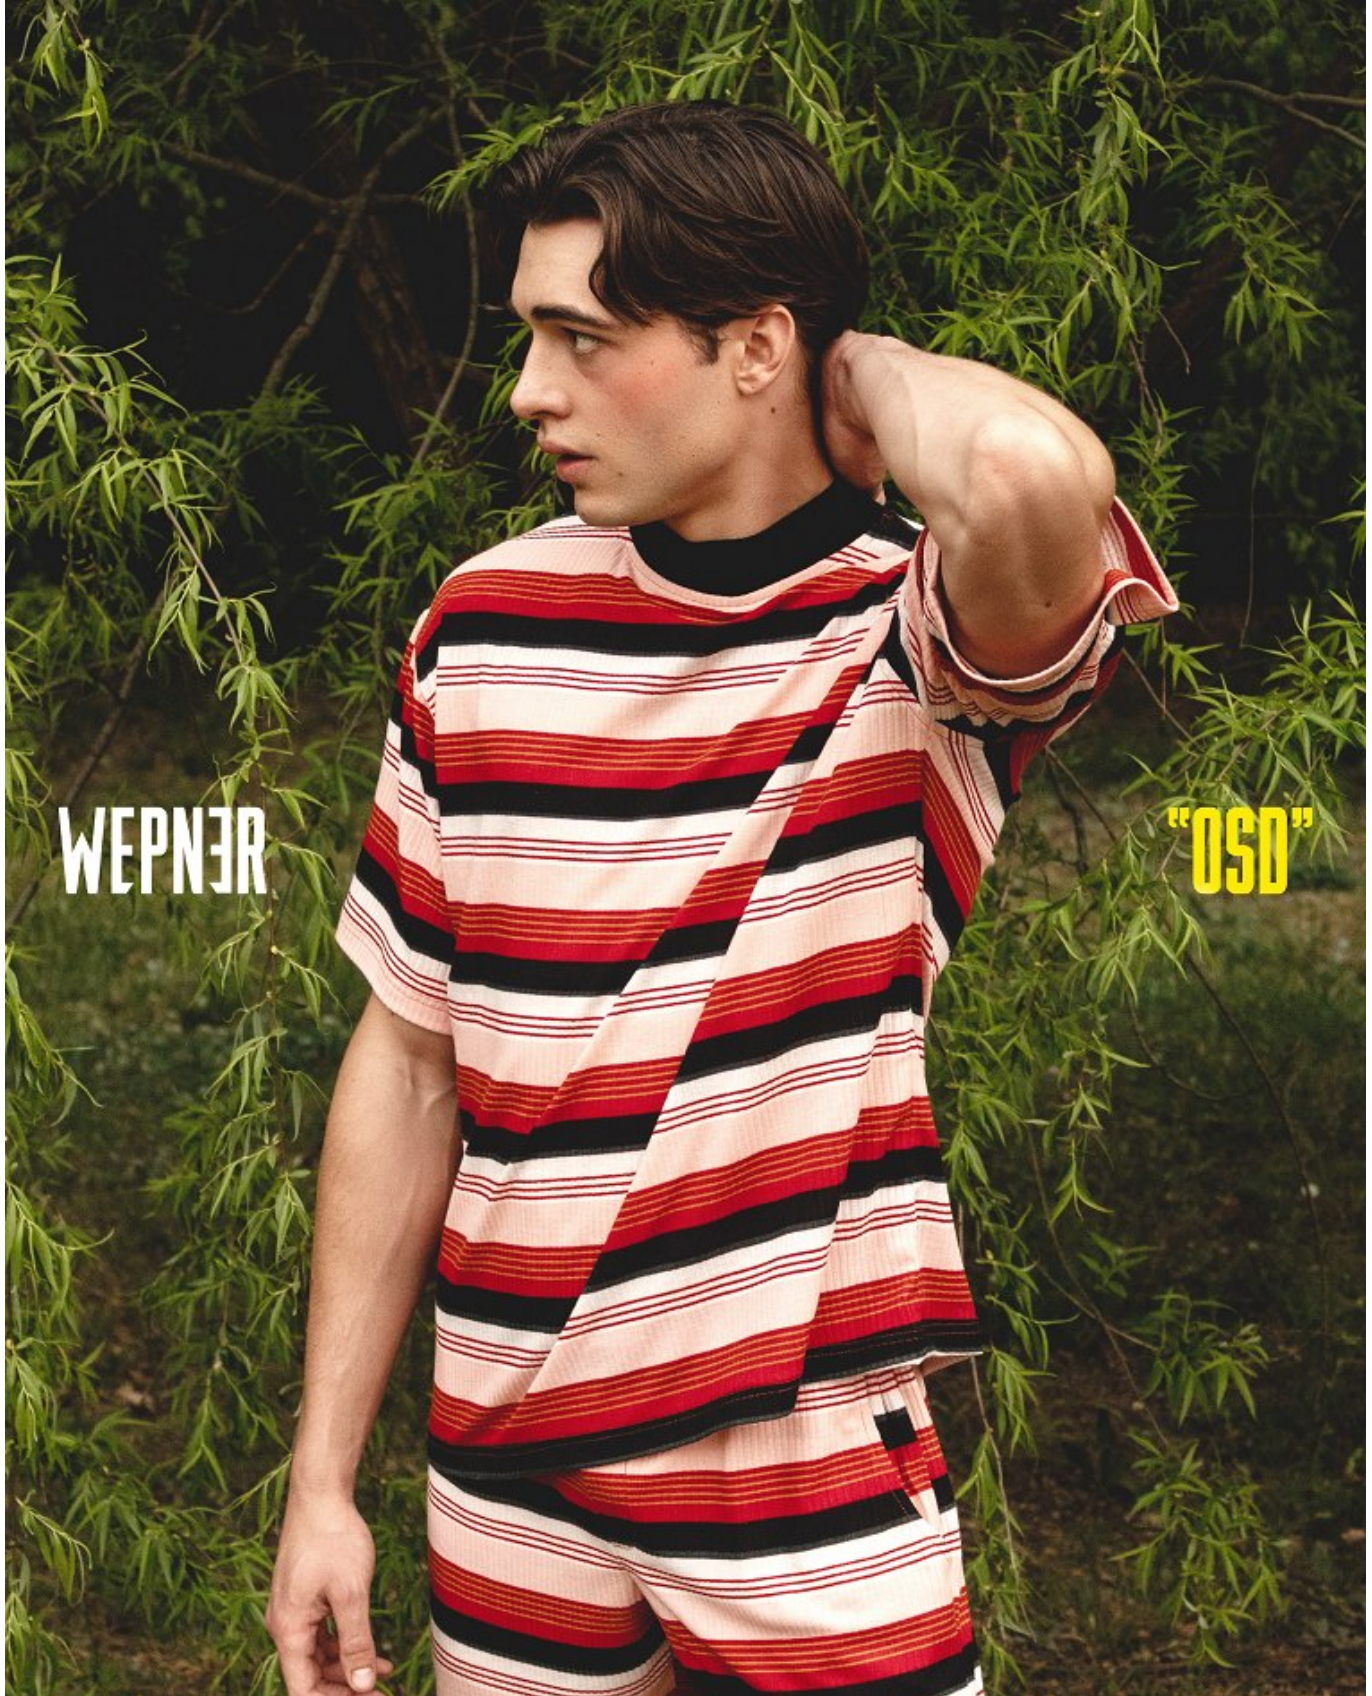

BOSS MODELS

CAPE TOWN

AIDAN HIME

Height: 185cm Chest: 99cm Waist: 78cm Shoe: 9 UK Hair: Dark Brown Eyes: Hazel

BOSS MODELS

CAPE TOWN

AIDAN HIME

Height: 185cm Chest: 99cm Waist: 78cm Shoe: 9 UK Hair: Dark Brown Eyes: Hazel

BOSS MODELS

CAPE TOWN

WEPNER

OSD

AIDAN HIME

Height: 185cm Chest: 99cm Waist: 78cm Shoe: 9 UK Hair: Dark Brown Eyes: Hazel

BOSS MODELS

CAPE TOWN