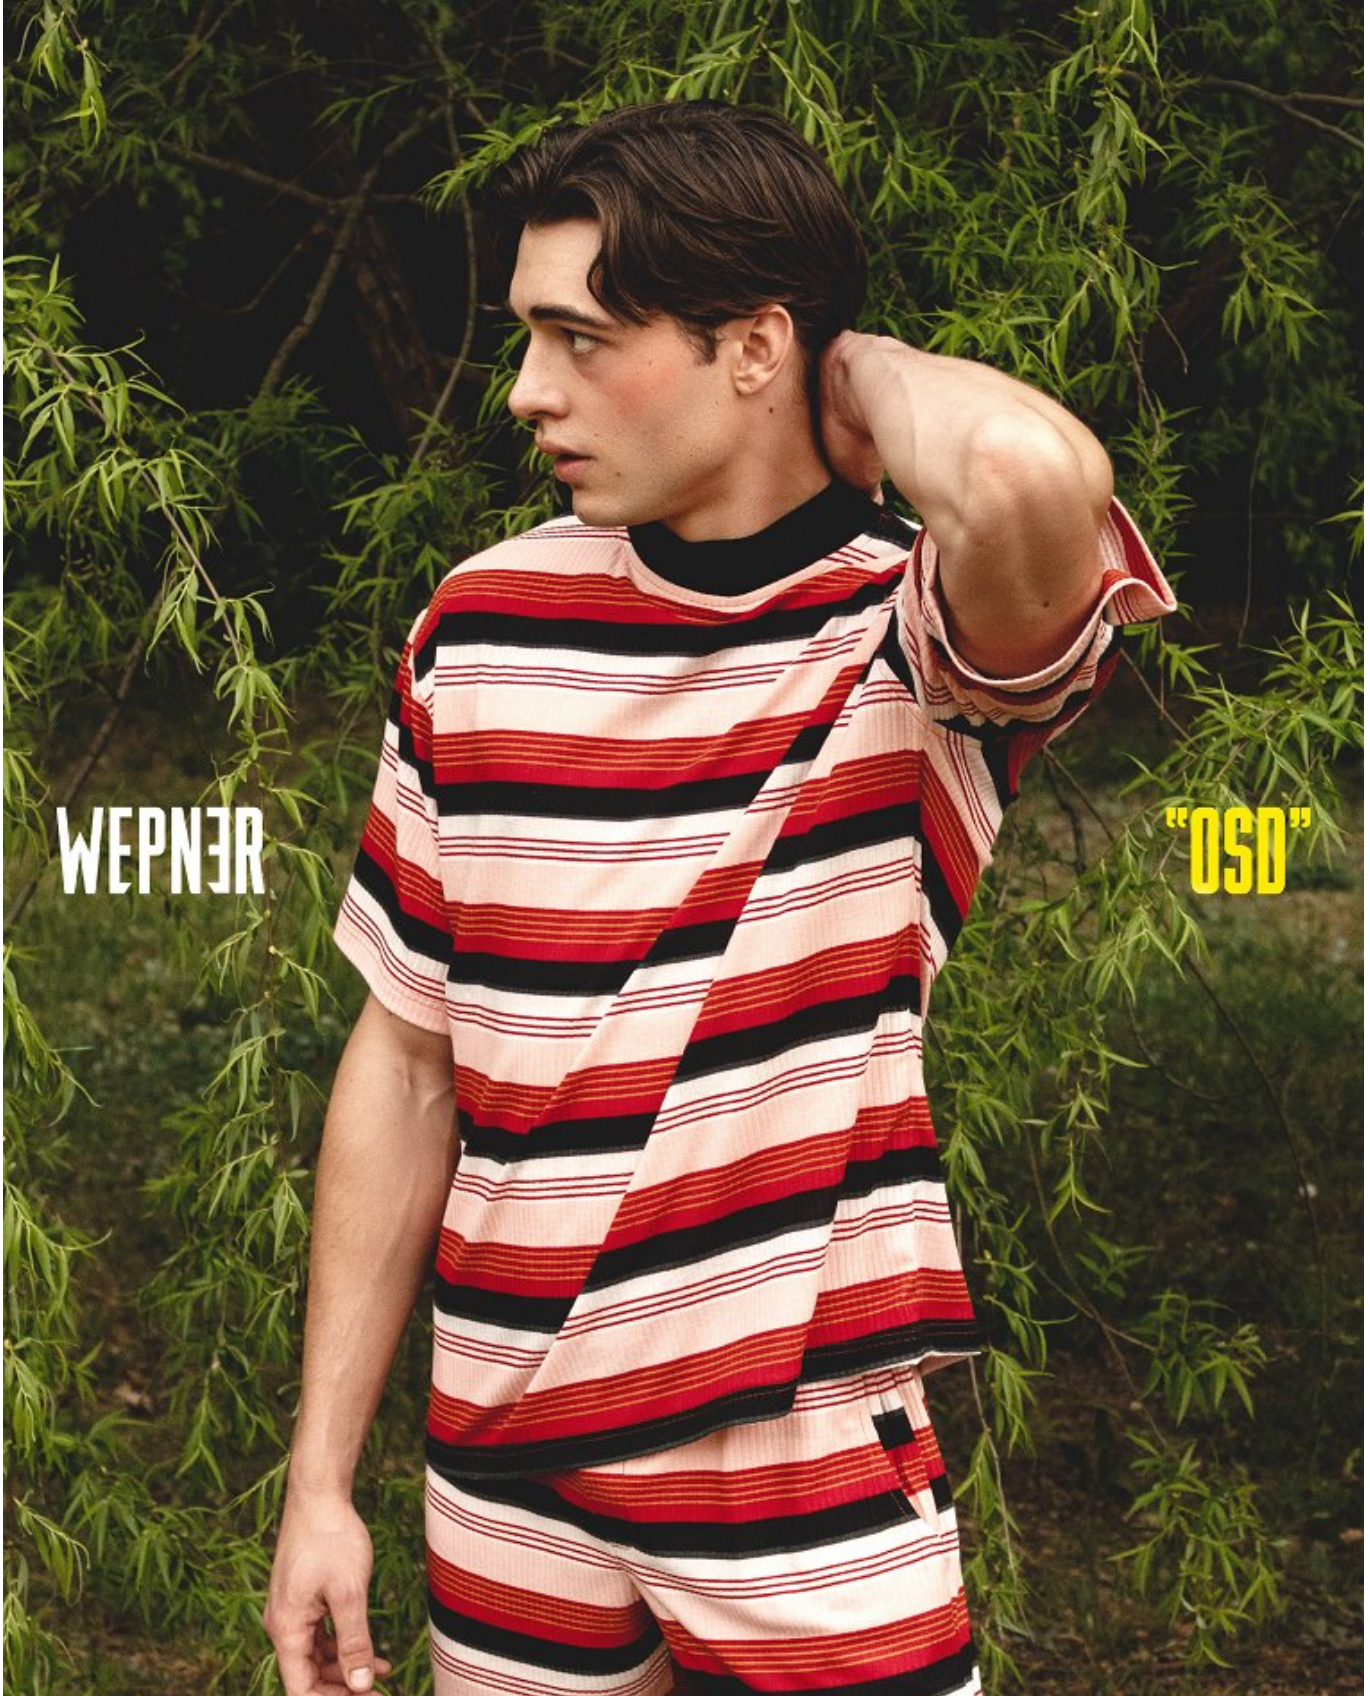

AIDAN HIME

BOSS MODELS

CAPE TOWN

WEPNER

OSD

AIDAN HIME

Height: 185cm Chest: 99cm Waist: 78cm Shoe: 9 UK Hair: Dark Brown Eyes: Hazel