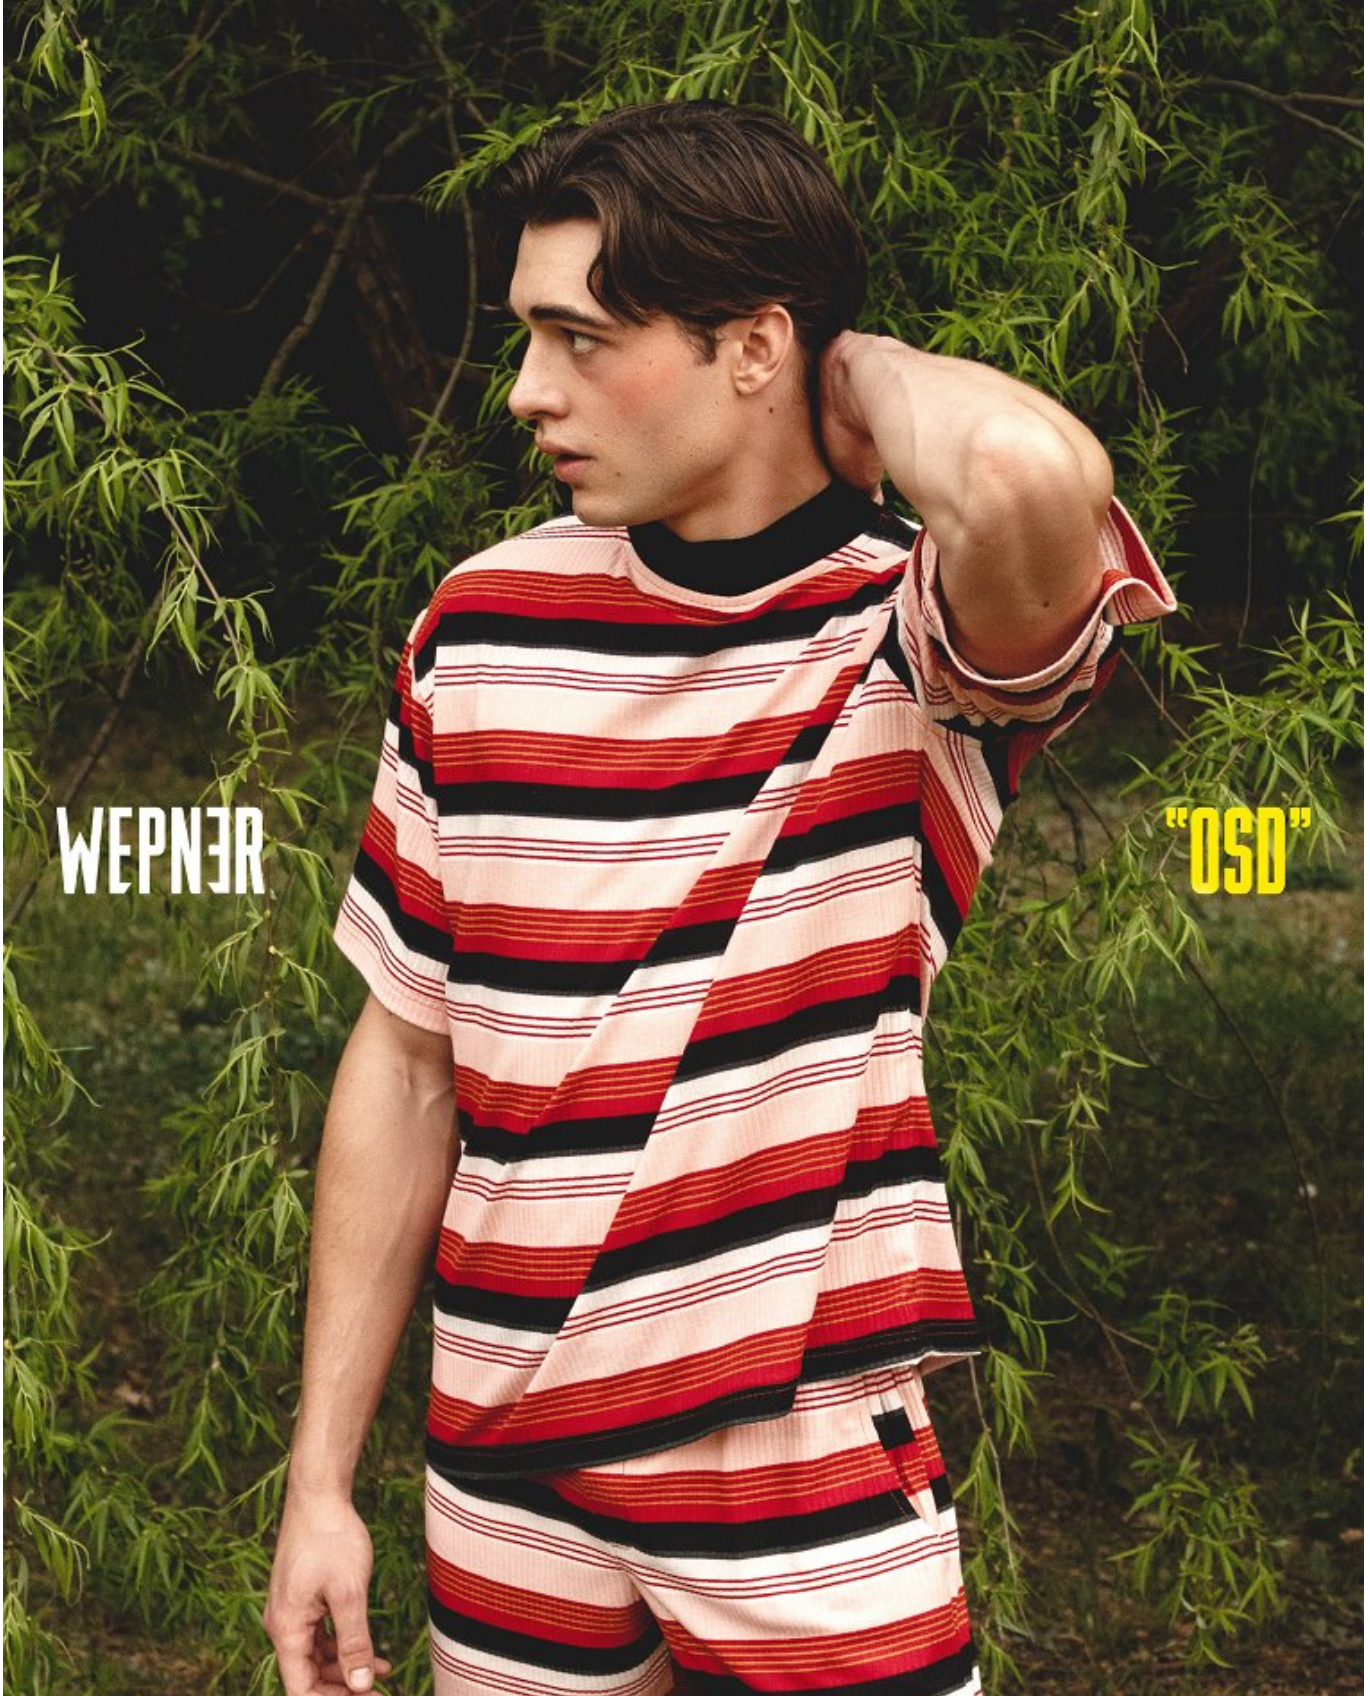

BOSS MODELS

CAPE TOWN

AIDAN HIME

Height: 185cm Chest: 99cm Waist: 78cm Shoe: 9 UK Hair: Dark Brown Eyes: Hazel

BOSS MODELS

CAPE TOWN

AIDAN HIME

Height: 185cm Chest: 99cm Waist: 78cm Shoe: 9 UK Hair: Dark Brown Eyes: Hazel

BOSS MODELS

CAPE TOWN

WEPNER

OSD

AIDAN HIME

Height: 185cm Chest: 99cm Waist: 78cm Shoe: 9 UK Hair: Dark Brown Eyes: Hazel

BOSS MODELS

CAPE TOWN