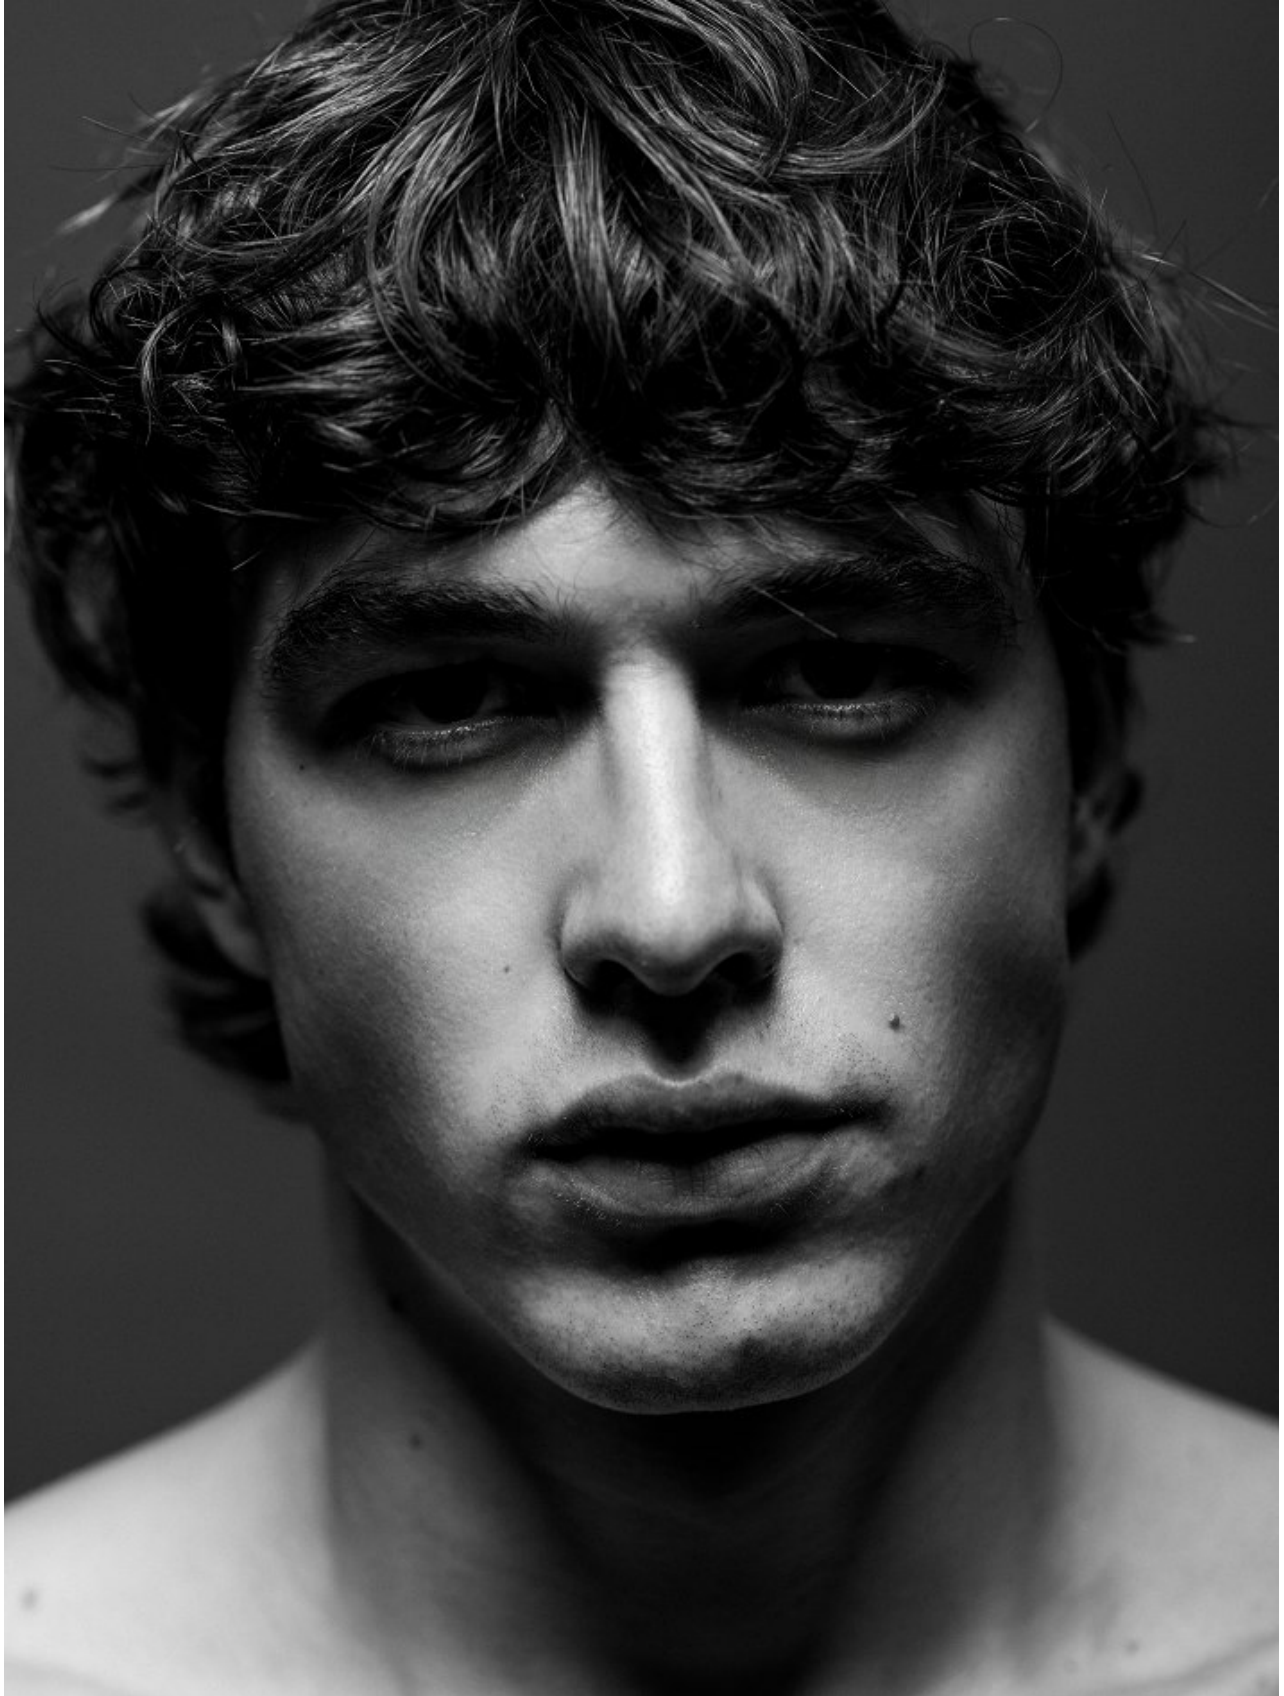

BOSS MODELS

CAPE TOWN

AIDAN HIME

Height: 185cm Chest: 99cm Waist: 78cm Shoe: 9 UK Hair: Dark Brown Eyes: Hazel

BOSS MODELS

CAPE TOWN

AIDAN HIME

Height: 185cm Chest: 99cm Waist: 78cm Shoe: 9 UK Hair: Dark Brown Eyes: Hazel

BOSS MODELS

CAPE TOWN

WEPNER

OSD

AIDAN HIME

Height: 185cm Chest: 99cm Waist: 78cm Shoe: 9 UK Hair: Dark Brown Eyes: Hazel

BOSS MODELS

CAPE TOWN

AIDAN HIME

Height: 185cm Chest: 99cm Waist: 78cm Shoe: 9 UK Hair: Dark Brown Eyes: Hazel

BOSS MODELS

CAPE TOWN

AIDAN HIME

Height: 185cm Chest: 99cm Waist: 78cm Shoe: 9 UK Hair: Dark Brown Eyes: Hazel

BOSS MODELS