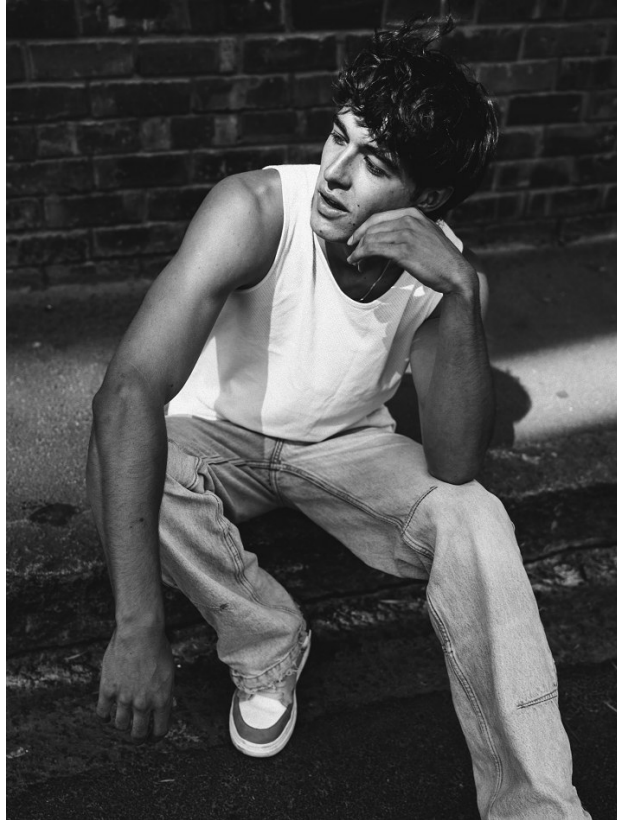

BOSS MODELS

CAPE TOWN

AIDAN HIME

Height: 185cm Chest: 99cm Waist: 78cm Shoe: 9 UK Hair: Dark Brown Eyes: Hazel