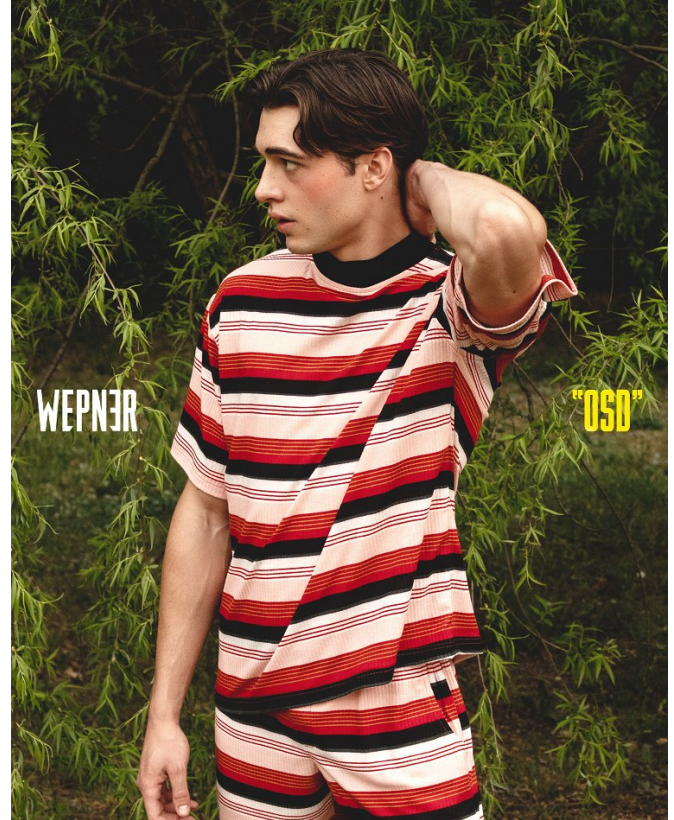

# BOSS MODELS

CAPE TOWN

AIDAN HIME

Height: 185cm Chest: 99cm Waist: 78cm Shoe: 9 UK Hair: Dark Brown Eyes: Hazel

# BOSS MODELS

CAPE TOWN

**AIDAN HIME**

Height: 185cm Chest: 99cm Waist: 78cm Shoe: 9 UK Hair: Dark Brown Eyes: Hazel