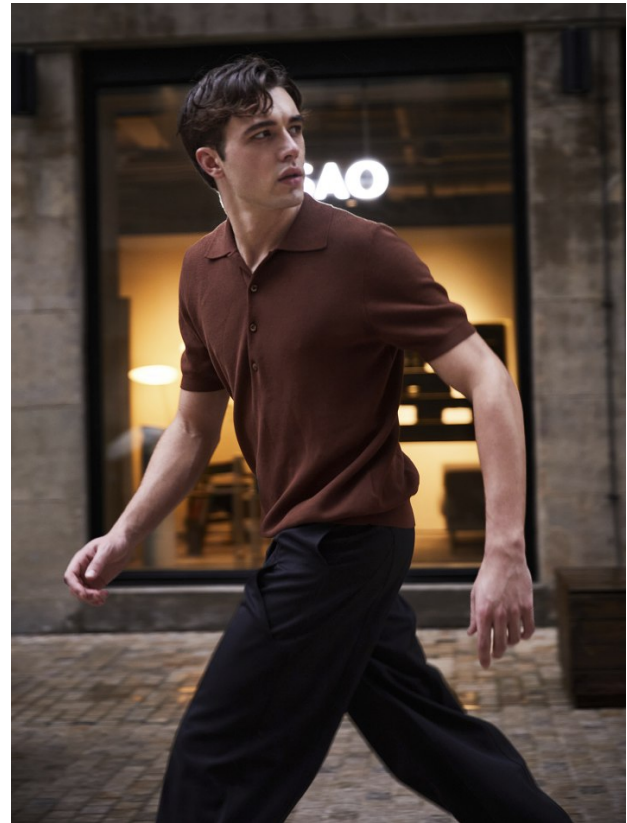

BOSS MODELS

CAPE TOWN

AIDAN HIME

Height: 185cm Chest: 99cm Waist: 78cm Shoe: 9 UK Hair: Dark Brown Eyes: Hazel

BOSS MODELS

CAPE TOWN

AIDAN HIME

Height: 185cm Chest: 99cm Waist: 78cm Shoe: 9 UK Hair: Dark Brown Eyes: Hazel