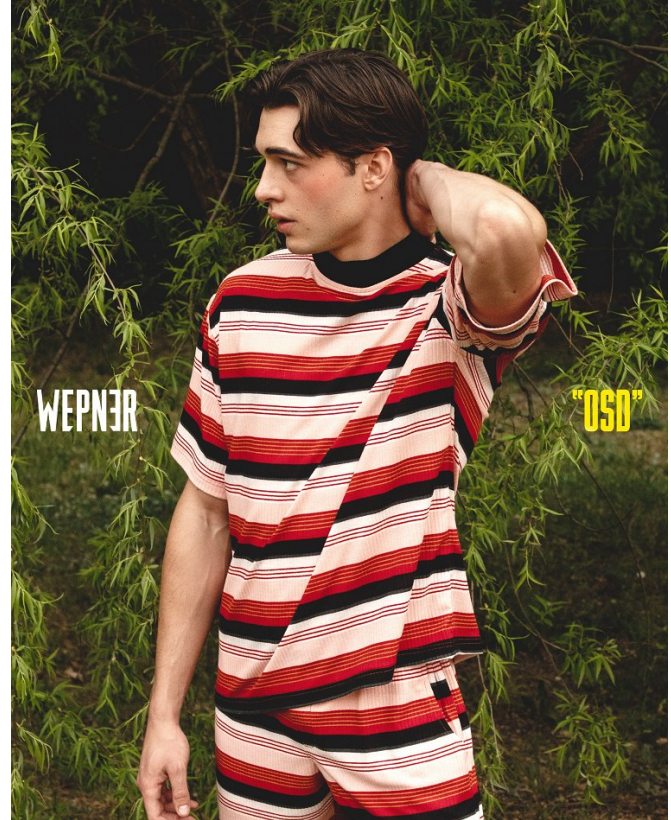

BOSS MODELS

CAPE TOWN

AIDAN HIME

Height: 185cm Chest: 99cm Waist: 78cm Shoe: 9 UK Hair: Dark Brown Eyes: Hazel

BOSS MODELS

CAPE TOWN

AIDAN HIME

Height: 185cm Chest: 99cm Waist: 78cm Shoe: 9 UK Hair: Dark Brown Eyes: Hazel

BOSS MODELS

CAPE TOWN

AIDAN HIME

Height: 185cm Chest: 99cm Waist: 78cm Shoe: 9 UK Hair: Dark Brown Eyes: Hazel