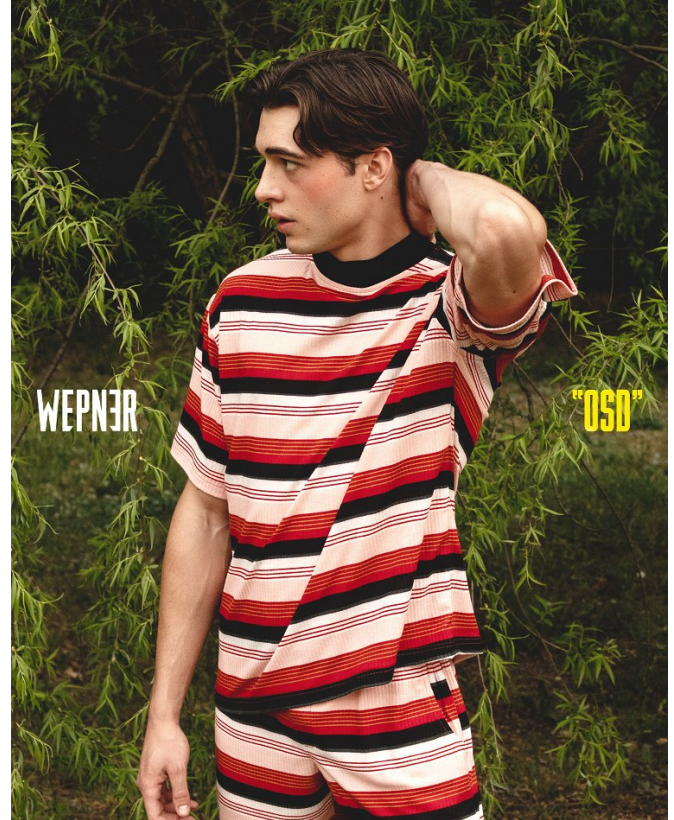

BOSS MODELS

CAPE TOWN

AIDAN HIME

Height: 185cm Chest: 99cm Waist: 78cm Shoe: 9 UK Hair: Dark Brown Eyes: Hazel

BOSS MODELS

CAPE TOWN

AIDAN HIME

Height: 185cm Chest: 99cm Waist: 78cm Shoe: 9 UK Hair: Dark Brown Eyes: Hazel