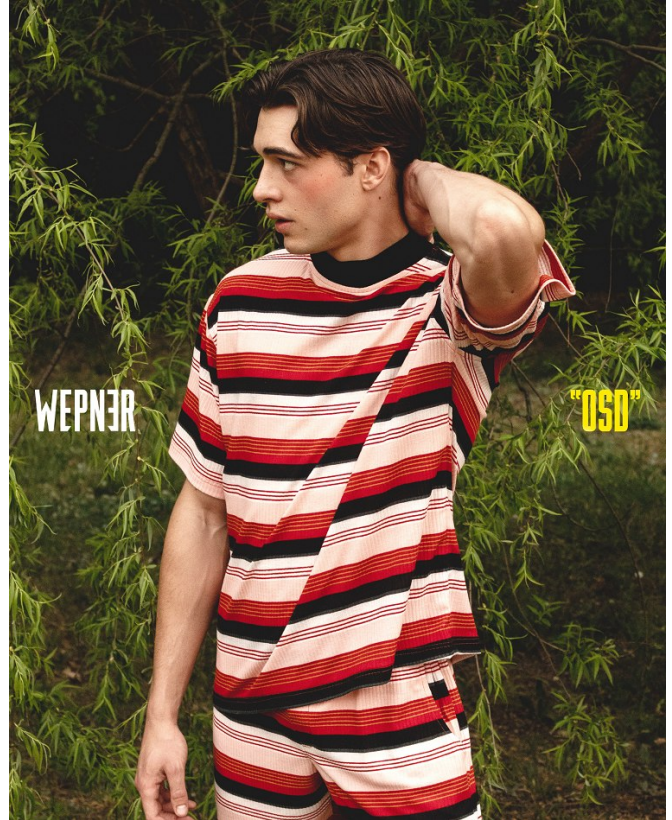

BOSS MODELS

CAPE TOWN

AIDAN HIME

Height: 185cm Chest: 99cm Waist: 78cm Shoe: 9 UK Hair: Dark Brown Eyes: Hazel

BOSS MODELS

CAPE TOWN

AIDAN HIME

Height: 185cm Chest: 99cm Waist: 78cm Shoe: 9 UK Hair: Dark Brown Eyes: Hazel