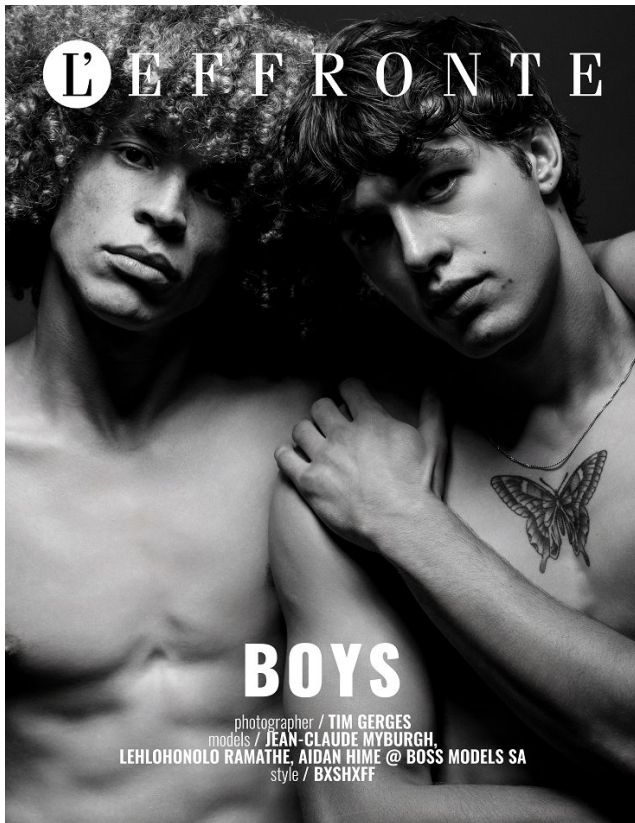

BOSS MODELS

CAPE TOWN

AIDAN HIME

Height: 185cm Chest: 99cm Waist: 78cm Shoe: 9 UK Hair: Dark Brown Eyes: Hazel