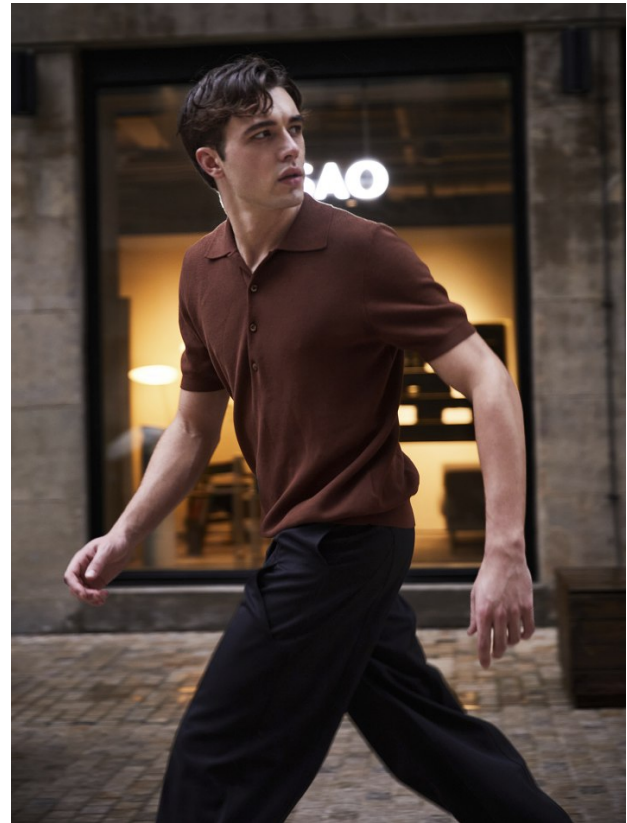

# BOSS MODELS

CAPE TOWN

AIDAN HIME

Height: 185cm Chest: 99cm Waist: 78cm Shoe: 9 UK Hair: Dark Brown Eyes: Hazel

# BOSS MODELS

CAPE TOWN

**AIDAN HIME**

Height: 185cm Chest: 99cm Waist: 78cm Shoe: 9 UK Hair: Dark Brown Eyes: Hazel