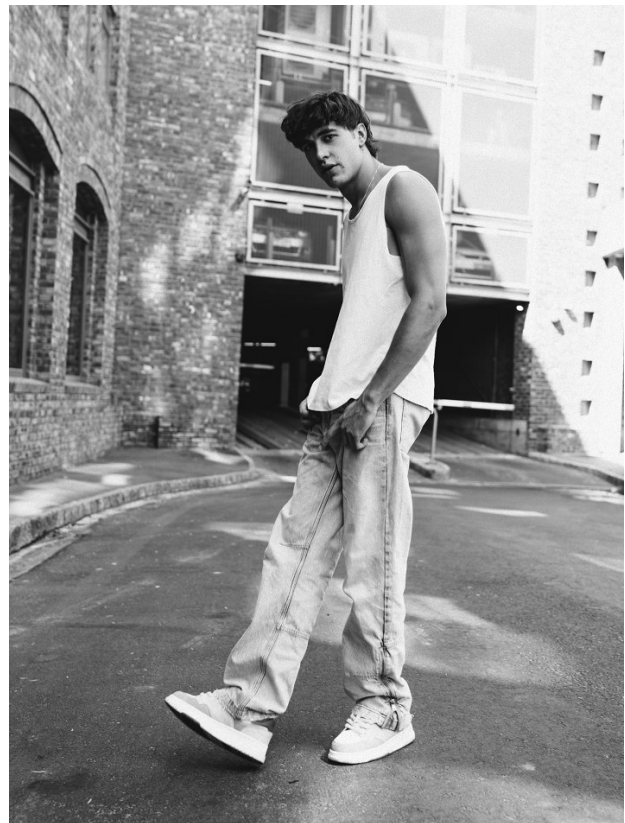

BOSS MODELS

CAPE TOWN

AIDAN HIME

Height: 185cm Chest: 99cm Waist: 78cm Shoe: 9 UK Hair: Dark Brown Eyes: Hazel

BOSS MODELS

CAPE TOWN

AIDAN HIME

Height: 185cm Chest: 99cm Waist: 78cm Shoe: 9 UK Hair: Dark Brown Eyes: Hazel