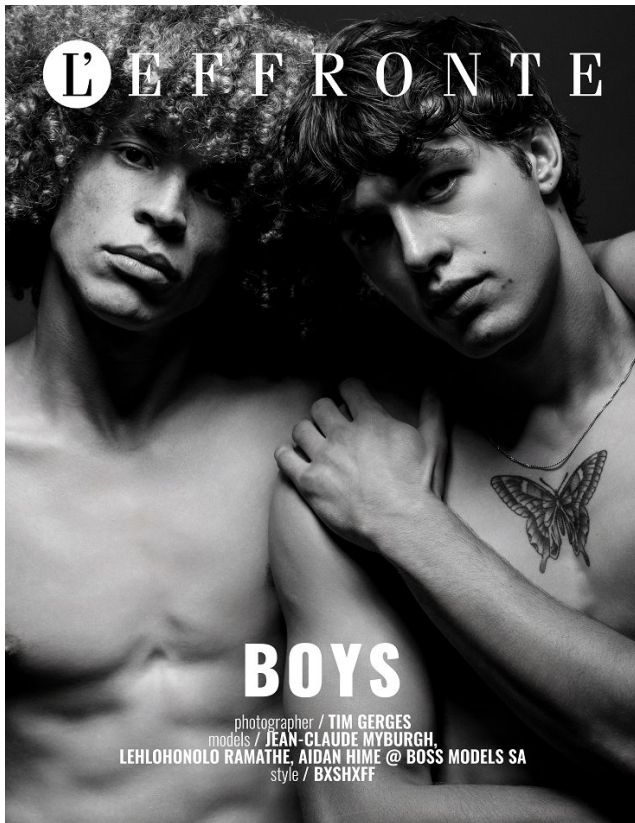

BOSS MODELS

CAPE TOWN

AIDAN HIME

Height: 185cm Chest: 99cm Waist: 78cm Shoe: 9 UK Hair: Dark Brown Eyes: Hazel

BOSS MODELS

CAPE TOWN

AIDAN HIME

Height: 185cm Chest: 99cm Waist: 78cm Shoe: 9 UK Hair: Dark Brown Eyes: Hazel