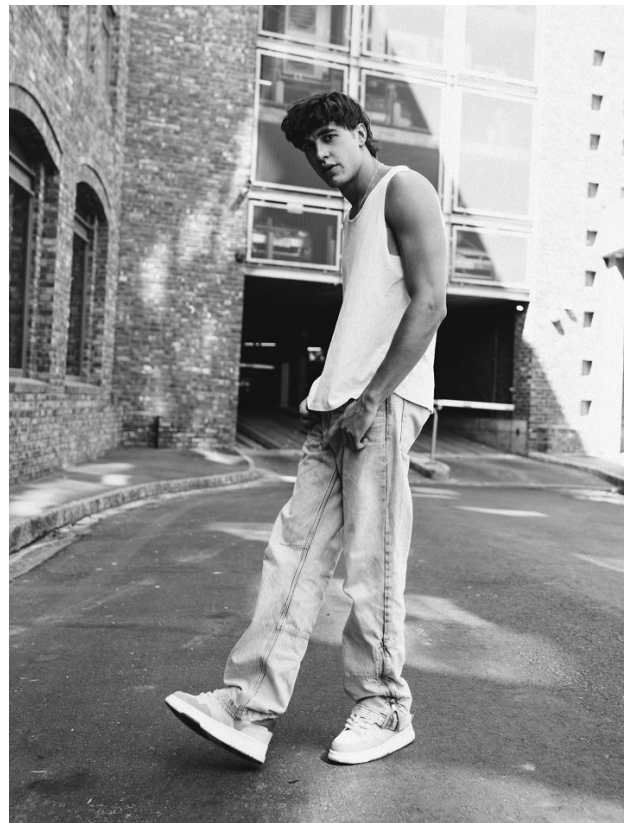

BOSS MODELS

CAPE TOWN

AIDAN HIME

Height: 185cm Chest: 99cm Waist: 78cm Shoe: 9 UK Hair: Dark Brown Eyes: Hazel