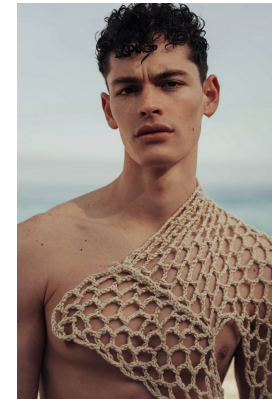

BOSS MODELS

CAPE TOWN

ZAC VAN HEERDEN

Height: 188cm Chest: 102cm Waist: 74cm Suit: 40 R Shoe: 10 UK Hair: Brown Eyes: Green

BOSS MODELS

CAPE TOWN

ZAC VAN HEERDEN

Height: 188cm Chest: 102cm Waist: 74cm Suit: 40 R Shoe: 10 UK Hair: Brown Eyes: Green