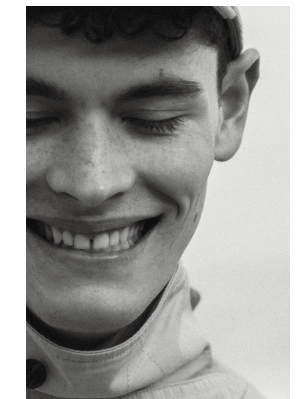

BOSS MODELS

CAPE TOWN

ZAC VAN HEERDEN

Height: 185cm Chest: 99cm Waist: 76cm Suit: 39.5 R Shoe: 10 UK Hair: Brown Eyes: Green

BOSS MODELS

CAPE TOWN

ZAC VAN HEERDEN

Height: 185cm Chest: 99cm Waist: 76cm Suit: 39.5 R Shoe: 10 UK Hair: Brown Eyes: Green