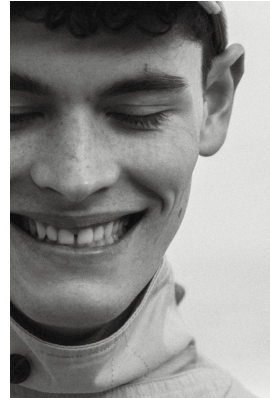

BOSS MODELS

CAPE TOWN

ZAC VAN HEERDEN

Height: 188cm Chest: 102cm Waist: 74cm Suit: 40 R Shoe: 10 UK Hair: Brown Eyes: Green

BOSS MODELS

CAPE TOWN

ZAC VAN HEERDEN

Height: 188cm Chest: 102cm Waist: 74cm Suit: 40 R Shoe: 10 UK Hair: Brown Eyes: Green