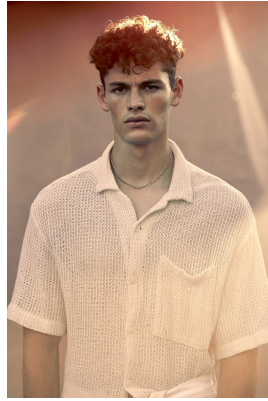

BOSS MODELS

CAPE TOWN

ZAC VAN HEERDEN

Height: 185cm Chest: 99cm Waist: 76cm Suit: 39.5 R Shoe: 10 UK Hair: Brown Eyes: Green

BOSS MODELS

CAPE TOWN

ZAC VAN HEERDEN

Height: 185cm Chest: 99cm Waist: 76cm Suit: 39.5 R Shoe: 10 UK Hair: Brown Eyes: Green