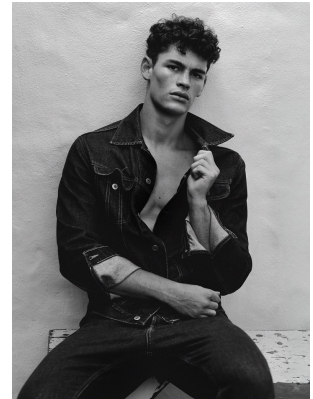

BOSS MODELS

CAPE TOWN

ZAC VAN HEERDEN

Height: 185cm Chest: 99cm Waist: 76cm Suit: 39.5 R Shoe: 10 UK Hair: Brown Eyes: Green

BOSS MODELS

CAPE TOWN

ZAC VAN HEERDEN

Height: 185cm Chest: 99cm Waist: 76cm Suit: 39.5 R Shoe: 10 UK Hair: Brown Eyes: Green