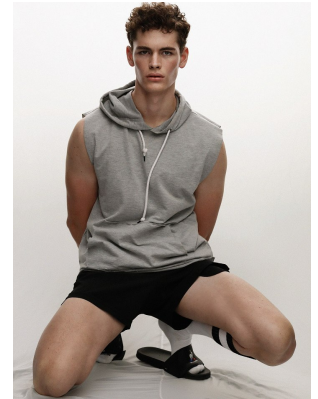

BOSS MODELS

CAPE TOWN

ZAC VAN HEERDEN

Height: 188cm Chest: 102cm Waist: 74cm Suit: 40 R Shoe: 10 UK Hair: Brown Eyes: Green

BOSS MODELS

CAPE TOWN

ZAC VAN HEERDEN

Height: 188cm Chest: 102cm Waist: 74cm Suit: 40 R Shoe: 10 UK Hair: Brown Eyes: Green