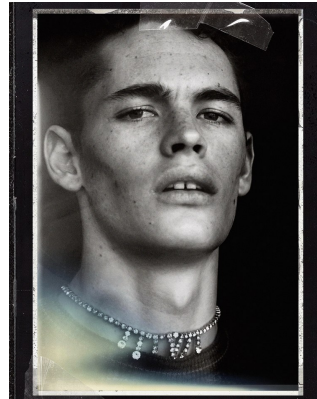

BOSS MODELS

CAPE TOWN

ZAC VAN HEERDEN

Height: 188cm Chest: 102cm Waist: 74cm Suit: 40 R Shoe: 10 UK Hair: Brown Eyes: Green

BOSS MODELS

CAPE TOWN

ZAC VAN HEERDEN

Height: 188cm Chest: 102cm Waist: 74cm Suit: 40 R Shoe: 10 UK Hair: Brown Eyes: Green