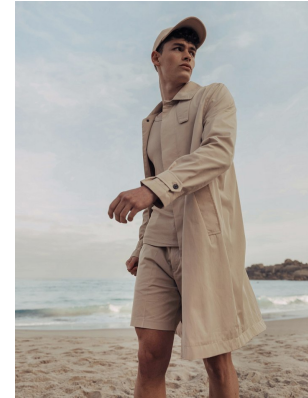

BOSS MODELS

CAPE TOWN

ZAC VAN HEERDEN

Height: 188cm Chest: 102cm Waist: 74cm Suit: 40 R Shoe: 10 UK Hair: Brown Eyes: Green

BOSS MODELS

CAPE TOWN

ZAC VAN HEERDEN

Height: 188cm Chest: 102cm Waist: 74cm Suit: 40 R Shoe: 10 UK Hair: Brown Eyes: Green