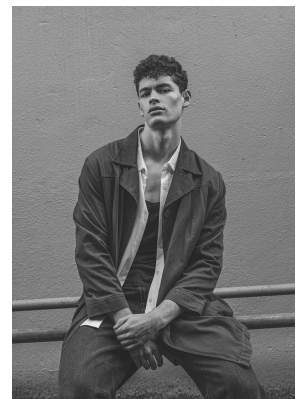

BOSS MODELS

CAPE TOWN

ZAC VAN HEERDEN

Height: 185cm Chest: 99cm Waist: 76cm Suit: 39.5 R Shoe: 10 UK Hair: Brown Eyes: Green

BOSS MODELS

CAPE TOWN

ZAC VAN HEERDEN

Height: 185cm Chest: 99cm Waist: 76cm Suit: 39.5 R Shoe: 10 UK Hair: Brown Eyes: Green