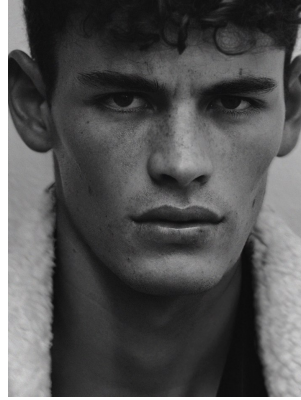

BOSS MODELS

CAPE TOWN

ZAC VAN HEERDEN

Height: 185cm Chest: 99cm Waist: 76cm Suit: 39.5 R Shoe: 10 UK Hair: Brown Eyes: Green

BOSS MODELS

CAPE TOWN

ZAC VAN HEERDEN

Height: 185cm Chest: 99cm Waist: 76cm Suit: 39.5 R Shoe: 10 UK Hair: Brown Eyes: Green