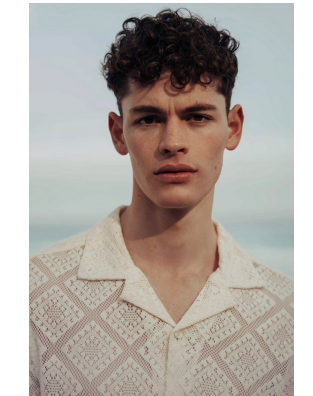

BOSS MODELS

CAPE TOWN

ZAC VAN HEERDEN

Height: 185cm Chest: 99cm Waist: 76cm Suit: 39.5 R Shoe: 10 UK Hair: Brown Eyes: Green

BOSS MODELS

CAPE TOWN

ZAC VAN HEERDEN

Height: 185cm Chest: 99cm Waist: 76cm Suit: 39.5 R Shoe: 10 UK Hair: Brown Eyes: Green