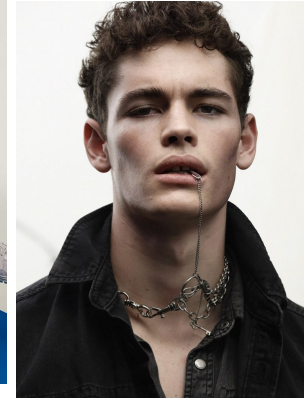

BOSS MODELS

CAPE TOWN

ZAC VAN HEERDEN

Height: 188cm Chest: 102cm Waist: 74cm Suit: 40 R Shoe: 10 UK Hair: Brown Eyes: Green

BOSS MODELS

CAPE TOWN

ZAC VAN HEERDEN

Height: 188cm Chest: 102cm Waist: 74cm Suit: 40 R Shoe: 10 UK Hair: Brown Eyes: Green