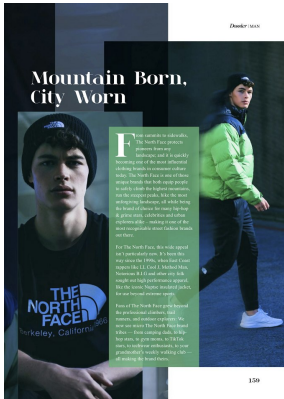

BOSS MODELS

CAPE TOWN

ZAC VAN HEERDEN

Height: 188cm Chest: 102cm Waist: 74cm Suit: 40 R Shoe: 10 UK Hair: Brown Eyes: Green

BOSS MODELS

CAPE TOWN

ZAC VAN HEERDEN

Height: 188cm Chest: 102cm Waist: 74cm Suit: 40 R Shoe: 10 UK Hair: Brown Eyes: Green