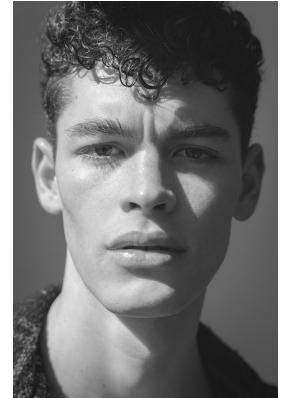

BOSS MODELS

CAPE TOWN

ZAC VAN HEERDEN

Height: 188cm Chest: 102cm Waist: 74cm Suit: 40 R Shoe: 10 UK Hair: Brown Eyes: Green

BOSS MODELS

CAPE TOWN

ZAC VAN HEERDEN

Height: 188cm Chest: 102cm Waist: 74cm Suit: 40 R Shoe: 10 UK Hair: Brown Eyes: Green