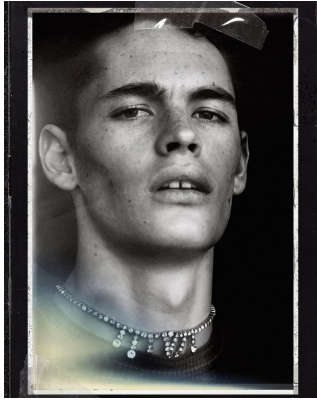

BOSS MODELS

CAPE TOWN

ZAC VAN HEERDEN

Height: 185cm Chest: 99cm Waist: 76cm Suit: 39.5 R Shoe: 10 UK Hair: Brown Eyes: Green

BOSS MODELS

CAPE TOWN

ZAC VAN HEERDEN

Height: 185cm Chest: 99cm Waist: 76cm Suit: 39.5 R Shoe: 10 UK Hair: Brown Eyes: Green