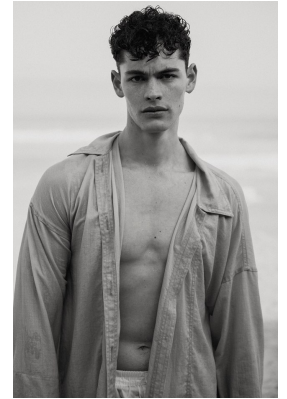

BOSS MODELS

CAPE TOWN

ZAC VAN HEERDEN

Height: 188cm Chest: 102cm Waist: 74cm Suit: 40 R Shoe: 10 UK Hair: Brown Eyes: Green

BOSS MODELS

CAPE TOWN

ZAC VAN HEERDEN

Height: 188cm Chest: 102cm Waist: 74cm Suit: 40 R Shoe: 10 UK Hair: Brown Eyes: Green