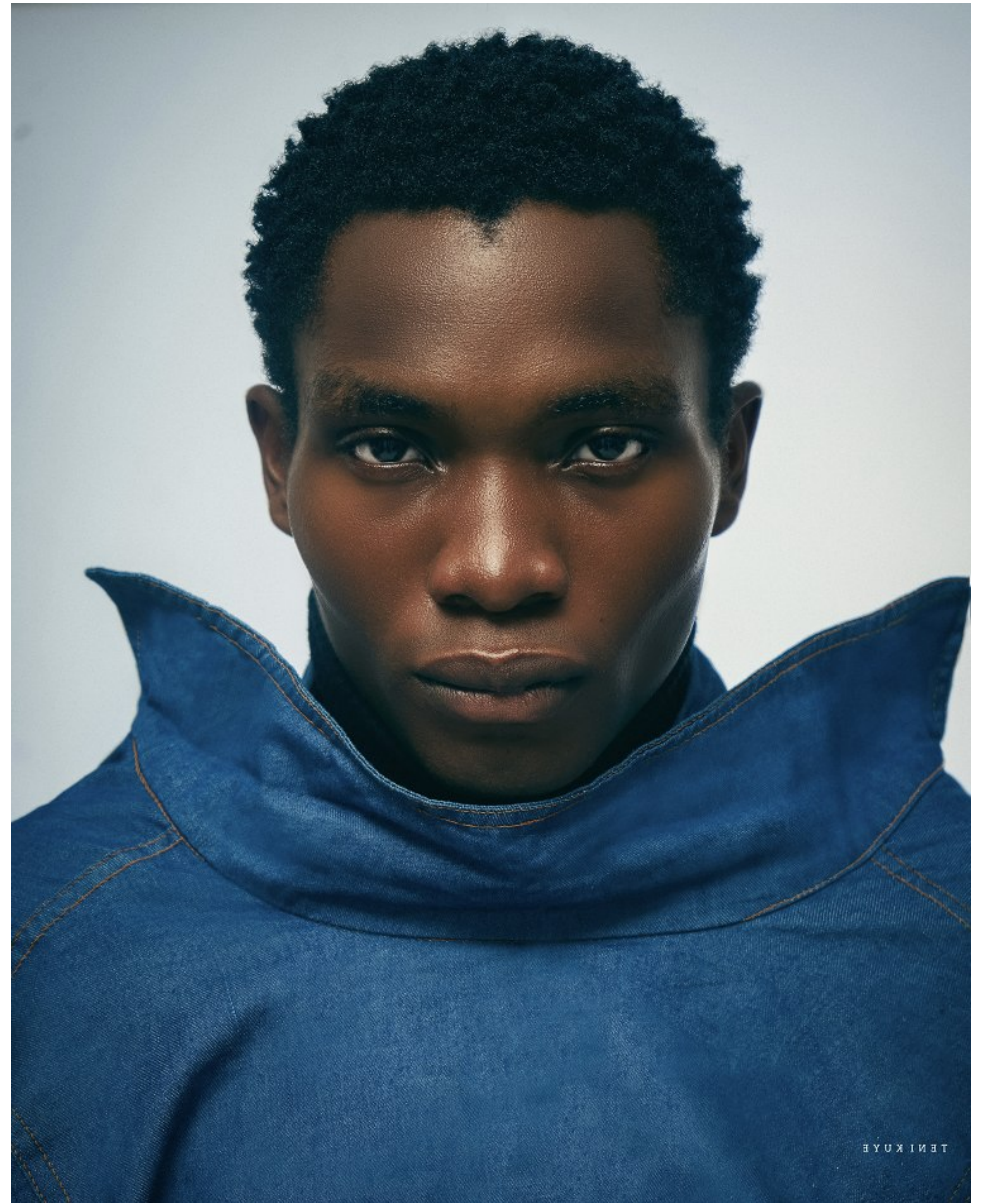

BOSS MODELS

CAPE TOWN

JAMIE EYENOR

Height: 188cm Chest: 93cm Waist: 75cm Suit: 37 L Shoe: 10.5 UK Hair: Black Eyes: Brown