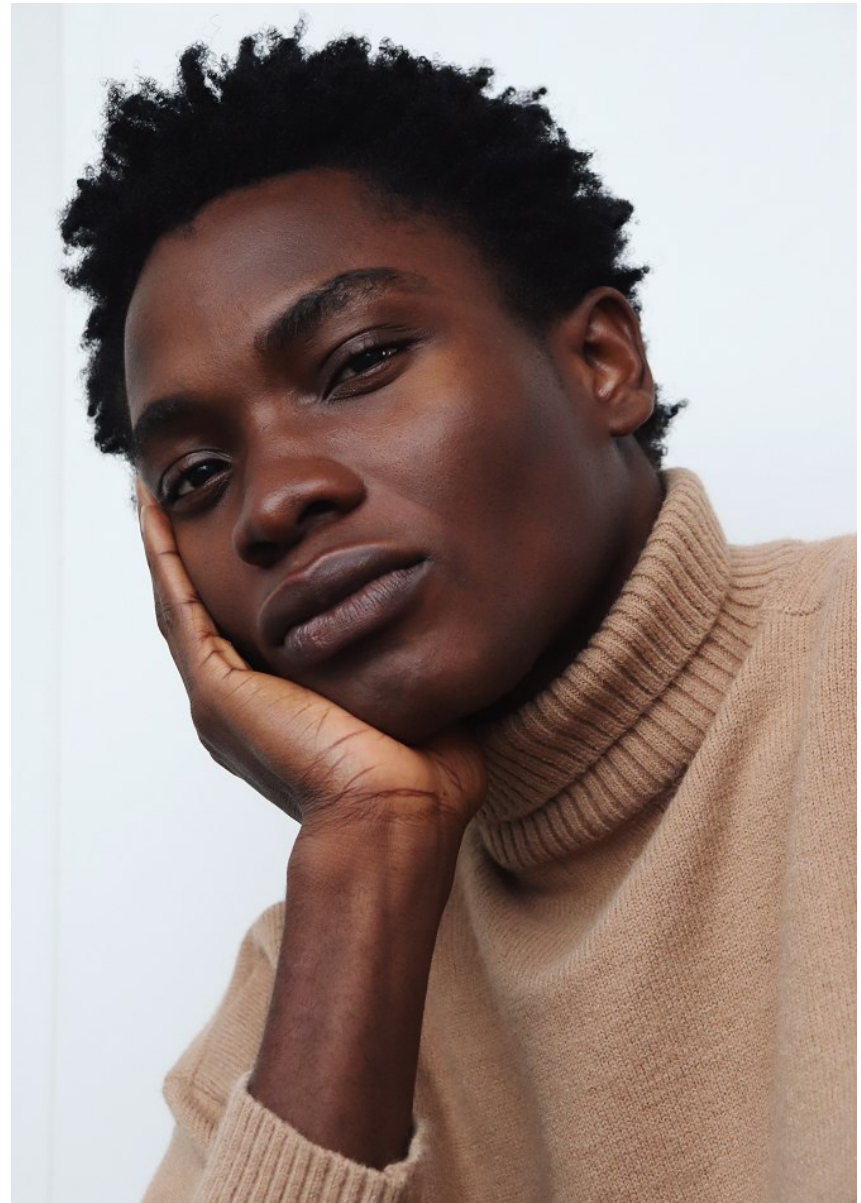

BOSS MODELS

CAPE TOWN

JAMIE EYENOR

Height: 188cm Chest: 93cm Waist: 75cm Suit: 37 L Shoe: 10.5 UK Hair: Black Eyes: Brown

BOSS MODELS

CAPE TOWN

JAMIE EYENOR

Height: 188cm Chest: 93cm Waist: 75cm Suit: 37 L Shoe: 10.5 UK Hair: Black Eyes: Brown