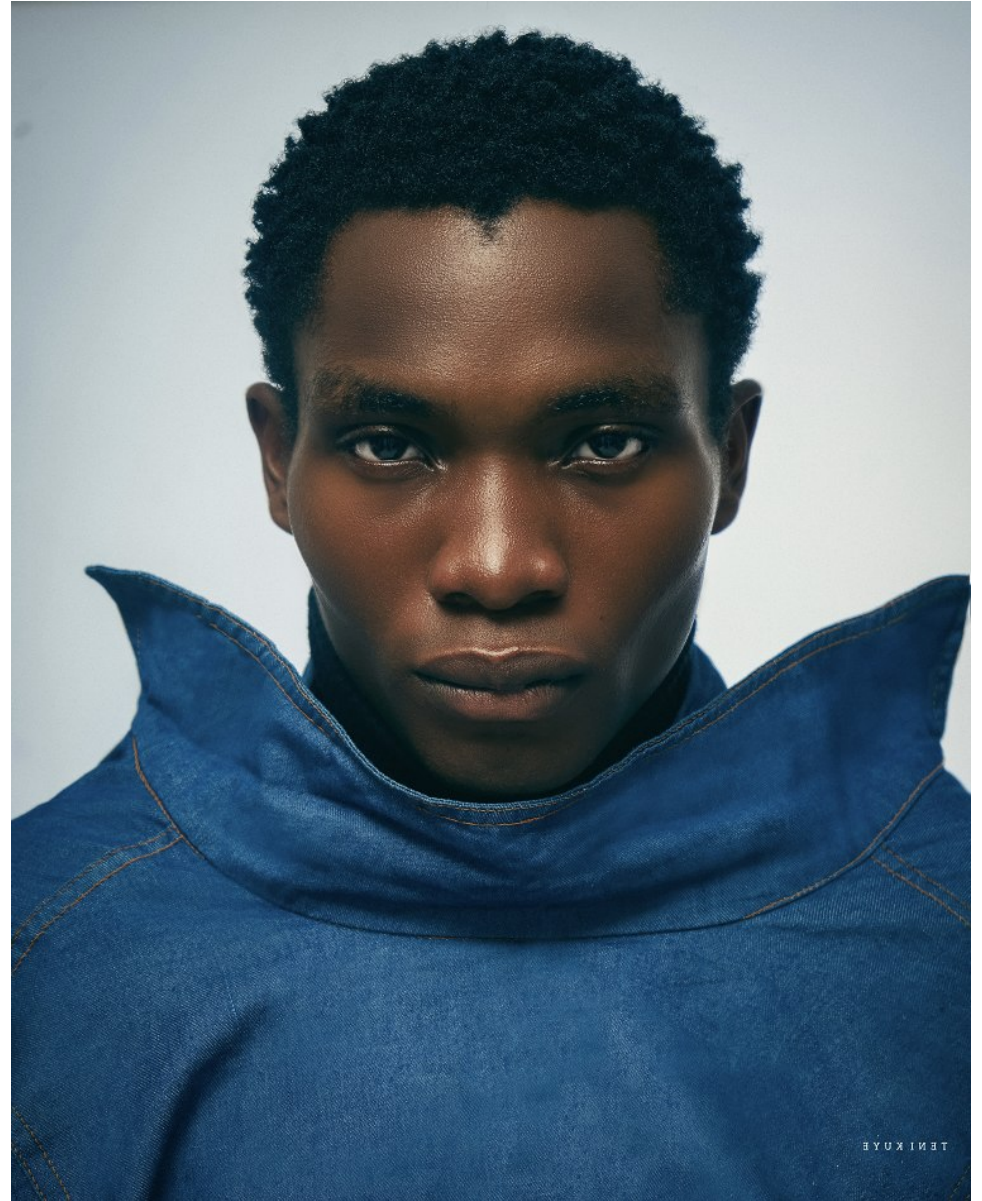

BOSS MODELS

CAPE TOWN

JAMIE EYENOR

Height: 188cm Chest: 93cm Waist: 75cm Suit: 37 L Shoe: 10.5 UK Hair: Black Eyes: Brown