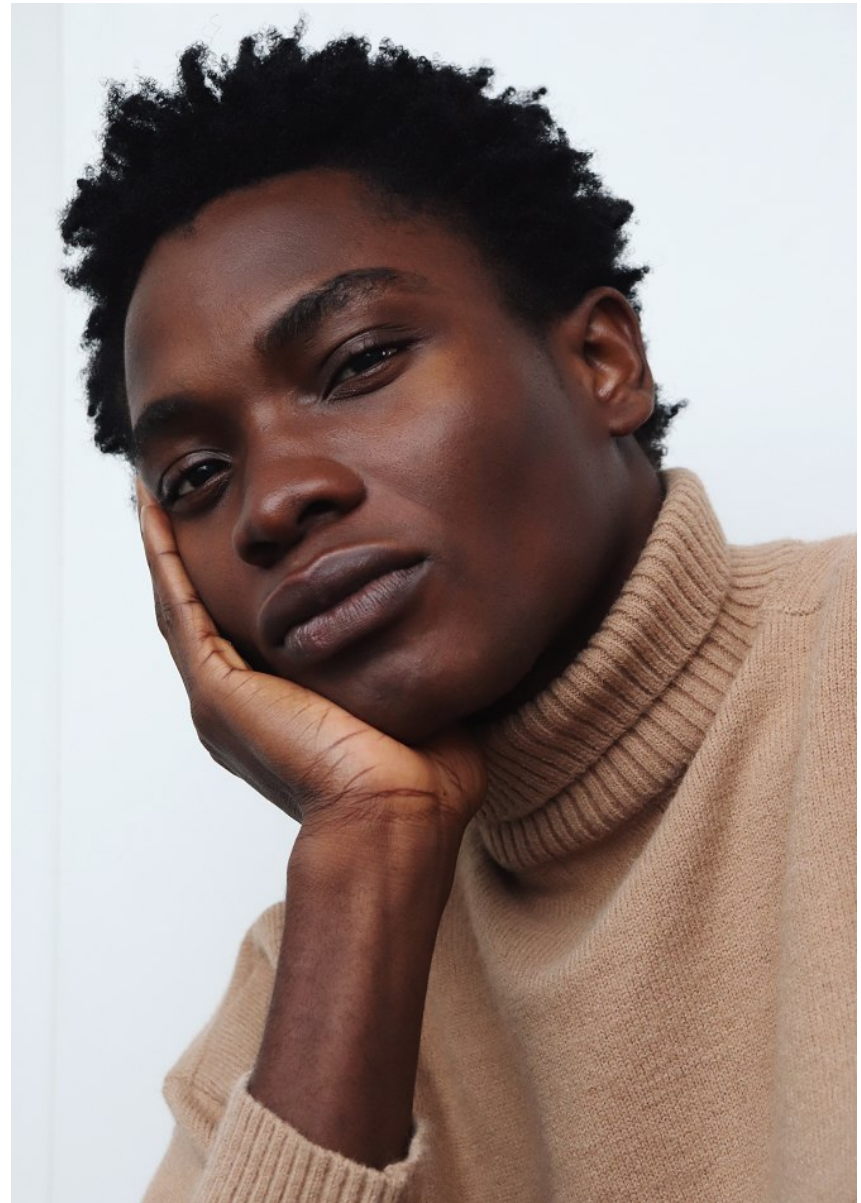

BOSS MODELS

CAPE TOWN

JAMIE EYENOR

Height: 188cm Chest: 93cm Waist: 75cm Suit: 37 L Shoe: 10.5 UK Hair: Black Eyes: Brown