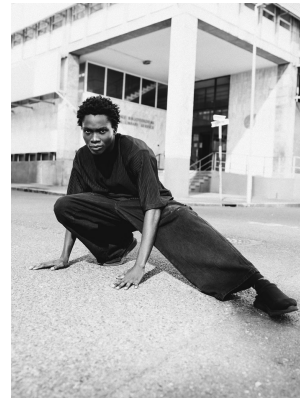

# BOSS MODELS

CAPE TOWN

JAMIE EYENOR

Height: 188cm Chest: 93cm Waist: 75cm Suit: 37 L Shoe: 10.5 UK Hair: Black Eyes: Brown