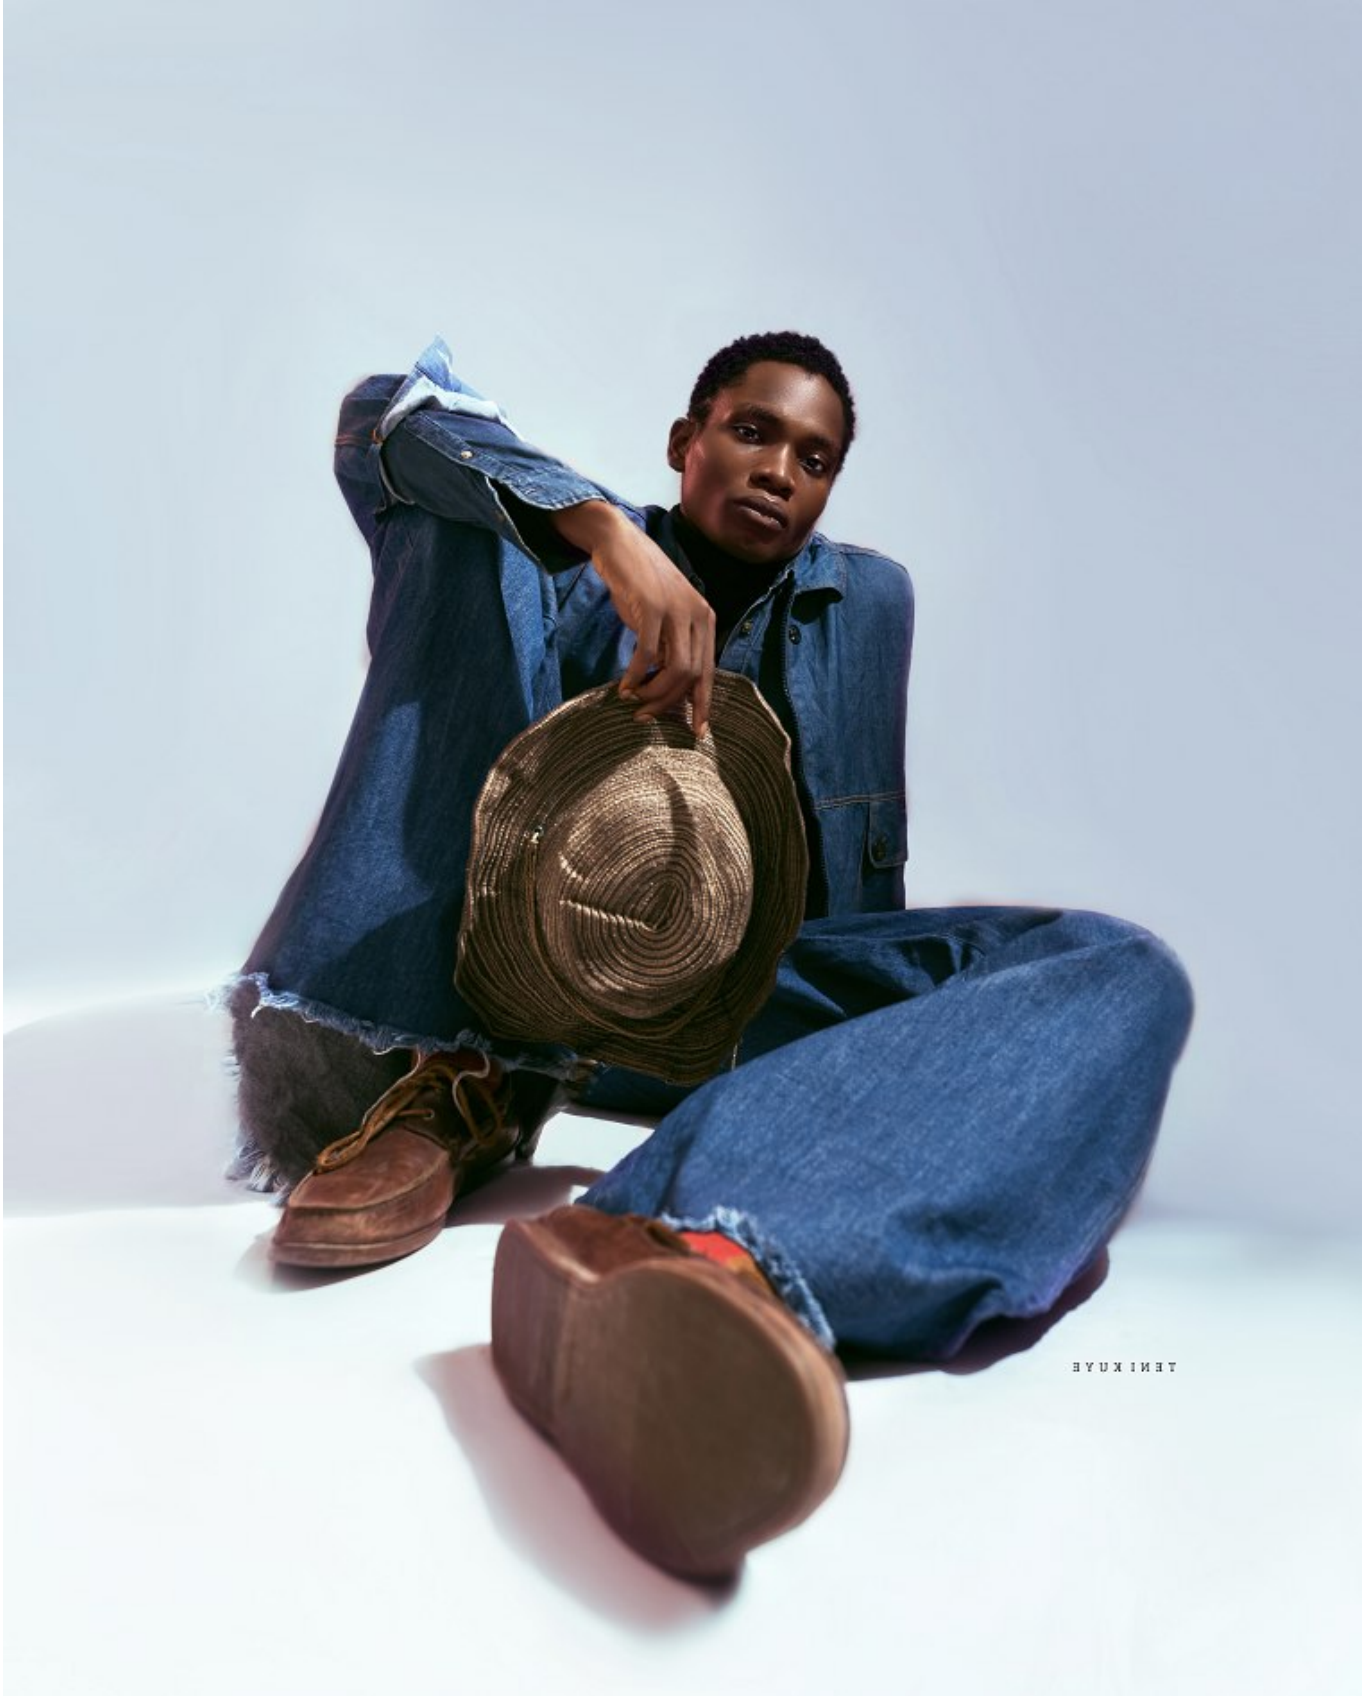

BOSS MODELS

CAPE TOWN

JAMIE EYENOR

Height: 188cm Chest: 93cm Waist: 75cm Suit: 37 L Shoe: 10.5 UK Hair: Black Eyes: Brown