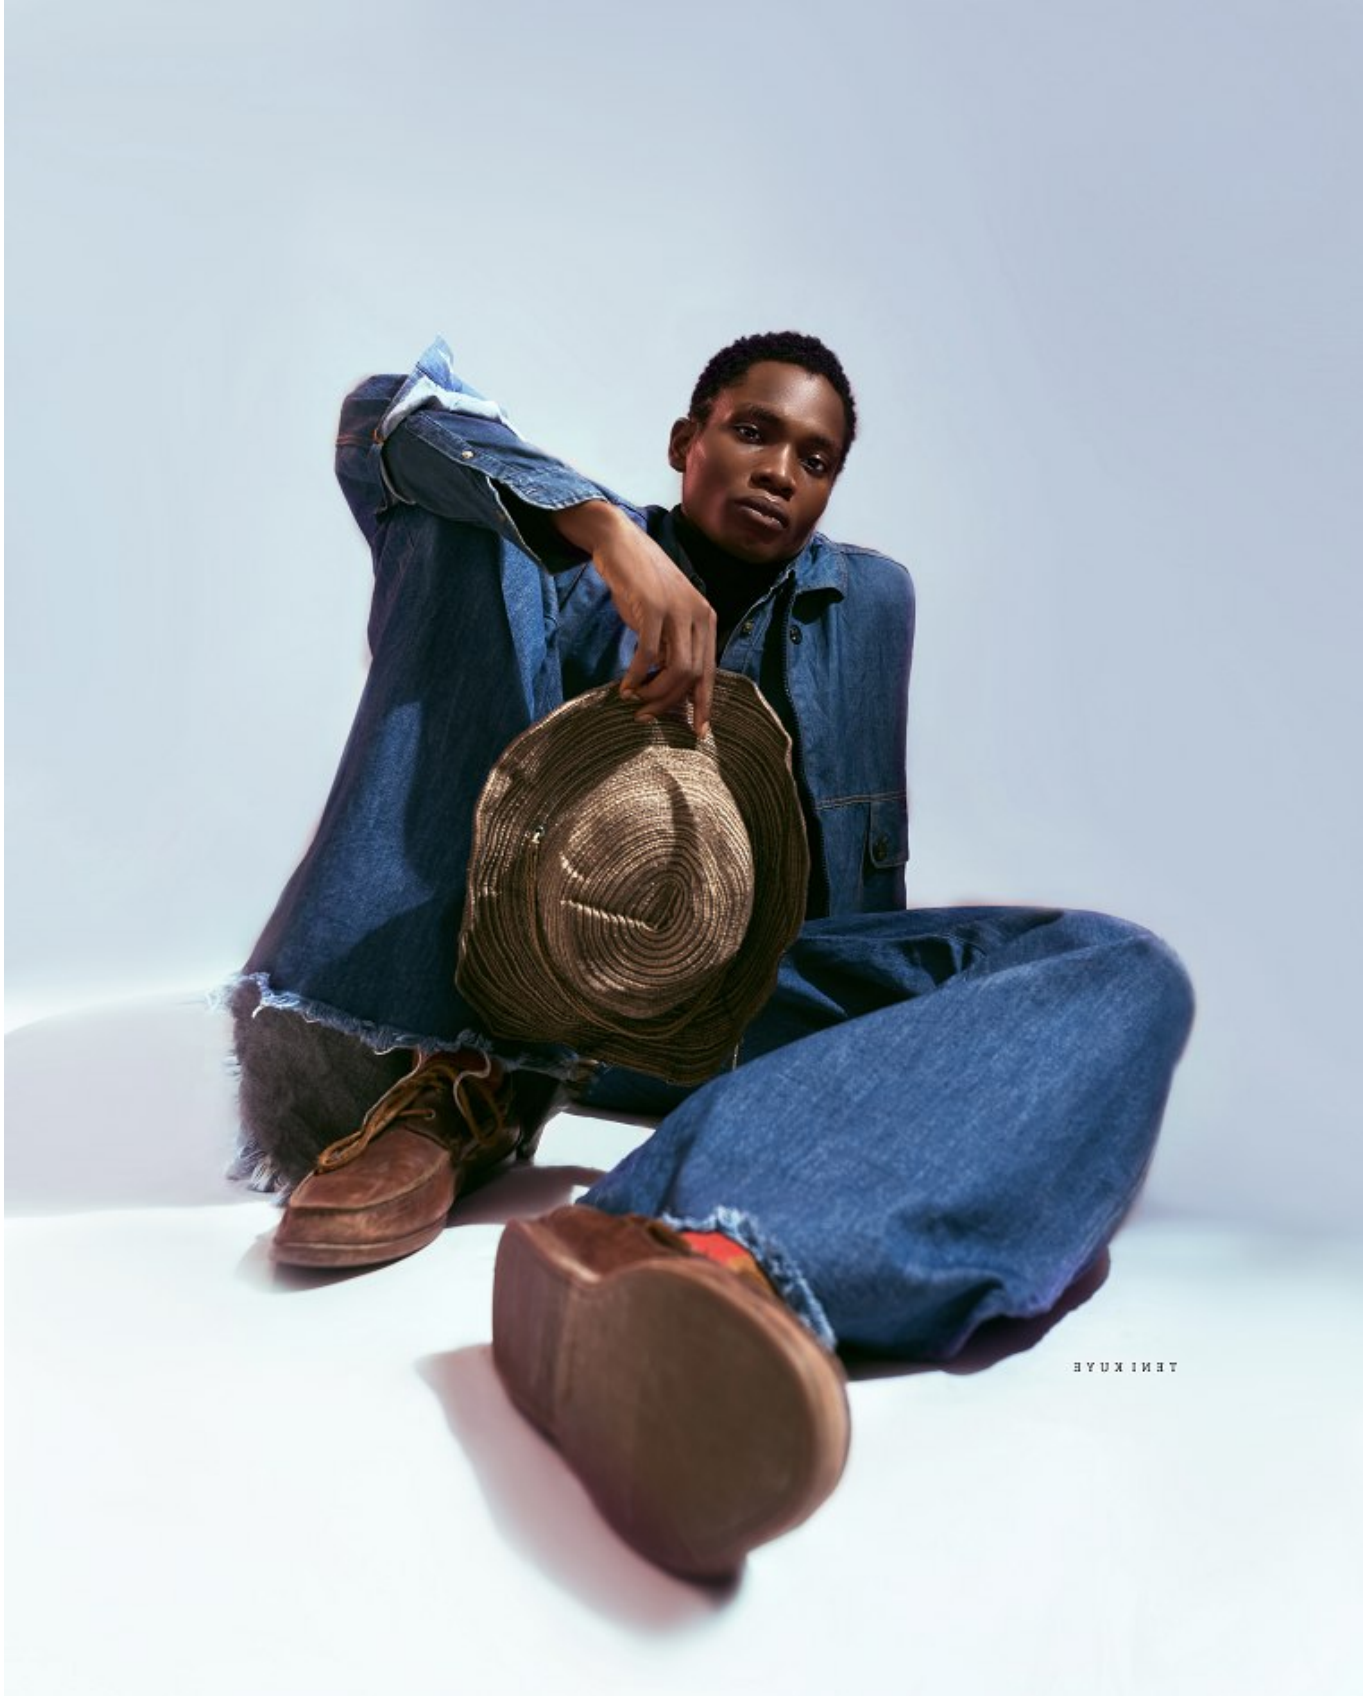

BOSS MODELS

CAPE TOWN

JAMIE EYENOR

Height: 188cm Chest: 93cm Waist: 75cm Suit: 37 L Shoe: 10.5 UK Hair: Black Eyes: Brown