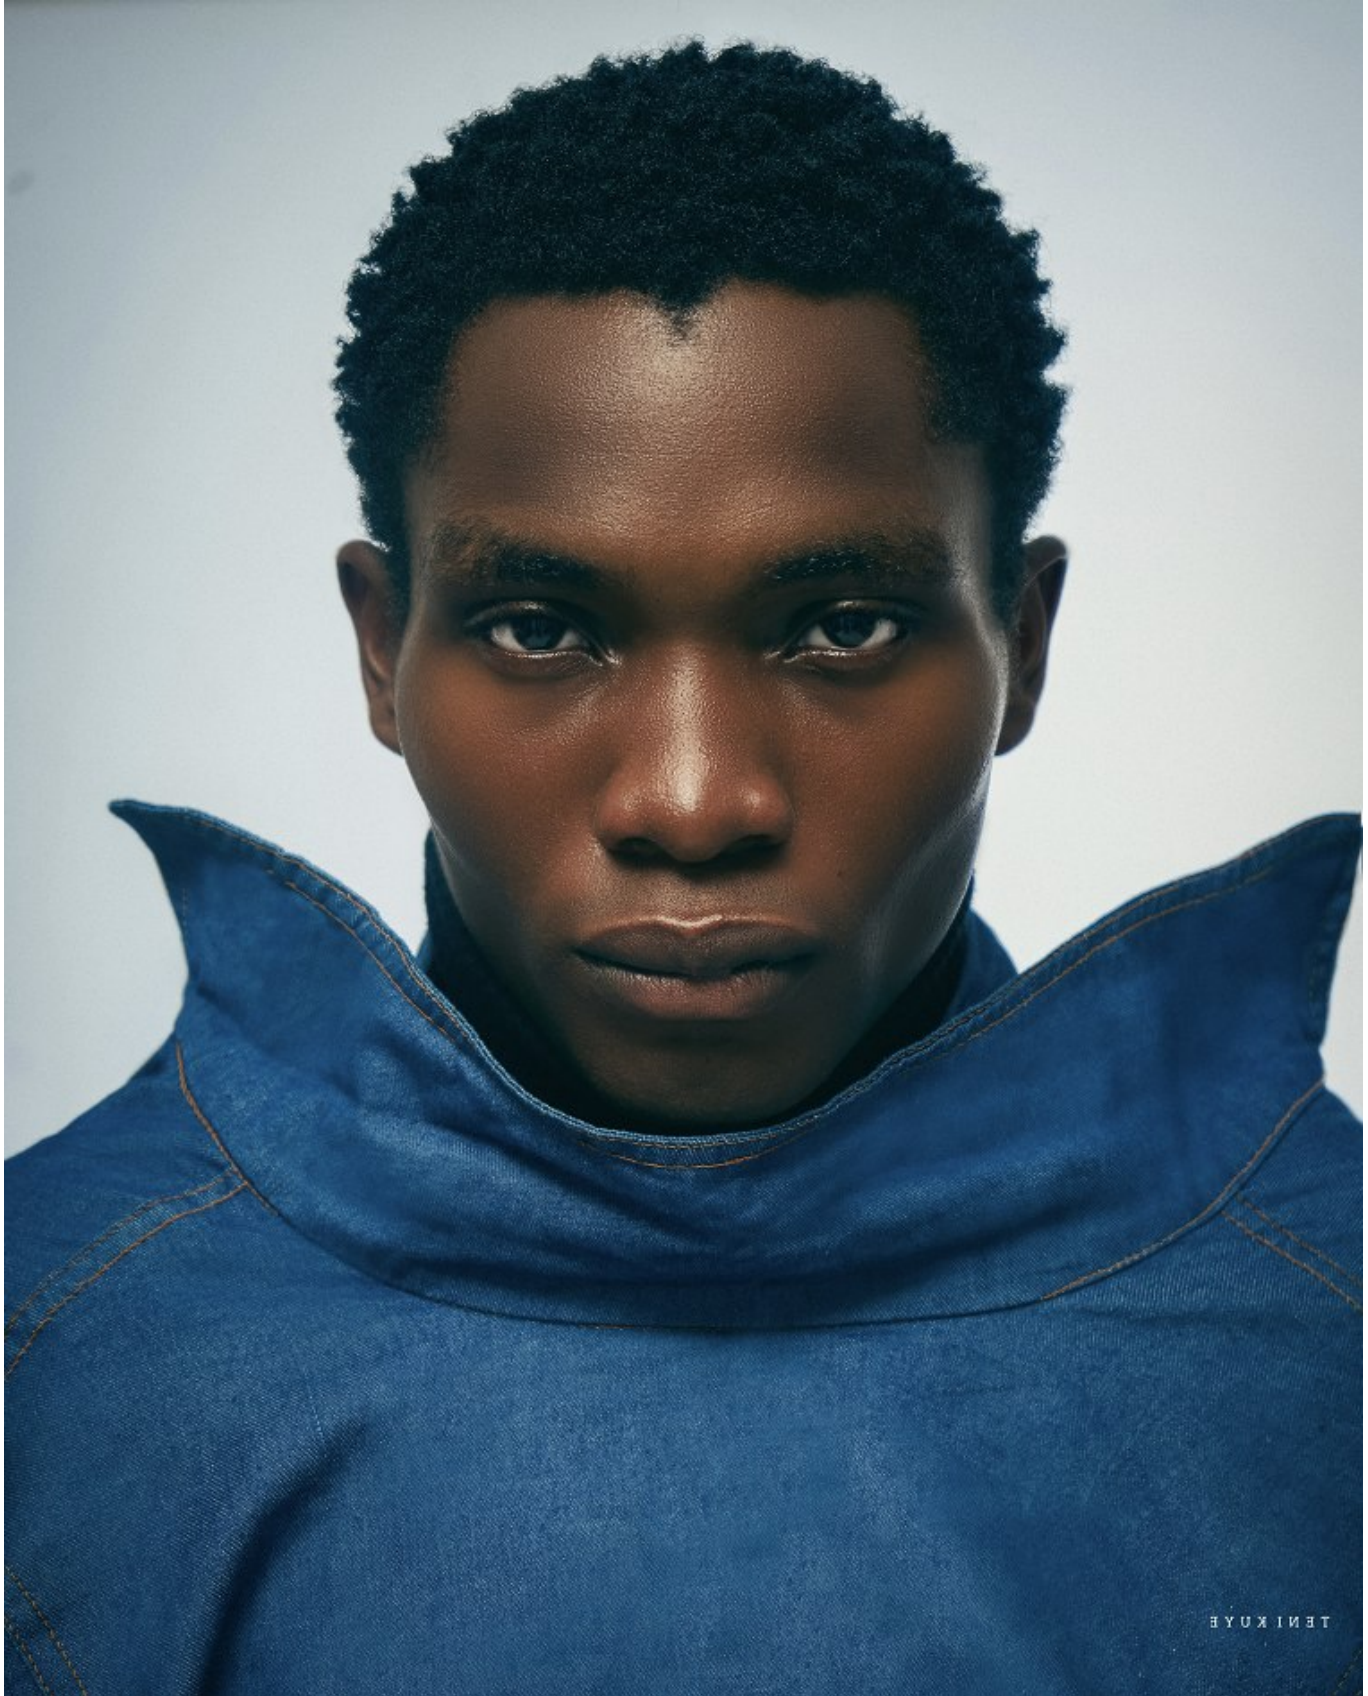

BOSS MODELS

CAPE TOWN

JAMIE EYENOR

Height: 188cm Chest: 93cm Waist: 75cm Suit: 37 L Shoe: 10.5 UK Hair: Black Eyes: Brown