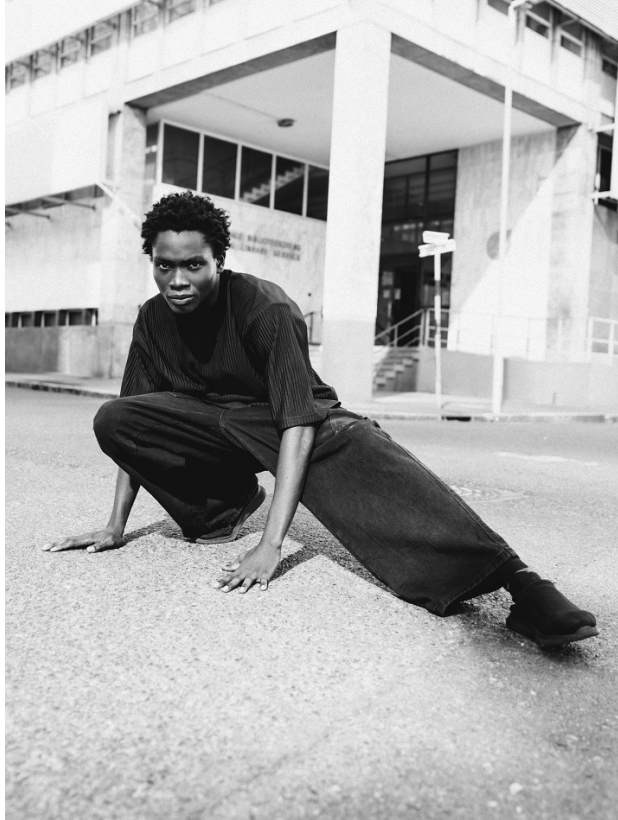

# BOSS MODELS

CAPE TOWN

JAMIE EYENOR

Height: 188cm Chest: 93cm Waist: 75cm Suit: 37 L Shoe: 10.5 UK Hair: Black Eyes: Brown