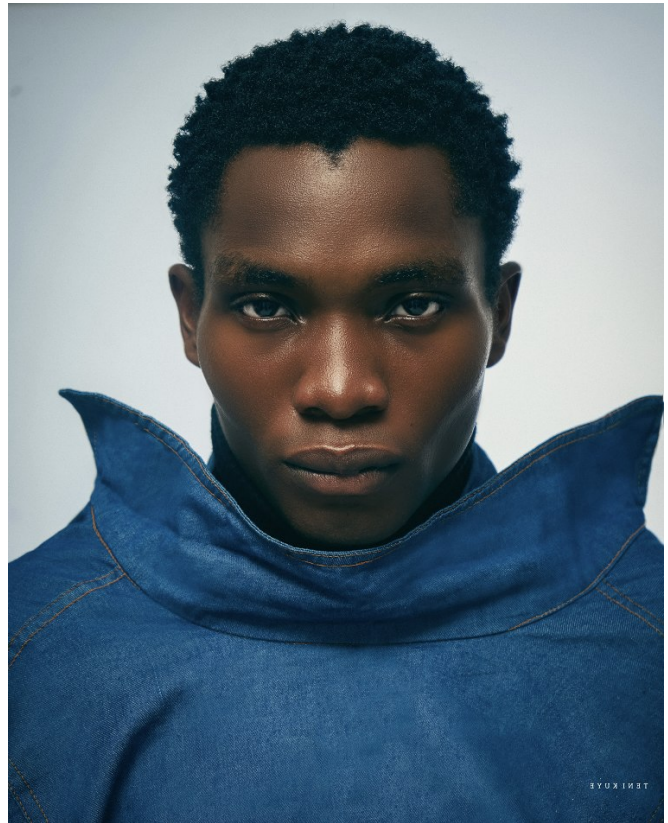

BOSS MODELS

CAPE TOWN

JAMIE EYENOR

Height: 188cm Chest: 93cm Waist: 75cm Suit: 37 L Shoe: 10.5 UK Hair: Black Eyes: Brown