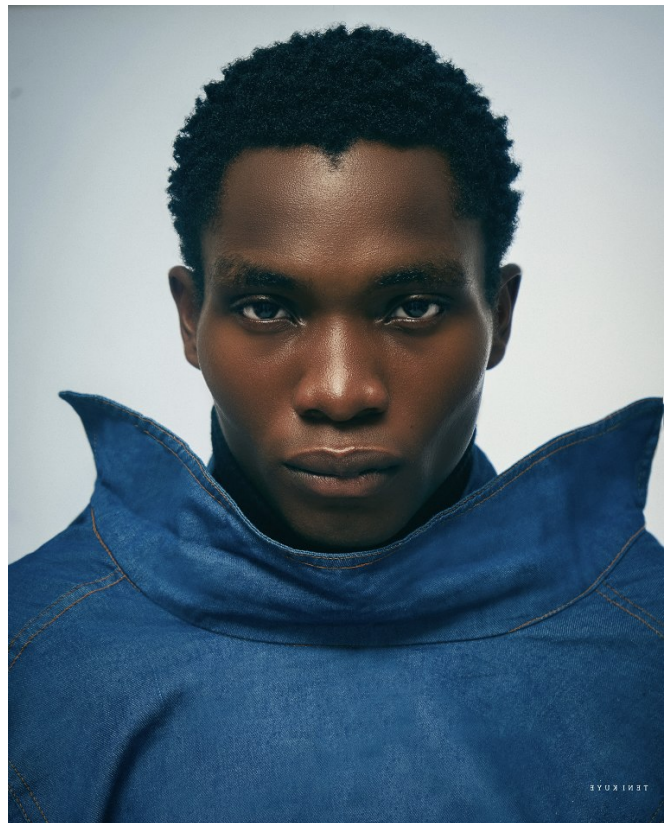

BOSS MODELS

CAPE TOWN

JAMIE EYENOR

Height: 188cm Chest: 93cm Waist: 75cm Suit: 37 L Shoe: 10.5 UK Hair: Black Eyes: Brown

BOSS MODELS

CAPE TOWN

JAMIE EYENOR

Height: 188cm Chest: 93cm Waist: 75cm Suit: 37 L Shoe: 10.5 UK Hair: Black Eyes: Brown