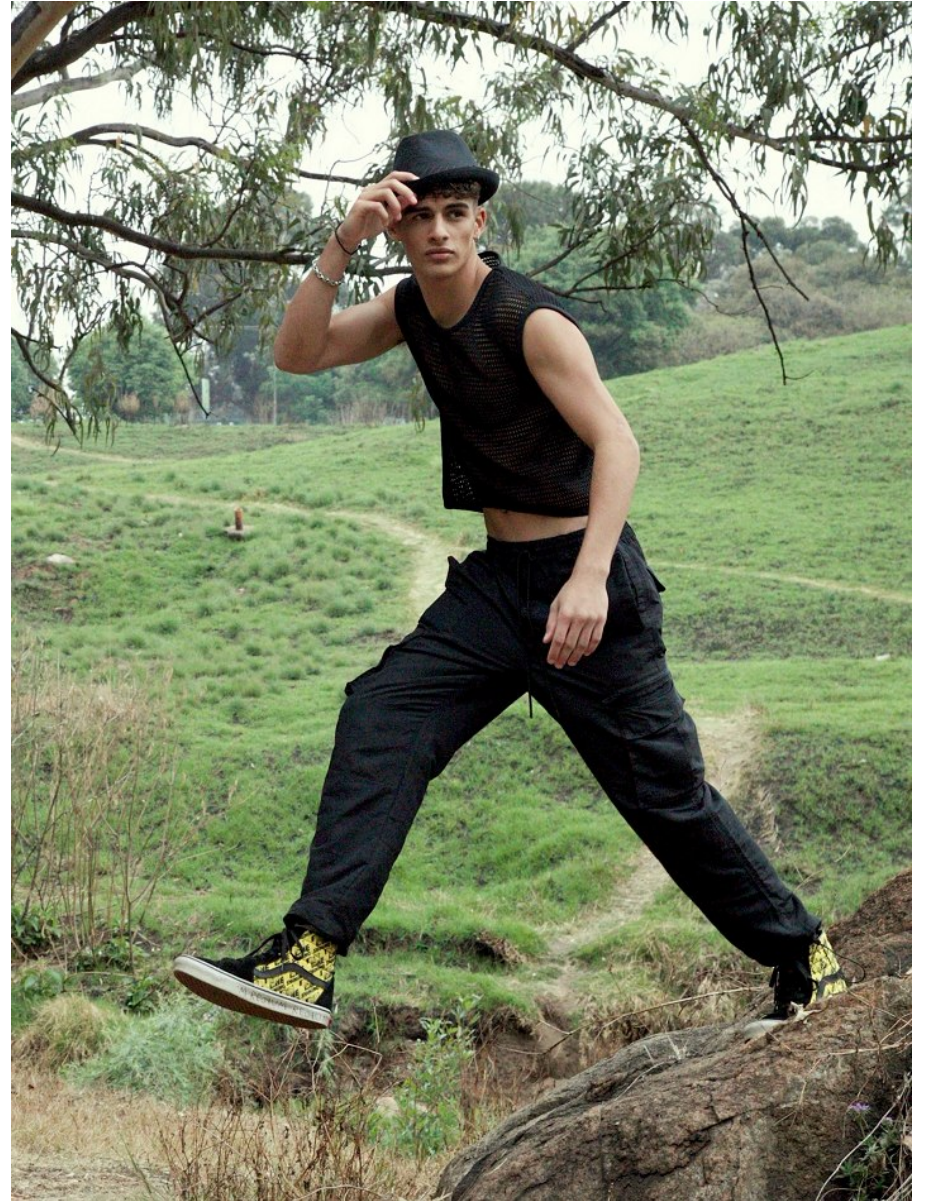

BOSS MODELS

CAPE TOWN

GREGORY ROBINSON

Height: 184cm Chest: 101cm Waist: 69cm Suit: 40 R Shoe: 11 UK Hair: Dark Brown Eyes: Dark Brown