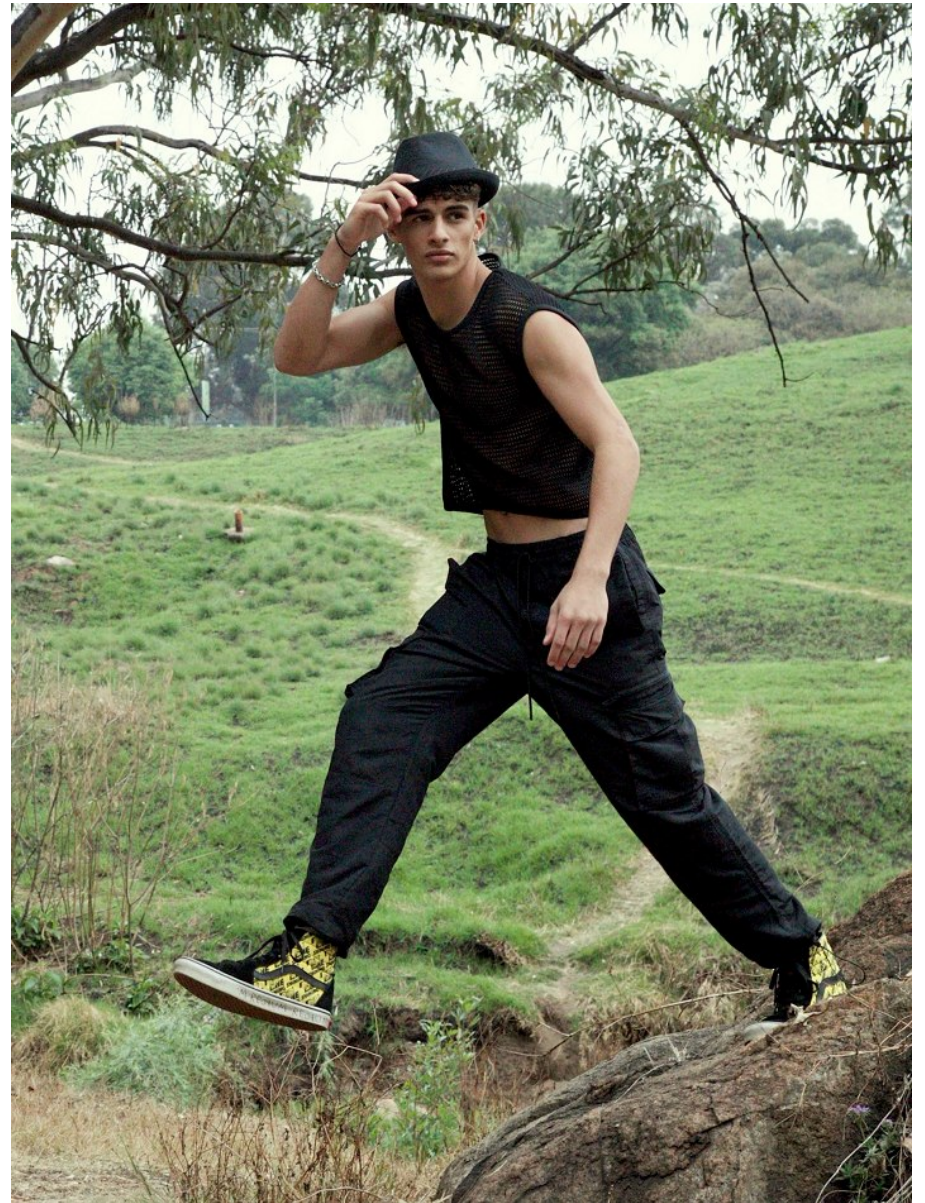

BOSS MODELS

CAPE TOWN

GREGORY ROBINSON

Height: 184cm Chest: 100cm Waist: 69cm Suit: 40 R Shoe: 11 UK Hair: Dark Brown Eyes: Dark Brown