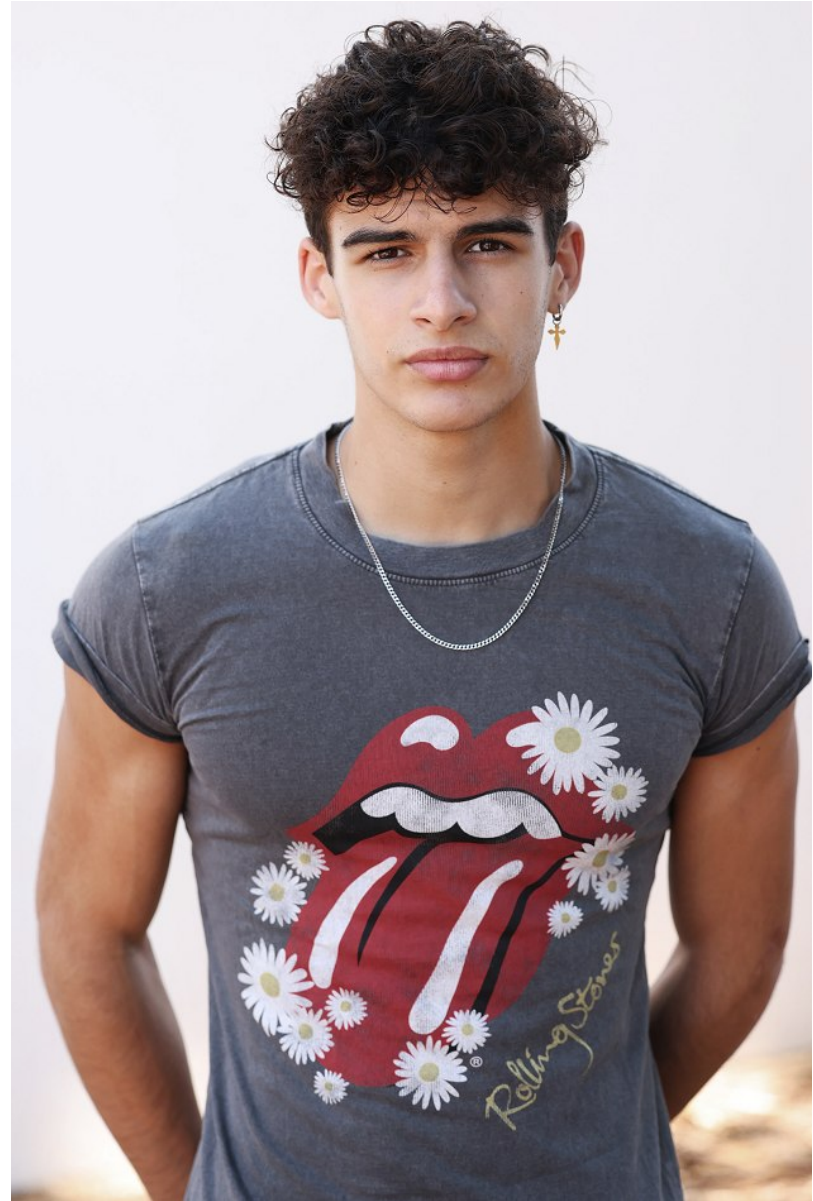

# BOSS MODELS

CAPE TOWN

GREGORY ROBINSON

Height: 184cm Chest: 101cm Waist: 69cm Suit: 40 R Shoe: 11 UK Hair: Dark Brown Eyes: Dark Brown