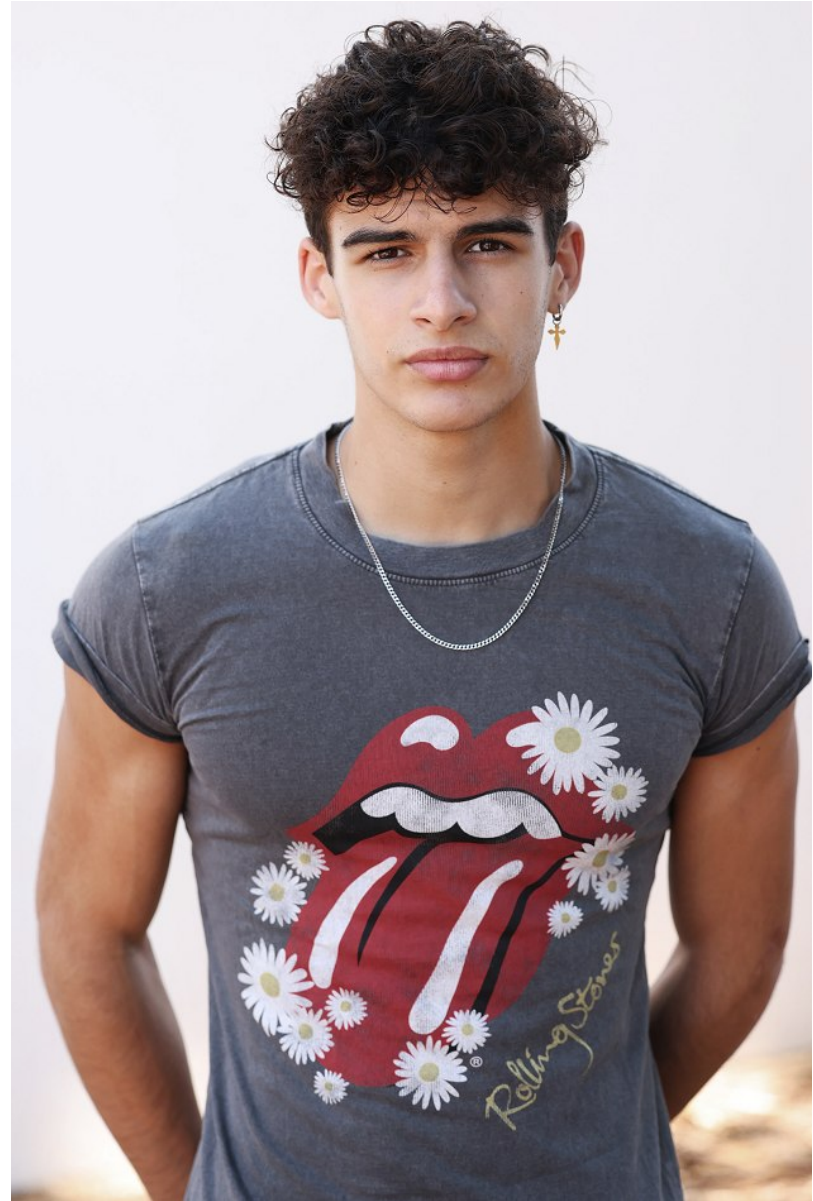

BOSS MODELS

CAPE TOWN

GREGORY ROBINSON

Height: 184cm Chest: 101cm Waist: 69cm Suit: 40 R Shoe: 11 UK Hair: Dark Brown Eyes: Dark Brown

BOSS MODELS

CAPE TOWN

GREGORY ROBINSON

Height: 184cm Chest: 101cm Waist: 69cm Suit: 40 R Shoe: 11 UK Hair: Dark Brown Eyes: Dark Brown