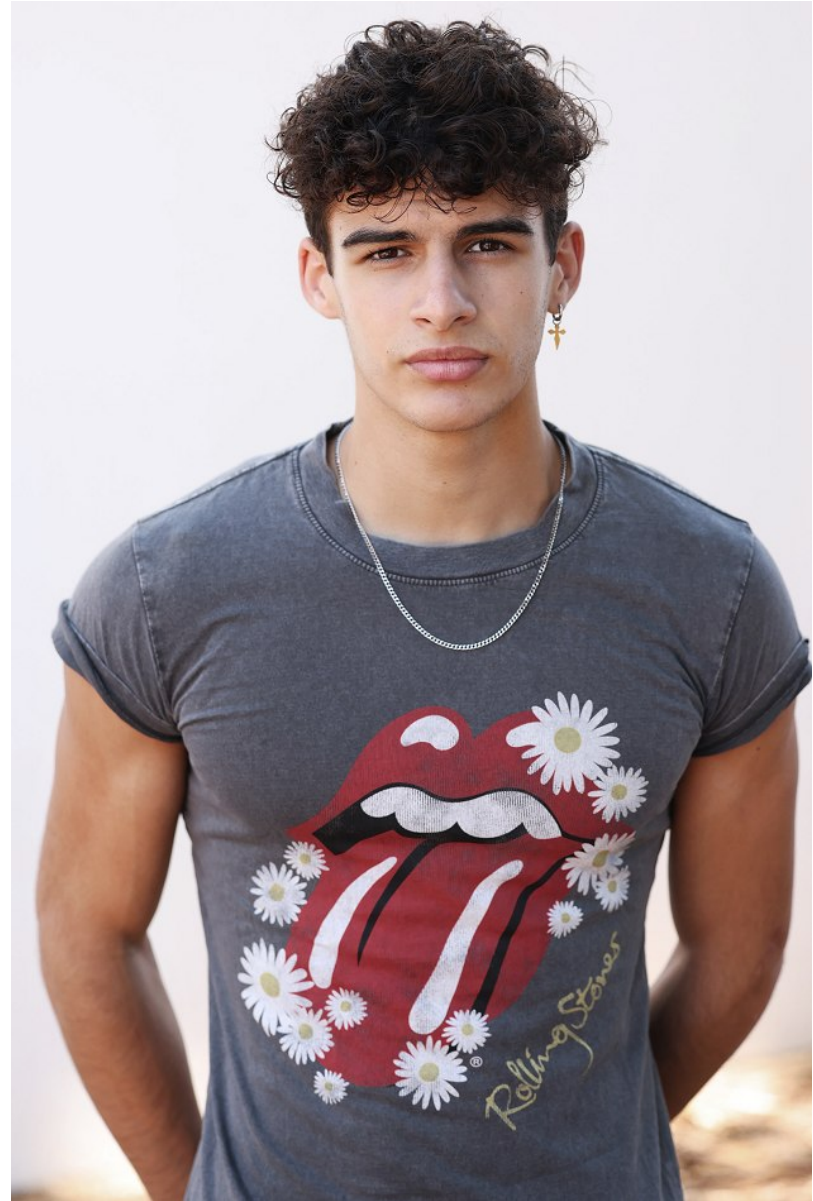

BOSS MODELS

CAPE TOWN

GREGORY ROBINSON

Height: 184cm Chest: 100cm Waist: 69cm Suit: 40 R Shoe: 11 UK Hair: Dark Brown Eyes: Dark Brown

BOSS MODELS

CAPE TOWN

GREGORY ROBINSON

Height: 184cm Chest: 100cm Waist: 69cm Suit: 40 R Shoe: 11 UK Hair: Dark Brown Eyes: Dark Brown