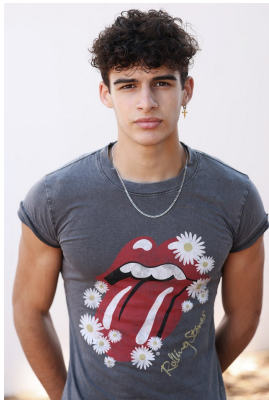

BOSS MODELS

CAPE TOWN

GREGORY ROBINSON

Height: 184cm Chest: 101cm Waist: 69cm Suit: 40 R Shoe: 11 UK Hair: Dark Brown Eyes: Dark Brown