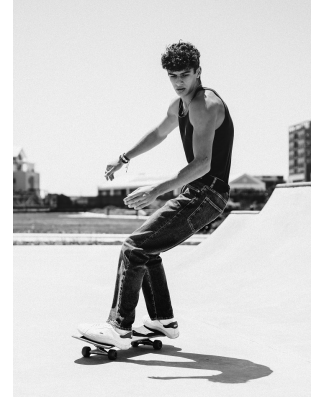

BOSS MODELS

CAPE TOWN

GREGORY ROBINSON

Height: 184cm Chest: 101cm Waist: 69cm Suit: 40 R Shoe: 11 UK Hair: Dark Brown Eyes: Dark Brown