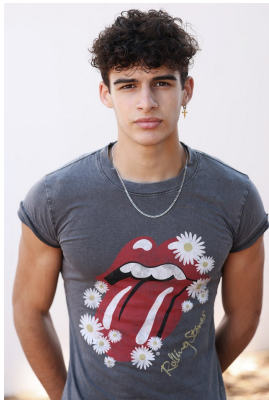

# BOSS MODELS

CAPE TOWN

## GREGORY ROBINSON

Height: 184cm Chest: 100cm Waist: 69cm Suit: 40 R Shoe: 11 UK Hair: Dark Brown Eyes: Dark Brown