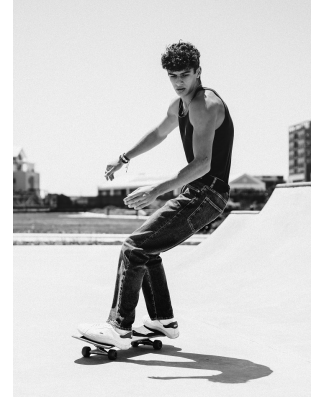

# BOSS MODELS

CAPE TOWN

## GREGORY ROBINSON

Height: 184cm Chest: 100cm Waist: 69cm Suit: 40 R Shoe: 11 UK Hair: Dark Brown Eyes: Dark Brown