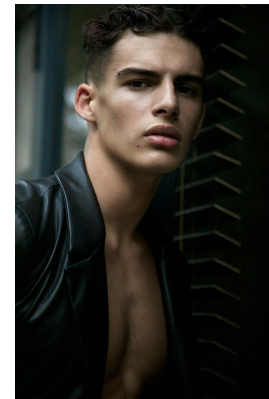

BOSS MODELS

CAPE TOWN

GREGORY ROBINSON

Height: 184cm Chest: 101cm Waist: 69cm Suit: 40 R Shoe: 11 UK Hair: Dark Brown Eyes: Dark Brown