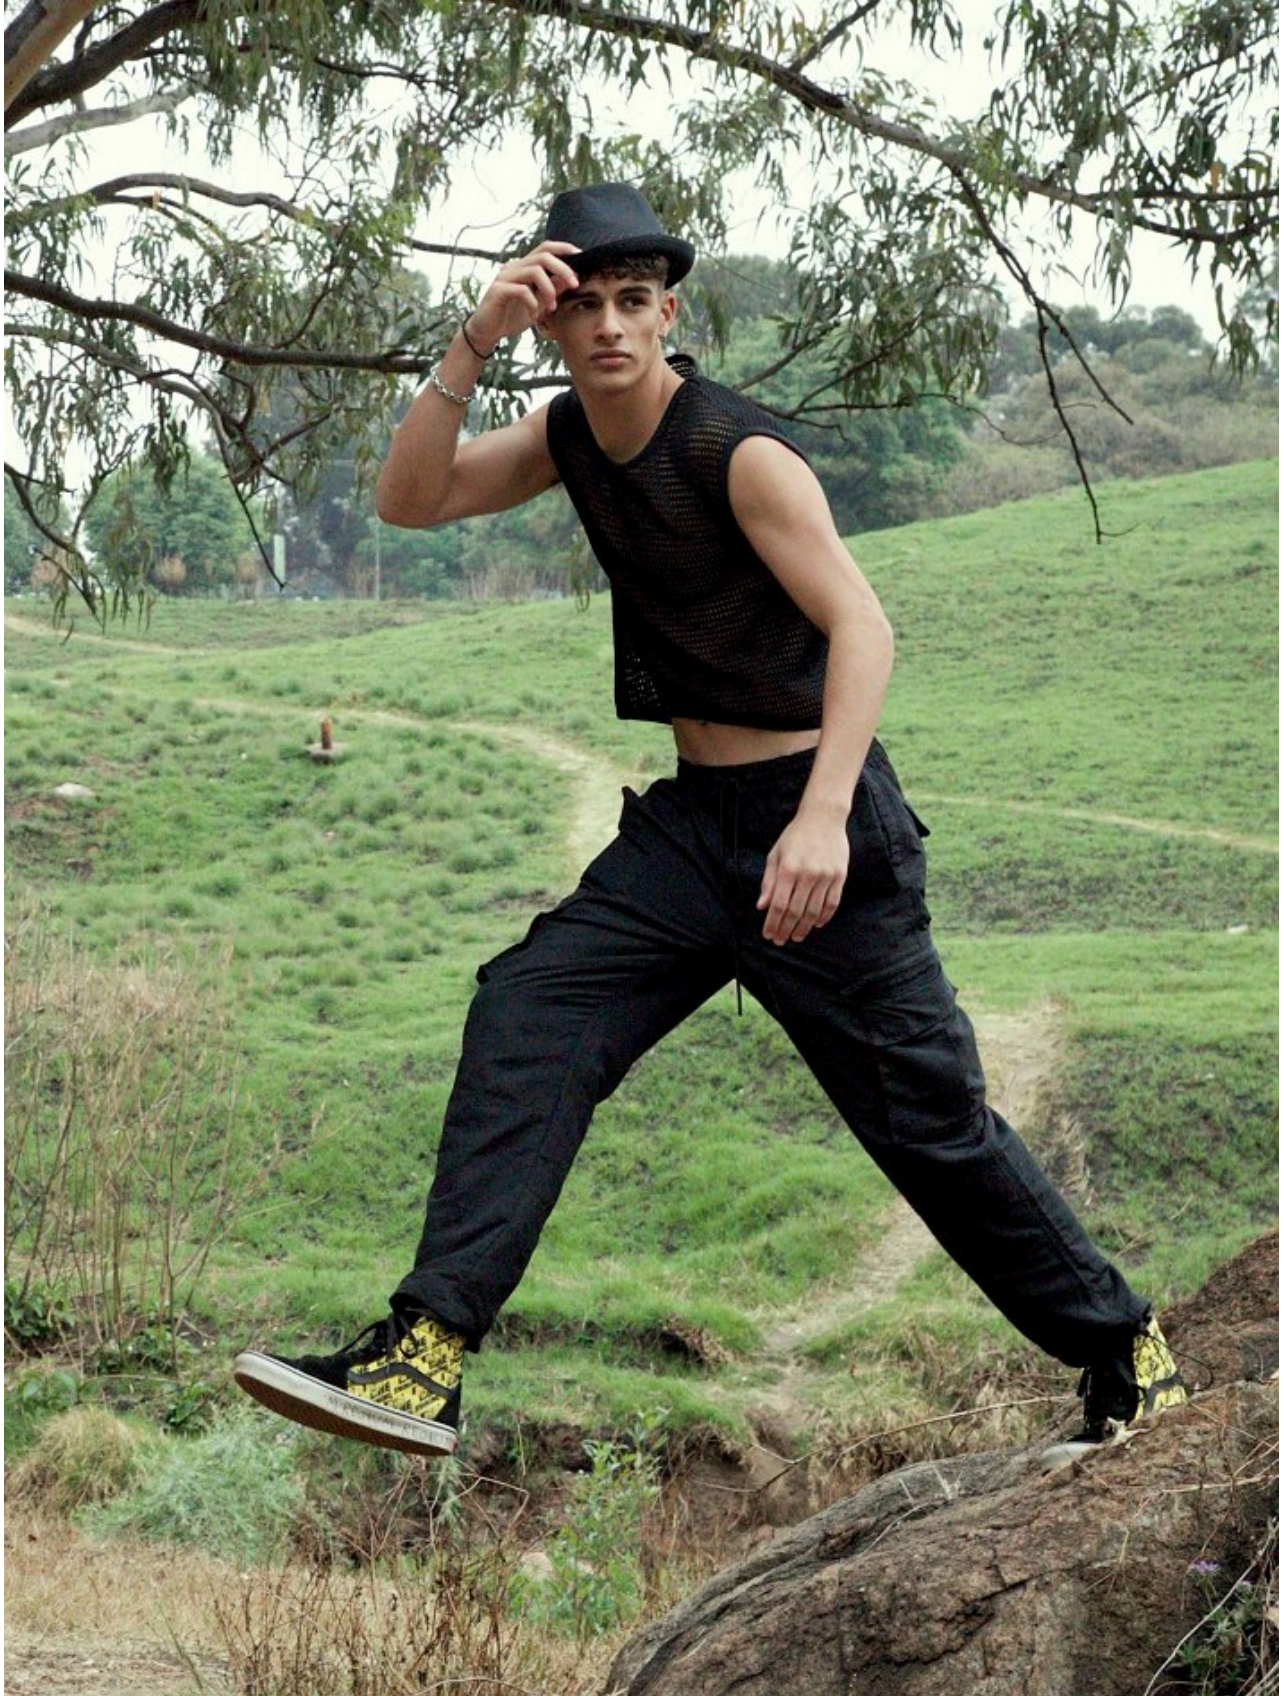

GREGORY ROBINSON

BOSS MODELS

CAPE TOWN

GREGORY ROBINSON

Height: 184cm Chest: 100cm Waist: 69cm Suit: 40 R Shoe: 11 UK Hair: Dark Brown Eyes: Dark Brown