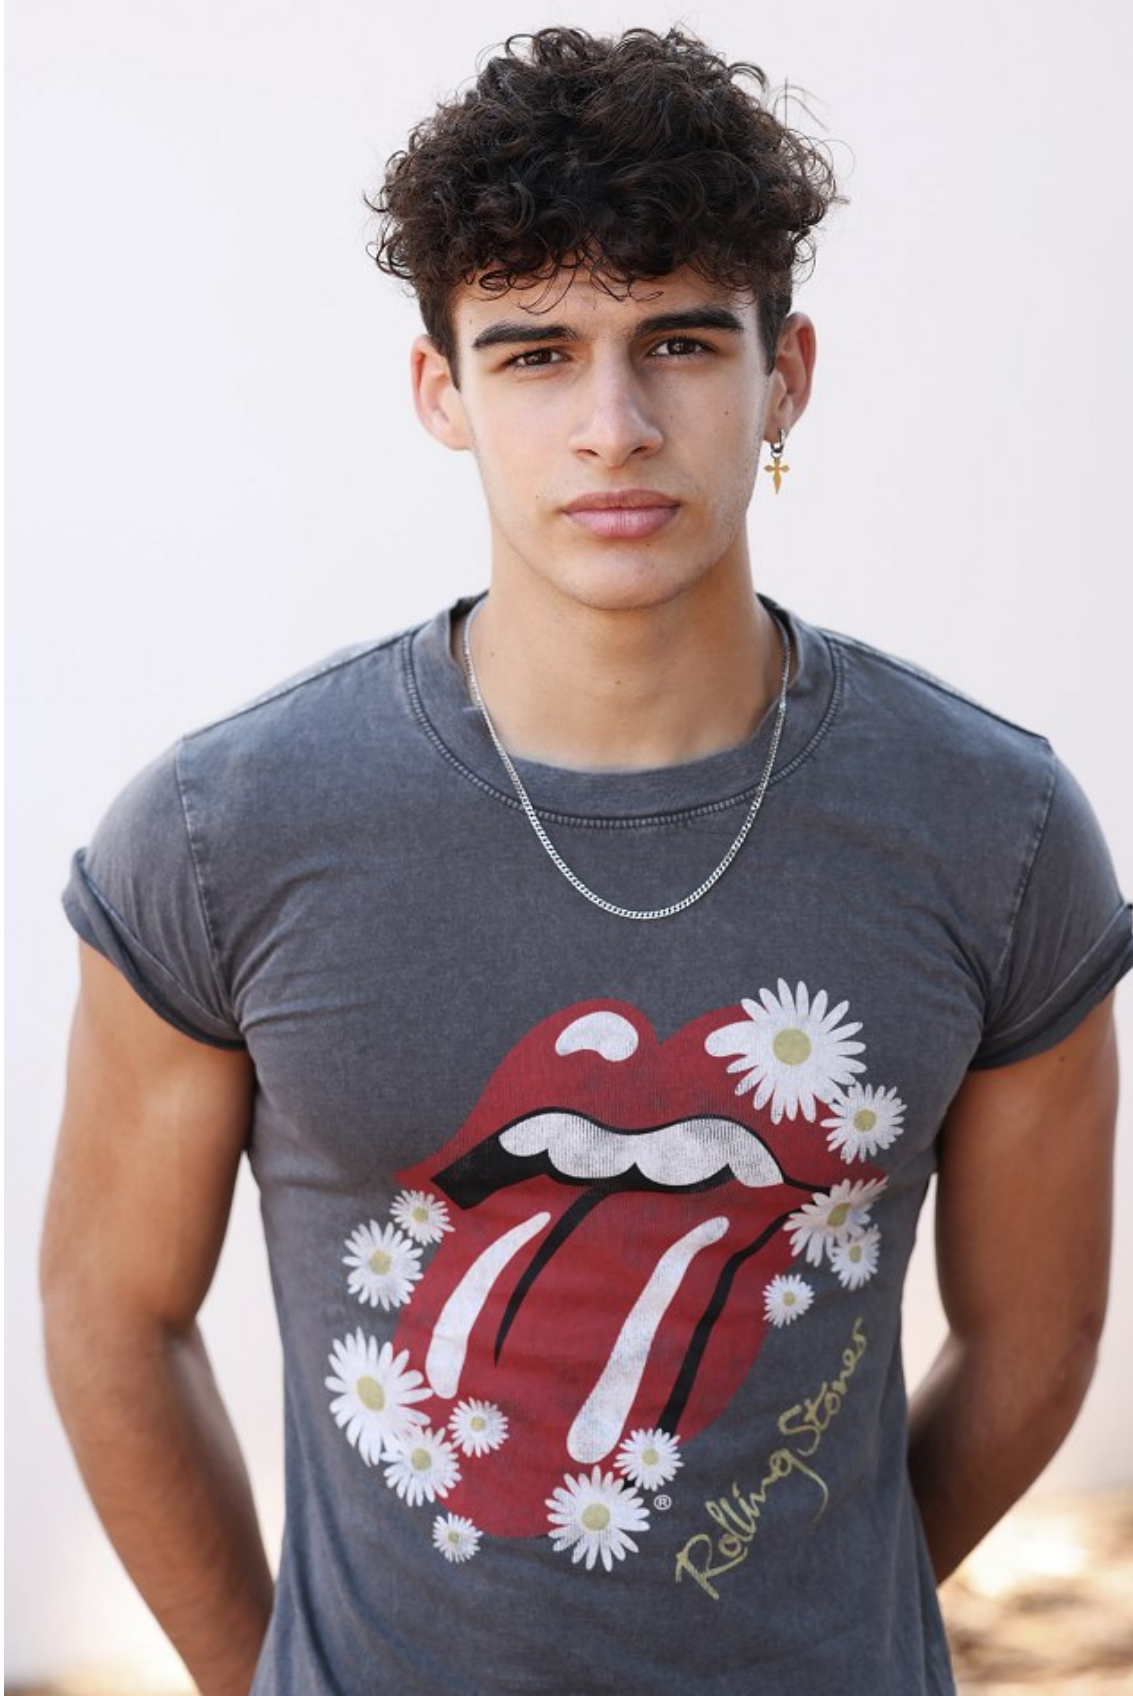

GREGORY ROBINSON

BOSS MODELS

CAPE TOWN

GREGORY ROBINSON

Height: 184cm Chest: 100cm Waist: 69cm Suit: 40 R Shoe: 11 UK Hair: Dark Brown Eyes: Dark Brown