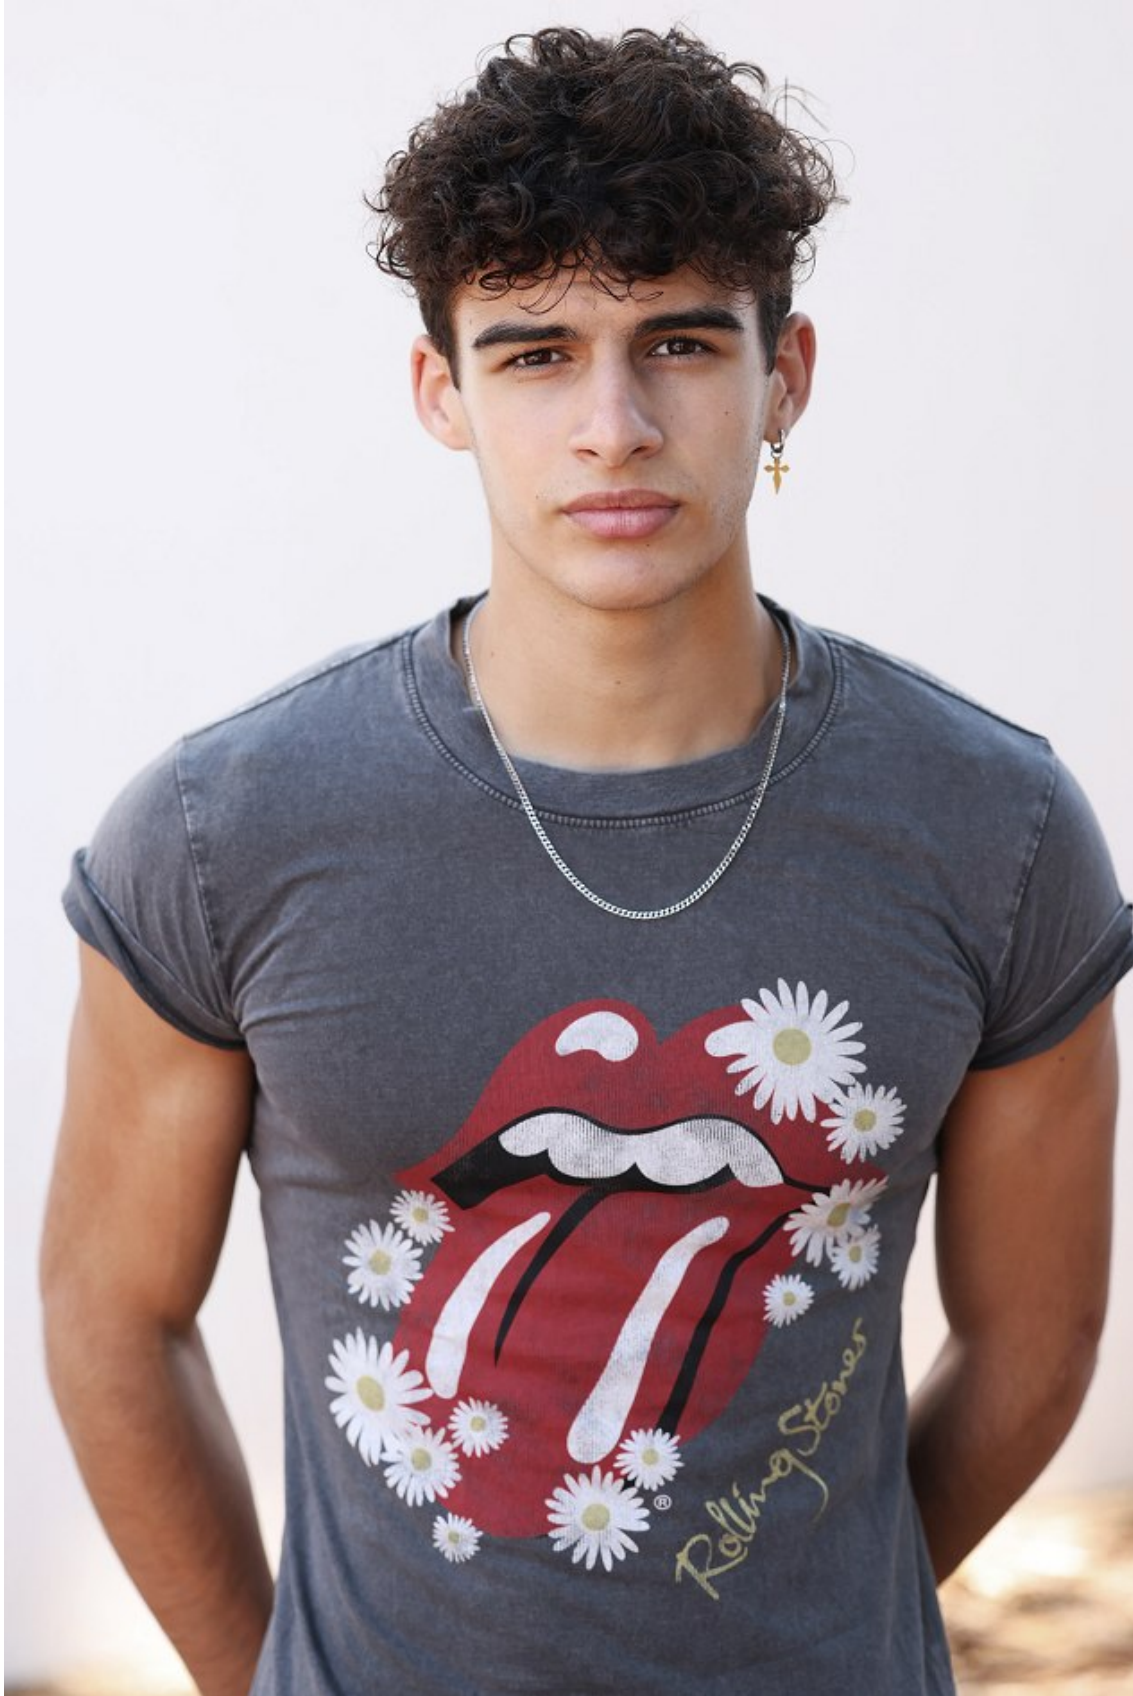

BOSS MODELS

CAPE TOWN

GREGORY ROBINSON

Height: 184cm Chest: 101cm Waist: 69cm Suit: 40 R Shoe: 11 UK Hair: Dark Brown Eyes: Dark Brown

BOSS MODELS

CAPE TOWN

GREGORY ROBINSON

Height: 184cm Chest: 101cm Waist: 69cm Suit: 40 R Shoe: 11 UK Hair: Dark Brown Eyes: Dark Brown