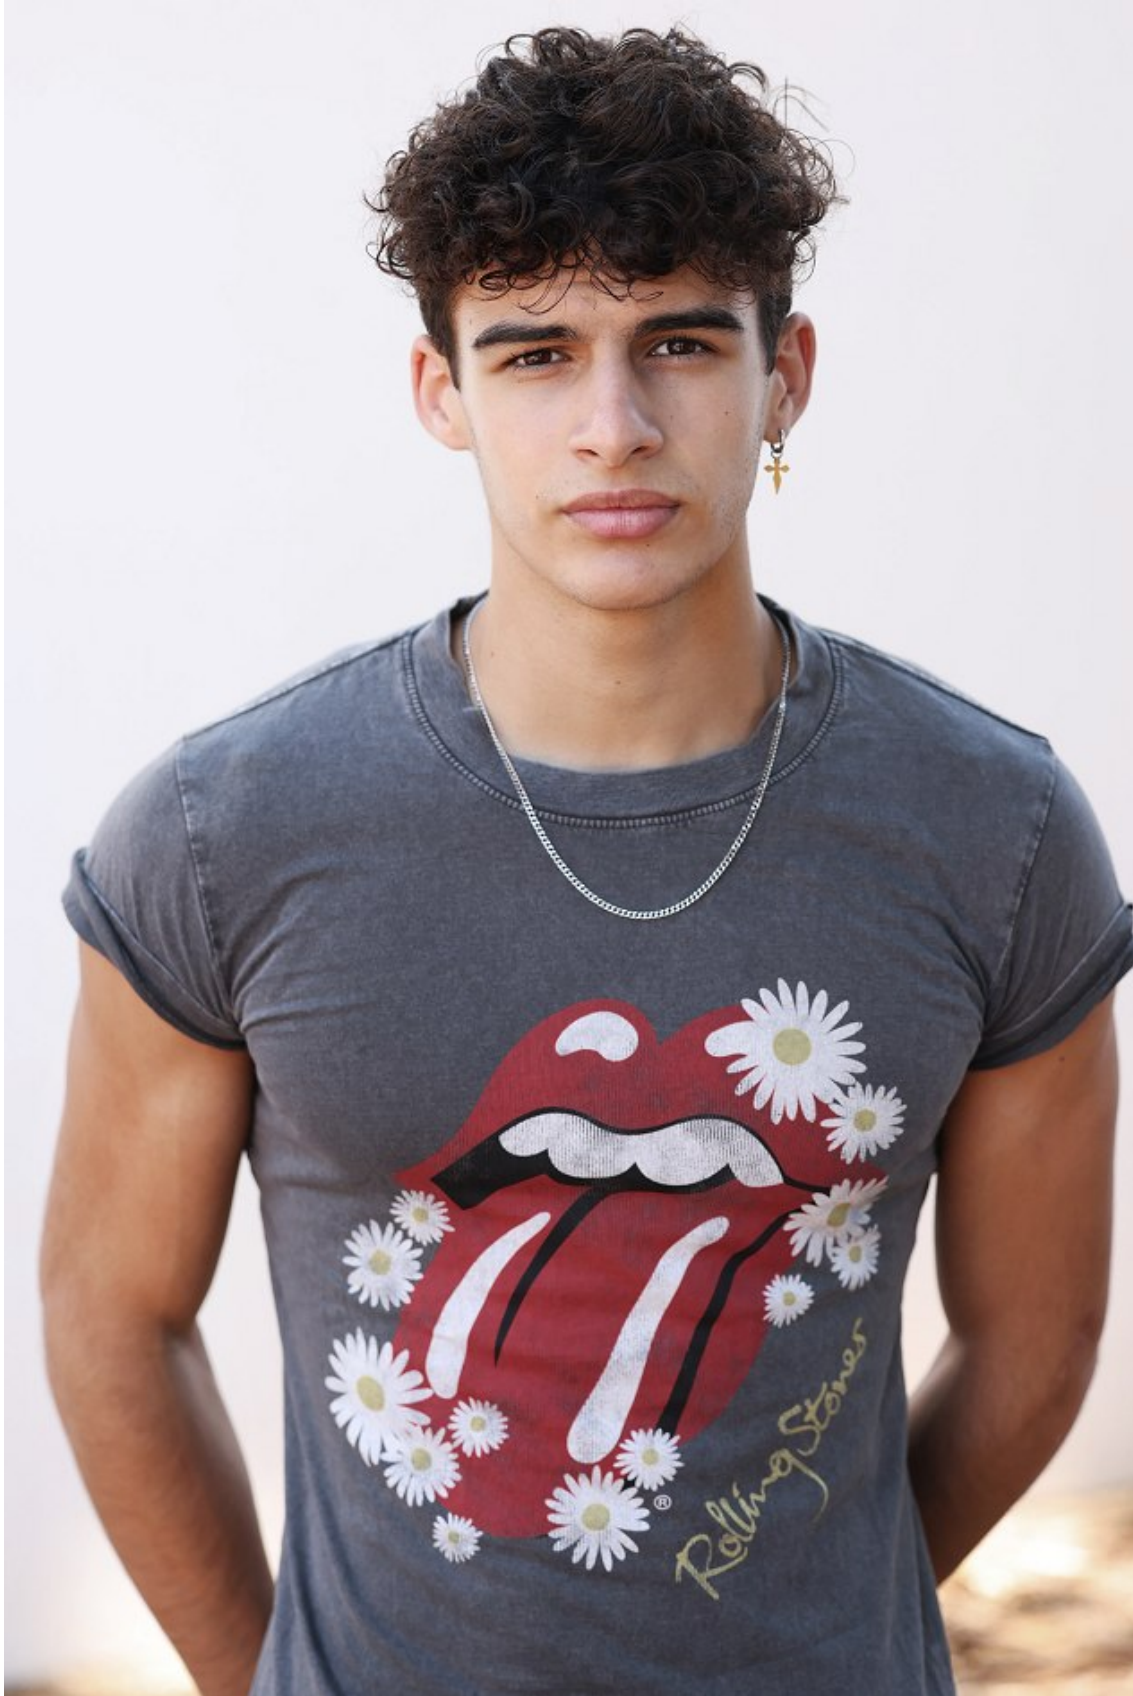

# BOSS MODELS

CAPE TOWN

GREGORY ROBINSON

Height: 184cm Chest: 100cm Waist: 69cm Suit: 40 R Shoe: 11 UK Hair: Dark Brown Eyes: Dark Brown