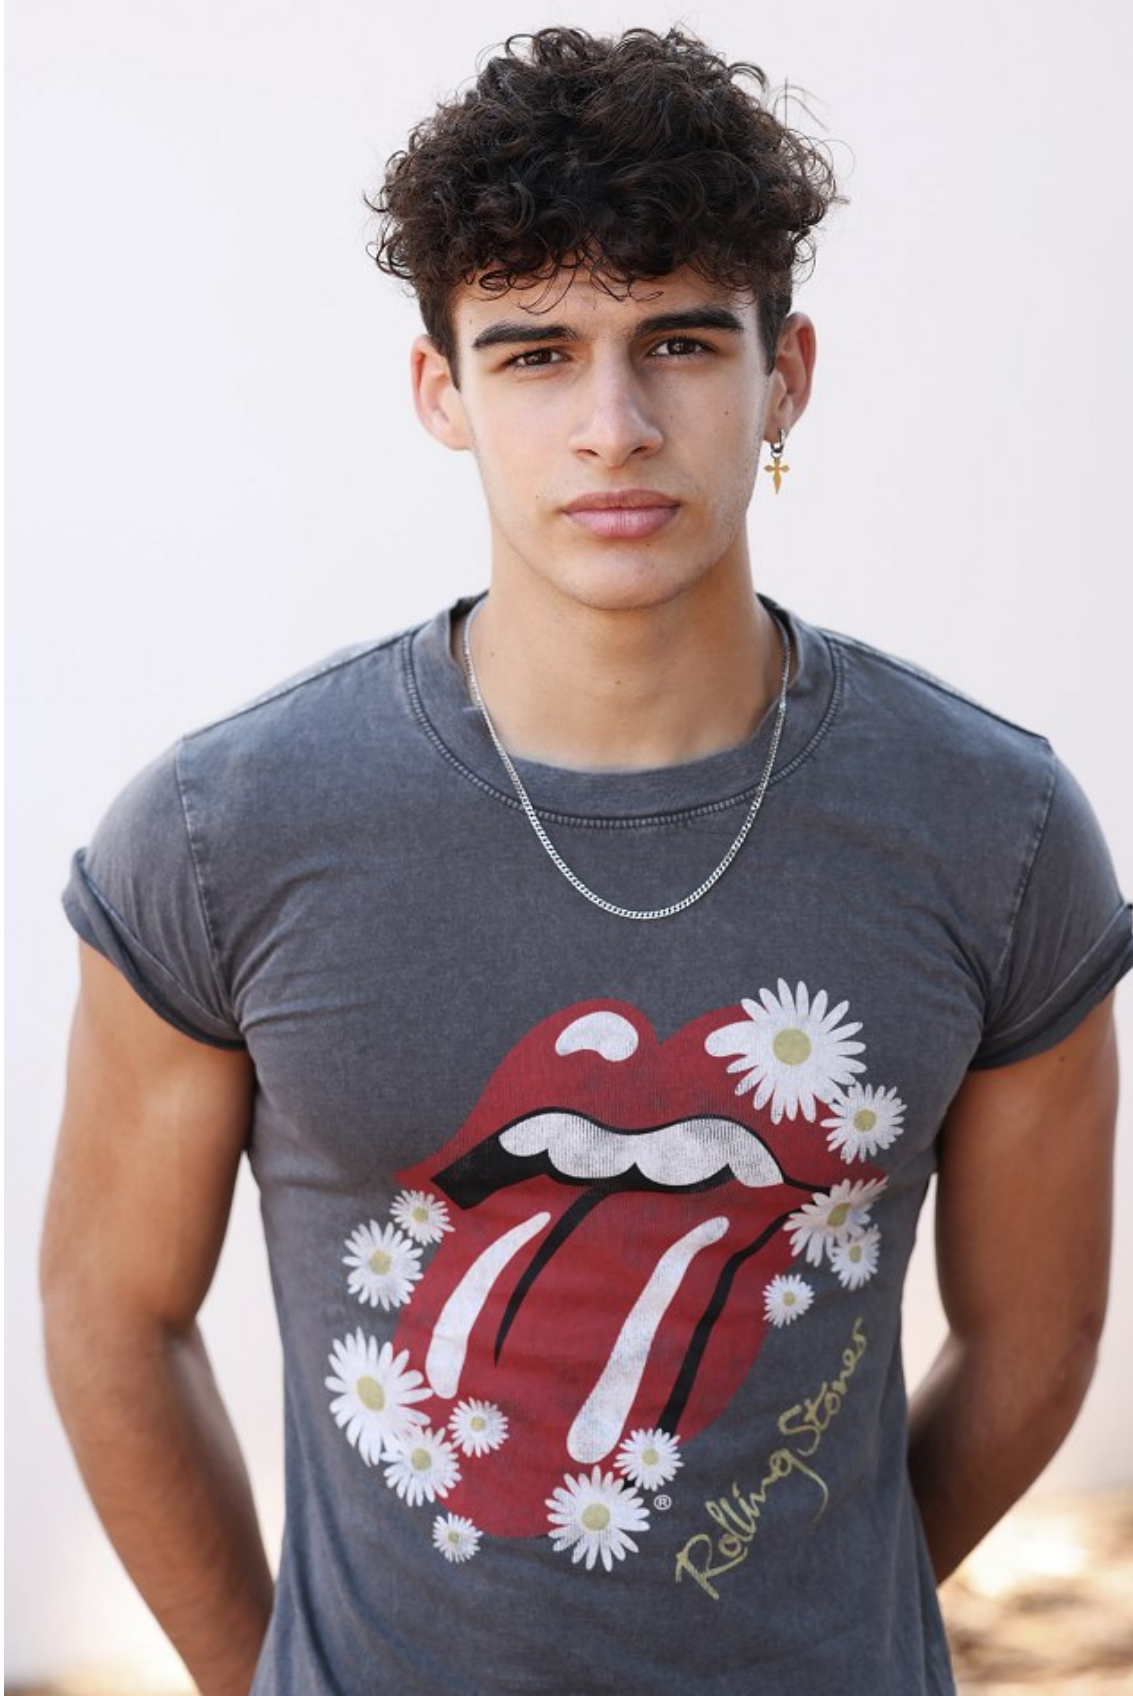

BOSS MODELS

CAPE TOWN

GREGORY ROBINSON

Height: 184cm Chest: 100cm Waist: 69cm Suit: 40 R Shoe: 11 UK Hair: Dark Brown Eyes: Dark Brown

BOSS MODELS

CAPE TOWN

GREGORY ROBINSON

Height: 184cm Chest: 100cm Waist: 69cm Suit: 40 R Shoe: 11 UK Hair: Dark Brown Eyes: Dark Brown