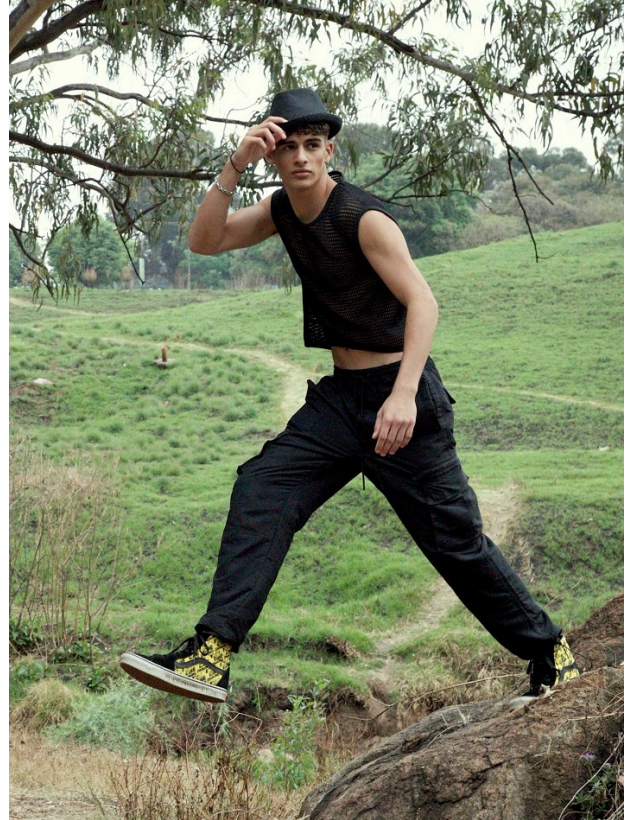

BOSS MODELS

CAPE TOWN

GREGORY ROBINSON

Height: 184cm Chest: 101cm Waist: 69cm Suit: 40 R Shoe: 11 UK Hair: Dark Brown Eyes: Dark Brown