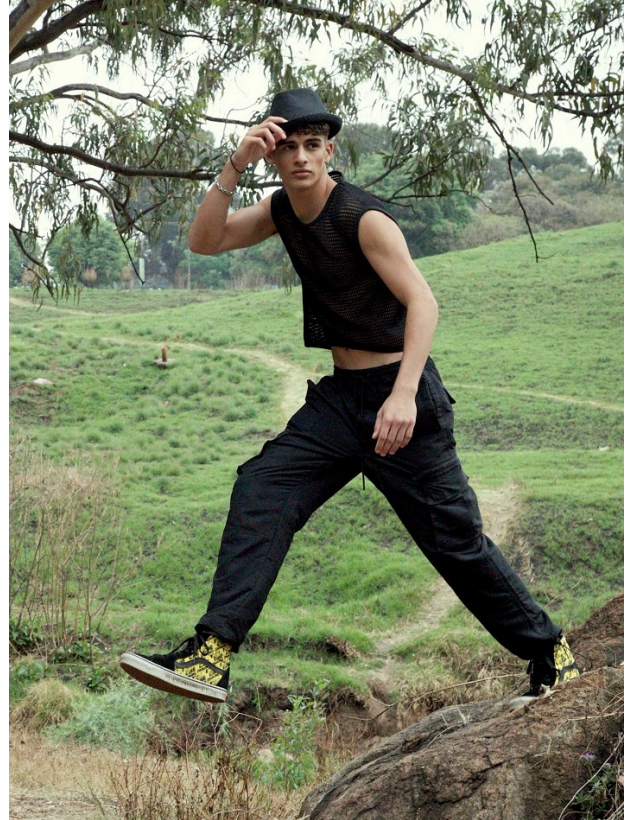

BOSS MODELS

CAPE TOWN

GREGORY ROBINSON

Height: 184cm Chest: 100cm Waist: 69cm Suit: 40 R Shoe: 11 UK Hair: Dark Brown Eyes: Dark Brown