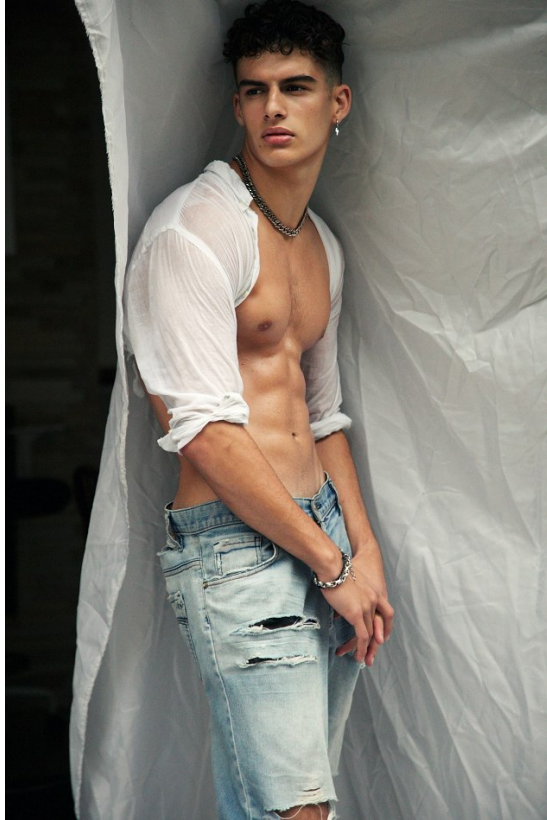

BOSS MODELS

CAPE TOWN

GREGORY ROBINSON

Height: 184cm Chest: 101cm Waist: 69cm Suit: 40 R Shoe: 11 UK Hair: Dark Brown Eyes: Dark Brown