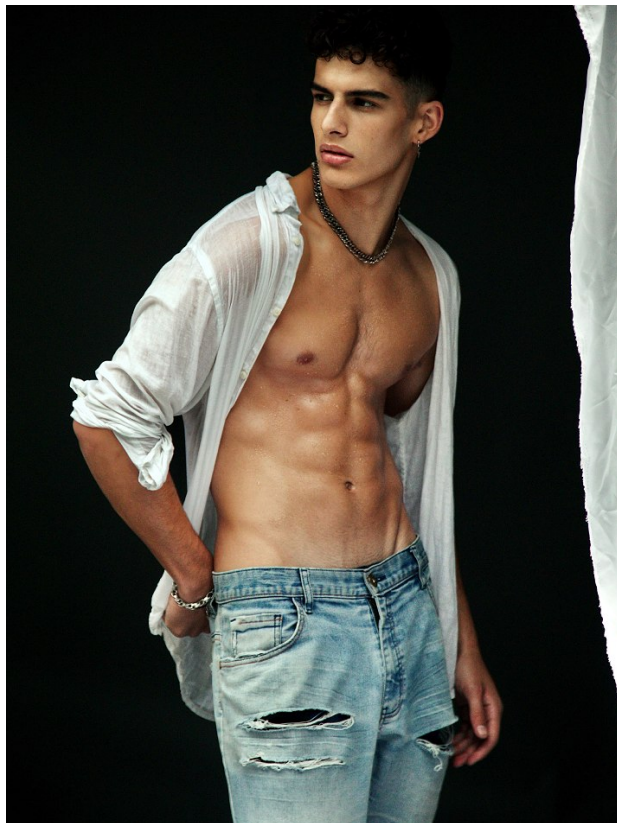

BOSS MODELS

CAPE TOWN

GREGORY ROBINSON

Height: 184cm Chest: 101cm Waist: 69cm Suit: 40 R Shoe: 11 UK Hair: Dark Brown Eyes: Dark Brown

BOSS MODELS

CAPE TOWN

GREGORY ROBINSON

Height: 184cm Chest: 101cm Waist: 69cm Suit: 40 R Shoe: 11 UK Hair: Dark Brown Eyes: Dark Brown

BOSS MODELS

CAPE TOWN

GREGORY ROBINSON

Height: 184cm Chest: 101cm Waist: 69cm Suit: 40 R Shoe: 11 UK Hair: Dark Brown Eyes: Dark Brown