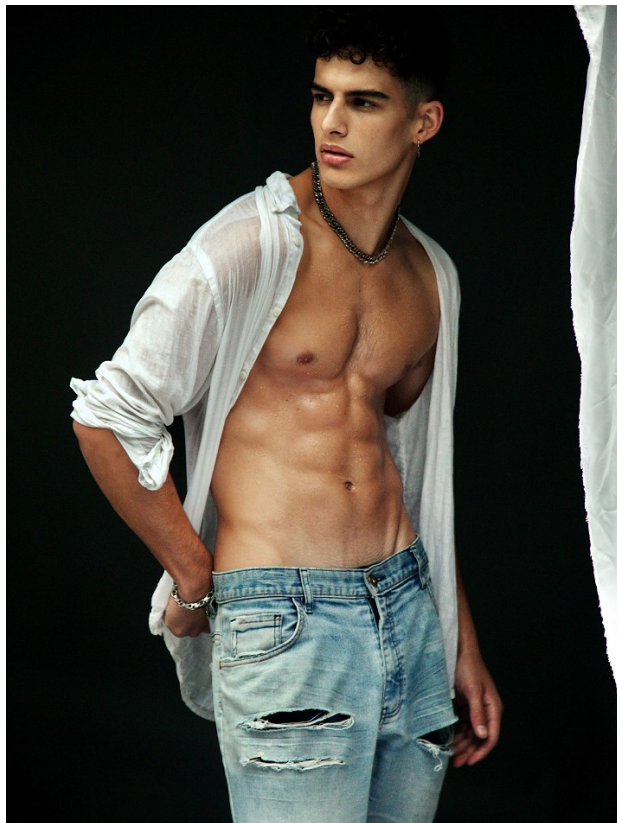

# BOSS MODELS

CAPE TOWN

GREGORY ROBINSON

Height: 184cm Chest: 101cm Waist: 69cm Suit: 40 R Shoe: 11 UK Hair: Dark Brown Eyes: Dark Brown

# BOSS MODELS

CAPE TOWN

## GREGORY ROBINSON

Height: 184cm Chest: 101cm Waist: 69cm Suit: 40 R Shoe: 11 UK Hair: Dark Brown Eyes: Dark Brown

# BOSS MODELS

CAPE TOWN

**GREGORY ROBINSON**

Height: 184cm Chest: 101cm Waist: 69cm Suit: 40 R Shoe: 11 UK Hair: Dark Brown Eyes: Dark Brown