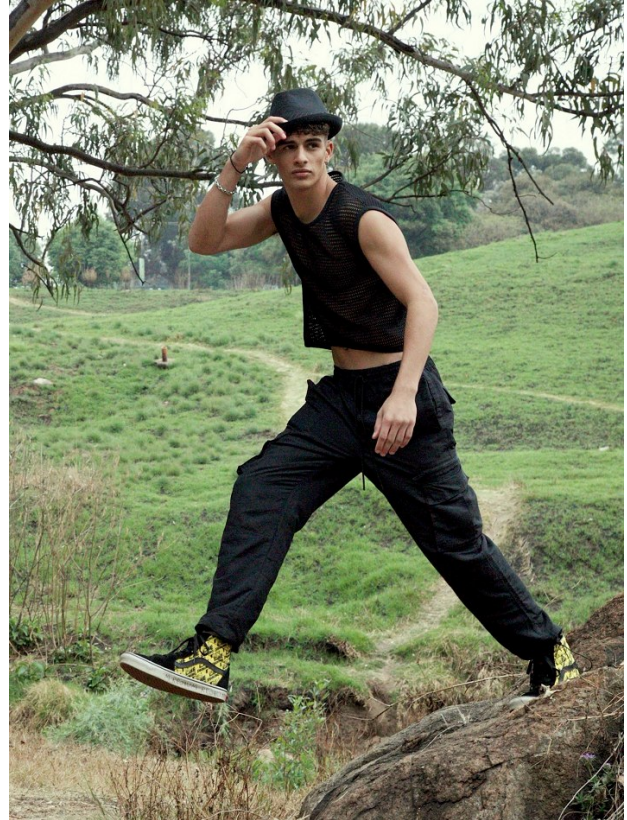

BOSS MODELS

CAPE TOWN

GREGORY ROBINSON

Height: 184cm Chest: 101cm Waist: 69cm Suit: 40 R Shoe: 11 UK Hair: Dark Brown Eyes: Dark Brown

BOSS MODELS

CAPE TOWN

GREGORY ROBINSON

Height: 184cm Chest: 101cm Waist: 69cm Suit: 40 R Shoe: 11 UK Hair: Dark Brown Eyes: Dark Brown

BOSS MODELS

CAPE TOWN

GREGORY ROBINSON

Height: 184cm Chest: 101cm Waist: 69cm Suit: 40 R Shoe: 11 UK Hair: Dark Brown Eyes: Dark Brown