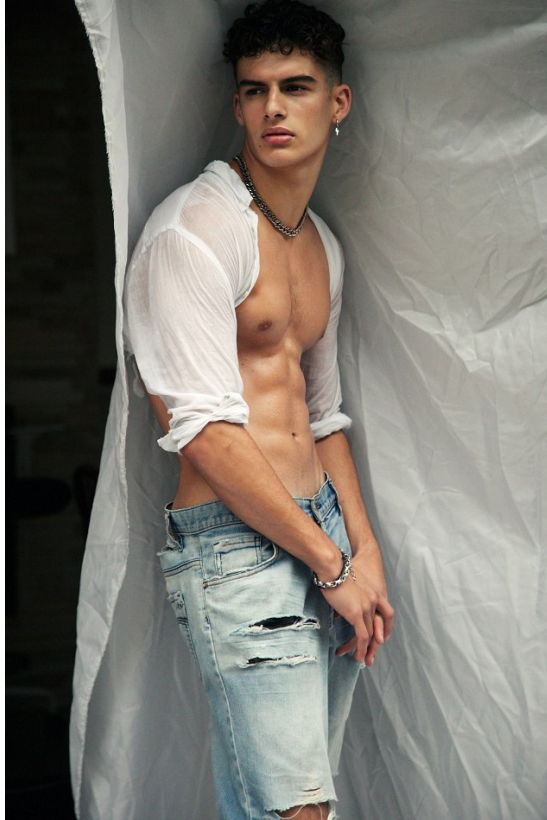

BOSS MODELS

CAPE TOWN

GREGORY ROBINSON

Height: 184cm Chest: 101cm Waist: 69cm Suit: 40 R Shoe: 11 UK Hair: Dark Brown Eyes: Dark Brown

BOSS MODELS

CAPE TOWN

GREGORY ROBINSON

Height: 184cm Chest: 101cm Waist: 69cm Suit: 40 R Shoe: 11 UK Hair: Dark Brown Eyes: Dark Brown

BOSS MODELS

CAPE TOWN

GREGORY ROBINSON

Height: 184cm Chest: 101cm Waist: 69cm Suit: 40 R Shoe: 11 UK Hair: Dark Brown Eyes: Dark Brown