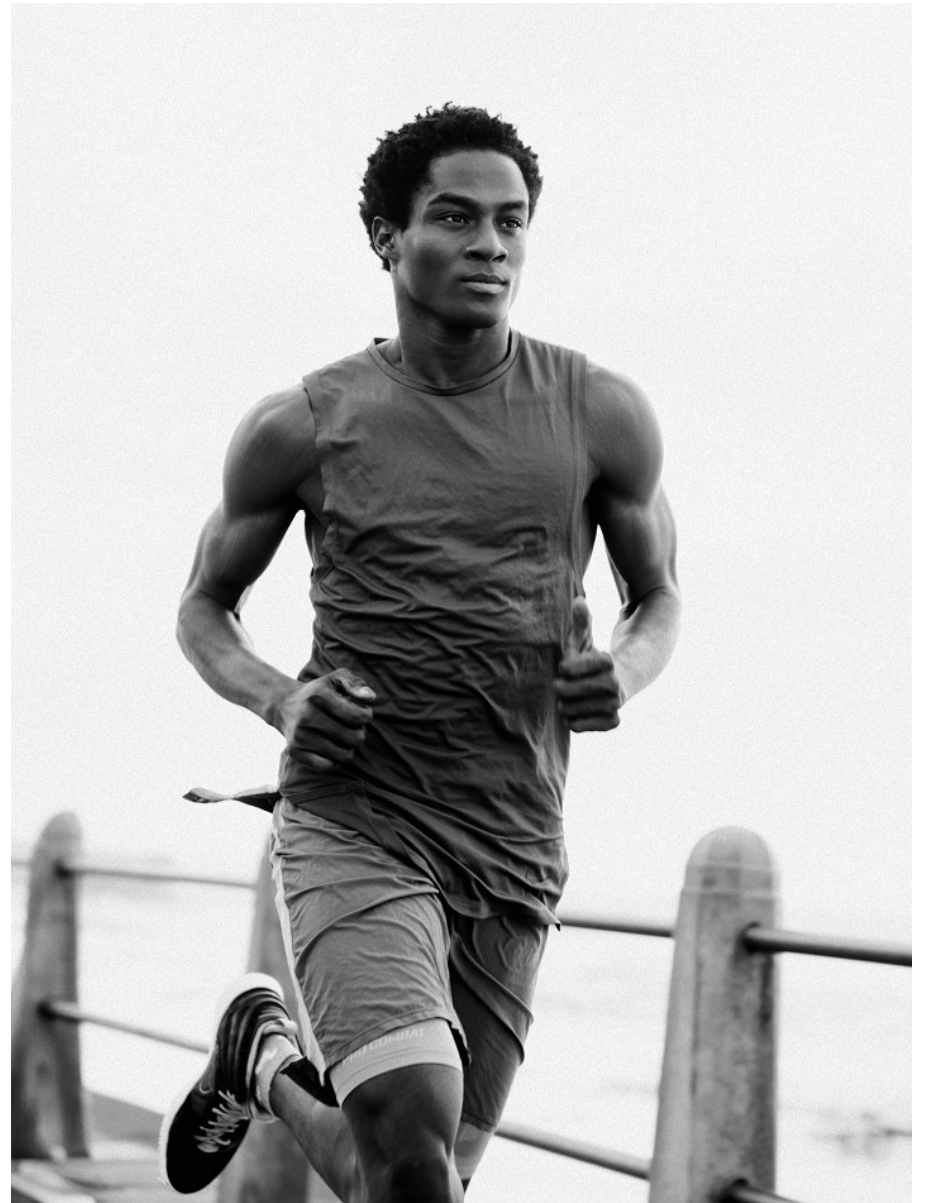

BOSS MODELS

CAPE TOWN

JAVIS MPAMA

Height: 188cm Chest: 97cm Waist: 76cm Suit: 39.5 R Shoe: 9.5 UK Hair: Black Eyes: Brown