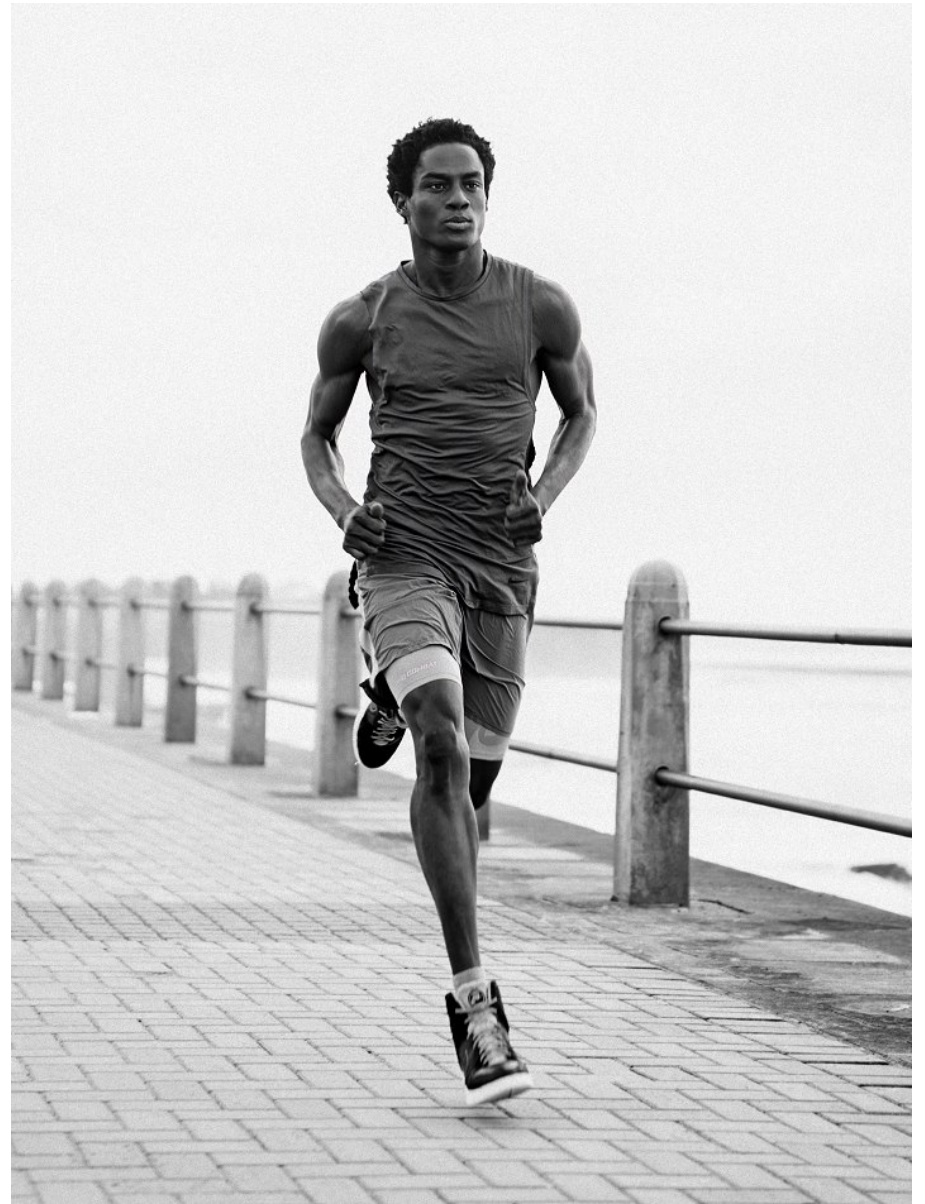

BOSS MODELS

CAPE TOWN

JAVIS MPAMA

Height: 188cm Chest: 97cm Waist: 76cm Suit: 39.5 R Shoe: 9.5 UK Hair: Black Eyes: Brown