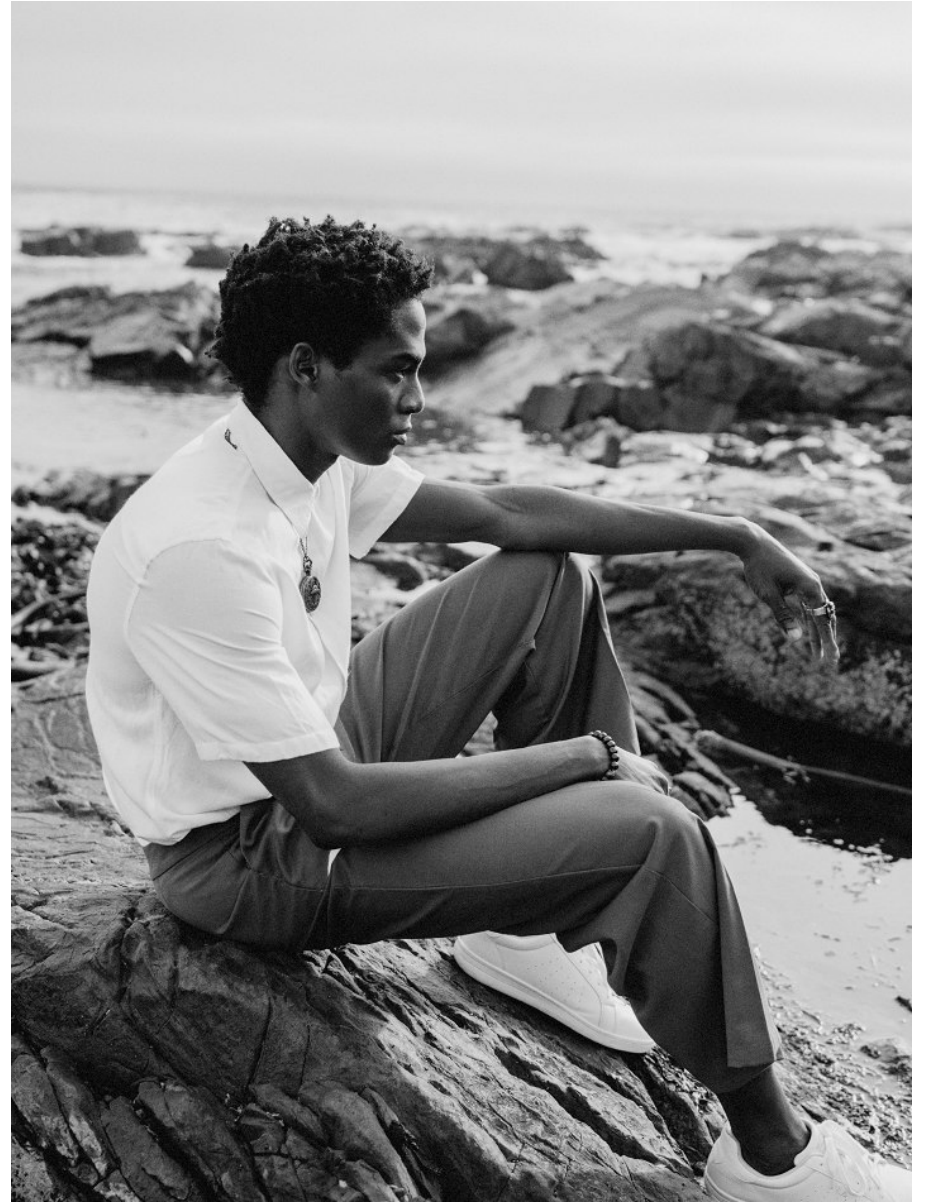

BOSS MODELS

CAPE TOWN

Height: 188cm Chest: 97cm Waist: 76cm Suit: 39.5 R Shoe: 9.5 UK Hair: Black Eyes: Brown