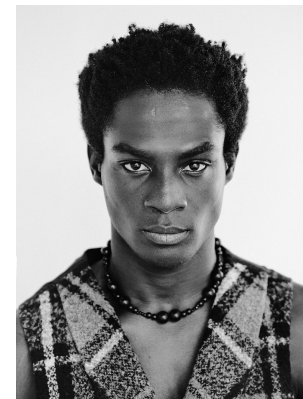

BOSS MODELS

CAPE TOWN

JAVIS MPAMA

Height: 188cm Chest: 97cm Waist: 76cm Suit: 39.5 R Shoe: 9.5 UK Hair: Black Eyes: Brown

BOSS MODELS

CAPE TOWN

JAVIS MPAMA

Height: 188cm Chest: 97cm Waist: 76cm Suit: 39.5 R Shoe: 9.5 UK Hair: Black Eyes: Brown