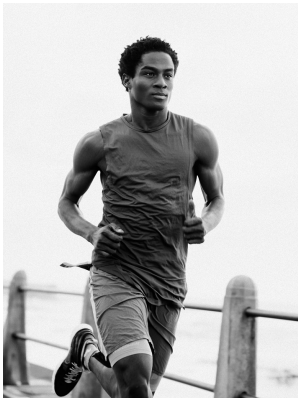

BOSS MODELS

CAPE TOWN

JAVIS MPAMA

Height: 188cm Chest: 97cm Waist: 76cm Suit: 39.5 R Shoe: 9.5 UK Hair: Black Eyes: Brown

BOSS MODELS

CAPE TOWN

JAVIS MPAMA

Height: 188cm Chest: 97cm Waist: 76cm Suit: 39.5 R Shoe: 9.5 UK Hair: Black Eyes: Brown