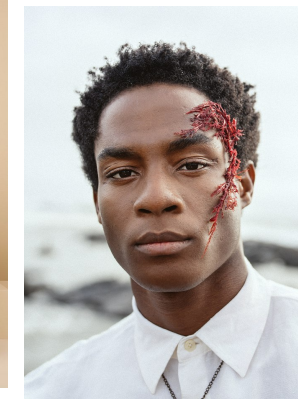

BOSS MODELS

CAPE TOWN

JAVIS MPAMA

Height: 188cm Chest: 97cm Waist: 76cm Suit: 39.5 R Shoe: 9.5 UK Hair: Black Eyes: Brown

BOSS MODELS

CAPE TOWN

JAVIS MPAMA

Height: 188cm Chest: 97cm Waist: 76cm Suit: 39.5 R Shoe: 9.5 UK Hair: Black Eyes: Brown