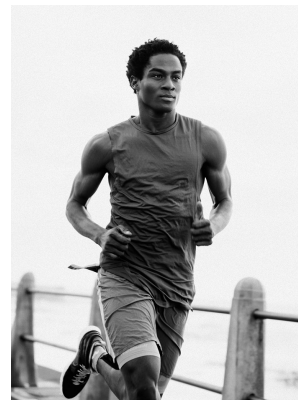

BOSS MODELS

CAPE TOWN

JAVIS MPAMA

Height: 188cm Chest: 97cm Waist: 76cm Suit: 39.5 R Shoe: 9.5 UK Hair: Black Eyes: Brown

BOSS MODELS

CAPE TOWN

JAVIS MPAMA

Height: 188cm Chest: 97cm Waist: 76cm Suit: 39.5 R Shoe: 9.5 UK Hair: Black Eyes: Brown

BOSS MODELS

CAPE TOWN

JAVIS MPAMA

Height: 188cm Chest: 97cm Waist: 76cm Suit: 39.5 R Shoe: 9.5 UK Hair: Black Eyes: Brown