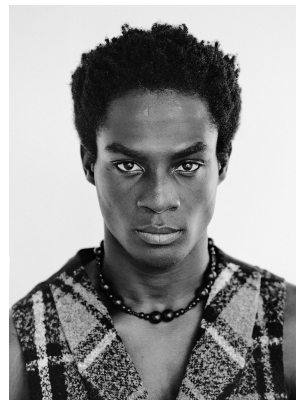

BOSS MODELS

CAPE TOWN

JAVIS MPAMA

Height: 188cm Chest: 97cm Waist: 76cm Suit: 39.5 R Shoe: 9.5 UK Hair: Black Eyes: Brown

BOSS MODELS

CAPE TOWN

JAVIS MPAMA

Height: 188cm Chest: 97cm Waist: 76cm Suit: 39.5 R Shoe: 9.5 UK Hair: Black Eyes: Brown