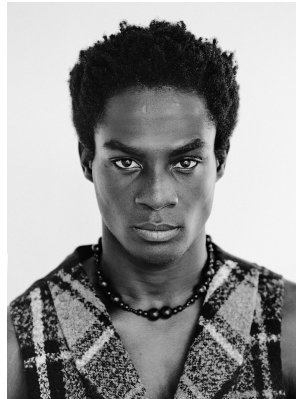

BOSS MODELS

CAPE TOWN

JAVIS MPAMA

Height: 188cm Chest: 97cm Waist: 76cm Suit: 39.5 R Shoe: 9.5 UK Hair: Black Eyes: Brown

BOSS MODELS

CAPE TOWN

JAVIS MPAMA

Height: 188cm Chest: 97cm Waist: 76cm Suit: 39.5 R Shoe: 9.5 UK Hair: Black Eyes: Brown

BOSS MODELS

CAPE TOWN

JAVIS MPAMA

Height: 188cm Chest: 97cm Waist: 76cm Suit: 39.5 R Shoe: 9.5 UK Hair: Black Eyes: Brown