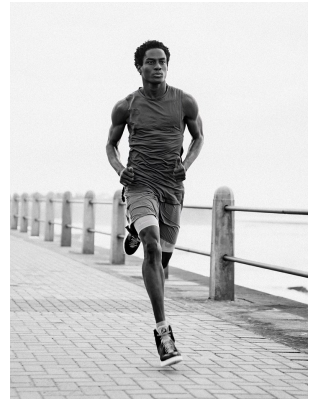

BOSS MODELS

CAPE TOWN

JAVIS MPAMA

Height: 188cm Chest: 97cm Waist: 76cm Suit: 39.5 R Shoe: 9.5 UK Hair: Black Eyes: Brown

BOSS MODELS

CAPE TOWN

JAVIS MPAMA

Height: 188cm Chest: 97cm Waist: 76cm Suit: 39.5 R Shoe: 9.5 UK Hair: Black Eyes: Brown