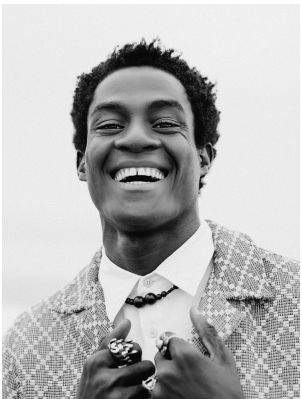

BOSS MODELS

CAPE TOWN

JAVIS MPAMA

Height: 188cm Chest: 97cm Waist: 76cm Suit: 39.5 R Shoe: 9.5 UK Hair: Black Eyes: Brown

BOSS MODELS

CAPE TOWN

JAVIS MPAMA

Height: 188cm Chest: 97cm Waist: 76cm Suit: 39.5 R Shoe: 9.5 UK Hair: Black Eyes: Brown

BOSS MODELS

CAPE TOWN

JAVIS MPAMA

Height: 188cm Chest: 97cm Waist: 76cm Suit: 39.5 R Shoe: 9.5 UK Hair: Black Eyes: Brown