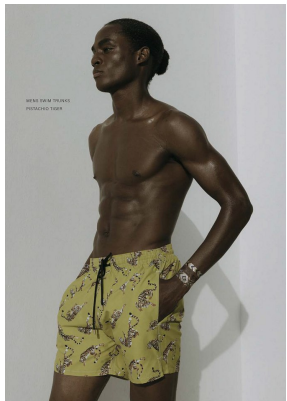

BOSS MODELS

CAPE TOWN

JAVIS MPAMA

Height: 188cm Chest: 97cm Waist: 76cm Suit: 39.5 R Shoe: 9.5 UK Hair: Black Eyes: Brown

BOSS MODELS

CAPE TOWN

JAVIS MPAMA

Height: 188cm Chest: 97cm Waist: 76cm Suit: 39.5 R Shoe: 9.5 UK Hair: Black Eyes: Brown