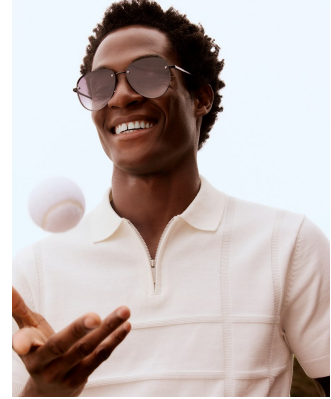

BOSS MODELS

CAPE TOWN

JAVIS MPAMA

Height: 188cm Chest: 97cm Waist: 76cm Suit: 39.5 R Shoe: 9.5 UK Hair: Black Eyes: Brown

BOSS MODELS

CAPE TOWN

JAVIS MPAMA

Height: 188cm Chest: 97cm Waist: 76cm Suit: 39.5 R Shoe: 9.5 UK Hair: Black Eyes: Brown

BOSS MODELS

CAPE TOWN

JAVIS MPAMA

Height: 188cm Chest: 97cm Waist: 76cm Suit: 39.5 R Shoe: 9.5 UK Hair: Black Eyes: Brown