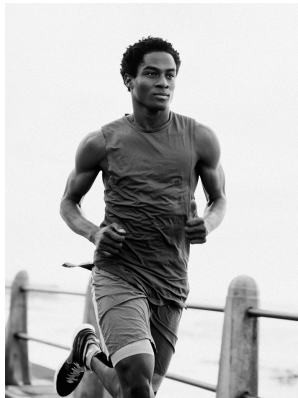

BOSS MODELS

CAPE TOWN

JAVIS MPAMA

Height: 188cm Chest: 97cm Waist: 76cm Suit: 39.5 R Shoe: 9.5 UK Hair: Black Eyes: Brown

BOSS MODELS

CAPE TOWN

JAVIS MPAMA

Height: 188cm Chest: 97cm Waist: 76cm Suit: 39.5 R Shoe: 9.5 UK Hair: Black Eyes: Brown