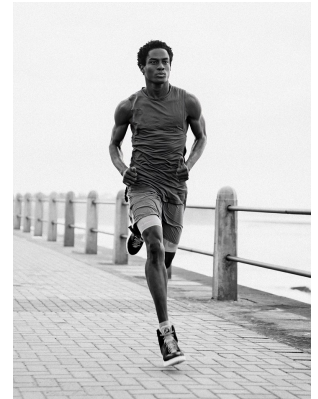

BOSS MODELS

CAPE TOWN

JAVIS MPAMA

Height: 188cm Chest: 97cm Waist: 76cm Suit: 39.5 R Shoe: 9.5 UK Hair: Black Eyes: Brown

BOSS MODELS

CAPE TOWN

JAVIS MPAMA

Height: 188cm Chest: 97cm Waist: 76cm Suit: 39.5 R Shoe: 9.5 UK Hair: Black Eyes: Brown