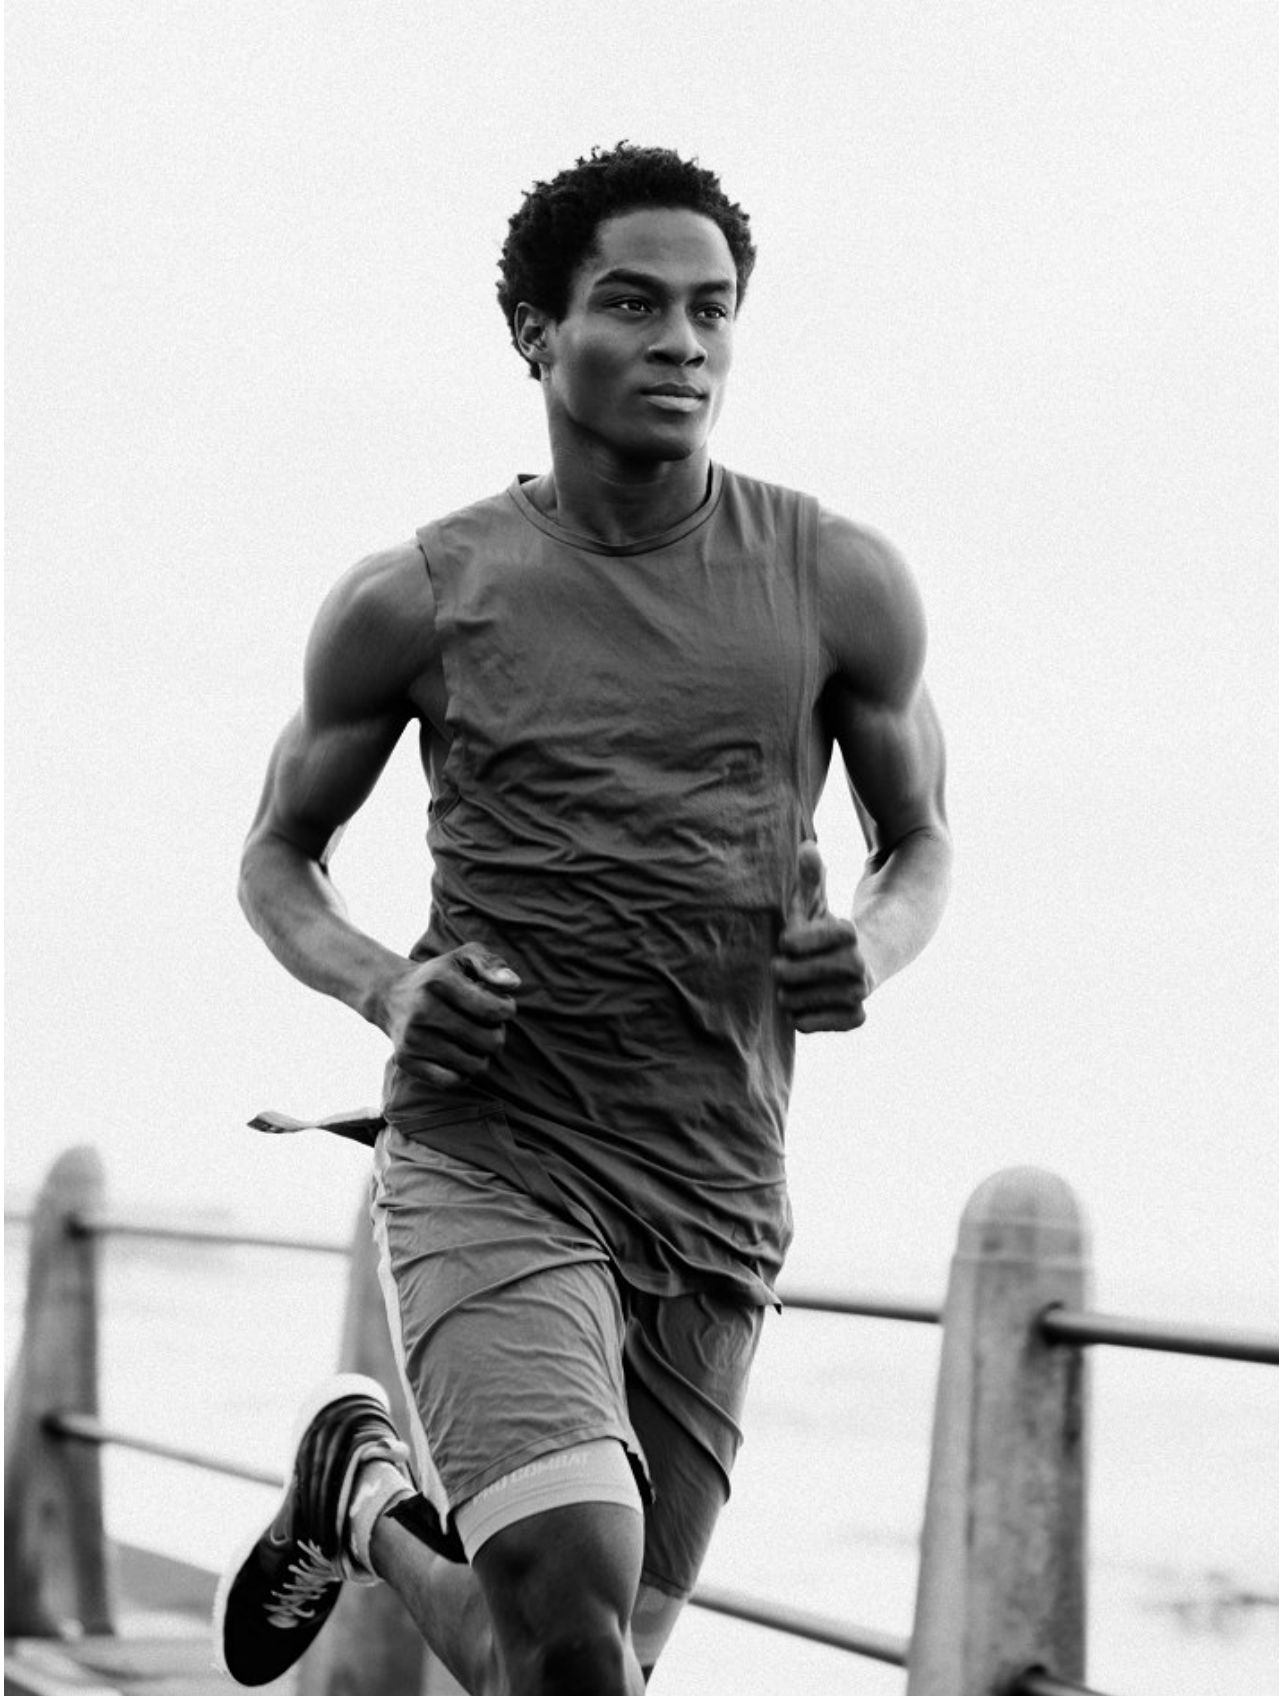

BOSS MODELS

CAPE TOWN

JAVIS MPAMA

Height: 188cm Chest: 97cm Waist: 76cm Suit: 39.5 R Shoe: 9.5 UK Hair: Black Eyes: Brown