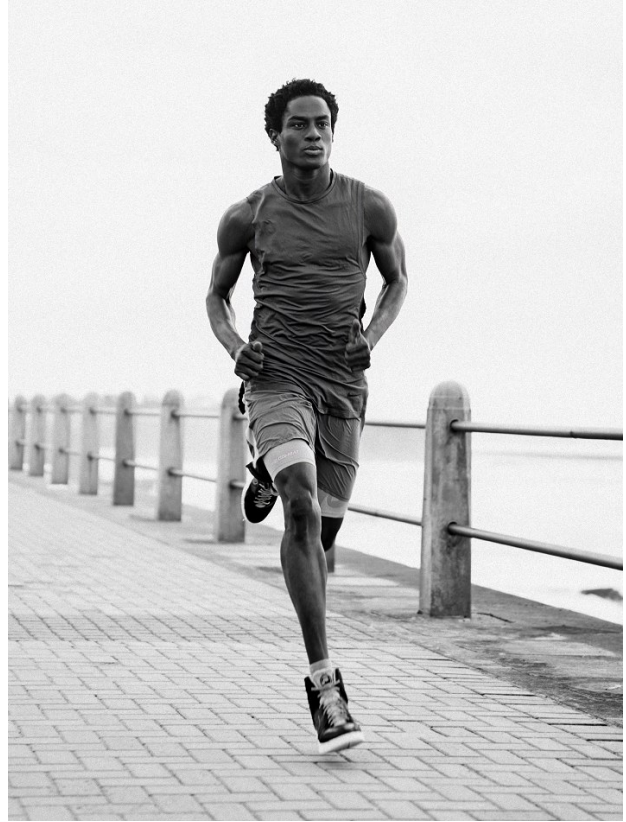

BOSS MODELS

CAPE TOWN

JAVIS MPAMA

Height: 188cm Chest: 97cm Waist: 76cm Suit: 39.5 R Shoe: 9.5 UK Hair: Black Eyes: Brown