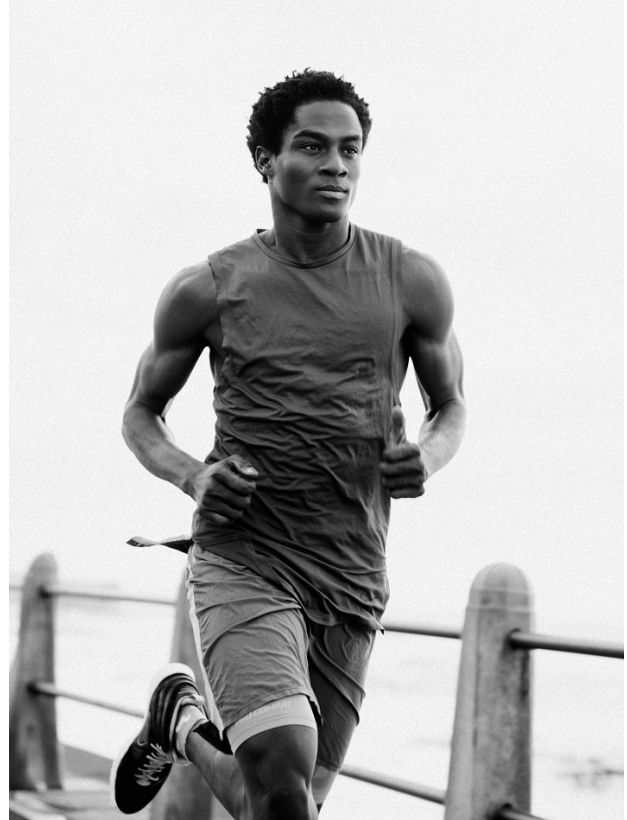

BOSS MODELS

CAPE TOWN

JAVIS MPAMA

Height: 188cm Chest: 97cm Waist: 76cm Suit: 39.5 R Shoe: 9.5 UK Hair: Black Eyes: Brown