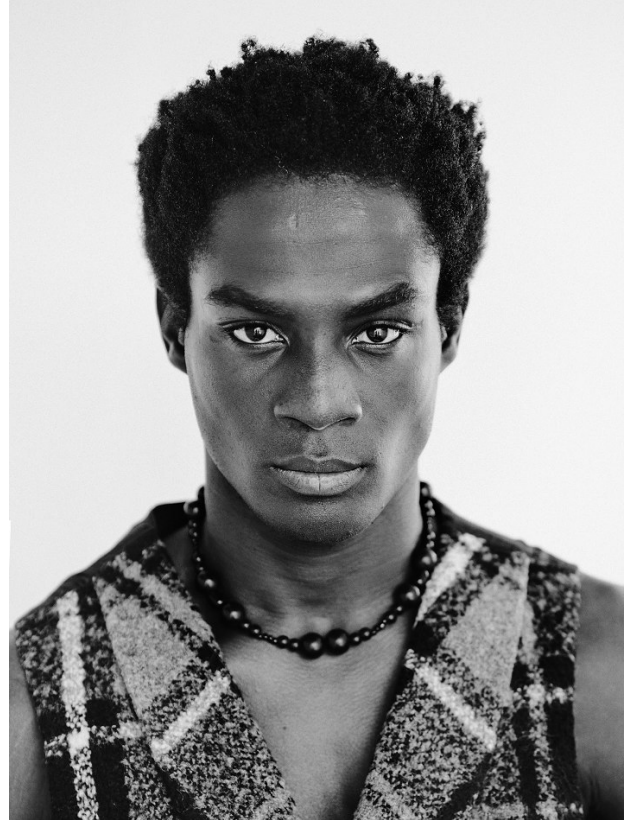

BOSS MODELS

CAPE TOWN

JAVIS MPAMA

Height: 188cm Chest: 97cm Waist: 76cm Suit: 39.5 R Shoe: 9.5 UK Hair: Black Eyes: Brown