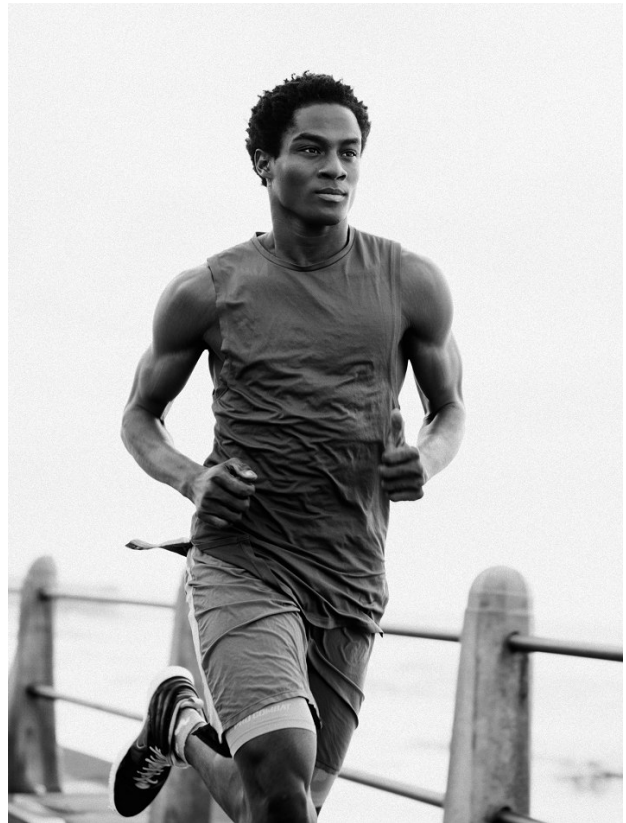

BOSS MODELS

CAPE TOWN

JAVIS MPAMA

Height: 188cm Chest: 97cm Waist: 76cm Suit: 39.5 R Shoe: 9.5 UK Hair: Black Eyes: Brown