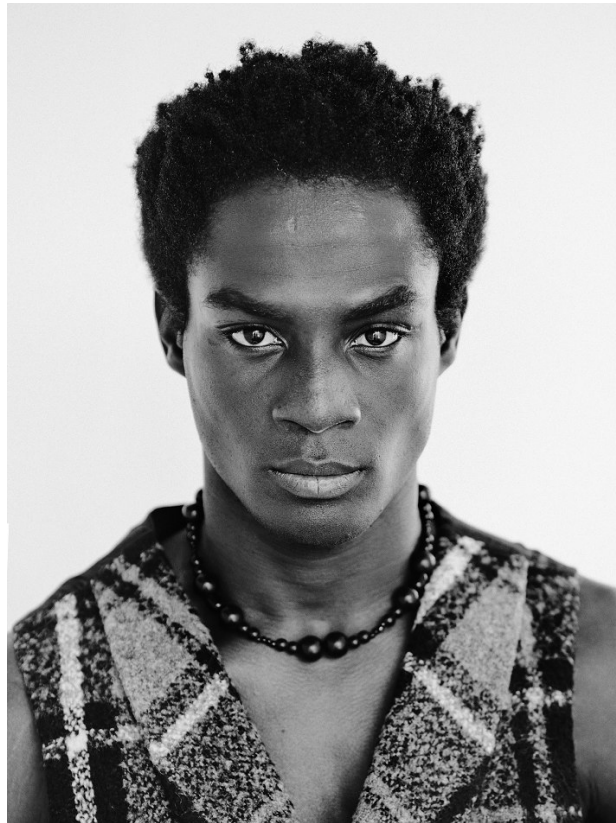

BOSS MODELS

CAPE TOWN

JAVIS MPAMA

Height: 188cm Chest: 97cm Waist: 76cm Suit: 39.5 R Shoe: 9.5 UK Hair: Black Eyes: Brown