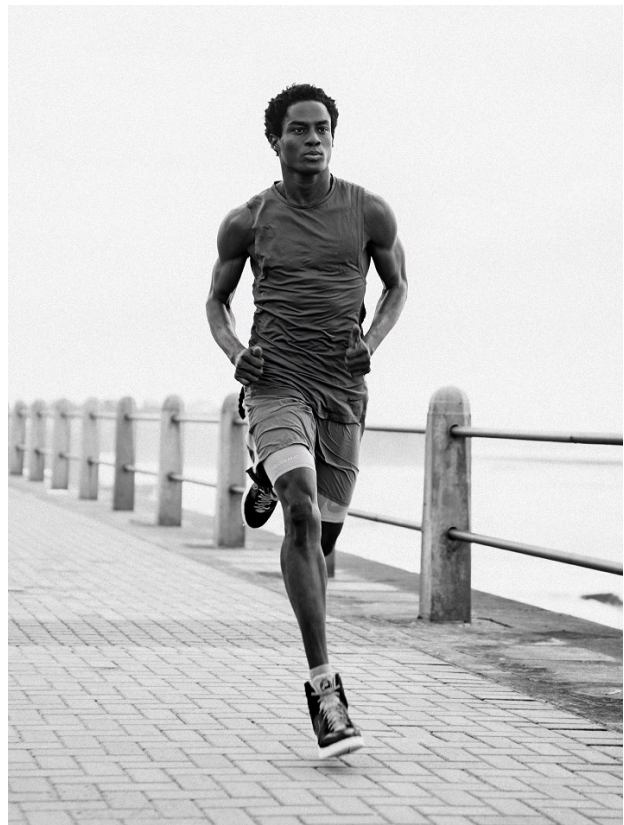

BOSS MODELS

CAPE TOWN

JAVIS MPAMA

Height: 188cm Chest: 97cm Waist: 76cm Suit: 39.5 R Shoe: 9.5 UK Hair: Black Eyes: Brown