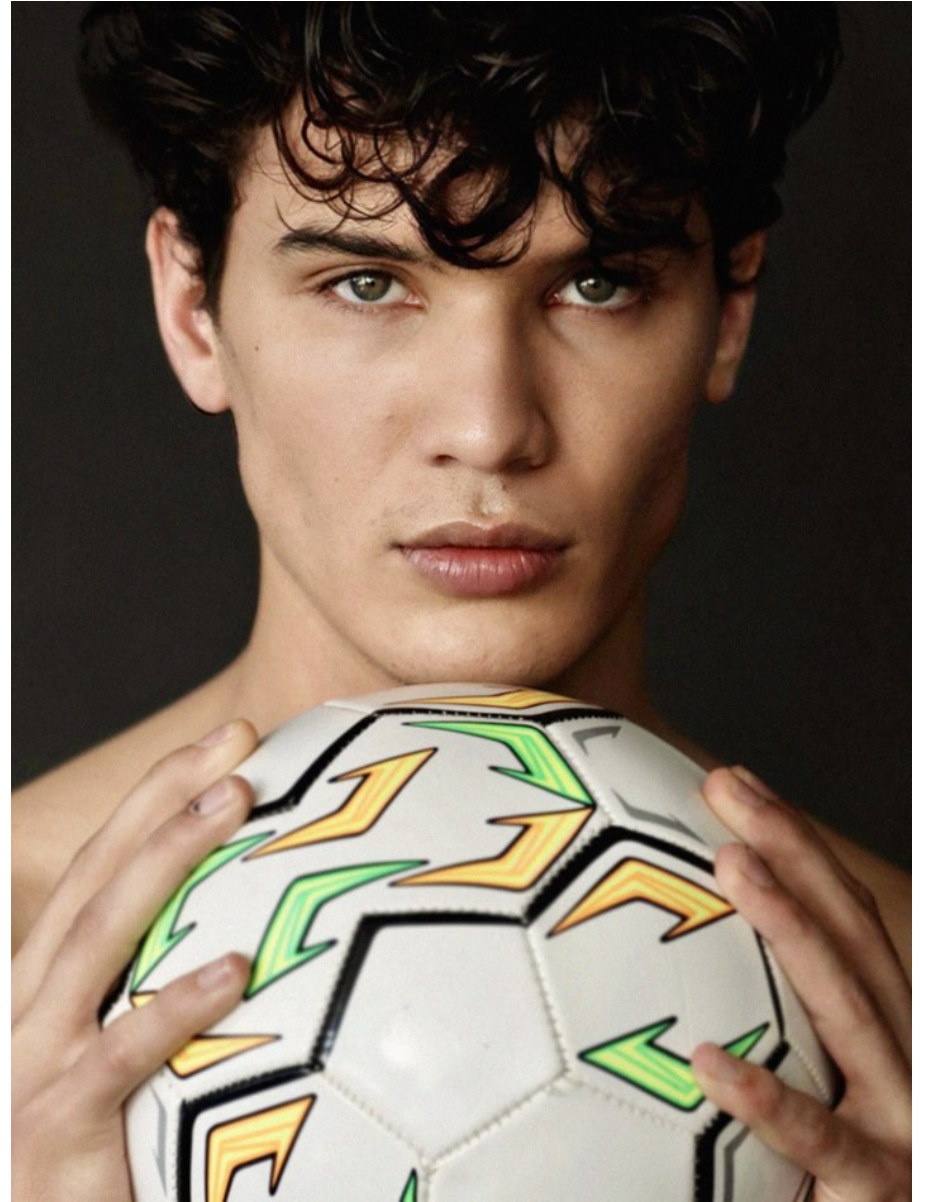

BOSS MODELS

CAPE TOWN

JORDAN WHITCHER

Height: 189cm Chest: 100cm Waist: 81cm Suit: 40 R Shoe: 10 UK Hair: Black Eyes: Blue/Green

BOSS MODELS

CAPE TOWN

JORDAN WHITCHER

Height: 189cm Chest: 100cm Waist: 81cm Suit: 40 R Shoe: 10 UK Hair: Black Eyes: Blue/Green