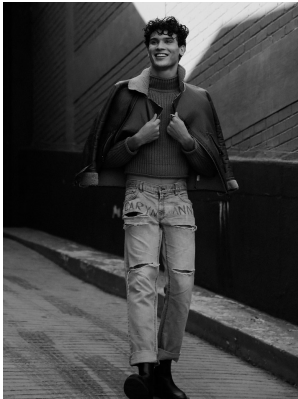

# BOSS MODELS

CAPE TOWN

## JORDAN WHITCHER

Height: 189cm Chest: 100cm Waist: 81cm Suit: 40 R Shoe: 10 UK Hair: Black Eyes: Blue/Green