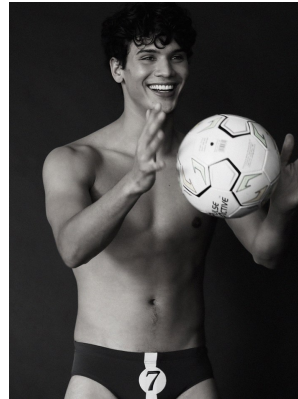

# BOSS MODELS

CAPE TOWN

## JORDAN WHITCHER

Height: 189cm Chest: 100cm Waist: 81cm Suit: 40 R Shoe: 10 UK Hair: Black Eyes: Blue/Green