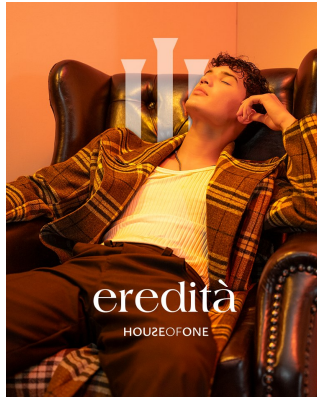

# BOSS MODELS

CAPE TOWN

## JORDAN WHITCHER

Height: 189cm Chest: 100cm Waist: 81cm Suit: 40 R Shoe: 10 UK Hair: Black Eyes: Blue/Green