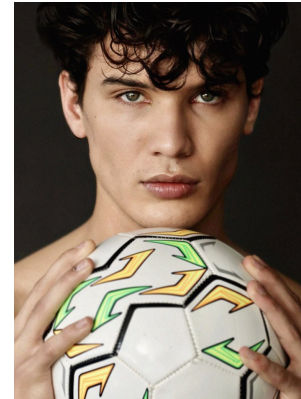

# BOSS MODELS

CAPE TOWN

## JORDAN WHITCHER

Height: 189cm Chest: 100cm Waist: 81cm Suit: 40 R Shoe: 10 UK Hair: Black Eyes: Blue/Green