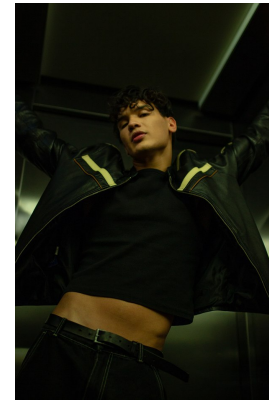

# BOSS MODELS

CAPE TOWN

## JORDAN WHITCHER

Height: 189cm Chest: 100cm Waist: 81cm Suit: 40 R Shoe: 10 UK Hair: Black Eyes: Blue/Green