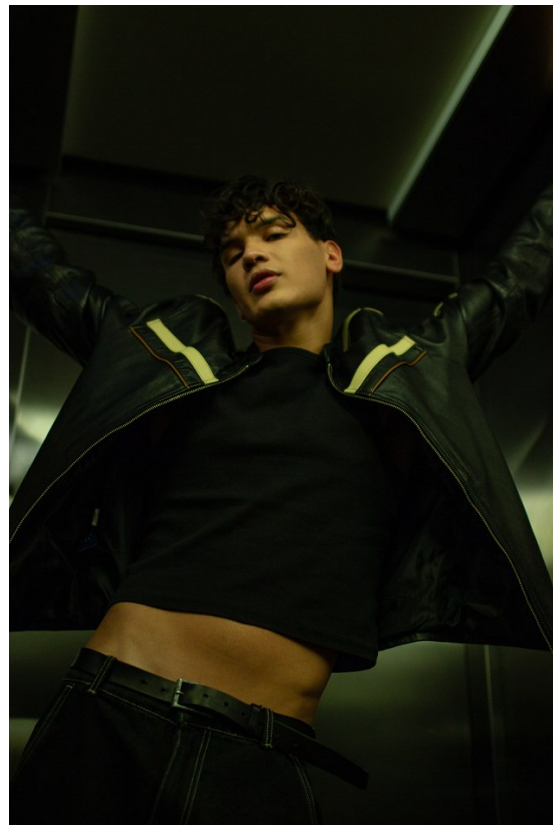

BOSS MODELS

CAPE TOWN

JORDAN WHITCHER

Height: 189cm Chest: 100cm Waist: 81cm Suit: 40 R Shoe: 10 UK Hair: Black Eyes: Blue/Green

BOSS MODELS

CAPE TOWN

JORDAN WHITCHER

Height: 189cm Chest: 100cm Waist: 81cm Suit: 40 R Shoe: 10 UK Hair: Black Eyes: Blue/Green

BOSS MODELS

CAPE TOWN

JORDAN WHITCHER

Height: 189cm Chest: 100cm Waist: 81cm Suit: 40 R Shoe: 10 UK Hair: Black Eyes: Blue/Green