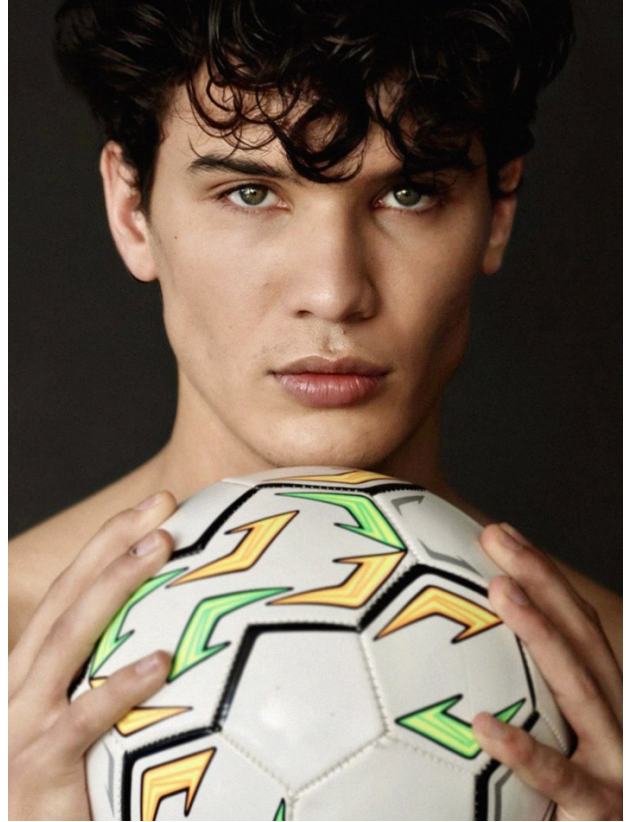

BOSS MODELS

CAPE TOWN

JORDAN WHITCHER

Height: 189cm Chest: 100cm Waist: 81cm Suit: 40 R Shoe: 10 UK Hair: Black Eyes: Blue/Green

BOSS MODELS

CAPE TOWN

JORDAN WHITCHER

Height: 189cm Chest: 100cm Waist: 81cm Suit: 40 R Shoe: 10 UK Hair: Black Eyes: Blue/Green

BOSS MODELS

CAPE TOWN

JORDAN WHITCHER

Height: 189cm Chest: 100cm Waist: 81cm Suit: 40 R Shoe: 10 UK Hair: Black Eyes: Blue/Green