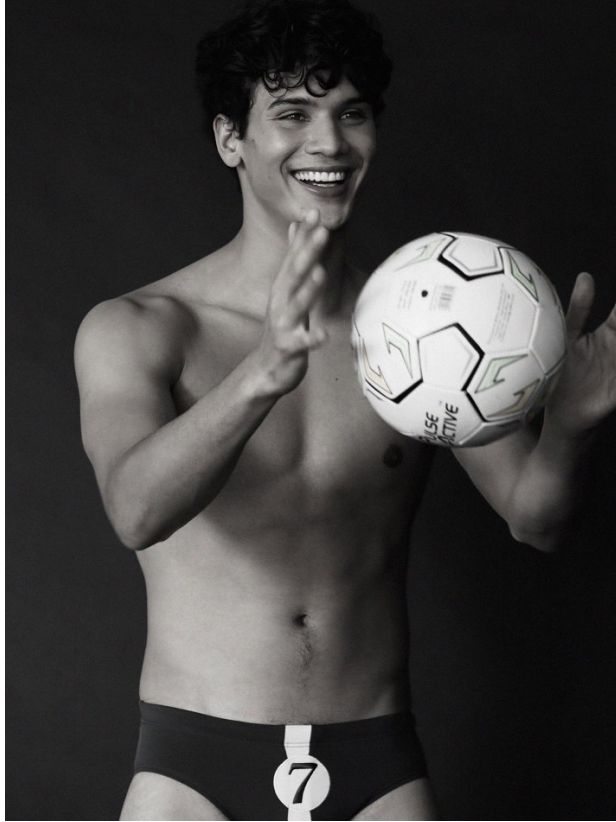

BOSS MODELS

CAPE TOWN

JORDAN WHITCHER

Height: 189cm Chest: 100cm Waist: 81cm Suit: 40 R Shoe: 10 UK Hair: Black Eyes: Blue/Green

BOSS MODELS

CAPE TOWN

JORDAN WHITCHER

Height: 189cm Chest: 100cm Waist: 81cm Suit: 40 R Shoe: 10 UK Hair: Black Eyes: Blue/Green

BOSS MODELS

CAPE TOWN

JORDAN WHITCHER

Height: 189cm Chest: 100cm Waist: 81cm Suit: 40 R Shoe: 10 UK Hair: Black Eyes: Blue/Green