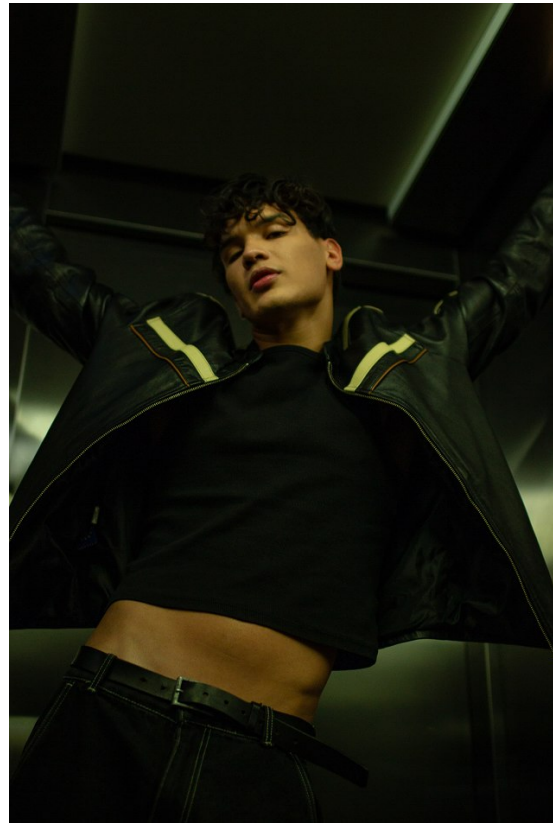

BOSS MODELS

CAPE TOWN

JORDAN WHITCHER

Height: 189cm Chest: 100cm Waist: 81cm Suit: 40 R Shoe: 10 UK Hair: Black Eyes: Blue/Green

BOSS MODELS

CAPE TOWN

JORDAN WHITCHER

Height: 189cm Chest: 100cm Waist: 81cm Suit: 40 R Shoe: 10 UK Hair: Black Eyes: Blue/Green

BOSS MODELS

CAPE TOWN

JORDAN WHITCHER

Height: 189cm Chest: 100cm Waist: 81cm Suit: 40 R Shoe: 10 UK Hair: Black Eyes: Blue/Green