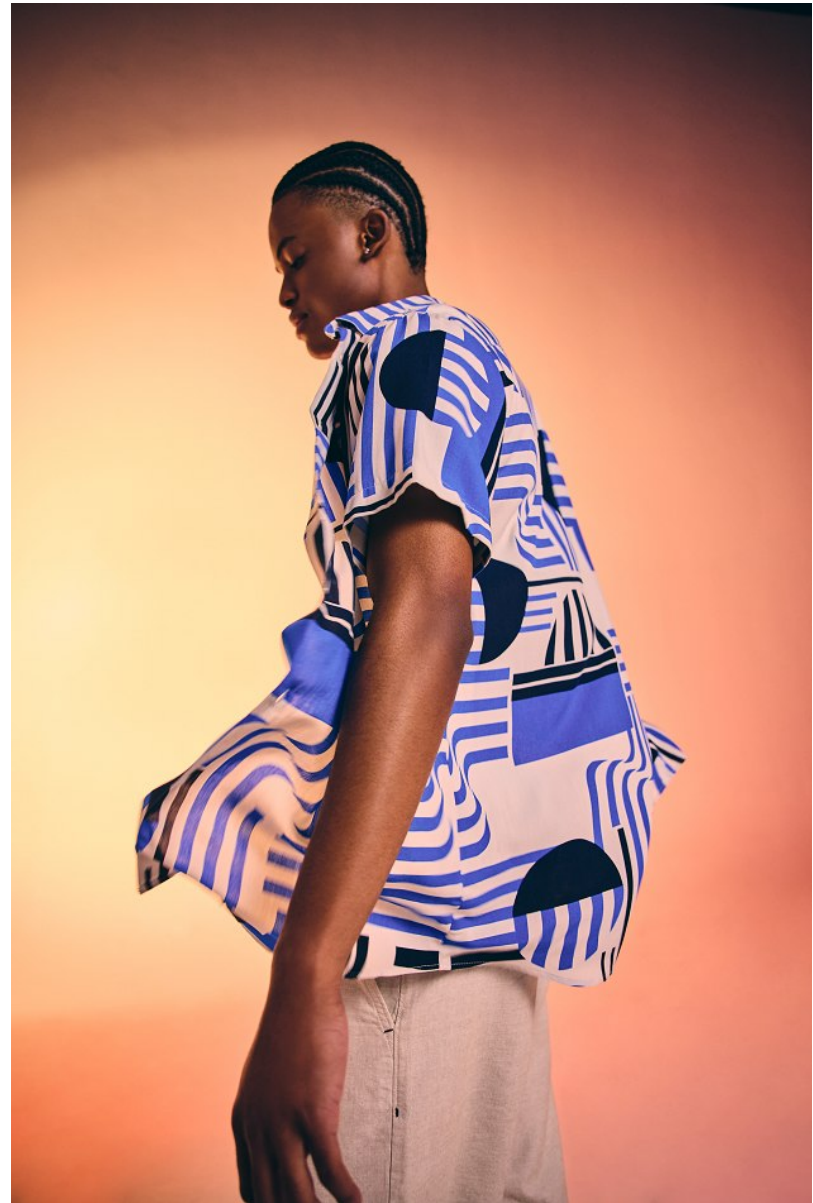

BOSS MODELS

CAPE TOWN

ORATILE LEKABE

Height: 190cm Chest: 96cm Waist: 74cm Suit: 36 L Shoe: 9 UK Hair: Black Eyes: Brown