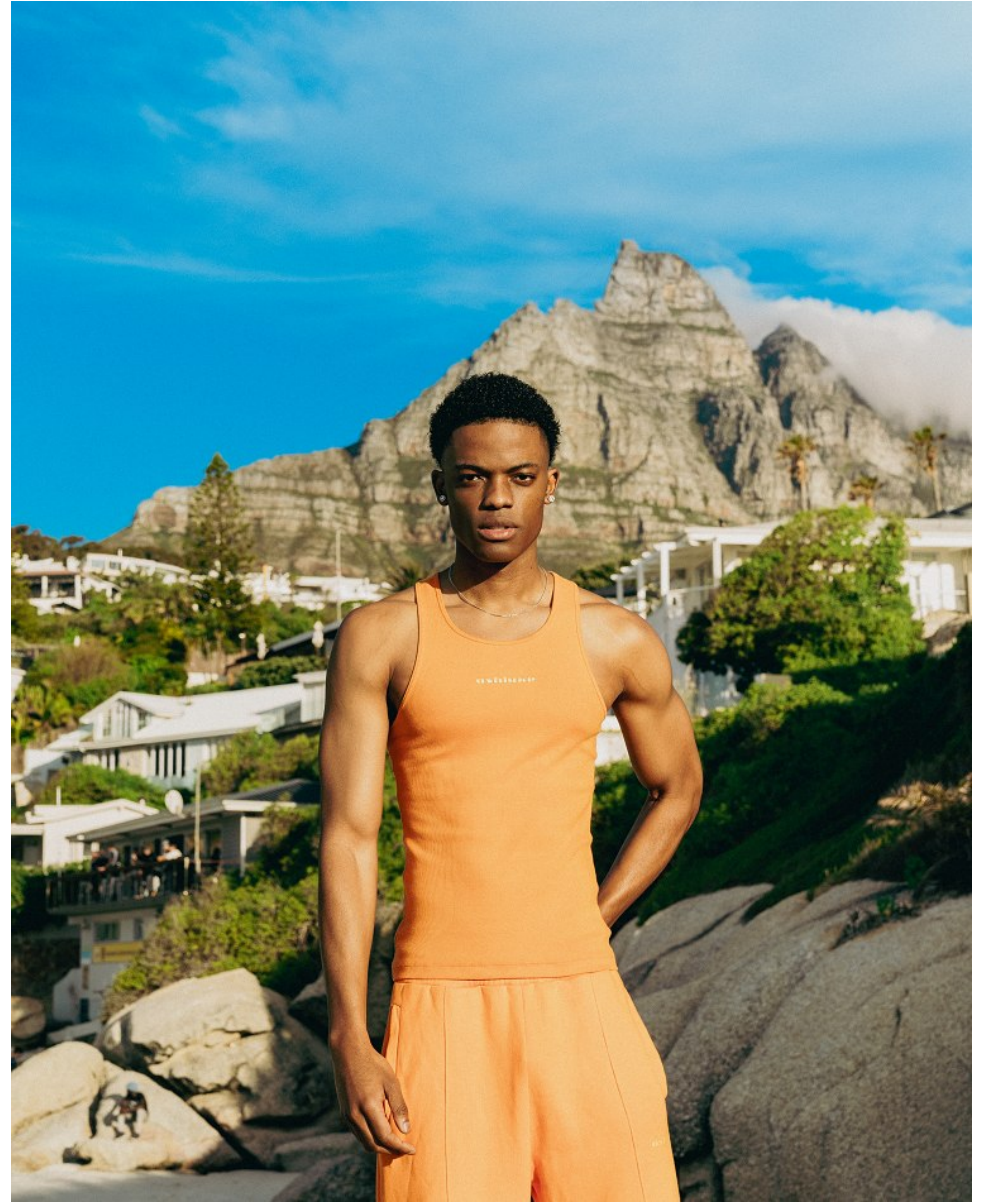

BOSS MODELS

CAPE TOWN

ORATILE LEKABE

Height: 190cm Chest: 96cm Waist: 74cm Suit: 36 L Shoe: 9 UK Hair: Black Eyes: Brown