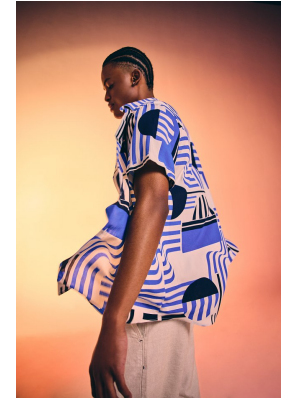

BOSS MODELS

CAPE TOWN

ORATILE LEKABE

Height: 190cm Chest: 96cm Waist: 74cm Suit: 36 L Shoe: 9 UK Hair: Black Eyes: Brown

BOSS MODELS

CAPE TOWN

ORATILE LEKABE

Height: 190cm Chest: 96cm Waist: 74cm Suit: 36 L Shoe: 9 UK Hair: Black Eyes: Brown