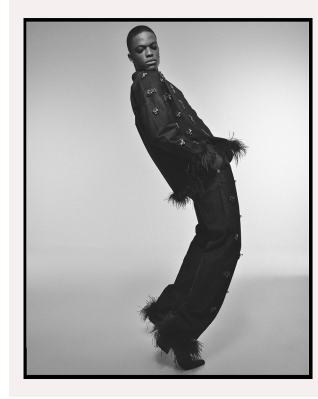

BOSS MODELS

CAPE TOWN

ORATILE LEKABE

Height: 190cm Chest: 96cm Waist: 74cm Suit: 36 L Shoe: 9 UK Hair: Black Eyes: Brown

BOSS MODELS

CAPE TOWN

ORATILE LEKABE

Height: 190cm Chest: 96cm Waist: 74cm Suit: 36 L Shoe: 9 UK Hair: Black Eyes: Brown