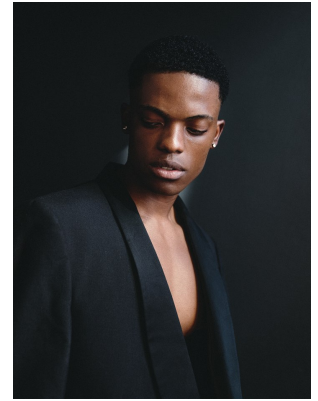

BOSS MODELS

CAPE TOWN

ORATILE LEKABE

Height: 190cm Chest: 96cm Waist: 74cm Suit: 36 L Shoe: 9 UK Hair: Black Eyes: Brown

BOSS MODELS

CAPE TOWN

ORATILE LEKABE

Height: 190cm Chest: 96cm Waist: 74cm Suit: 36 L Shoe: 9 UK Hair: Black Eyes: Brown