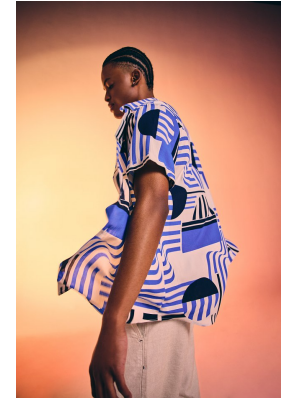

BOSS MODELS

CAPE TOWN

ORATILE LEKABE

Height: 190cm Chest: 96cm Waist: 74cm Suit: 36 L Shoe: 9 UK Hair: Black Eyes: Brown

BOSS MODELS

CAPE TOWN

ORATILE LEKABE

Height: 190cm Chest: 96cm Waist: 74cm Suit: 36 L Shoe: 9 UK Hair: Black Eyes: Brown