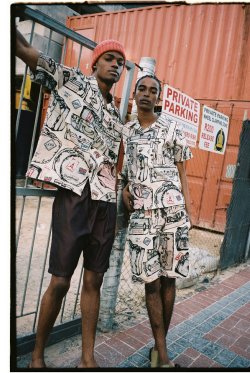

BOSS MODELS

CAPE TOWN

ORATILE LEKABE

Height: 190cm Chest: 96cm Waist: 74cm Suit: 36 L Shoe: 9 UK Hair: Black Eyes: Brown

BOSS MODELS

CAPE TOWN

ORATILE LEKABE

Height: 190cm Chest: 96cm Waist: 74cm Suit: 36 L Shoe: 9 UK Hair: Black Eyes: Brown