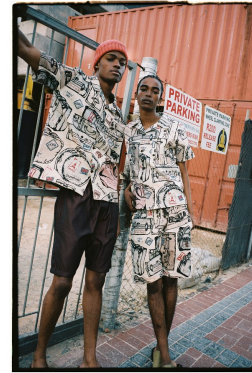

BOSS MODELS

CAPE TOWN

ORATILE LEKABE

Height: 190cm Chest: 96cm Waist: 74cm Suit: 36 L Shoe: 9 UK Hair: Black Eyes: Brown

BOSS MODELS

CAPE TOWN

ORATILE LEKABE

Height: 190cm Chest: 96cm Waist: 74cm Suit: 36 L Shoe: 9 UK Hair: Black Eyes: Brown