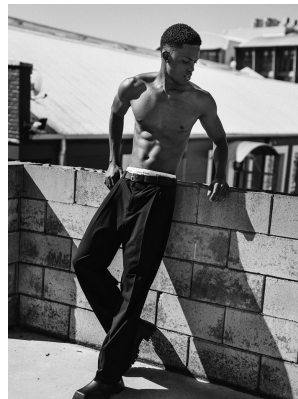

BOSS MODELS

CAPE TOWN

ORATILE LEKABE

Height: 190cm Chest: 96cm Waist: 74cm Suit: 36 L Shoe: 9 UK Hair: Black Eyes: Brown

BOSS MODELS

CAPE TOWN

ORATILE LEKABE

Height: 190cm Chest: 96cm Waist: 74cm Suit: 36 L Shoe: 9 UK Hair: Black Eyes: Brown