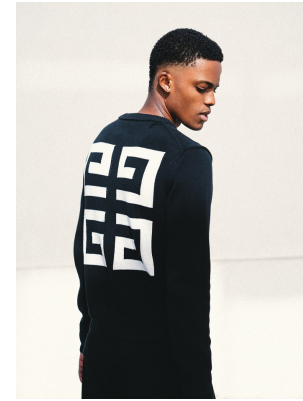

BOSS MODELS

CAPE TOWN

ORATILE LEKABE

Height: 190cm Chest: 96cm Waist: 74cm Suit: 36 L Shoe: 9 UK Hair: Black Eyes: Brown

BOSS MODELS

CAPE TOWN

ORATILE LEKABE

Height: 190cm Chest: 96cm Waist: 74cm Suit: 36 L Shoe: 9 UK Hair: Black Eyes: Brown