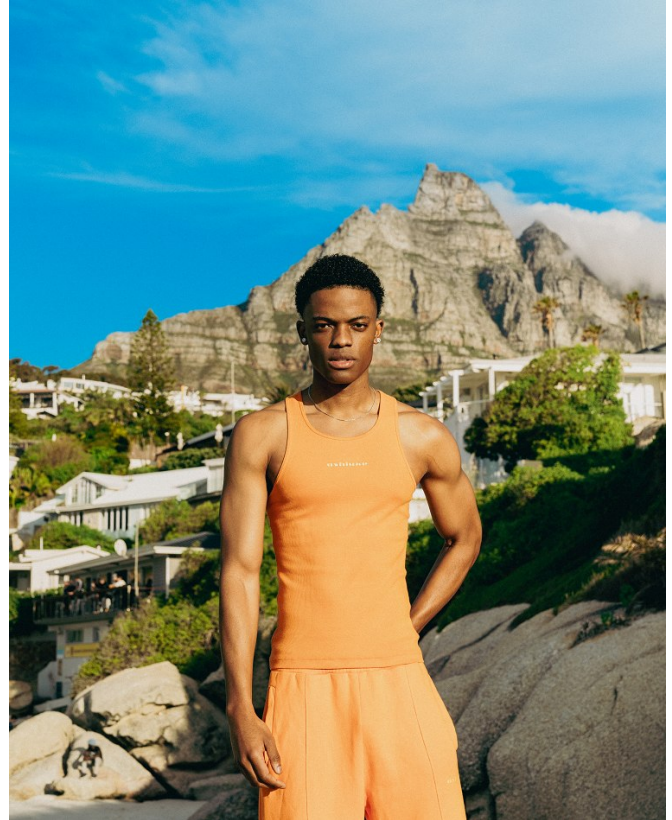

BOSS MODELS

CAPE TOWN

ORATILE LEKABE

Height: 190cm Chest: 96cm Waist: 74cm Suit: 36 L Shoe: 9 UK Hair: Black Eyes: Brown