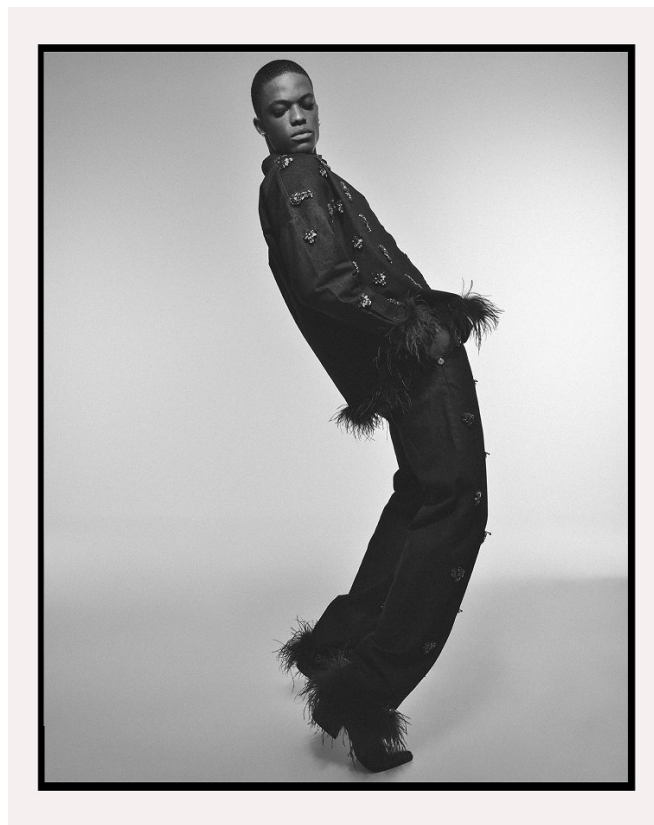

BOSS MODELS

CAPE TOWN

ORATILE LEKABE

Height: 190cm Chest: 96cm Waist: 74cm Suit: 36 L Shoe: 9 UK Hair: Black Eyes: Brown