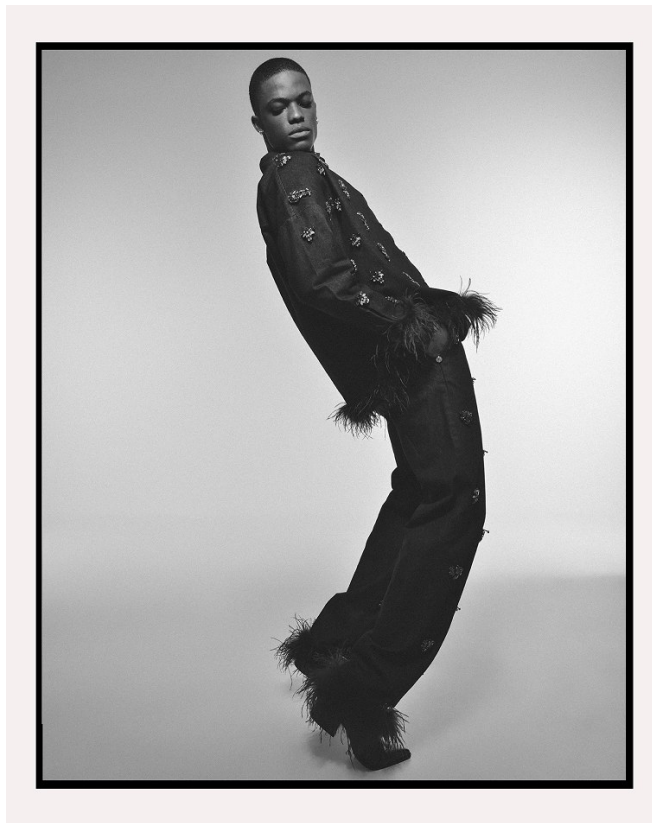

BOSS MODELS

CAPE TOWN

ORATILE LEKABE

Height: 190cm Chest: 96cm Waist: 74cm Suit: 36 L Shoe: 9 UK Hair: Black Eyes: Brown

BOSS MODELS

CAPE TOWN

ORATILE LEKABE

Height: 190cm Chest: 96cm Waist: 74cm Suit: 36 L Shoe: 9 UK Hair: Black Eyes: Brown

BOSS MODELS

CAPE TOWN

ORATILE LEKABE

Height: 190cm Chest: 96cm Waist: 74cm Suit: 36 L Shoe: 9 UK Hair: Black Eyes: Brown