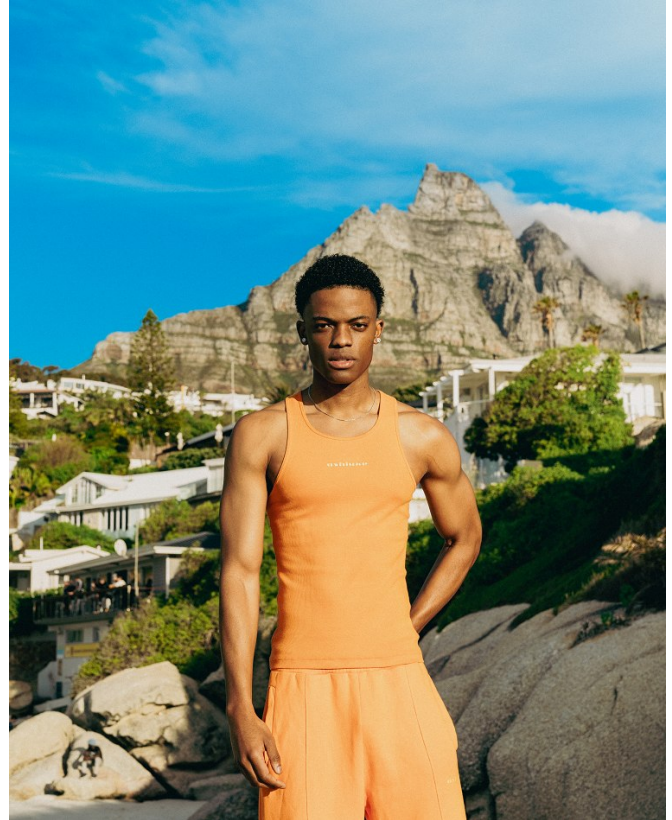

BOSS MODELS

CAPE TOWN

ORATILE LEKABE

Height: 190cm Chest: 96cm Waist: 74cm Suit: 36 L Shoe: 9 UK Hair: Black Eyes: Brown

BOSS MODELS

CAPE TOWN

ORATILE LEKABE

Height: 190cm Chest: 96cm Waist: 74cm Suit: 36 L Shoe: 9 UK Hair: Black Eyes: Brown

BOSS MODELS

CAPE TOWN

ORATILE LEKABE

Height: 190cm Chest: 96cm Waist: 74cm Suit: 36 L Shoe: 9 UK Hair: Black Eyes: Brown