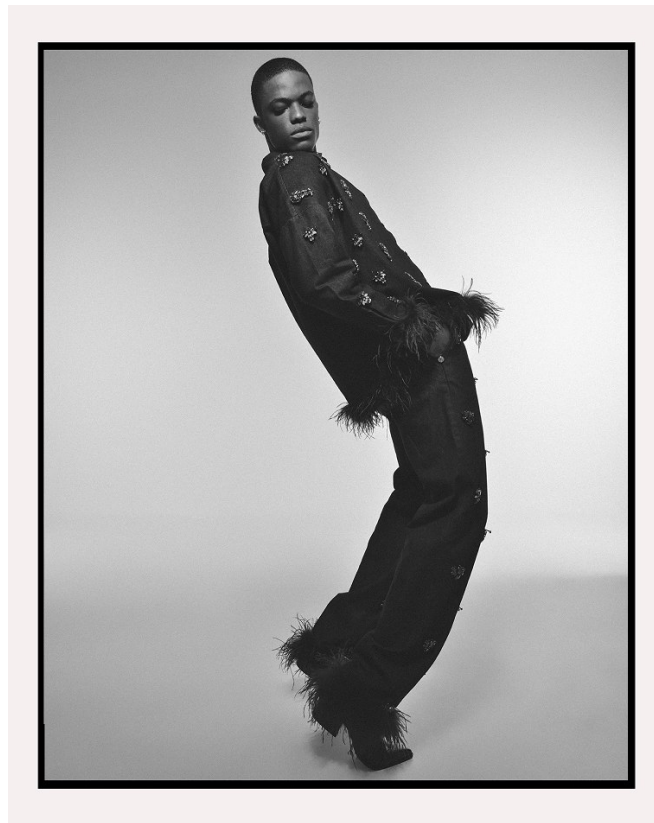

BOSS MODELS

CAPE TOWN

ORATILE LEKABE

Height: 190cm Chest: 96cm Waist: 74cm Suit: 36 L Shoe: 9 UK Hair: Black Eyes: Brown