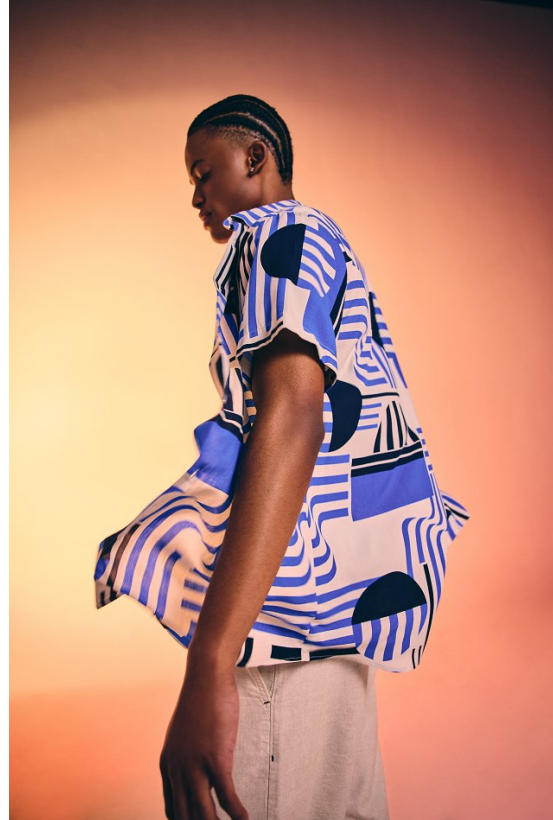

BOSS MODELS

CAPE TOWN

ORATILE LEKABE

Height: 190cm Chest: 96cm Waist: 74cm Suit: 36 L Shoe: 9 UK Hair: Black Eyes: Brown

BOSS MODELS

CAPE TOWN

ORATILE LEKABE

Height: 190cm Chest: 96cm Waist: 74cm Suit: 36 L Shoe: 9 UK Hair: Black Eyes: Brown