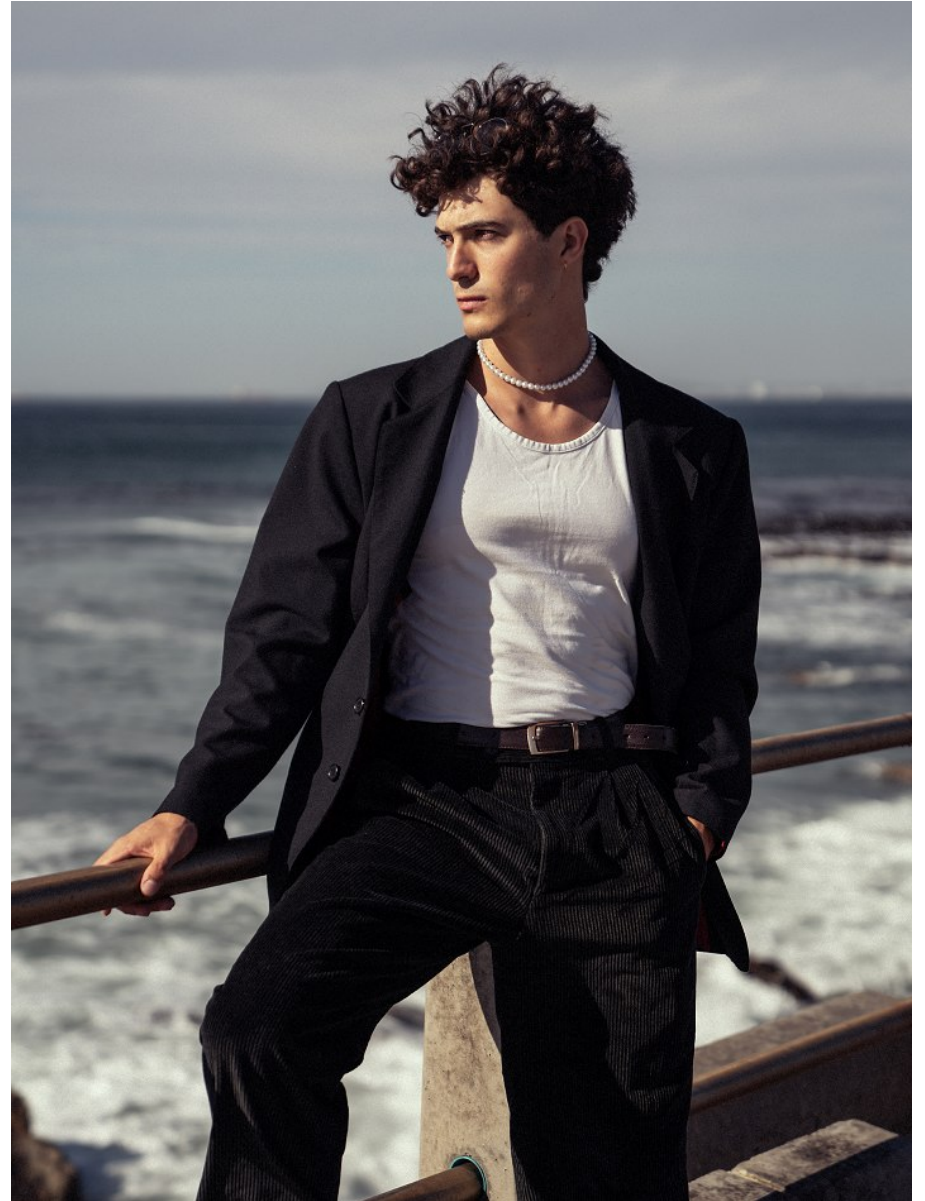

BOSS MODELS

CAPE TOWN

LEO D'ALESSANDRO

Height: 181cm Chest: 102cm Waist: 80cm Suit: 40 R Shoe: 9 UK Hair: Brown Eyes: Brown

BOSS MODELS

CAPE TOWN

LEO D'ALESSANDRO

Height: 181cm Chest: 102cm Waist: 80cm Suit: 40 R Shoe: 9 UK Hair: Brown Eyes: Brown