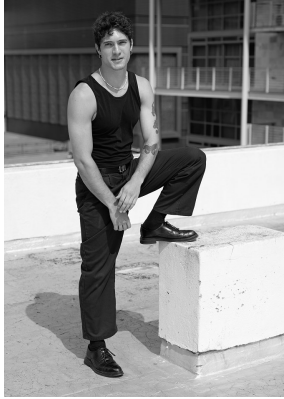

BOSS MODELS

CAPE TOWN

LEO D'ALESSANDRO

Height: 181cm Chest: 102cm Waist: 80cm Suit: 40 R Shoe: 9 UK Hair: Brown Eyes: Brown

BOSS MODELS

CAPE TOWN

LEO D'ALESSANDRO

Height: 181cm Chest: 102cm Waist: 80cm Suit: 40 R Shoe: 9 UK Hair: Brown Eyes: Brown

BOSS MODELS

CAPE TOWN

LEO D'ALESSANDRO

Height: 181cm Chest: 102cm Waist: 80cm Suit: 40 R Shoe: 9 UK Hair: Brown Eyes: Brown