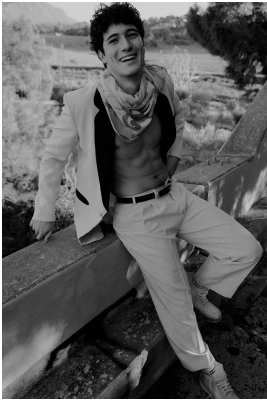

BOSS MODELS

CAPE TOWN

LEO D'ALESSANDRO

Height: 181cm Chest: 102cm Waist: 80cm Shoe: 9 UK Hair: Brown Eyes: Brown

BOSS MODELS

CAPE TOWN

LEO D'ALESSANDRO

Height: 181cm Chest: 102cm Waist: 80cm Shoe: 9 UK Hair: Brown Eyes: Brown

BOSS MODELS

CAPE TOWN

LEO D'ALESSANDRO

Height: 181cm Chest: 102cm Waist: 80cm Shoe: 9 UK Hair: Brown Eyes: Brown