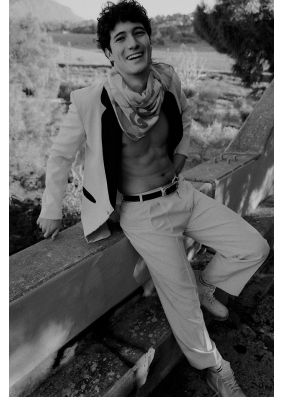

BOSS MODELS

CAPE TOWN

LEO D'ALESSANDRO

Height: 181cm Chest: 99cm Waist: 76cm Suit: 40 R Shoe: 9 UK Hair: Brown Eyes: Brown

BOSS MODELS

CAPE TOWN

LEO D'ALESSANDRO

Height: 181cm Chest: 99cm Waist: 76cm Suit: 40 R Shoe: 9 UK Hair: Brown Eyes: Brown