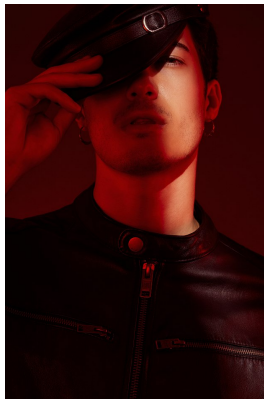

BOSS MODELS

CAPE TOWN

LEO D'ALESSANDRO

Height: 181cm Chest: 99cm Waist: 76cm Suit: 40 R Shoe: 9 UK Hair: Brown Eyes: Brown

BOSS MODELS

CAPE TOWN

LEO D'ALESSANDRO

Height: 181cm Chest: 99cm Waist: 76cm Suit: 40 R Shoe: 9 UK Hair: Brown Eyes: Brown