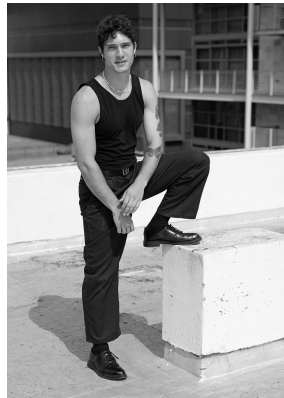

BOSS MODELS

CAPE TOWN

LEO D'ALESSANDRO

Height: 181cm Chest: 102cm Waist: 80cm Shoe: 9 UK Hair: Brown Eyes: Brown

BOSS MODELS

CAPE TOWN

LEO D'ALESSANDRO

Height: 181cm Chest: 102cm Waist: 80cm Shoe: 9 UK Hair: Brown Eyes: Brown

BOSS MODELS

CAPE TOWN

LEO D'ALESSANDRO

Height: 181cm Chest: 102cm Waist: 80cm Shoe: 9 UK Hair: Brown Eyes: Brown