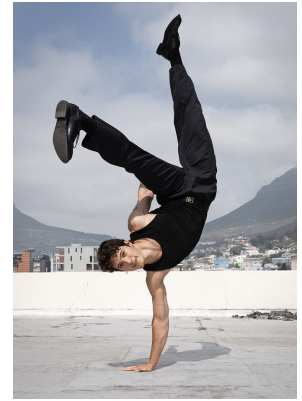

BOSS MODELS

CAPE TOWN

LEO D'ALESSANDRO

Height: 181cm Chest: 102cm Waist: 80cm Shoe: 9 UK Hair: Brown Eyes: Brown

BOSS MODELS

CAPE TOWN

LEO D'ALESSANDRO

Height: 181cm Chest: 102cm Waist: 80cm Shoe: 9 UK Hair: Brown Eyes: Brown

BOSS MODELS

CAPE TOWN

LEO D'ALESSANDRO

Height: 181cm Chest: 102cm Waist: 80cm Shoe: 9 UK Hair: Brown Eyes: Brown