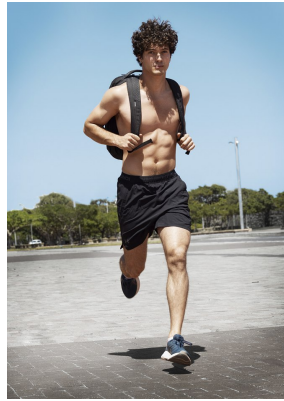

BOSS MODELS

CAPE TOWN

LEO D'ALESSANDRO

Height: 181cm Chest: 102cm Waist: 80cm Shoe: 9 UK Hair: Brown Eyes: Brown

BOSS MODELS

CAPE TOWN

LEO D'ALESSANDRO

Height: 181cm Chest: 102cm Waist: 80cm Shoe: 9 UK Hair: Brown Eyes: Brown

BOSS MODELS

CAPE TOWN

LEO D'ALESSANDRO

Height: 181cm Chest: 102cm Waist: 80cm Shoe: 9 UK Hair: Brown Eyes: Brown