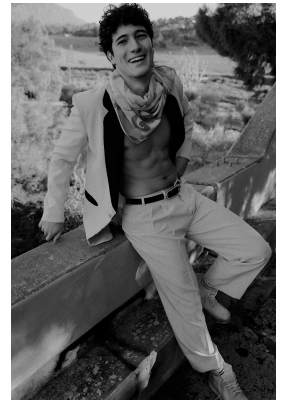

BOSS MODELS

CAPE TOWN

LEO D'ALESSANDRO

Height: 181cm Chest: 102cm Waist: 80cm Suit: 40 R Shoe: 9 UK Hair: Brown Eyes: Brown

BOSS MODELS

CAPE TOWN

LEO D'ALESSANDRO

Height: 181cm Chest: 102cm Waist: 80cm Suit: 40 R Shoe: 9 UK Hair: Brown Eyes: Brown

BOSS MODELS

CAPE TOWN

LEO D'ALESSANDRO

Height: 181cm Chest: 102cm Waist: 80cm Suit: 40 R Shoe: 9 UK Hair: Brown Eyes: Brown