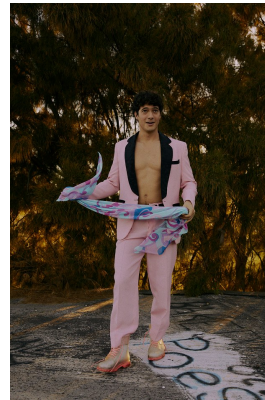

BOSS MODELS

CAPE TOWN

LEO D'ALESSANDRO

Height: 181cm Chest: 99cm Waist: 76cm Suit: 40 R Shoe: 9 UK Hair: Brown Eyes: Brown

BOSS MODELS

CAPE TOWN

LEO D'ALESSANDRO

Height: 181cm Chest: 99cm Waist: 76cm Suit: 40 R Shoe: 9 UK Hair: Brown Eyes: Brown