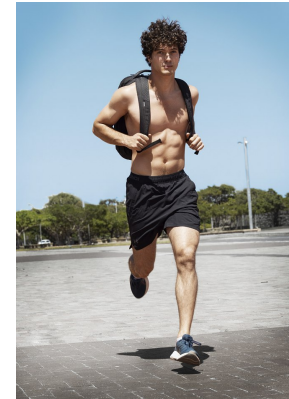

BOSS MODELS

CAPE TOWN

LEO D'ALESSANDRO

Height: 181cm Chest: 102cm Waist: 80cm Suit: 40 R Shoe: 9 UK Hair: Brown Eyes: Brown

BOSS MODELS

CAPE TOWN

LEO D'ALESSANDRO

Height: 181cm Chest: 102cm Waist: 80cm Suit: 40 R Shoe: 9 UK Hair: Brown Eyes: Brown

BOSS MODELS

CAPE TOWN

LEO D'ALESSANDRO

Height: 181cm Chest: 102cm Waist: 80cm Suit: 40 R Shoe: 9 UK Hair: Brown Eyes: Brown