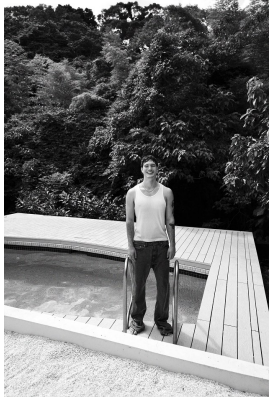

BOSS MODELS

CAPE TOWN

LEO D'ALESSANDRO

Height: 181cm Chest: 102cm Waist: 80cm Suit: 40 R Shoe: 9 UK Hair: Brown Eyes: Brown

BOSS MODELS

CAPE TOWN

LEO D'ALESSANDRO

Height: 181cm Chest: 102cm Waist: 80cm Suit: 40 R Shoe: 9 UK Hair: Brown Eyes: Brown

BOSS MODELS

CAPE TOWN

LEO D'ALESSANDRO

Height: 181cm Chest: 102cm Waist: 80cm Suit: 40 R Shoe: 9 UK Hair: Brown Eyes: Brown