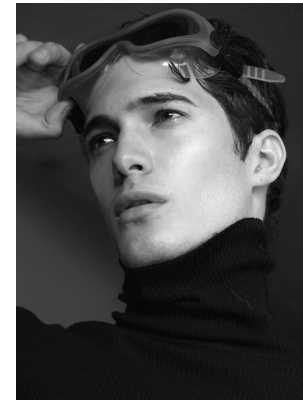

BOSS MODELS

CAPE TOWN

LEO D'ALESSANDRO

Height: 181cm Chest: 102cm Waist: 80cm Suit: 40 R Shoe: 9 UK Hair: Brown Eyes: Brown

BOSS MODELS

CAPE TOWN

LEO D'ALESSANDRO

Height: 181cm Chest: 102cm Waist: 80cm Suit: 40 R Shoe: 9 UK Hair: Brown Eyes: Brown

BOSS MODELS

CAPE TOWN

LEO D'ALESSANDRO

Height: 181cm Chest: 102cm Waist: 80cm Suit: 40 R Shoe: 9 UK Hair: Brown Eyes: Brown