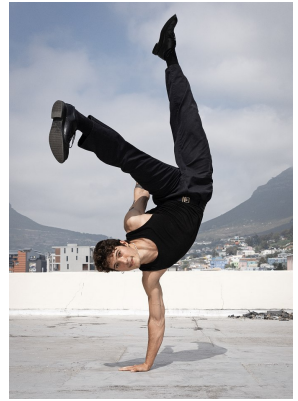

BOSS MODELS

CAPE TOWN

LEO D'ALESSANDRO

Height: 181cm Chest: 102cm Waist: 80cm Suit: 40 R Shoe: 9 UK Hair: Brown Eyes: Brown

BOSS MODELS

CAPE TOWN

LEO D'ALESSANDRO

Height: 181cm Chest: 102cm Waist: 80cm Suit: 40 R Shoe: 9 UK Hair: Brown Eyes: Brown

BOSS MODELS

CAPE TOWN

LEO D'ALESSANDRO

Height: 181cm Chest: 102cm Waist: 80cm Suit: 40 R Shoe: 9 UK Hair: Brown Eyes: Brown