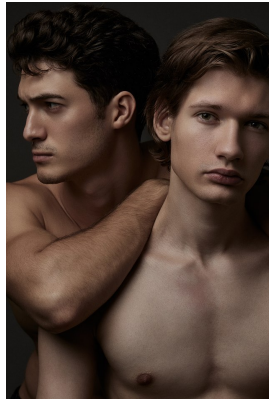

BOSS MODELS

CAPE TOWN

LEO D'ALESSANDRO

Height: 181cm Chest: 99cm Waist: 76cm Suit: 40 R Shoe: 9 UK Hair: Brown Eyes: Brown

BOSS MODELS

CAPE TOWN

LEO D'ALESSANDRO

Height: 181cm Chest: 99cm Waist: 76cm Suit: 40 R Shoe: 9 UK Hair: Brown Eyes: Brown