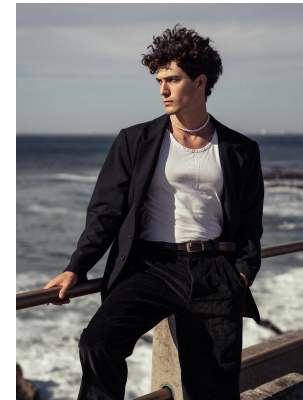

BOSS MODELS

CAPE TOWN

LEO D'ALESSANDRO

Height: 181cm Chest: 102cm Waist: 80cm Shoe: 9 UK Hair: Brown Eyes: Brown

BOSS MODELS

CAPE TOWN

LEO D'ALESSANDRO

Height: 181cm Chest: 102cm Waist: 80cm Shoe: 9 UK Hair: Brown Eyes: Brown

BOSS MODELS

CAPE TOWN

LEO D'ALESSANDRO

Height: 181cm Chest: 102cm Waist: 80cm Shoe: 9 UK Hair: Brown Eyes: Brown