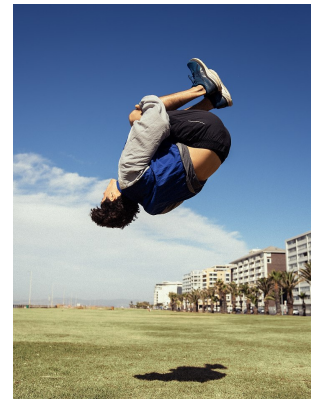

BOSS MODELS

CAPE TOWN

LEO D'ALESSANDRO

Height: 181cm Chest: 99cm Waist: 76cm Suit: 40 R Shoe: 9 UK Hair: Brown Eyes: Brown

BOSS MODELS

CAPE TOWN

LEO D'ALESSANDRO

Height: 181cm Chest: 99cm Waist: 76cm Suit: 40 R Shoe: 9 UK Hair: Brown Eyes: Brown