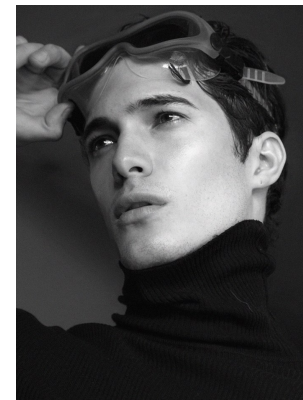

BOSS MODELS

CAPE TOWN

LEO D'ALESSANDRO

Height: 181cm Chest: 102cm Waist: 80cm Shoe: 9 UK Hair: Brown Eyes: Brown

BOSS MODELS

CAPE TOWN

LEO D'ALESSANDRO

Height: 181cm Chest: 102cm Waist: 80cm Shoe: 9 UK Hair: Brown Eyes: Brown

BOSS MODELS

CAPE TOWN

LEO D'ALESSANDRO

Height: 181cm Chest: 102cm Waist: 80cm Shoe: 9 UK Hair: Brown Eyes: Brown