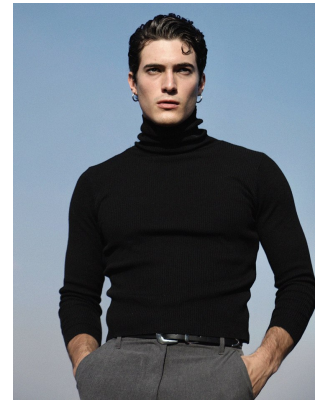

BOSS MODELS

CAPE TOWN

LEO D'ALESSANDRO

Height: 181cm Chest: 102cm Waist: 80cm Suit: 40 R Shoe: 9 UK Hair: Brown Eyes: Brown

BOSS MODELS

CAPE TOWN

LEO D'ALESSANDRO

Height: 181cm Chest: 102cm Waist: 80cm Suit: 40 R Shoe: 9 UK Hair: Brown Eyes: Brown

BOSS MODELS

CAPE TOWN

LEO D'ALESSANDRO

Height: 181cm Chest: 102cm Waist: 80cm Suit: 40 R Shoe: 9 UK Hair: Brown Eyes: Brown