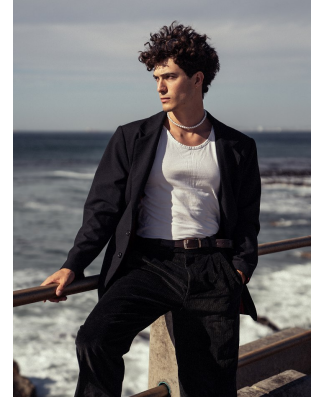

BOSS MODELS

CAPE TOWN

LEO D'ALESSANDRO

Height: 181cm Chest: 102cm Waist: 80cm Shoe: 9 UK Hair: Brown Eyes: Brown

BOSS MODELS

CAPE TOWN

LEO D'ALESSANDRO

Height: 181cm Chest: 102cm Waist: 80cm Shoe: 9 UK Hair: Brown Eyes: Brown

BOSS MODELS

CAPE TOWN

LEO D'ALESSANDRO

Height: 181cm Chest: 102cm Waist: 80cm Shoe: 9 UK Hair: Brown Eyes: Brown