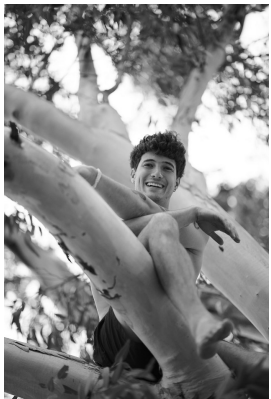

BOSS MODELS

CAPE TOWN

LEO D'ALESSANDRO

Height: 181cm Chest: 102cm Waist: 80cm Suit: 40 R Shoe: 9 UK Hair: Brown Eyes: Brown

BOSS MODELS

CAPE TOWN

LEO D'ALESSANDRO

Height: 181cm Chest: 102cm Waist: 80cm Suit: 40 R Shoe: 9 UK Hair: Brown Eyes: Brown

BOSS MODELS

CAPE TOWN

LEO D'ALESSANDRO

Height: 181cm Chest: 102cm Waist: 80cm Suit: 40 R Shoe: 9 UK Hair: Brown Eyes: Brown