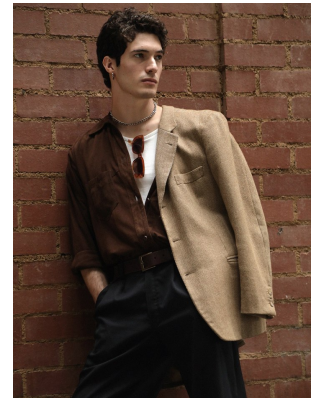

BOSS MODELS

CAPE TOWN

LEO D'ALESSANDRO

Height: 181cm Chest: 102cm Waist: 80cm Shoe: 9 UK Hair: Brown Eyes: Brown

BOSS MODELS

CAPE TOWN

LEO D'ALESSANDRO

Height: 181cm Chest: 102cm Waist: 80cm Shoe: 9 UK Hair: Brown Eyes: Brown

BOSS MODELS

CAPE TOWN

LEO D'ALESSANDRO

Height: 181cm Chest: 102cm Waist: 80cm Shoe: 9 UK Hair: Brown Eyes: Brown