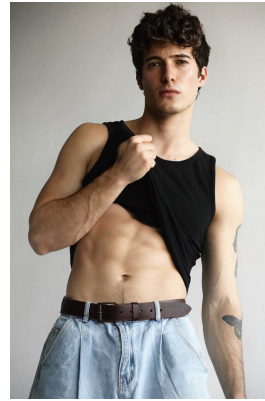

BOSS MODELS

CAPE TOWN

LEO D'ALESSANDRO

Height: 181cm Chest: 102cm Waist: 80cm Suit: 40 R Shoe: 9 UK Hair: Brown Eyes: Brown

BOSS MODELS

CAPE TOWN

LEO D'ALESSANDRO

Height: 181cm Chest: 102cm Waist: 80cm Suit: 40 R Shoe: 9 UK Hair: Brown Eyes: Brown

BOSS MODELS

CAPE TOWN

LEO D'ALESSANDRO

Height: 181cm Chest: 102cm Waist: 80cm Suit: 40 R Shoe: 9 UK Hair: Brown Eyes: Brown