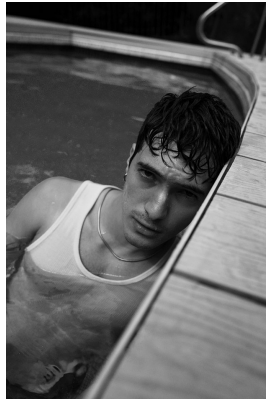

BOSS MODELS

CAPE TOWN

LEO D'ALESSANDRO

Height: 181cm Chest: 102cm Waist: 80cm Shoe: 9 UK Hair: Brown Eyes: Brown

BOSS MODELS

CAPE TOWN

LEO D'ALESSANDRO

Height: 181cm Chest: 102cm Waist: 80cm Shoe: 9 UK Hair: Brown Eyes: Brown

BOSS MODELS

CAPE TOWN

LEO D'ALESSANDRO

Height: 181cm Chest: 102cm Waist: 80cm Shoe: 9 UK Hair: Brown Eyes: Brown