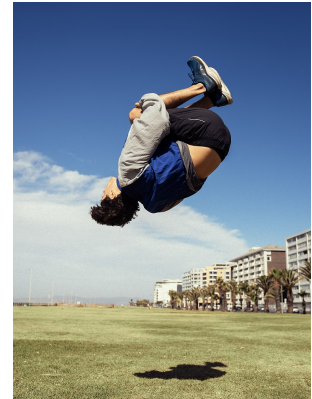

BOSS MODELS

CAPE TOWN

LEO D'ALESSANDRO

Height: 181cm Chest: 102cm Waist: 80cm Suit: 40 R Shoe: 9 UK Hair: Brown Eyes: Brown

BOSS MODELS

CAPE TOWN

LEO D'ALESSANDRO

Height: 181cm Chest: 102cm Waist: 80cm Suit: 40 R Shoe: 9 UK Hair: Brown Eyes: Brown

BOSS MODELS

CAPE TOWN

LEO D'ALESSANDRO

Height: 181cm Chest: 102cm Waist: 80cm Suit: 40 R Shoe: 9 UK Hair: Brown Eyes: Brown