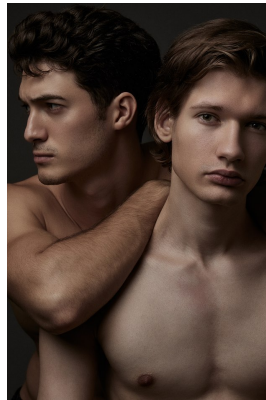

BOSS MODELS

CAPE TOWN

LEO D'ALESSANDRO

Height: 181cm Chest: 102cm Waist: 80cm Shoe: 9 UK Hair: Brown Eyes: Brown

BOSS MODELS

CAPE TOWN

LEO D'ALESSANDRO

Height: 181cm Chest: 102cm Waist: 80cm Shoe: 9 UK Hair: Brown Eyes: Brown

BOSS MODELS

CAPE TOWN

LEO D'ALESSANDRO

Height: 181cm Chest: 102cm Waist: 80cm Shoe: 9 UK Hair: Brown Eyes: Brown