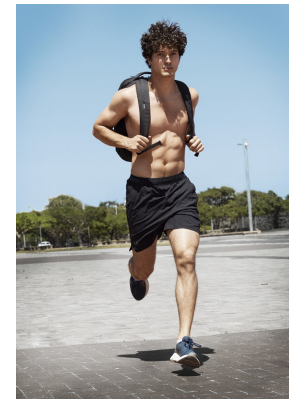

BOSS MODELS

CAPE TOWN

LEO D'ALESSANDRO

Height: 181cm Chest: 99cm Waist: 76cm Suit: 40 R Shoe: 9 UK Hair: Brown Eyes: Brown

BOSS MODELS

CAPE TOWN

LEO D'ALESSANDRO

Height: 181cm Chest: 99cm Waist: 76cm Suit: 40 R Shoe: 9 UK Hair: Brown Eyes: Brown