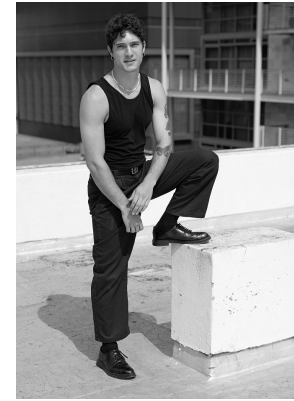

BOSS MODELS

CAPE TOWN

LEO D'ALESSANDRO

Height: 181cm Chest: 102cm Waist: 80cm Suit: 40 R Shoe: 9 UK Hair: Brown Eyes: Brown

BOSS MODELS

CAPE TOWN

LEO D'ALESSANDRO

Height: 181cm Chest: 102cm Waist: 80cm Suit: 40 R Shoe: 9 UK Hair: Brown Eyes: Brown

BOSS MODELS

CAPE TOWN

LEO D'ALESSANDRO

Height: 181cm Chest: 102cm Waist: 80cm Suit: 40 R Shoe: 9 UK Hair: Brown Eyes: Brown