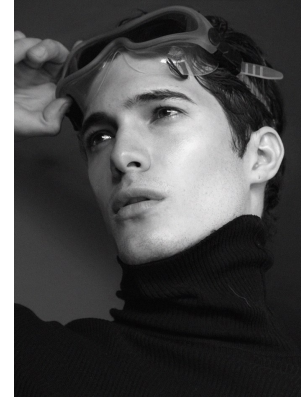

BOSS MODELS

CAPE TOWN

LEO D'ALESSANDRO

Height: 181cm Chest: 99cm Waist: 76cm Suit: 40 R Shoe: 9 UK Hair: Brown Eyes: Brown

BOSS MODELS

CAPE TOWN

LEO D'ALESSANDRO

Height: 181cm Chest: 99cm Waist: 76cm Suit: 40 R Shoe: 9 UK Hair: Brown Eyes: Brown