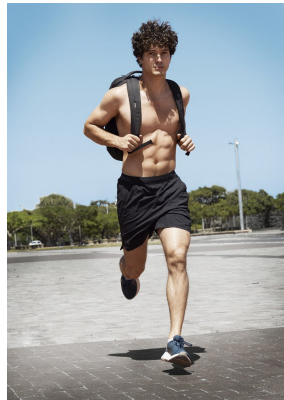

BOSS MODELS

CAPE TOWN

LEO D'ALESSANDRO

Height: 181cm Chest: 102cm Waist: 80cm Suit: 40 R Shoe: 9 UK Hair: Brown Eyes: Brown

BOSS MODELS

CAPE TOWN

LEO D'ALESSANDRO

Height: 181cm Chest: 102cm Waist: 80cm Suit: 40 R Shoe: 9 UK Hair: Brown Eyes: Brown

BOSS MODELS

CAPE TOWN

LEO D'ALESSANDRO

Height: 181cm Chest: 102cm Waist: 80cm Suit: 40 R Shoe: 9 UK Hair: Brown Eyes: Brown