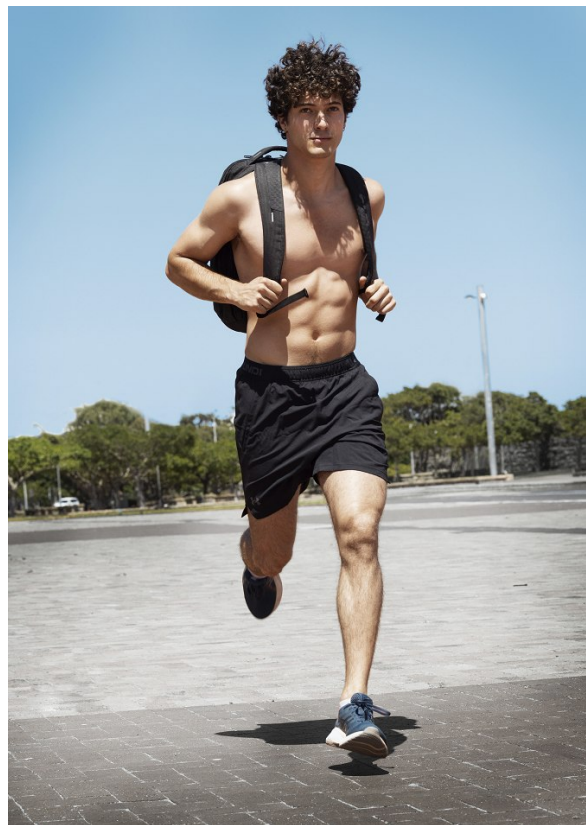

BOSS MODELS

CAPE TOWN

LEO D'ALESSANDRO

Height: 181cm Chest: 102cm Waist: 80cm Shoe: 9 UK Hair: Brown Eyes: Brown