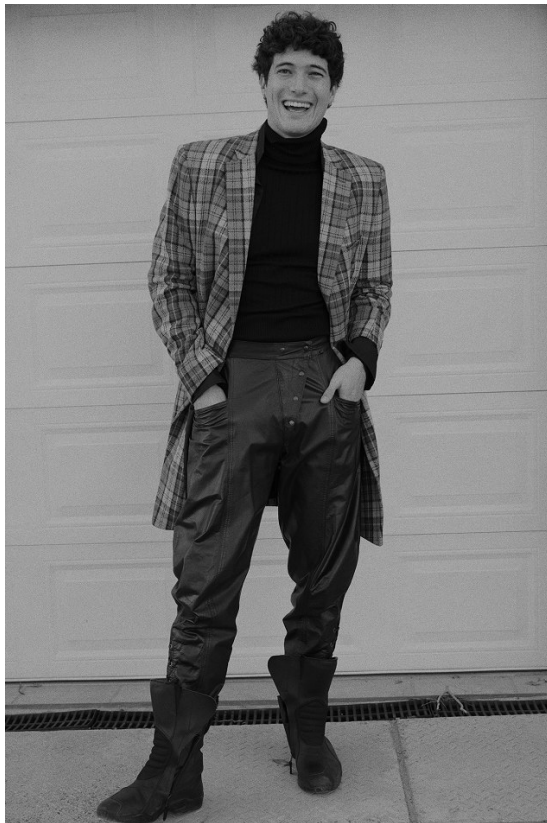

BOSS MODELS

CAPE TOWN

LEO D'ALESSANDRO

Height: 181cm Chest: 102cm Waist: 80cm Shoe: 9 UK Hair: Brown Eyes: Brown

BOSS MODELS

CAPE TOWN

LEO D'ALESSANDRO

Height: 181cm Chest: 102cm Waist: 80cm Shoe: 9 UK Hair: Brown Eyes: Brown