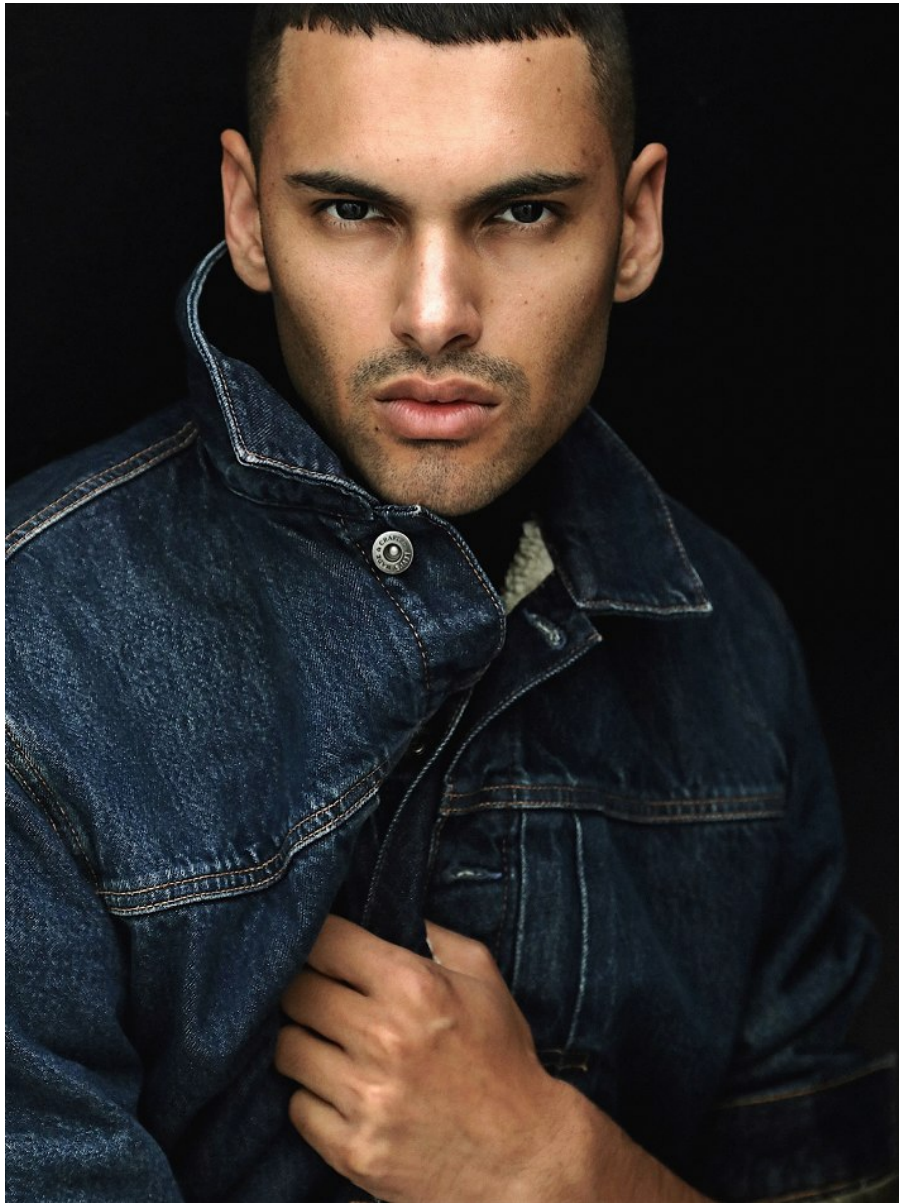

BOSS MODELS

CAPE TOWN

DYLAN DE MORNEY

Height: 183cm Chest: 100cm Waist: 78cm Shoe: 10 UK Hair: Black Eyes: Brown

BOSS MODELS

CAPE TOWN

DYLAN DE MORNEY

Height: 183cm Chest: 100cm Waist: 78cm Shoe: 10 UK Hair: Black Eyes: Brown