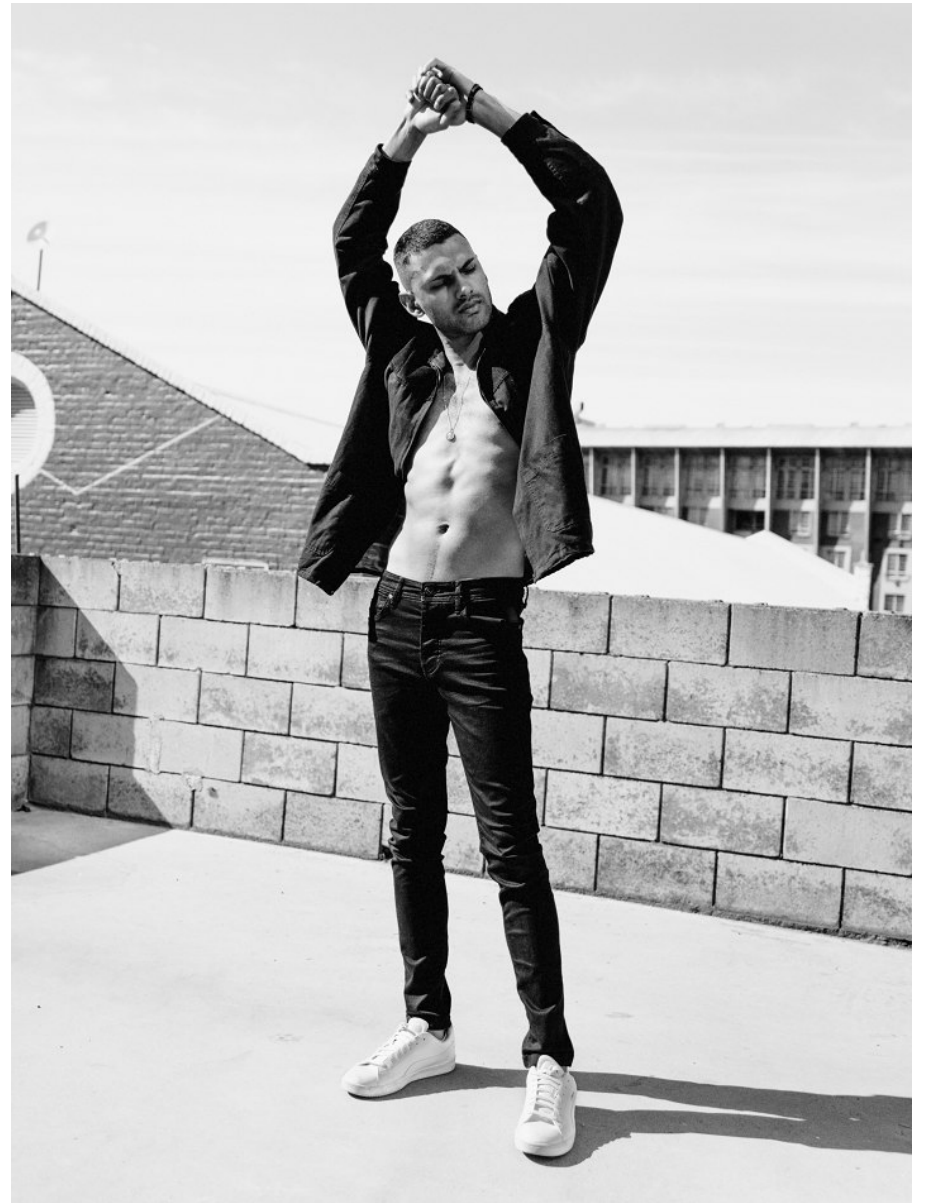

BOSS MODELS

CAPE TOWN

DYLAN DE MORNEY

Height: 183cm Chest: 100cm Waist: 78cm Shoe: 10 UK Hair: Black Eyes: Brown

BOSS MODELS

CAPE TOWN

DYLAN DE MORNEY

Height: 183cm Chest: 100cm Waist: 78cm Shoe: 10 UK Hair: Black Eyes: Brown