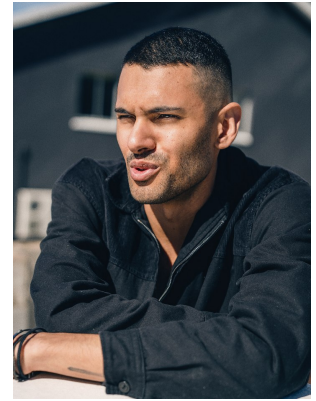

# BOSS MODELS

CAPE TOWN

## DYLAN DE MORNEY

Height: 183cm Chest: 100cm Waist: 78cm Shoe: 10 UK Hair: Black Eyes: Brown