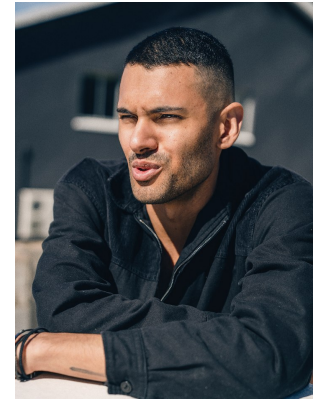

# BOSS MODELS

CAPE TOWN

## DYLAN DE MORNEY

Height: 183cm Chest: 100cm Waist: 78cm Shoe: 10 UK Hair: Black Eyes: Brown