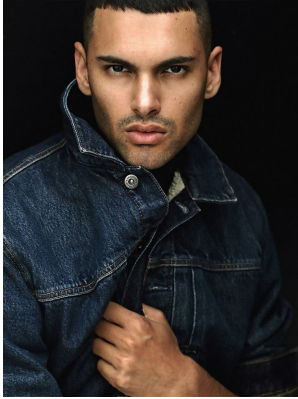

BOSS MODELS

CAPE TOWN

DYLAN DE MORNEY

Height: 183cm Chest: 100cm Waist: 78cm Shoe: 10 UK Hair: Black Eyes: Brown