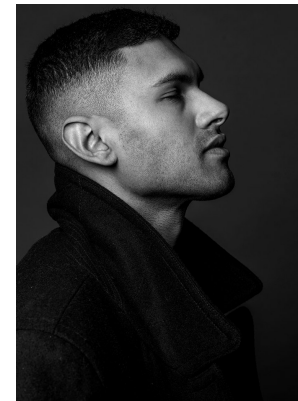

# BOSS MODELS

CAPE TOWN

## DYLAN DE MORNEY

Height: 183cm Chest: 100cm Waist: 78cm Shoe: 10 UK Hair: Black Eyes: Brown