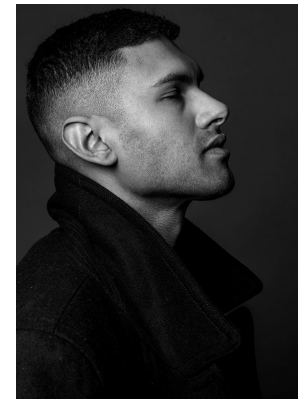

BOSS MODELS

CAPE TOWN

DYLAN DE MORNEY

Height: 183cm Chest: 100cm Waist: 78cm Shoe: 10 UK Hair: Black Eyes: Brown