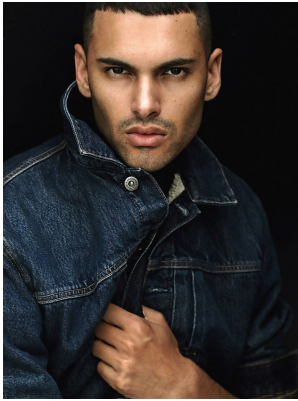

# BOSS MODELS

CAPE TOWN

## DYLAN DE MORNEY

Height: 183cm Chest: 100cm Waist: 78cm Shoe: 10 UK Hair: Black Eyes: Brown