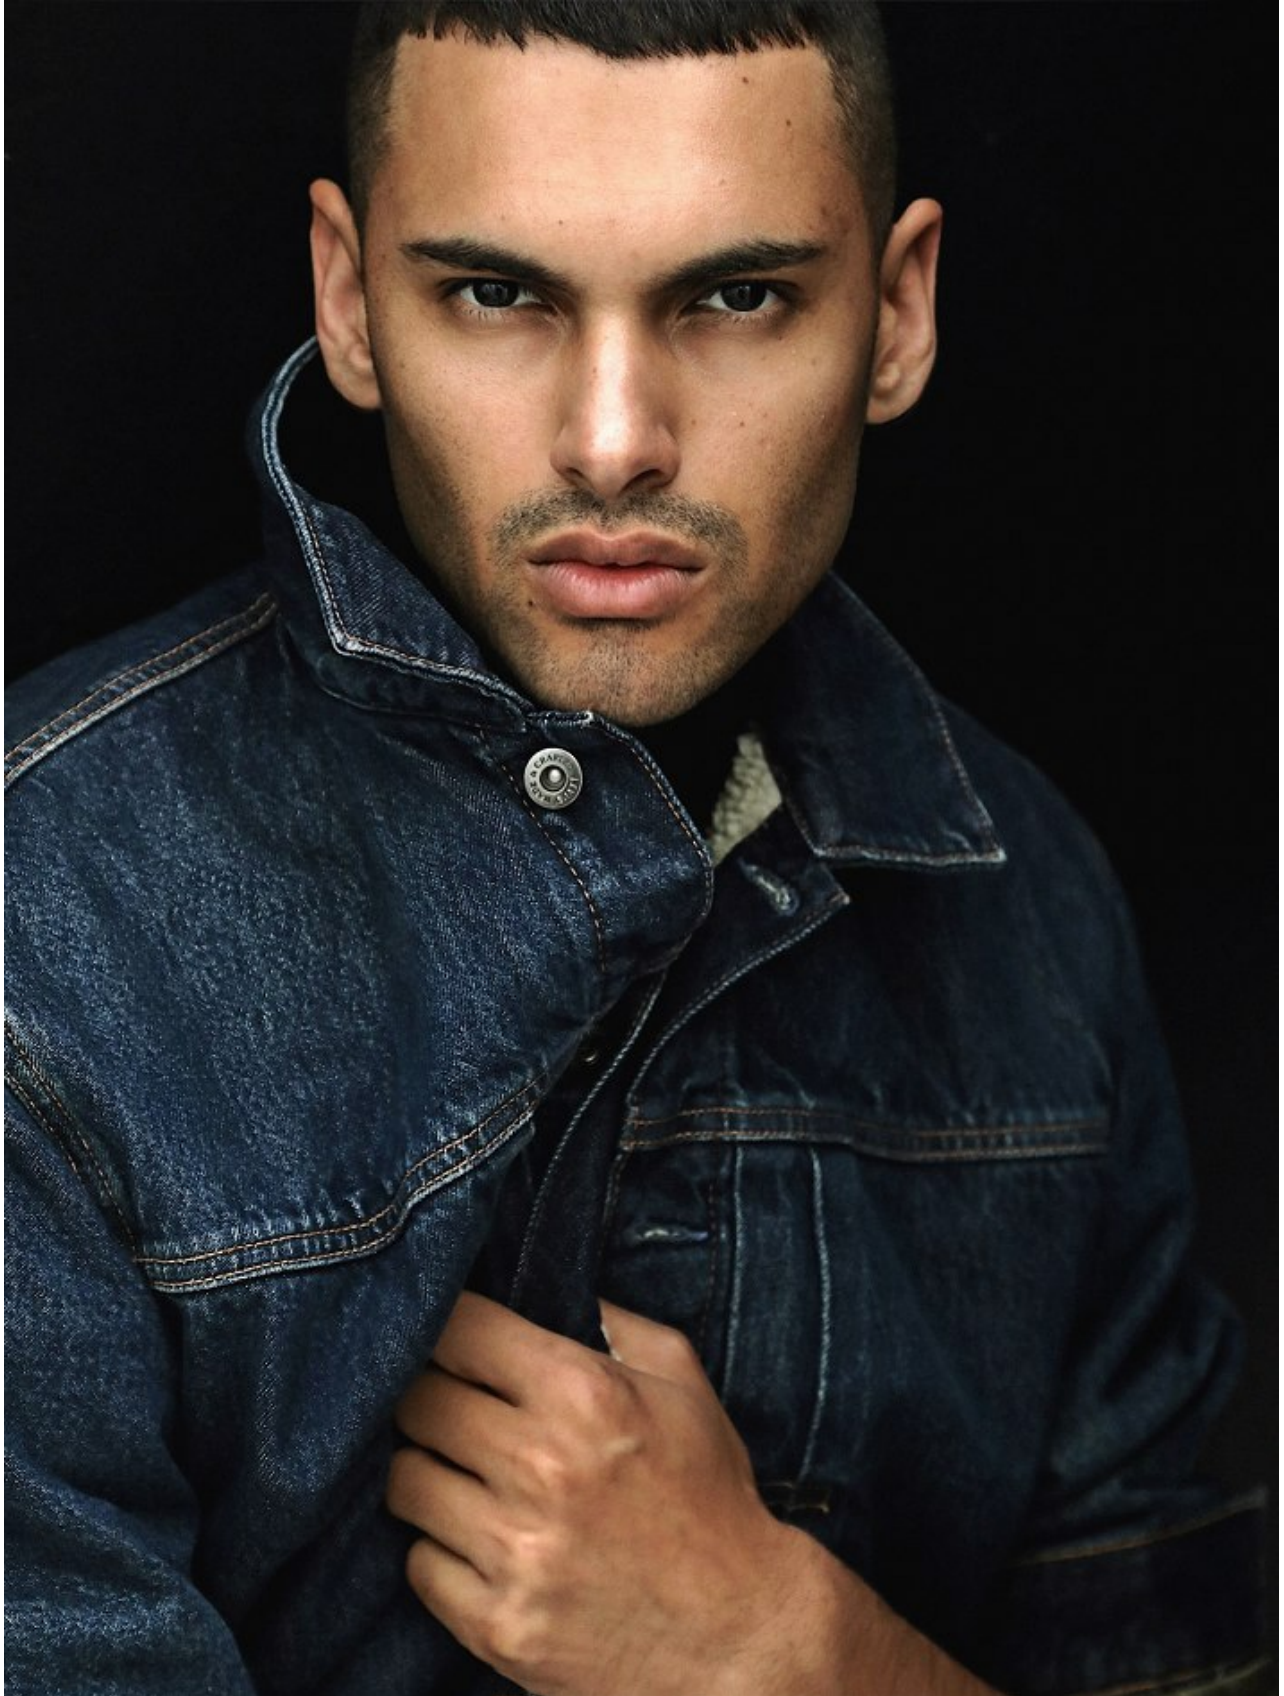

BOSS MODELS

CAPE TOWN

DYLAN DE MORNEY

Height: 183cm Chest: 100cm Waist: 78cm Shoe: 10 UK Hair: Black Eyes: Brown

BOSS MODELS

CAPE TOWN

DYLAN DE MORNEY

Height: 183cm Chest: 100cm Waist: 78cm Shoe: 10 UK Hair: Black Eyes: Brown