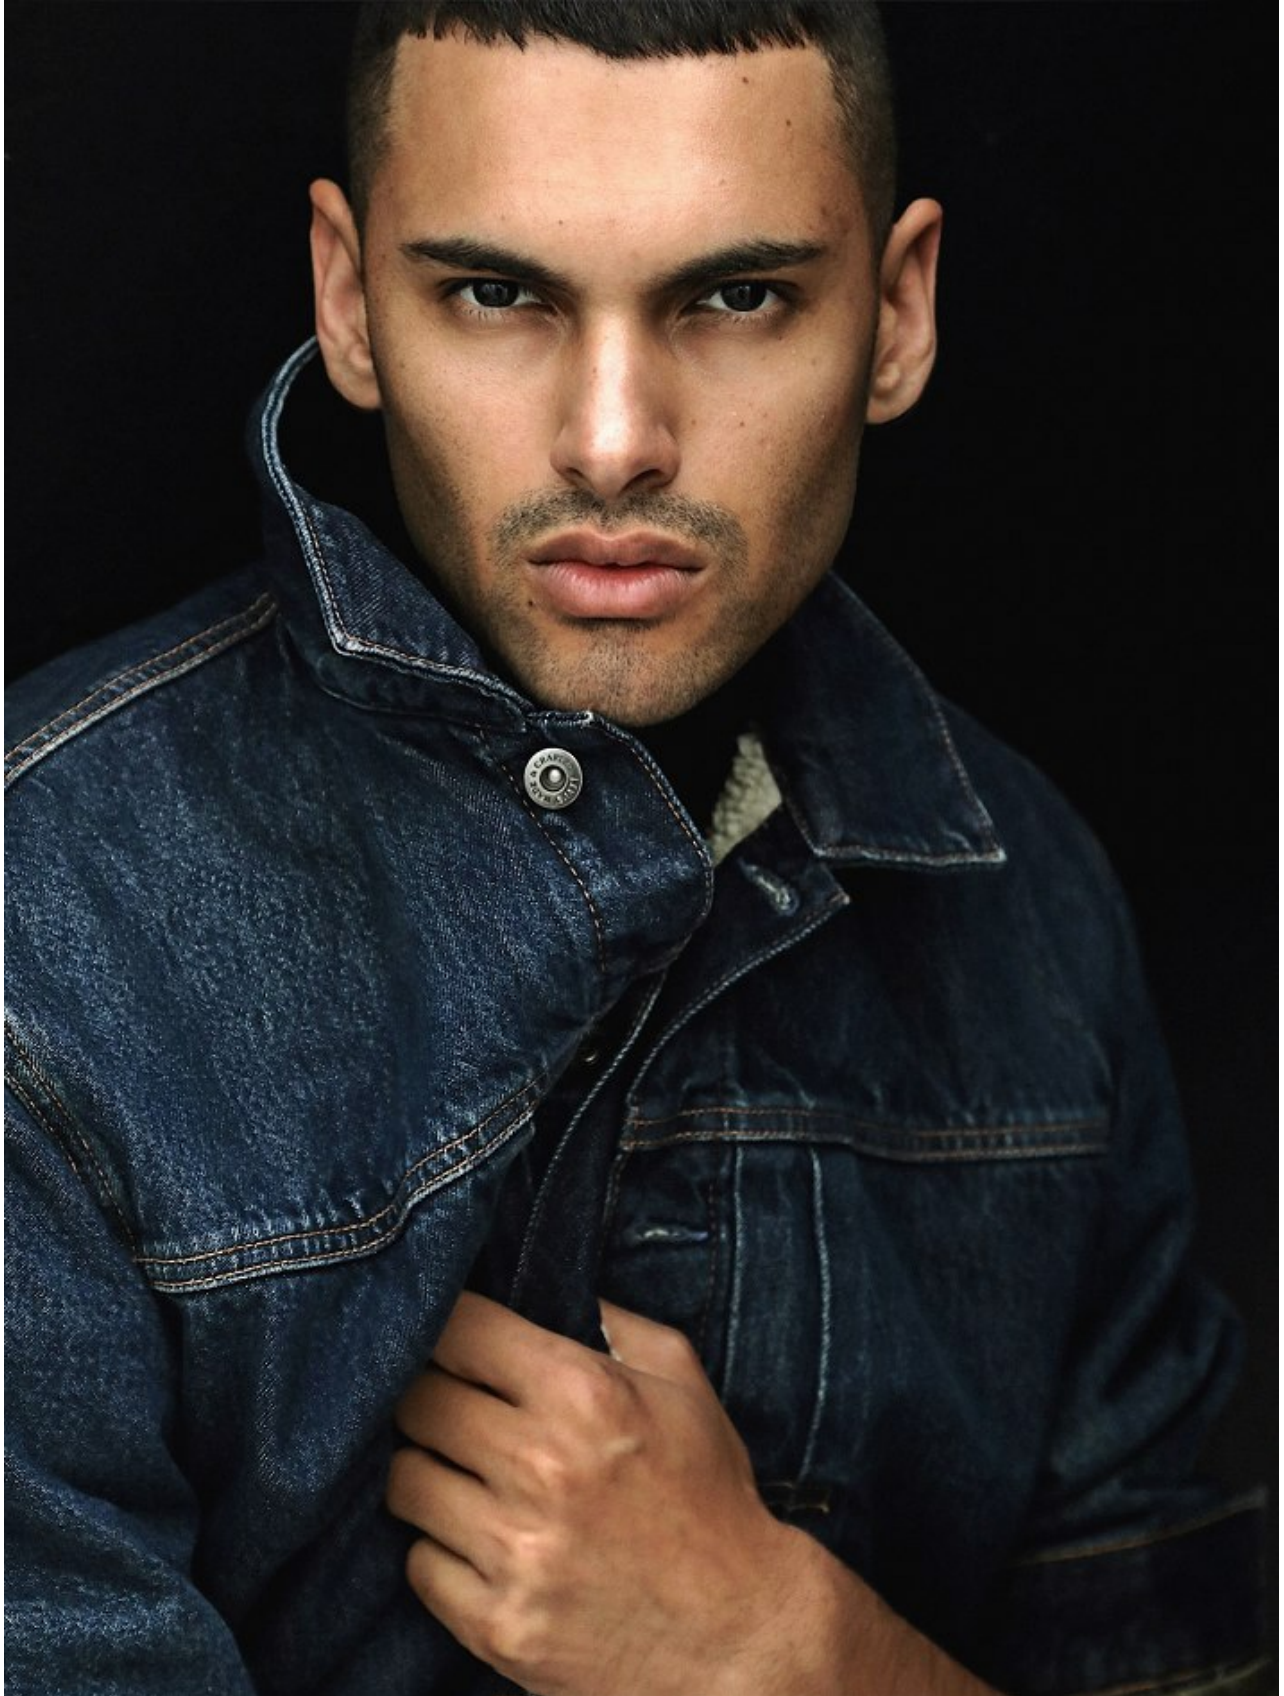

# BOSS MODELS

CAPE TOWN

DYLAN DE MORNEY

Height: 183cm Chest: 100cm Waist: 78cm Shoe: 10 UK Hair: Black Eyes: Brown