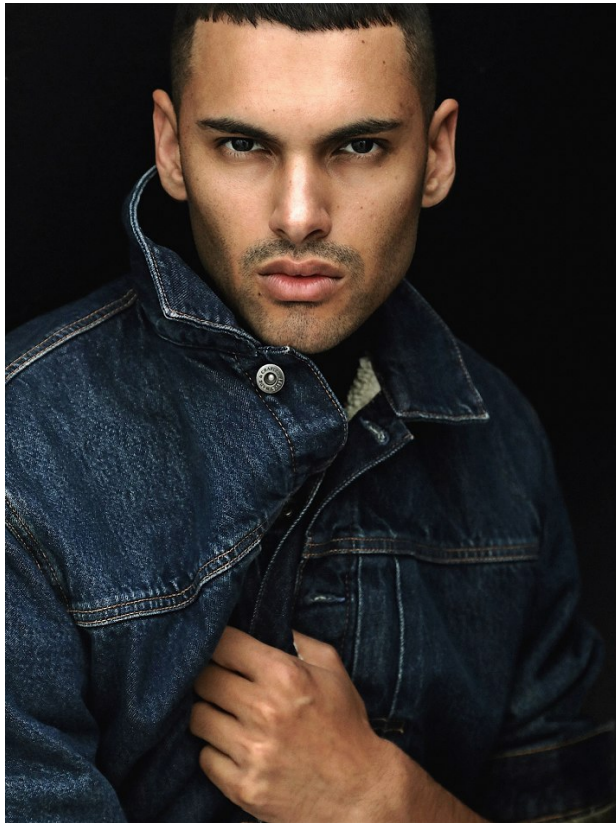

BOSS MODELS

CAPE TOWN

DYLAN DE MORNEY

Height: 183cm Chest: 100cm Waist: 78cm Shoe: 10 UK Hair: Black Eyes: Brown

BOSS MODELS

CAPE TOWN

DYLAN DE MORNEY

Height: 183cm Chest: 100cm Waist: 78cm Shoe: 10 UK Hair: Black Eyes: Brown

BOSS MODELS

CAPE TOWN

DYLAN DE MORNEY

Height: 183cm Chest: 100cm Waist: 78cm Shoe: 10 UK Hair: Black Eyes: Brown