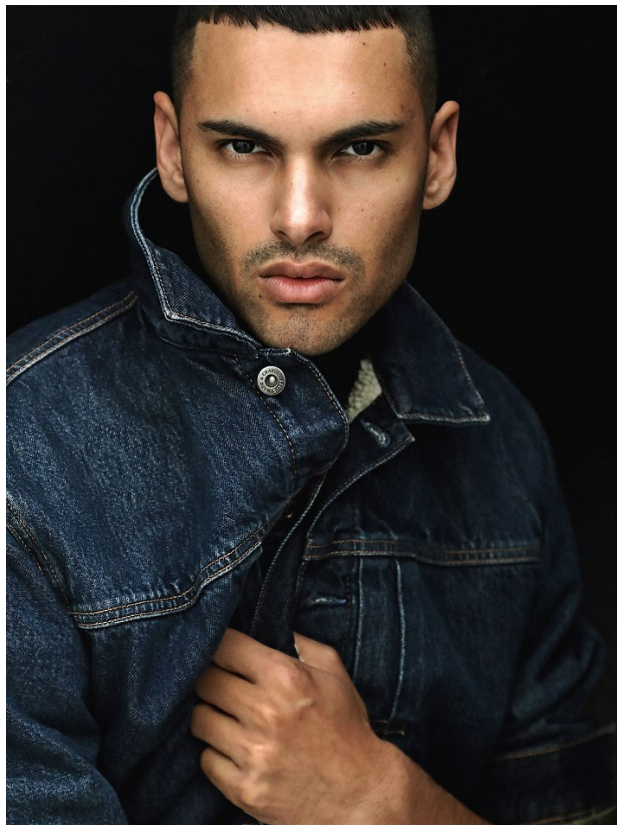

BOSS MODELS

CAPE TOWN

DYLAN DE MORNEY

Height: 183cm Chest: 100cm Waist: 78cm Shoe: 10 UK Hair: Black Eyes: Brown

BOSS MODELS

CAPE TOWN

DYLAN DE MORNEY

Height: 183cm Chest: 100cm Waist: 78cm Shoe: 10 UK Hair: Black Eyes: Brown

BOSS MODELS

CAPE TOWN

DYLAN DE MORNEY

Height: 183cm Chest: 100cm Waist: 78cm Shoe: 10 UK Hair: Black Eyes: Brown