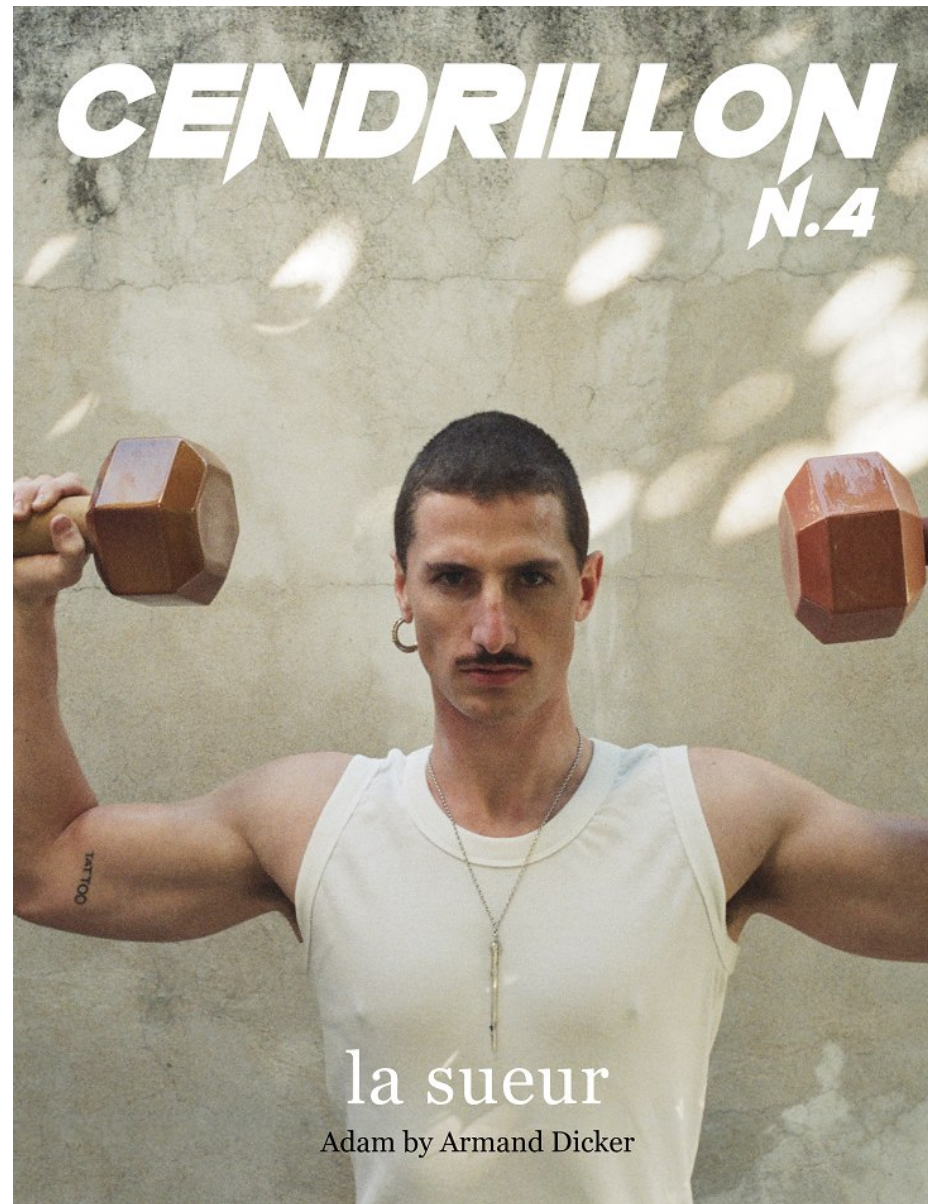

# BOSS MODELS

CAPE TOWN

## ADAM DE WAAL

Height: 185cm Chest: 99cm Waist: 79cm Shoe: 10.5 UK Hair: Brown Eyes: Green

# BOSS MODELS

CAPE TOWN

ADAM DE WAAL

Height: 185cm Chest: 99cm Waist: 79cm Shoe: 10.5 UK Hair: Brown Eyes: Green