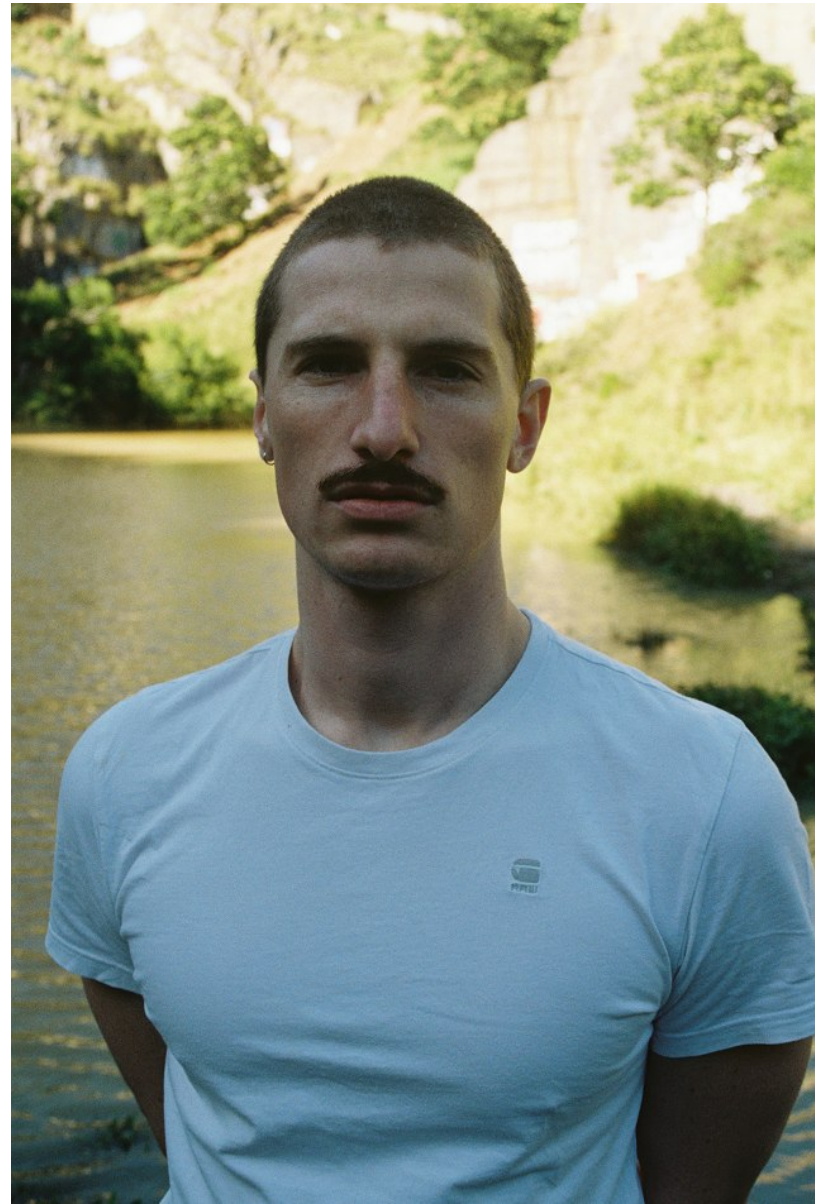

BOSS MODELS

CAPE TOWN

ADAM DE WAAL

Height: 185cm Chest: 99cm Waist: 79cm Shoe: 10.5 UK Hair: Brown Eyes: Green