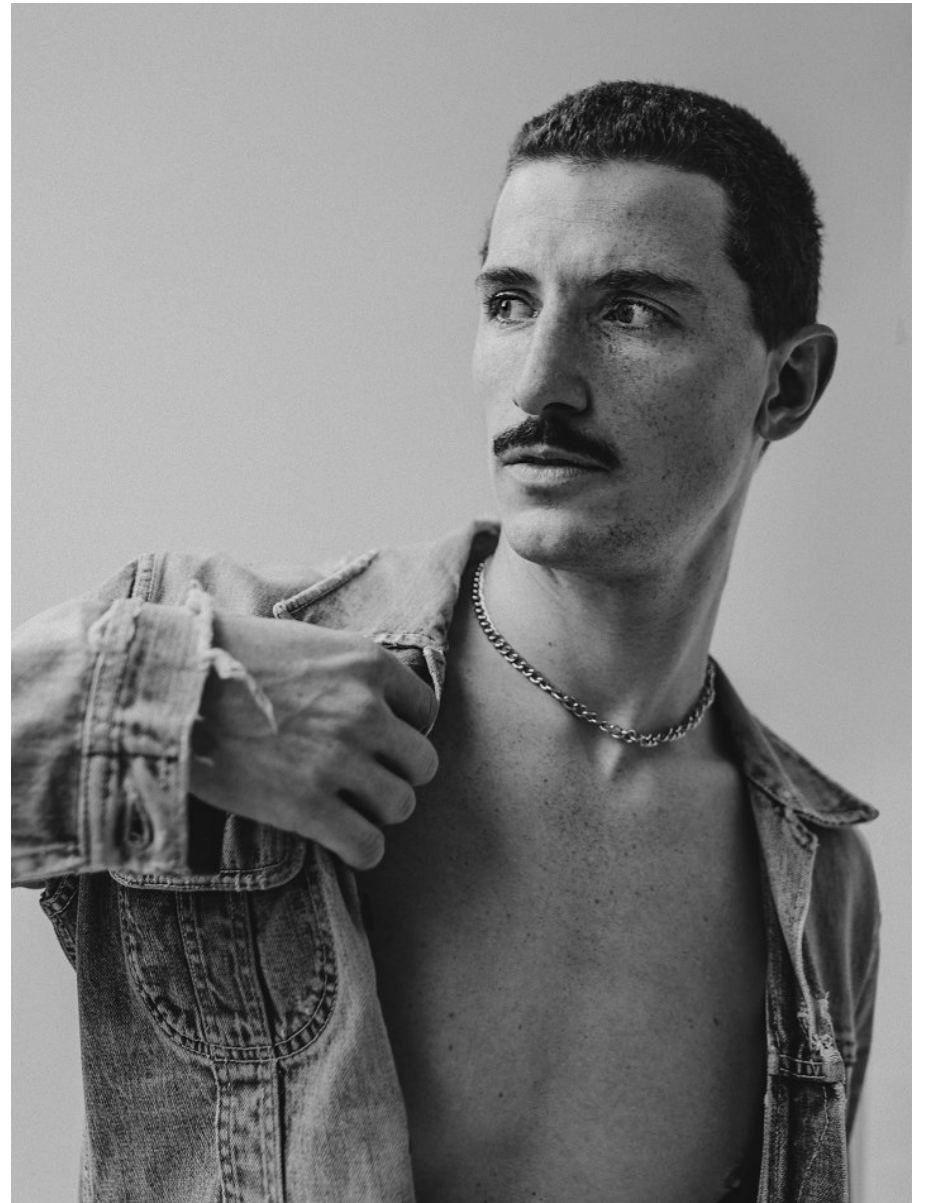

# BOSS MODELS

CAPE TOWN

ADAM DE WAAL

Height: 185cm Chest: 99cm Waist: 79cm Shoe: 10.5 UK Hair: Brown Eyes: Green