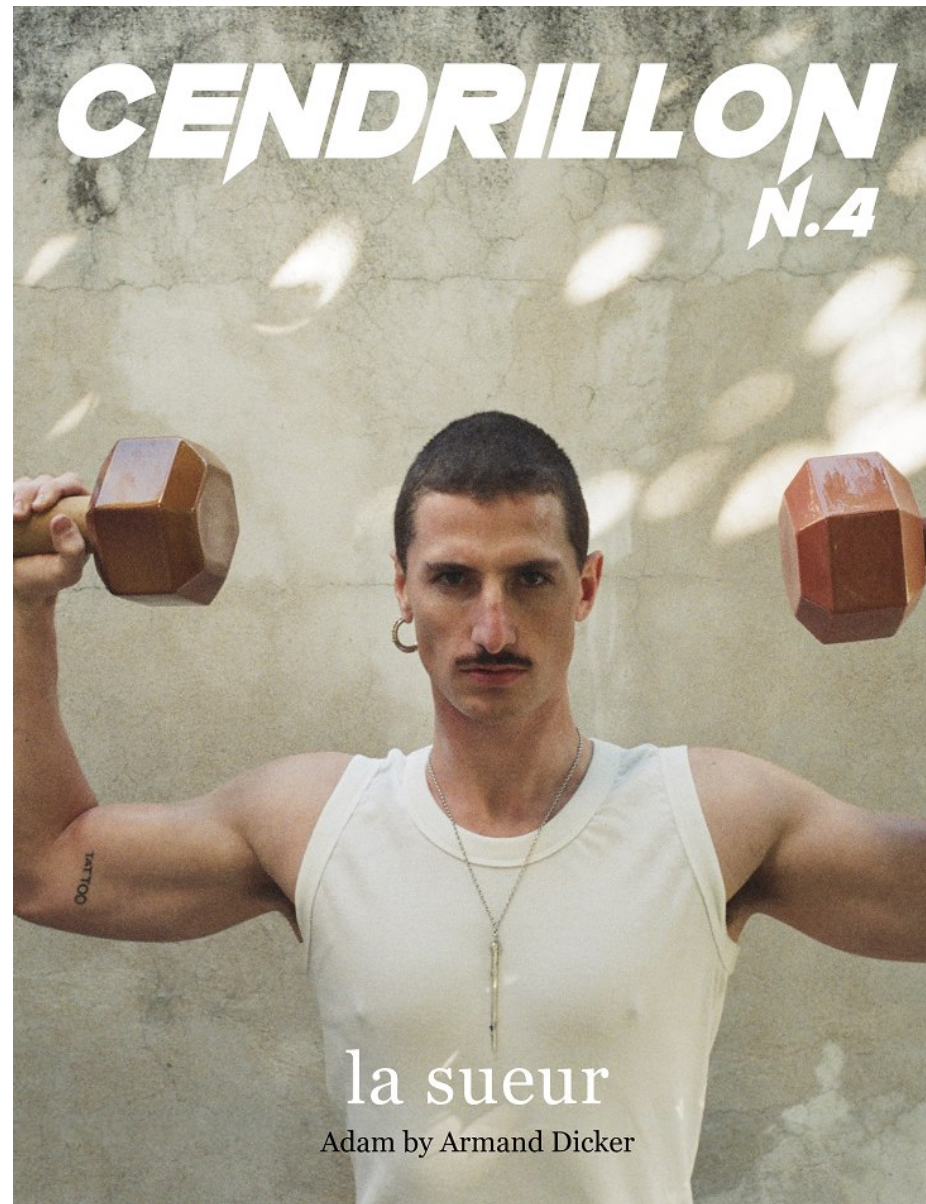

BOSS MODELS

CAPE TOWN

ADAM DE WAAL

Height: 185cm Chest: 99cm Waist: 79cm Shoe: 10.5 UK Hair: Brown Eyes: Green

BOSS MODELS

CAPE TOWN

ADAM DE WAAL

Height: 185cm Chest: 99cm Waist: 79cm Shoe: 10.5 UK Hair: Brown Eyes: Green