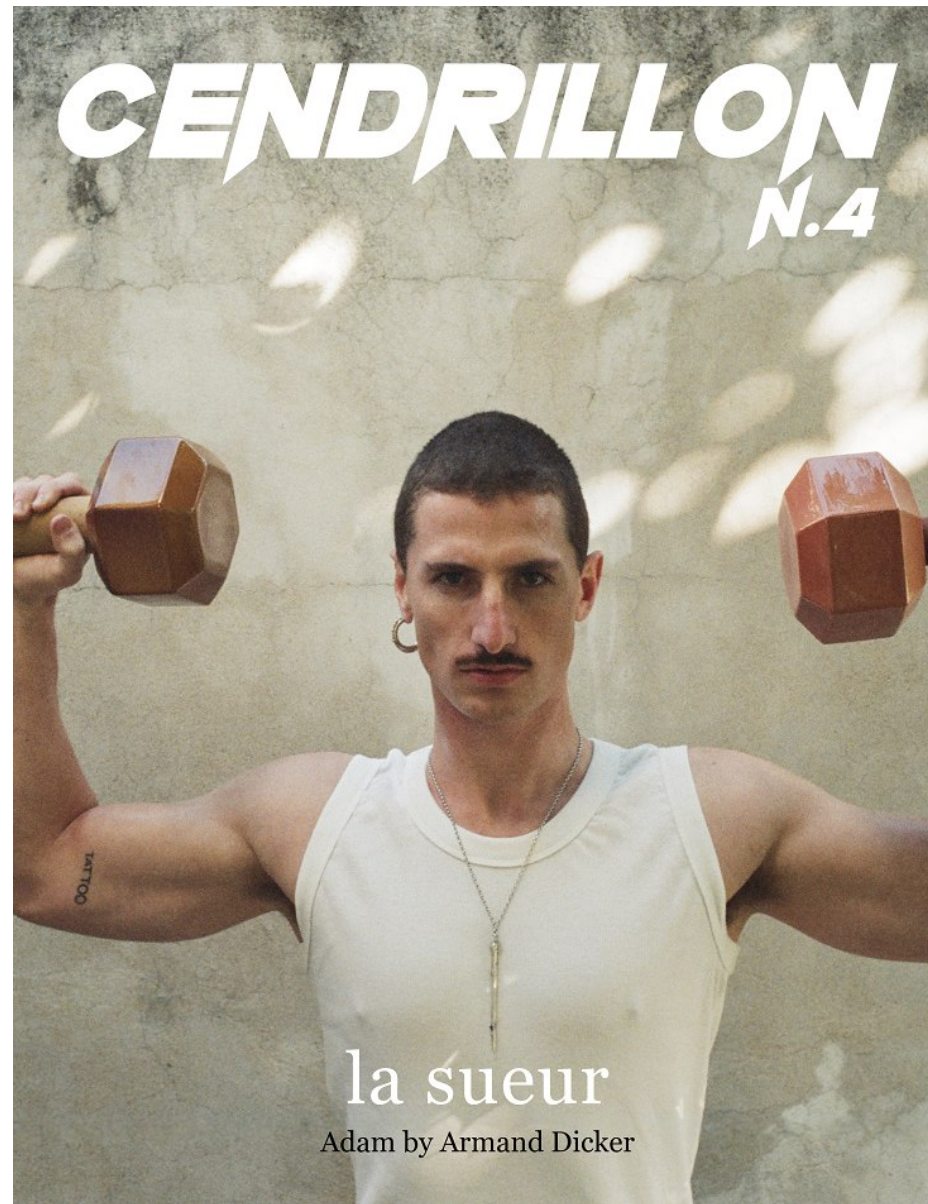

BOSS MODELS

CAPE TOWN

ADAM DE WAAL

Height: 185cm Chest: 99cm Waist: 79cm Shoe: 10.5 UK Hair: Brown Eyes: Green

BOSS MODELS

CAPE TOWN

ADAM DE WAAL

Height: 185cm Chest: 99cm Waist: 79cm Shoe: 10.5 UK Hair: Brown Eyes: Green