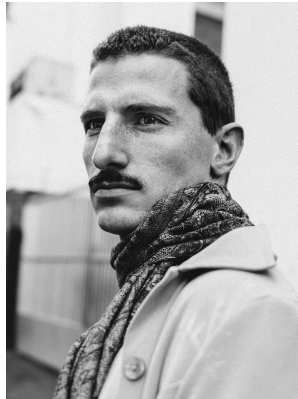

BOSS MODELS

CAPE TOWN

ADAM DE WAAL

Height: 185cm Chest: 99cm Waist: 79cm Shoe: 10.5 UK Hair: Brown Eyes: Green

BOSS MODELS

CAPE TOWN

ADAM DE WAAL

Height: 185cm Chest: 99cm Waist: 79cm Shoe: 10.5 UK Hair: Brown Eyes: Green