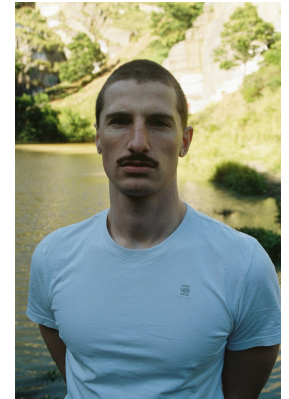

# BOSS MODELS

CAPE TOWN

ADAM DE WAAL

Height: 185cm Chest: 99cm Waist: 79cm Shoe: 10.5 UK Hair: Brown Eyes: Green

# BOSS MODELS

CAPE TOWN

## ADAM DE WAAL

Height: 185cm Chest: 99cm Waist: 79cm Shoe: 10.5 UK Hair: Brown Eyes: Green