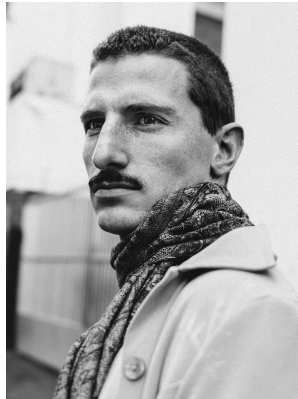

# BOSS MODELS

CAPE TOWN

## ADAM DE WAAL

Height: 185cm Chest: 99cm Waist: 79cm Shoe: 10.5 UK Hair: Brown Eyes: Green