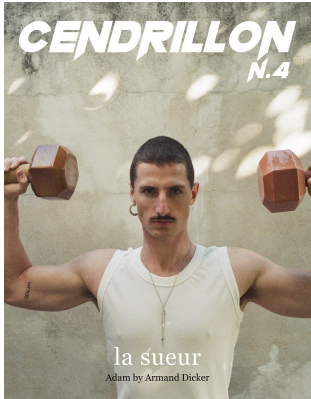

# BOSS MODELS

CAPE TOWN

ADAM DE WAAL

Height: 185cm Chest: 99cm Waist: 79cm Shoe: 10.5 UK Hair: Brown Eyes: Green

# BOSS MODELS

CAPE TOWN

## ADAM DE WAAL

Height: 185cm Chest: 99cm Waist: 79cm Shoe: 10.5 UK Hair: Brown Eyes: Green