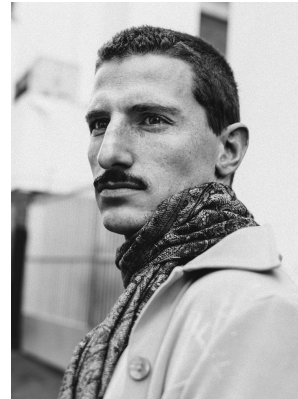

# BOSS MODELS

CAPE TOWN

ADAM DE WAAL

Height: 185cm Chest: 99cm Waist: 79cm Shoe: 10.5 UK Hair: Brown Eyes: Green

# BOSS MODELS

CAPE TOWN

## ADAM DE WAAL

Height: 185cm Chest: 99cm Waist: 79cm Shoe: 10.5 UK Hair: Brown Eyes: Green