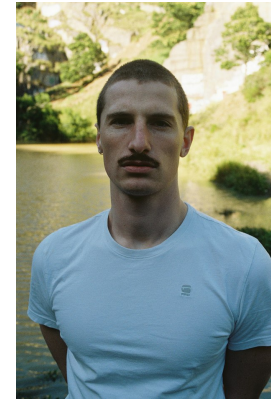

BOSS MODELS

CAPE TOWN

ADAM DE WAAL

Height: 185cm Chest: 99cm Waist: 79cm Shoe: 10.5 UK Hair: Brown Eyes: Green