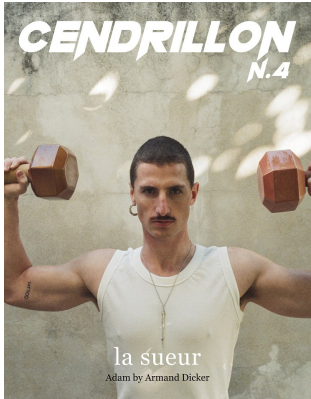

# BOSS MODELS

CAPE TOWN

## ADAM DE WAAL

Height: 185cm Chest: 99cm Waist: 79cm Shoe: 10.5 UK Hair: Brown Eyes: Green