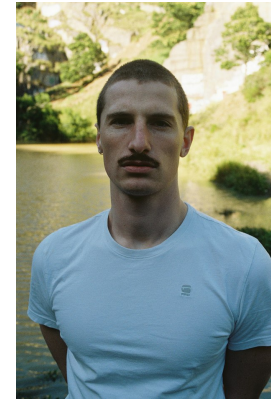

# BOSS MODELS

CAPE TOWN

## ADAM DE WAAL

Height: 185cm Chest: 99cm Waist: 79cm Shoe: 10.5 UK Hair: Brown Eyes: Green