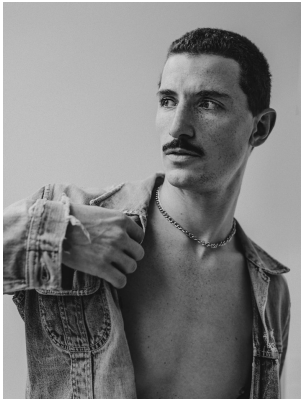

# BOSS MODELS

CAPE TOWN

ADAM DE WAAL

Height: 185cm Chest: 99cm Waist: 79cm Shoe: 10.5 UK Hair: Brown Eyes: Green

# BOSS MODELS

CAPE TOWN

## ADAM DE WAAL

Height: 185cm Chest: 99cm Waist: 79cm Shoe: 10.5 UK Hair: Brown Eyes: Green