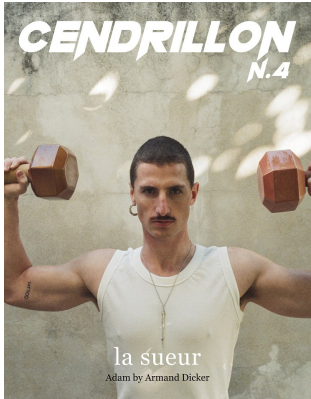

BOSS MODELS

CAPE TOWN

ADAM DE WAAL

Height: 185cm Chest: 99cm Waist: 79cm Shoe: 10.5 UK Hair: Brown Eyes: Green

BOSS MODELS

CAPE TOWN

ADAM DE WAAL

Height: 185cm Chest: 99cm Waist: 79cm Shoe: 10.5 UK Hair: Brown Eyes: Green