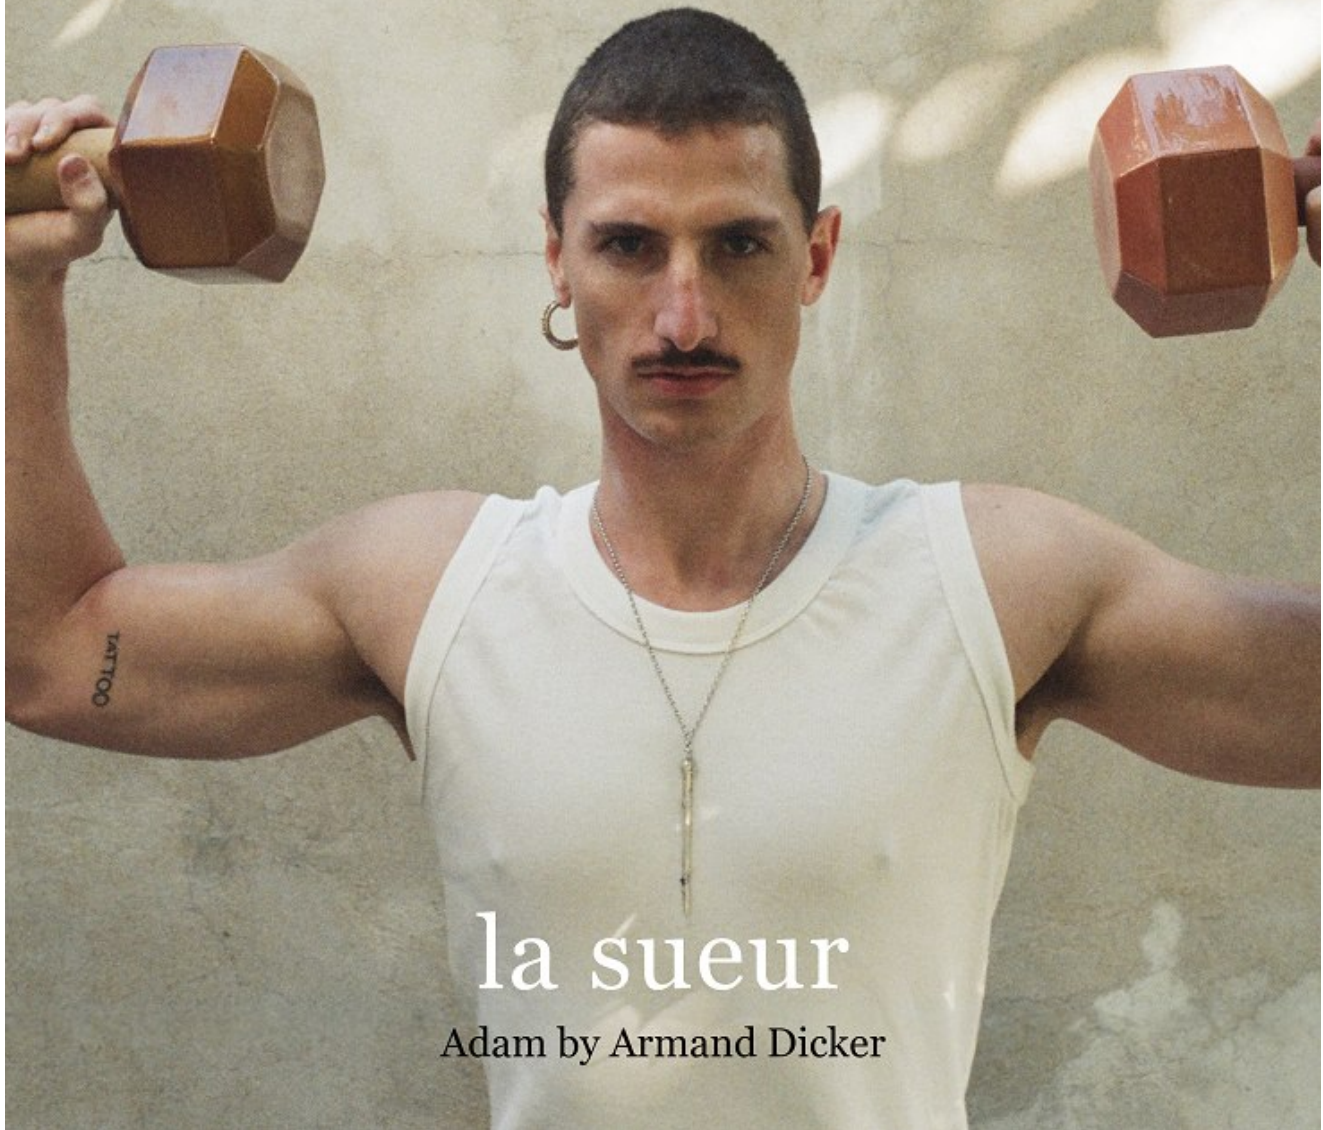

# BOSS MODELS

CAPE TOWN

# CENDRILLON

N.4

la sueur

Adam by Armand Dicker

ADAM DE WAAL

Height: 185cm Chest: 99cm Waist: 79cm Shoe: 10.5 UK Hair: Brown Eyes: Green

# BOSS MODELS

CAPE TOWN

ADAM DE WAAL

Height: 185cm Chest: 99cm Waist: 79cm Shoe: 10.5 UK Hair: Brown Eyes: Green