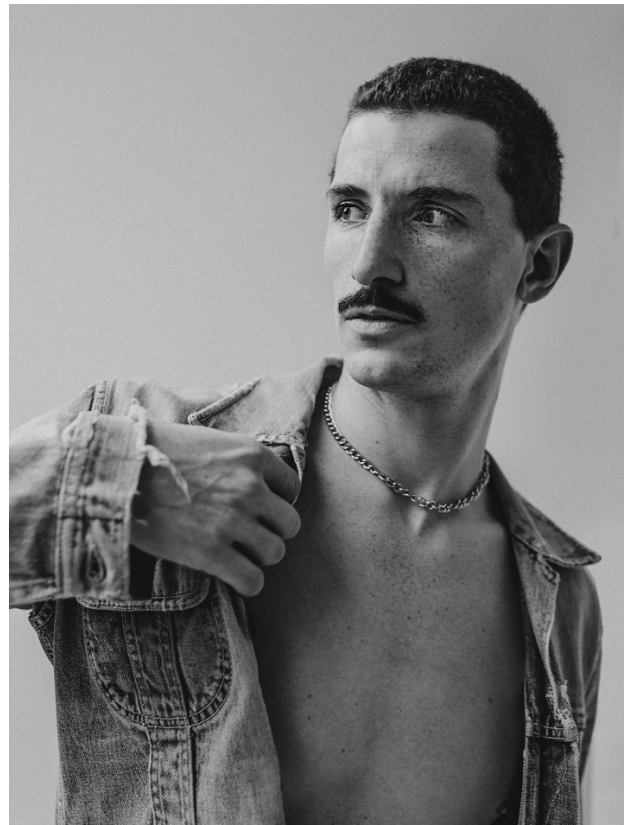

# BOSS MODELS

CAPE TOWN

ADAM DE WAAL

Height: 185cm Chest: 99cm Waist: 79cm Shoe: 10.5 UK Hair: Brown Eyes: Green