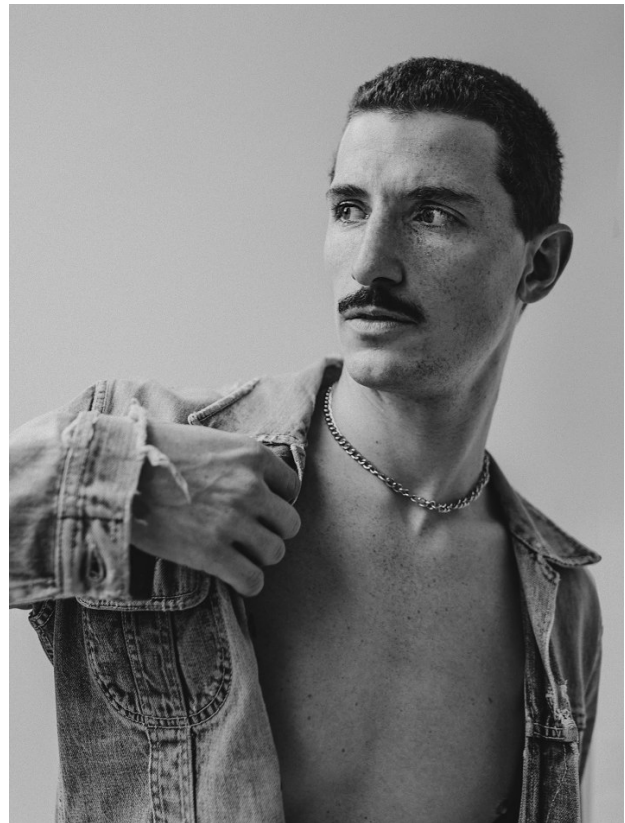

BOSS MODELS

CAPE TOWN

ADAM DE WAAL

Height: 185cm Chest: 99cm Waist: 79cm Shoe: 10.5 UK Hair: Brown Eyes: Green

BOSS MODELS

CAPE TOWN

ADAM DE WAAL

Height: 185cm Chest: 99cm Waist: 79cm Shoe: 10.5 UK Hair: Brown Eyes: Green

BOSS MODELS

CAPE TOWN

ADAM DE WAAL

Height: 185cm Chest: 99cm Waist: 79cm Shoe: 10.5 UK Hair: Brown Eyes: Green