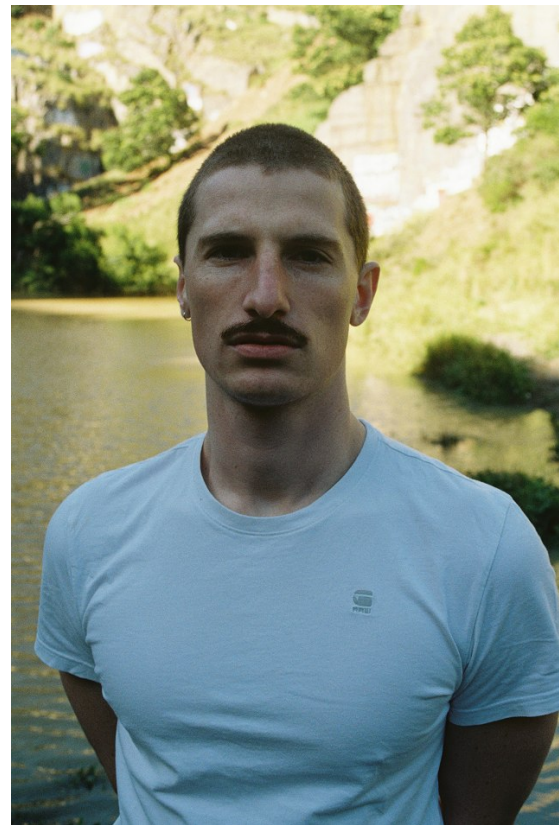

BOSS MODELS

CAPE TOWN

ADAM DE WAAL

Height: 185cm Chest: 99cm Waist: 79cm Shoe: 10.5 UK Hair: Brown Eyes: Green