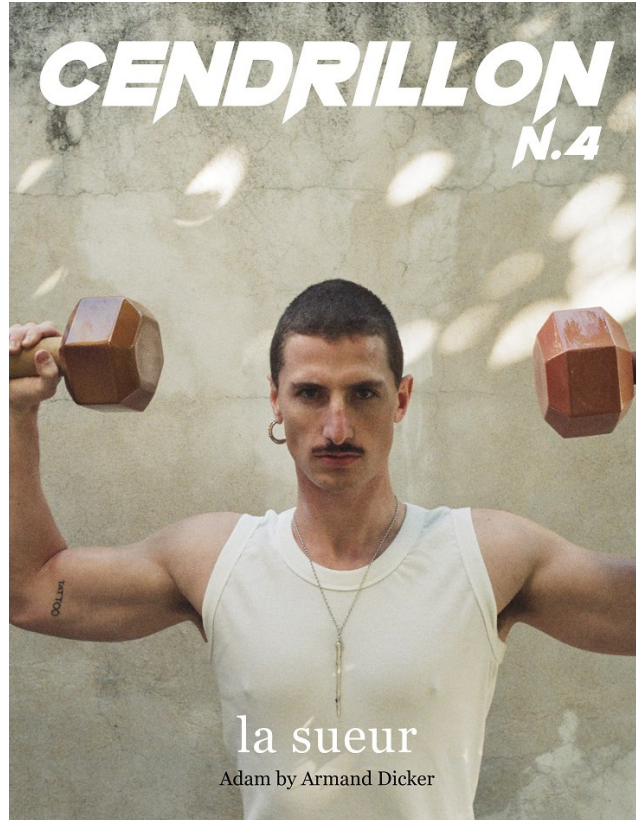

BOSS MODELS

CAPE TOWN

ADAM DE WAAL

Height: 185cm Chest: 99cm Waist: 79cm Shoe: 10.5 UK Hair: Brown Eyes: Green

BOSS MODELS

CAPE TOWN

ADAM DE WAAL

Height: 185cm Chest: 99cm Waist: 79cm Shoe: 10.5 UK Hair: Brown Eyes: Green

BOSS MODELS

CAPE TOWN

ADAM DE WAAL

Height: 185cm Chest: 99cm Waist: 79cm Shoe: 10.5 UK Hair: Brown Eyes: Green