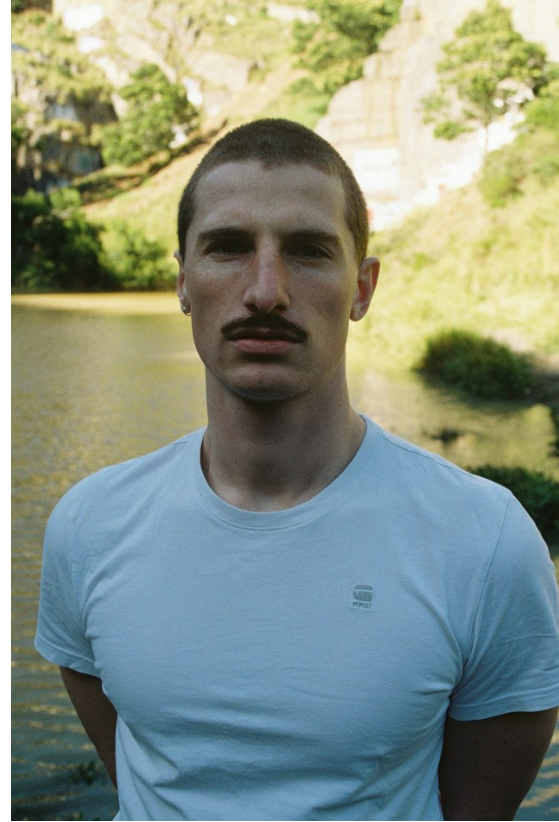

BOSS MODELS

CAPE TOWN

ADAM DE WAAL

Height: 185cm Chest: 99cm Waist: 79cm Shoe: 10.5 UK Hair: Brown Eyes: Green