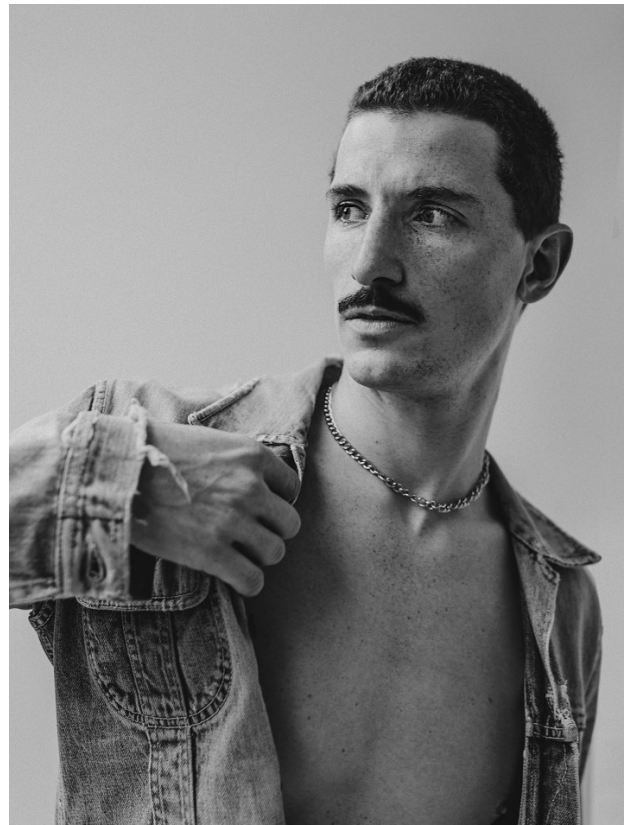

BOSS MODELS

CAPE TOWN

ADAM DE WAAL

Height: 185cm Chest: 99cm Waist: 79cm Shoe: 10.5 UK Hair: Brown Eyes: Green

BOSS MODELS

CAPE TOWN

ADAM DE WAAL

Height: 185cm Chest: 99cm Waist: 79cm Shoe: 10.5 UK Hair: Brown Eyes: Green

BOSS MODELS

CAPE TOWN

ADAM DE WAAL

Height: 185cm Chest: 99cm Waist: 79cm Shoe: 10.5 UK Hair: Brown Eyes: Green