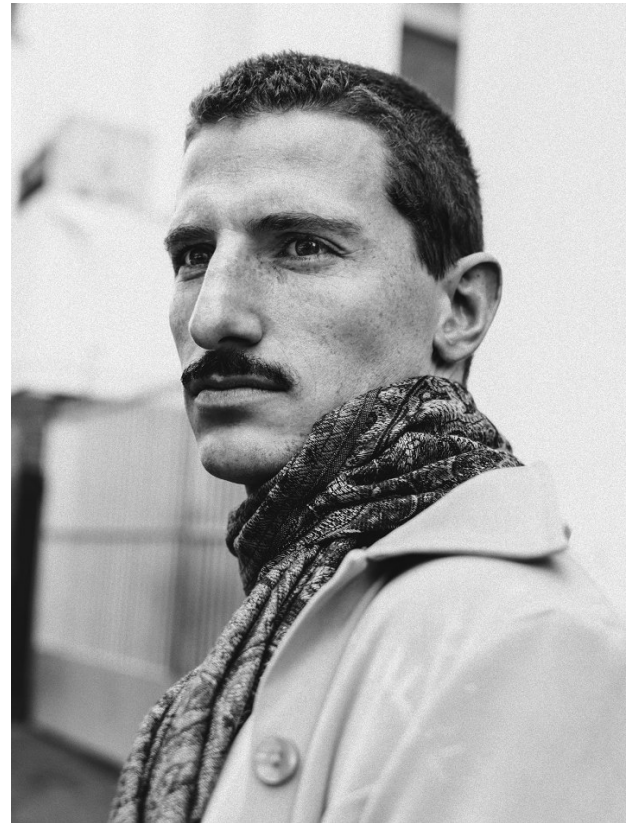

# BOSS MODELS

CAPE TOWN

ADAM DE WAAL

Height: 185cm Chest: 99cm Waist: 79cm Shoe: 10.5 UK Hair: Brown Eyes: Green