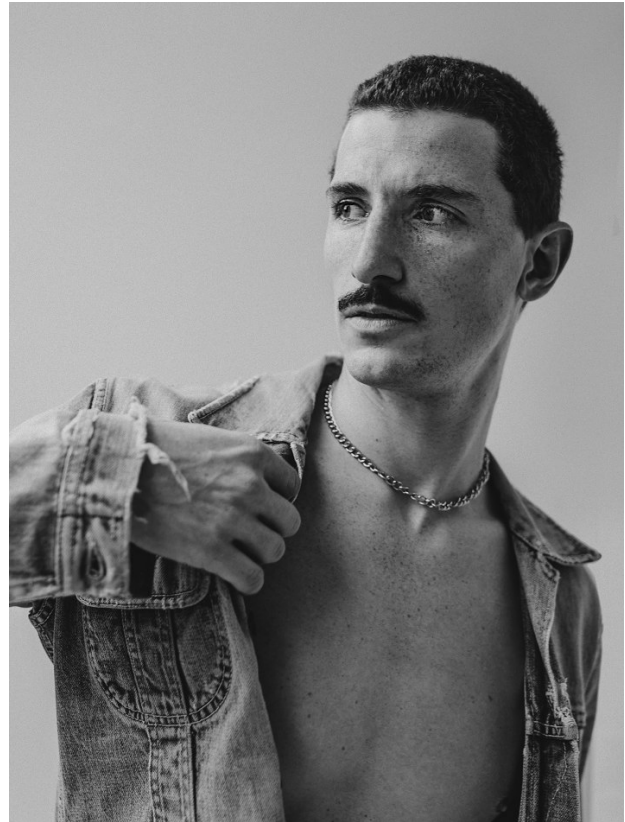

BOSS MODELS

CAPE TOWN

ADAM DE WAAL

Height: 185cm Chest: 99cm Waist: 79cm Shoe: 10.5 UK Hair: Brown Eyes: Green

BOSS MODELS

CAPE TOWN

ADAM DE WAAL

Height: 185cm Chest: 99cm Waist: 79cm Shoe: 10.5 UK Hair: Brown Eyes: Green

BOSS MODELS

CAPE TOWN

ADAM DE WAAL

Height: 185cm Chest: 99cm Waist: 79cm Shoe: 10.5 UK Hair: Brown Eyes: Green