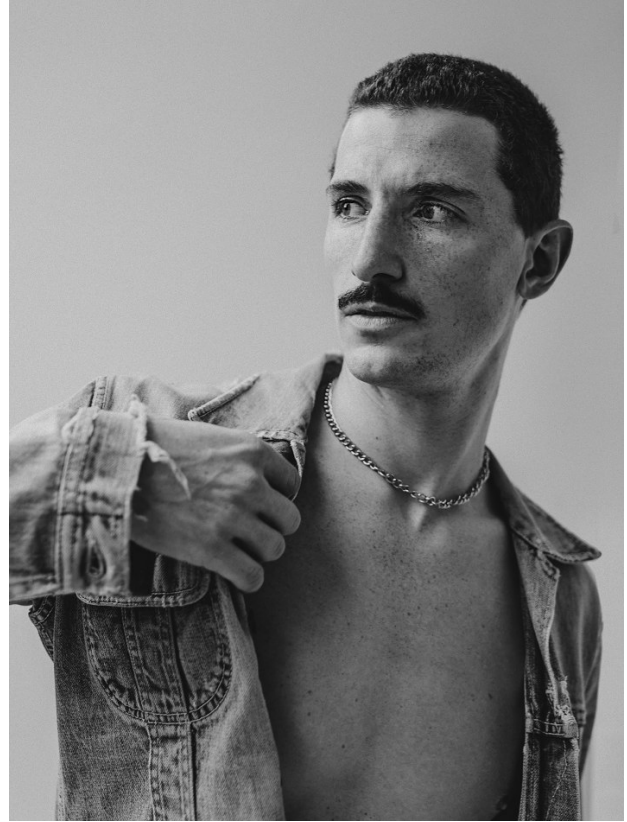

BOSS MODELS

CAPE TOWN

ADAM DE WAAL

Height: 185cm Chest: 99cm Waist: 79cm Shoe: 10.5 UK Hair: Brown Eyes: Green

BOSS MODELS

CAPE TOWN

ADAM DE WAAL

Height: 185cm Chest: 99cm Waist: 79cm Shoe: 10.5 UK Hair: Brown Eyes: Green

BOSS MODELS

CAPE TOWN

ADAM DE WAAL

Height: 185cm Chest: 99cm Waist: 79cm Shoe: 10.5 UK Hair: Brown Eyes: Green