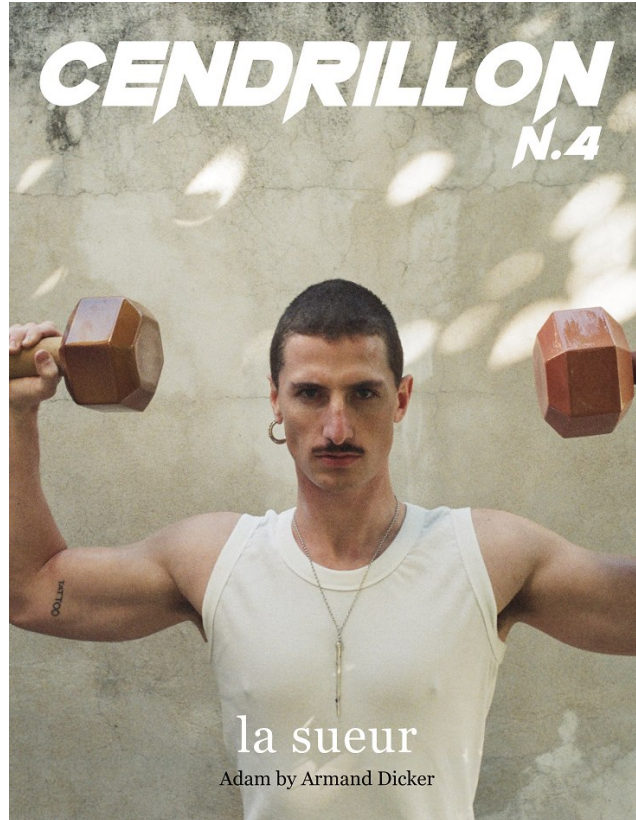

# BOSS MODELS

CAPE TOWN

ADAM DE WAAL

Height: 185cm Chest: 99cm Waist: 79cm Shoe: 10.5 UK Hair: Brown Eyes: Green