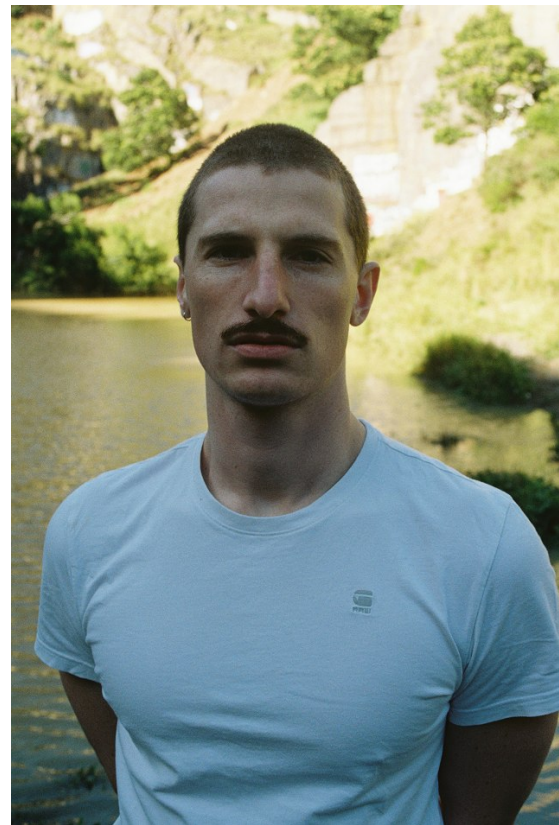

BOSS MODELS

CAPE TOWN

ADAM DE WAAL

Height: 185cm Chest: 99cm Waist: 79cm Shoe: 10.5 UK Hair: Brown Eyes: Green

BOSS MODELS

CAPE TOWN

ADAM DE WAAL

Height: 185cm Chest: 99cm Waist: 79cm Shoe: 10.5 UK Hair: Brown Eyes: Green

BOSS MODELS

CAPE TOWN

ADAM DE WAAL

Height: 185cm Chest: 99cm Waist: 79cm Shoe: 10.5 UK Hair: Brown Eyes: Green