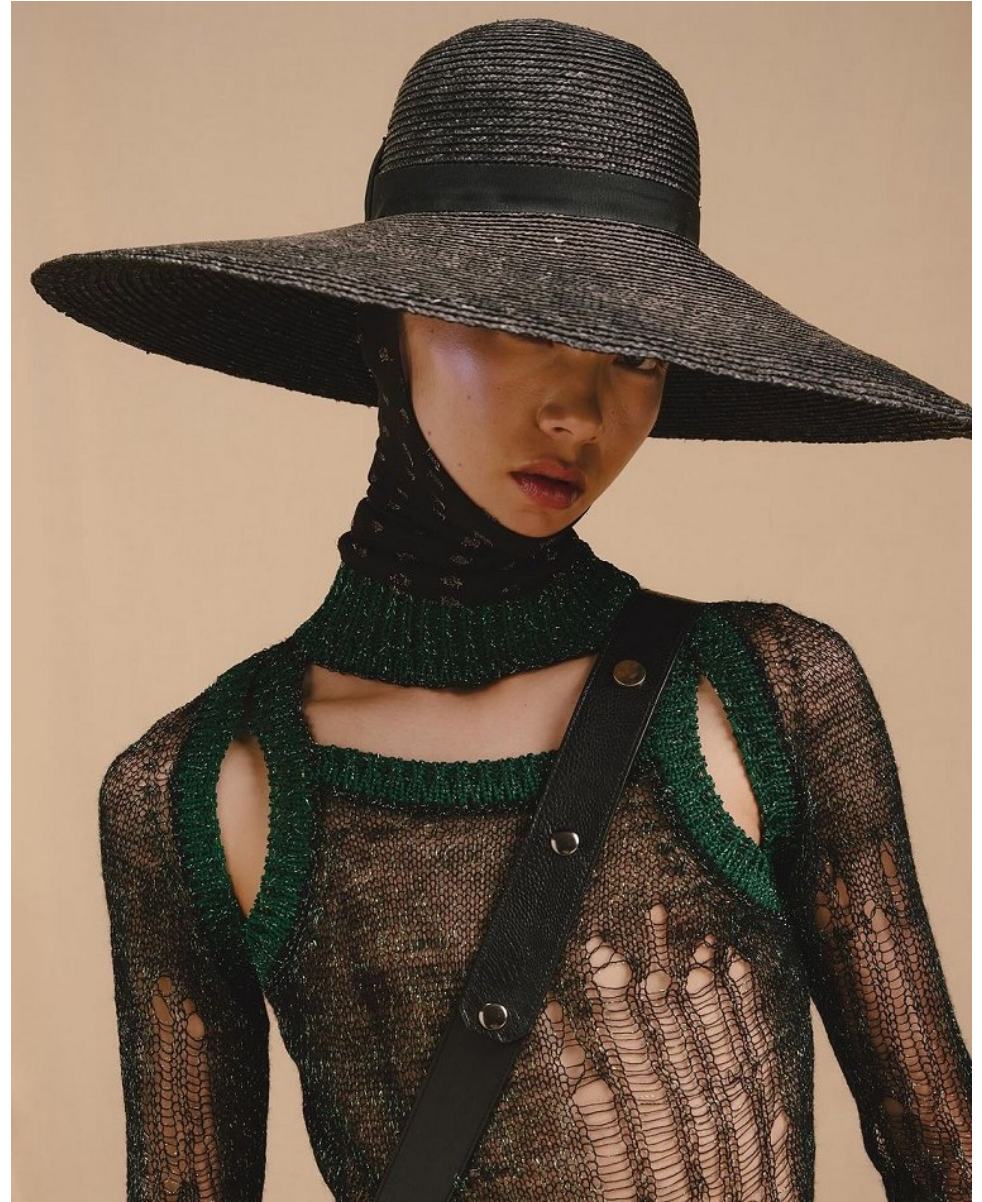

BOSS MODELS

CAPE TOWN

JOSH HABIB

Height: 185cm Chest: 80cm Waist: 64cm Shoe: 9 UK Hair: Dark Brown Eyes: Brown