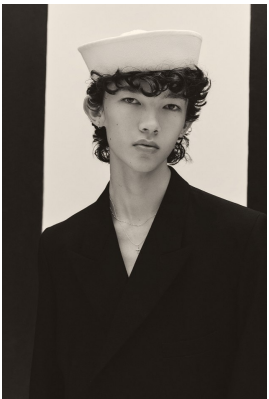

# BOSS MODELS

CAPE TOWN

## JOSH HABIB

Height: 185cm Chest: 80cm Waist: 64cm Shoe: 9 UK Hair: Dark Brown Eyes: Brown

# BOSS MODELS

CAPE TOWN

JOSH HABIB

Height: 185cm Chest: 80cm Waist: 64cm Shoe: 9 UK Hair: Dark Brown Eyes: Brown