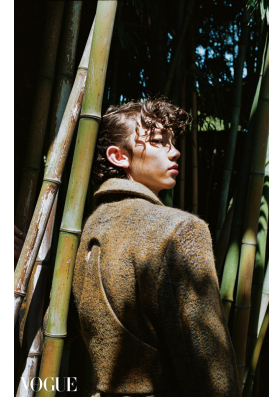

BOSS MODELS

CAPE TOWN

JOSH HABIB

Height: 185cm Chest: 80cm Waist: 64cm Shoe: 9 UK Hair: Dark Brown Eyes: Brown