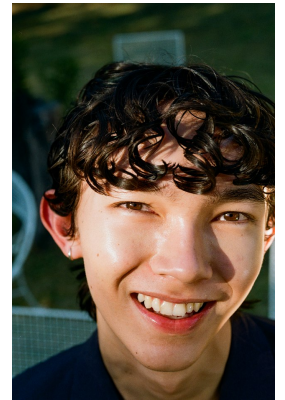

BOSS MODELS

CAPE TOWN

JOSH HABIB

Height: 185cm Chest: 80cm Waist: 64cm Shoe: 9 UK Hair: Dark Brown Eyes: Brown

BOSS MODELS

CAPE TOWN

JOSH HABIB

Height: 185cm Chest: 80cm Waist: 64cm Shoe: 9 UK Hair: Dark Brown Eyes: Brown