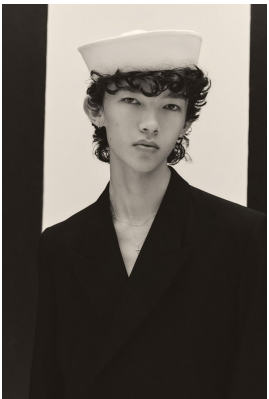

BOSS MODELS

CAPE TOWN

JOSH HABIB

Height: 185cm Chest: 80cm Waist: 64cm Shoe: 9 UK Hair: Dark Brown Eyes: Brown

BOSS MODELS

CAPE TOWN

JOSH HABIB

Height: 185cm Chest: 80cm Waist: 64cm Shoe: 9 UK Hair: Dark Brown Eyes: Brown