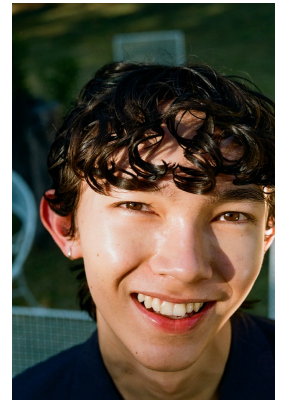

# BOSS MODELS

CAPE TOWN

## JOSH HABIB

Height: 185cm Chest: 80cm Waist: 64cm Shoe: 9 UK Hair: Dark Brown Eyes: Brown

# BOSS MODELS

CAPE TOWN

JOSH HABIB

Height: 185cm Chest: 80cm Waist: 64cm Shoe: 9 UK Hair: Dark Brown Eyes: Brown