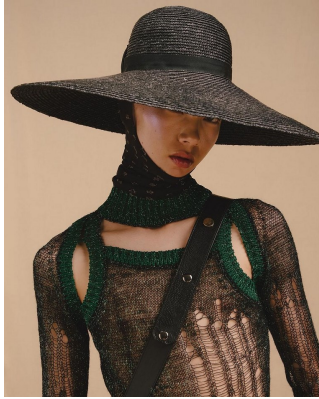

BOSS MODELS

CAPE TOWN

JOSH HABIB

Height: 185cm Chest: 80cm Waist: 64cm Shoe: 9 UK Hair: Dark Brown Eyes: Brown

BOSS MODELS

CAPE TOWN

JOSH HABIB

Height: 185cm Chest: 80cm Waist: 64cm Shoe: 9 UK Hair: Dark Brown Eyes: Brown