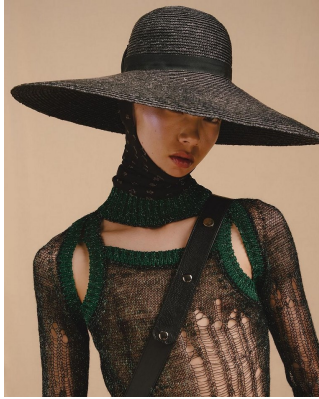

BOSS MODELS

CAPE TOWN

JOSH HABIB

Height: 185cm Chest: 80cm Waist: 64cm Shoe: 9 UK Hair: Dark Brown Eyes: Brown