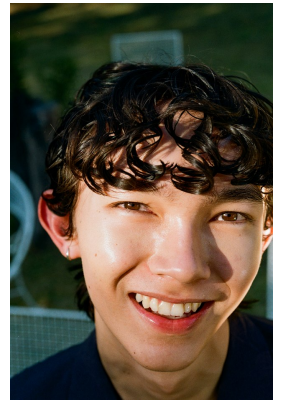

# BOSS MODELS

CAPE TOWN

## JOSH HABIB

Height: 185cm Chest: 80cm Waist: 64cm Shoe: 9 UK Hair: Dark Brown Eyes: Brown

# BOSS MODELS

CAPE TOWN

JOSH HABIB

Height: 185cm Chest: 80cm Waist: 64cm Shoe: 9 UK Hair: Dark Brown Eyes: Brown