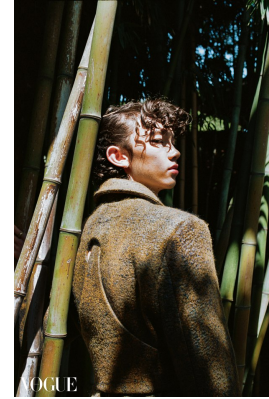

BOSS MODELS

CAPE TOWN

JOSH HABIB

Height: 185cm Chest: 80cm Waist: 64cm Shoe: 9 UK Hair: Dark Brown Eyes: Brown

BOSS MODELS

CAPE TOWN

JOSH HABIB

Height: 185cm Chest: 80cm Waist: 64cm Shoe: 9 UK Hair: Dark Brown Eyes: Brown