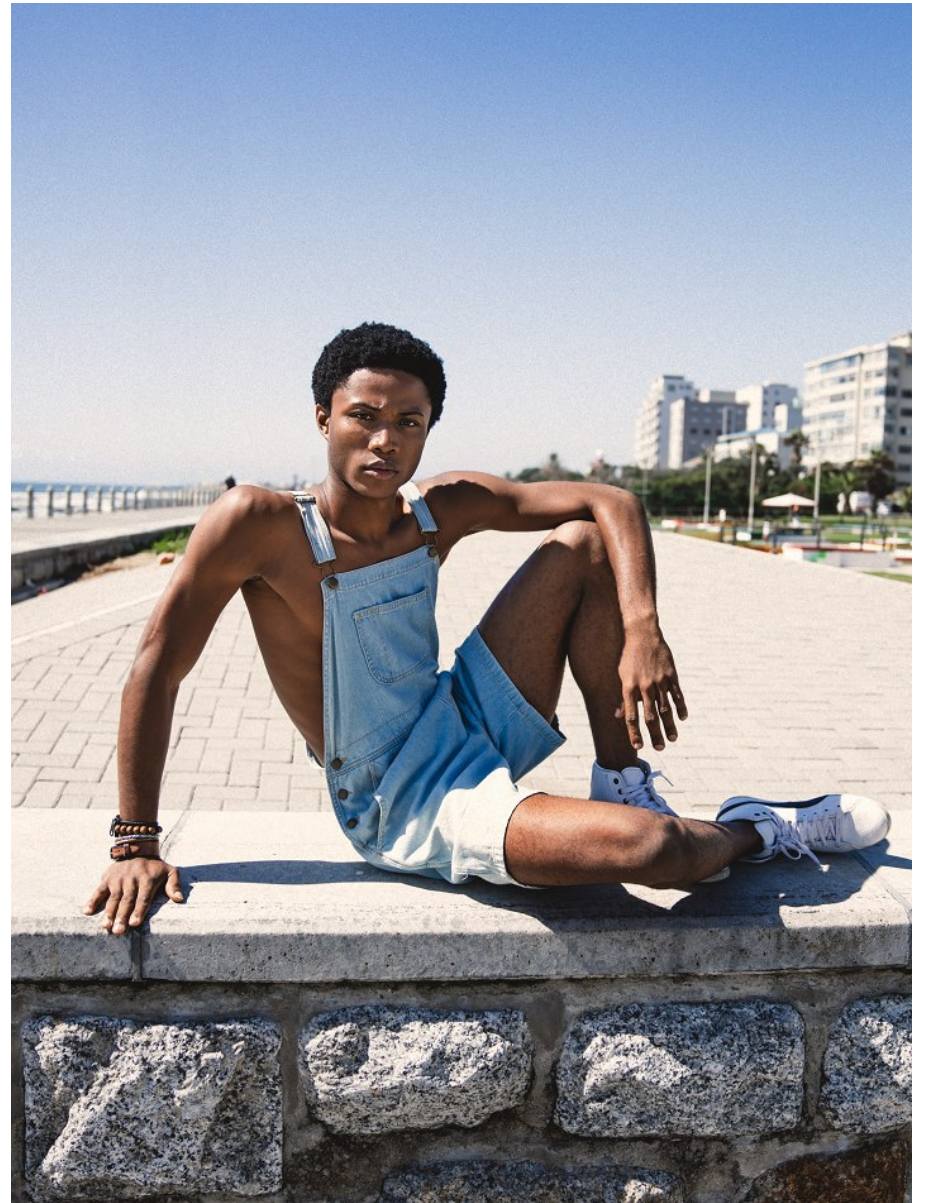

BOSS MODELS

CAPE TOWN

DIVINE ENEJA

Height: 187cm Chest: 92cm Waist: 78cm Suit: 38 R Shoe: 10 UK Hair: Black Eyes: Brown