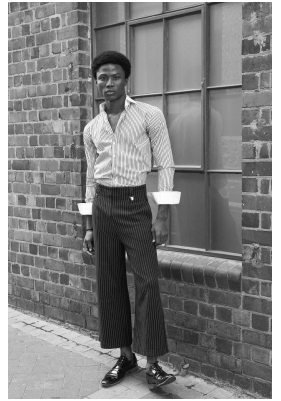

BOSS MODELS

CAPE TOWN

DIVINE ENEJA

Height: 187cm Chest: 92cm Waist: 78cm Suit: 38 R Shoe: 10 UK Hair: Black Eyes: Brown

BOSS MODELS

CAPE TOWN

DIVINE ENEJA

Height: 187cm Chest: 92cm Waist: 78cm Suit: 38 R Shoe: 10 UK Hair: Black Eyes: Brown