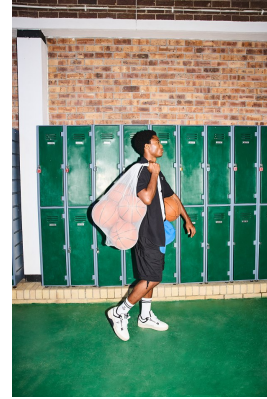

BOSS MODELS

CAPE TOWN

DIVINE ENEJA

Height: 187cm Chest: 95cm Waist: 79cm Suit: 38 R Shoe: 10 UK Hair: Black Eyes: Brown

BOSS MODELS

CAPE TOWN

DIVINE ENEJA

Height: 187cm Chest: 95cm Waist: 79cm Suit: 38 R Shoe: 10 UK Hair: Black Eyes: Brown