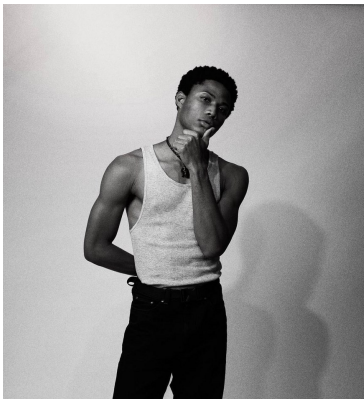

BOSS MODELS

CAPE TOWN

DIVINE ENEJA

Height: 187cm Chest: 95cm Waist: 79cm Suit: 38 R Shoe: 10 UK Hair: Black Eyes: Brown

BOSS MODELS

CAPE TOWN

DIVINE ENEJA

Height: 187cm Chest: 95cm Waist: 79cm Suit: 38 R Shoe: 10 UK Hair: Black Eyes: Brown