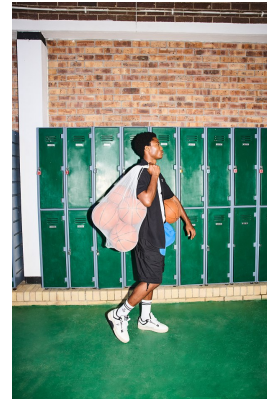

BOSS MODELS

CAPE TOWN

DIVINE ENEJA

Height: 187cm Chest: 92cm Waist: 78cm Suit: 38 R Shoe: 10 UK Hair: Black Eyes: Brown

BOSS MODELS

CAPE TOWN

DIVINE ENEJA

Height: 187cm Chest: 92cm Waist: 78cm Suit: 38 R Shoe: 10 UK Hair: Black Eyes: Brown