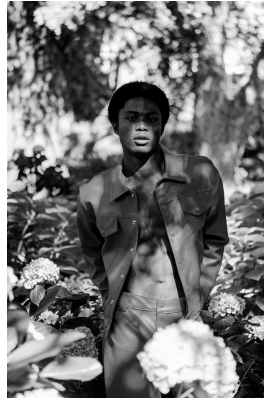

BOSS MODELS

CAPE TOWN

DIVINE ENEJA

Height: 187cm Chest: 92cm Waist: 78cm Suit: 38 R Shoe: 10 UK Hair: Black Eyes: Brown

BOSS MODELS

CAPE TOWN

DIVINE ENEJA

Height: 187cm Chest: 92cm Waist: 78cm Suit: 38 R Shoe: 10 UK Hair: Black Eyes: Brown