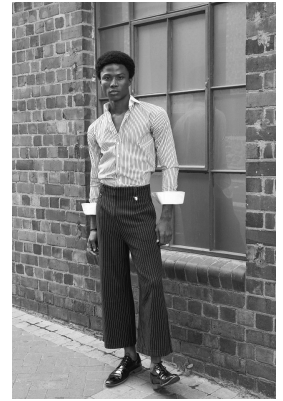

BOSS MODELS

CAPE TOWN

DIVINE ENEJA

Height: 187cm Chest: 95cm Waist: 79cm Suit: 38 R Shoe: 10 UK Hair: Black Eyes: Brown

BOSS MODELS

CAPE TOWN

DIVINE ENEJA

Height: 187cm Chest: 95cm Waist: 79cm Suit: 38 R Shoe: 10 UK Hair: Black Eyes: Brown