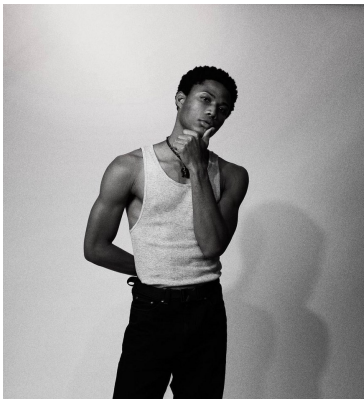

BOSS MODELS

CAPE TOWN

DIVINE ENEJA

Height: 187cm Chest: 92cm Waist: 78cm Suit: 38 R Shoe: 10 UK Hair: Black Eyes: Brown

BOSS MODELS

CAPE TOWN

DIVINE ENEJA

Height: 187cm Chest: 92cm Waist: 78cm Suit: 38 R Shoe: 10 UK Hair: Black Eyes: Brown