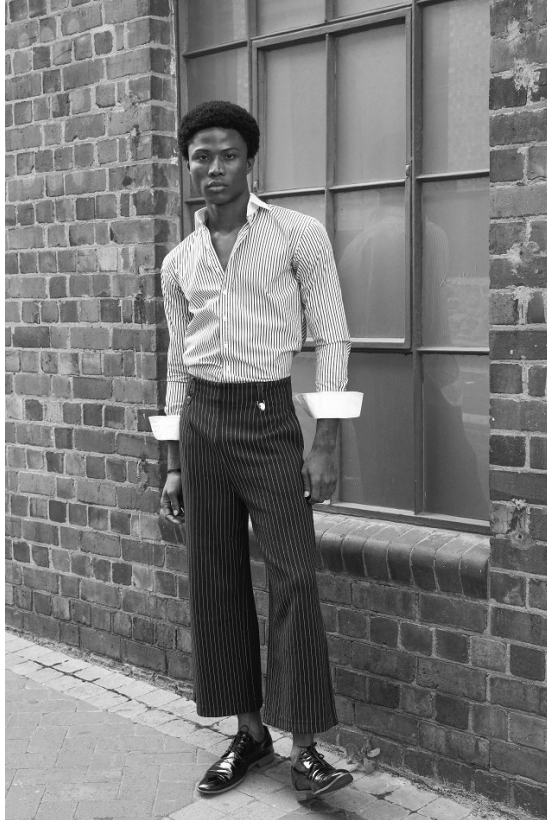

BOSS MODELS

CAPE TOWN

DIVINE ENEJA

Height: 187cm Chest: 95cm Waist: 79cm Suit: 38 R Shoe: 10 UK Hair: Black Eyes: Brown

BOSS MODELS

CAPE TOWN

DIVINE ENEJA

Height: 187cm Chest: 95cm Waist: 79cm Suit: 38 R Shoe: 10 UK Hair: Black Eyes: Brown