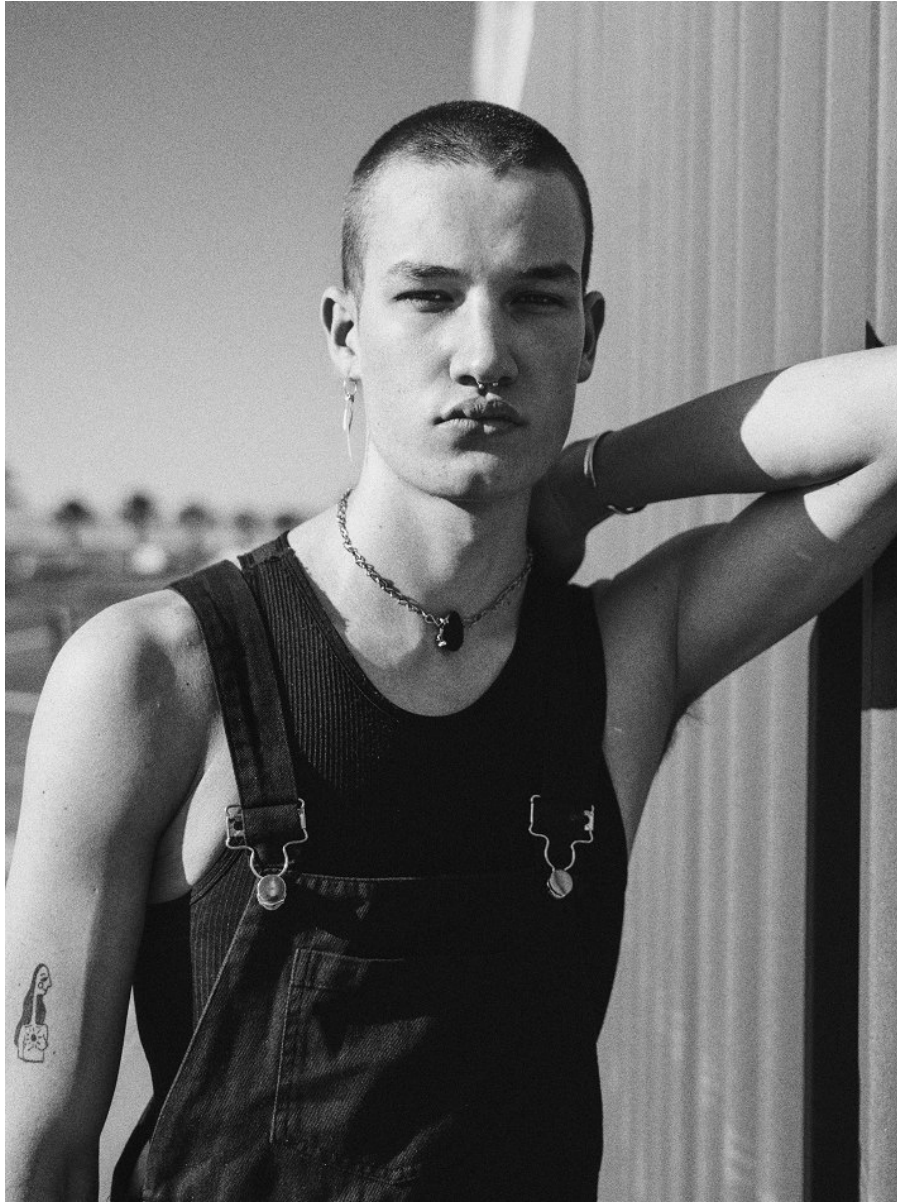

BOSS MODELS

CAPE TOWN

KIRK NICOL

Height: 186cm Chest: 99cm Waist: 77cm Suit: 38 R Shoe: 11.5 UK Hair: Brown Eyes: Blue

BOSS MODELS

CAPE TOWN

KIRK NICOL

Height: 186cm Chest: 99cm Waist: 77cm Suit: 38 R Shoe: 11.5 UK Hair: Brown Eyes: Blue