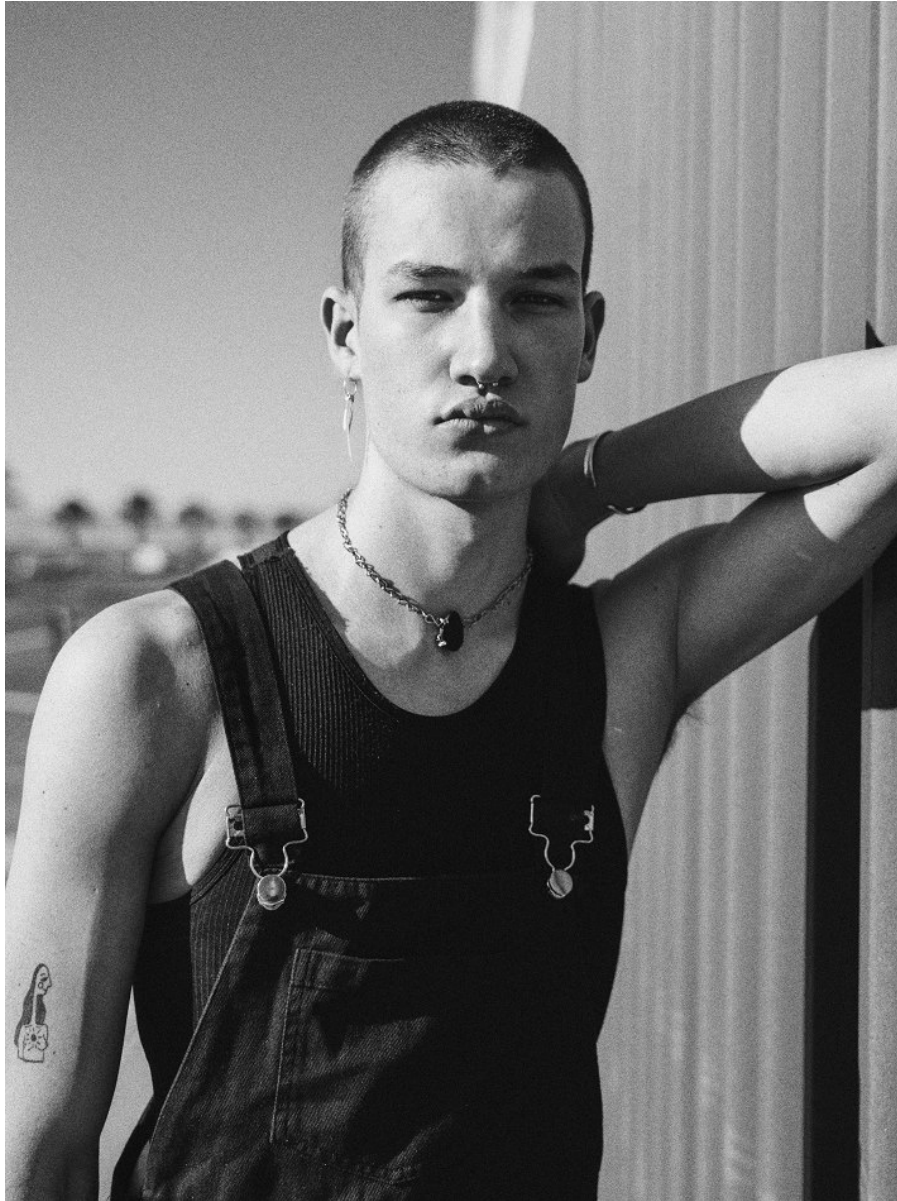

KIRK NICOL

BOSS MODELS

CAPE TOWN

KIRK NICOL

Height: 186cm Chest: 99cm Waist: 77cm Suit: 38 R Shoe: 11.5 UK Hair: Brown Eyes: Blue