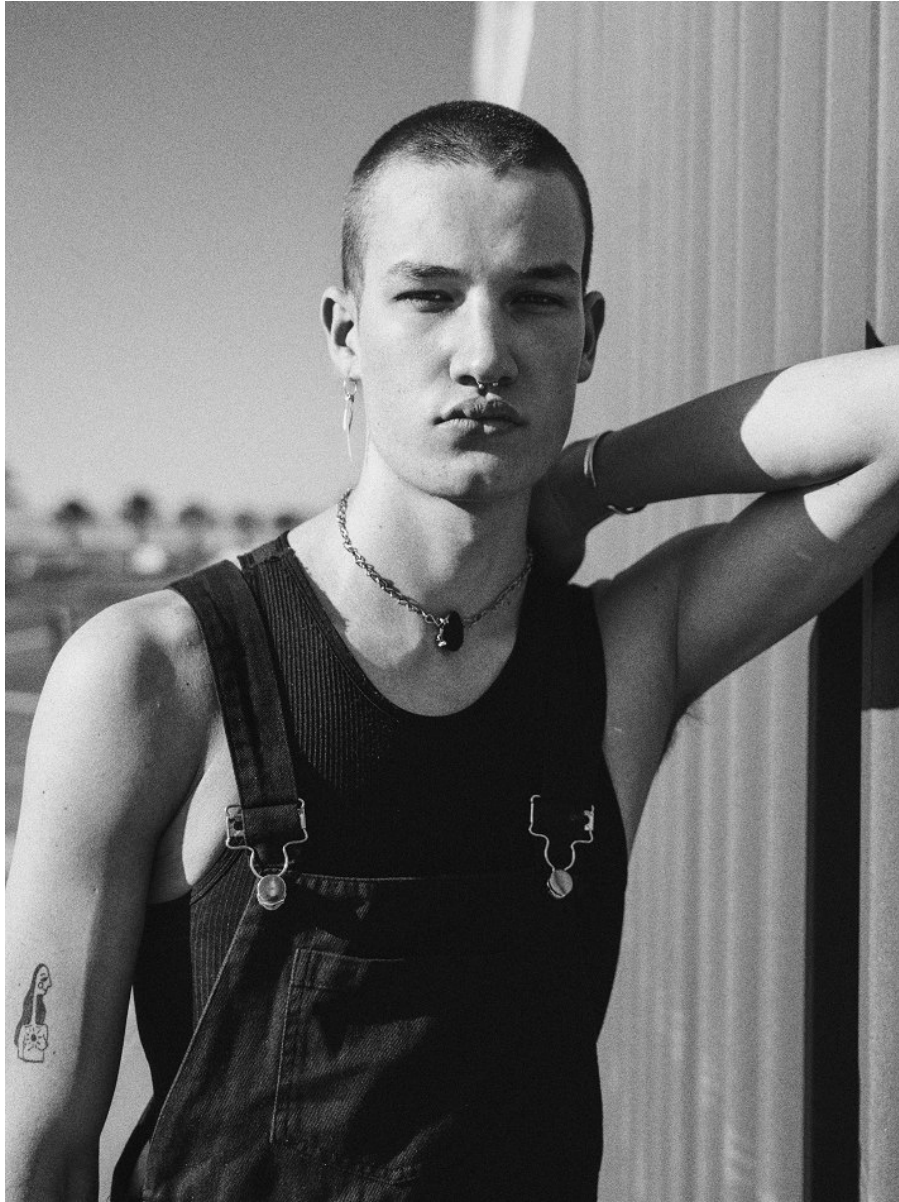

BOSS MODELS

CAPE TOWN

KIRK NICOL

Height: 186cm Chest: 99cm Waist: 77cm Suit: 38 R Shoe: 11.5 UK Hair: Brown Eyes: Blue

BOSS MODELS

CAPE TOWN

KIRK NICOL

Height: 186cm Chest: 99cm Waist: 77cm Suit: 38 R Shoe: 11.5 UK Hair: Brown Eyes: Blue