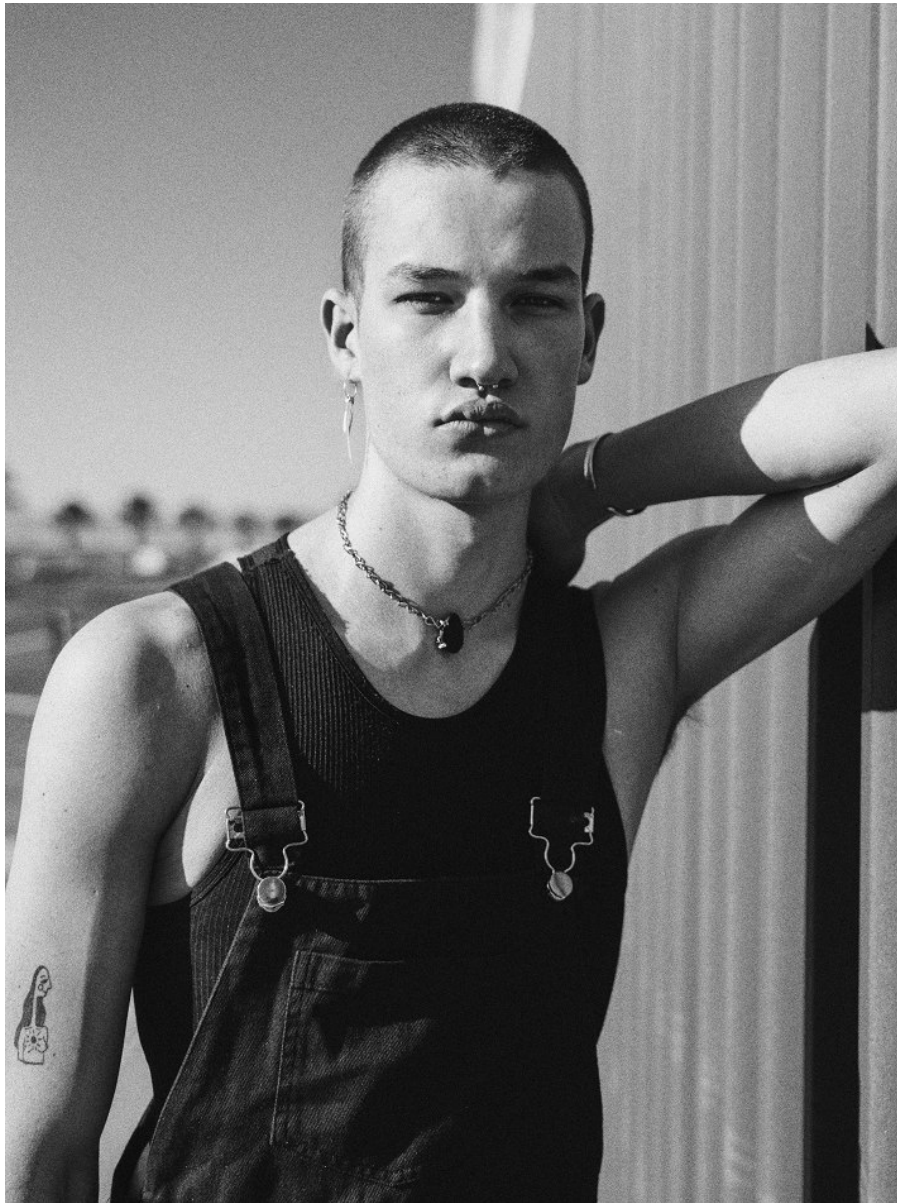

# BOSS MODELS

CAPE TOWN

KIRK NICOL

Height: 186cm Chest: 98cm Waist: 76cm Suit: 38 R Shoe: 11.5 UK Hair: Brown Eyes: Blue