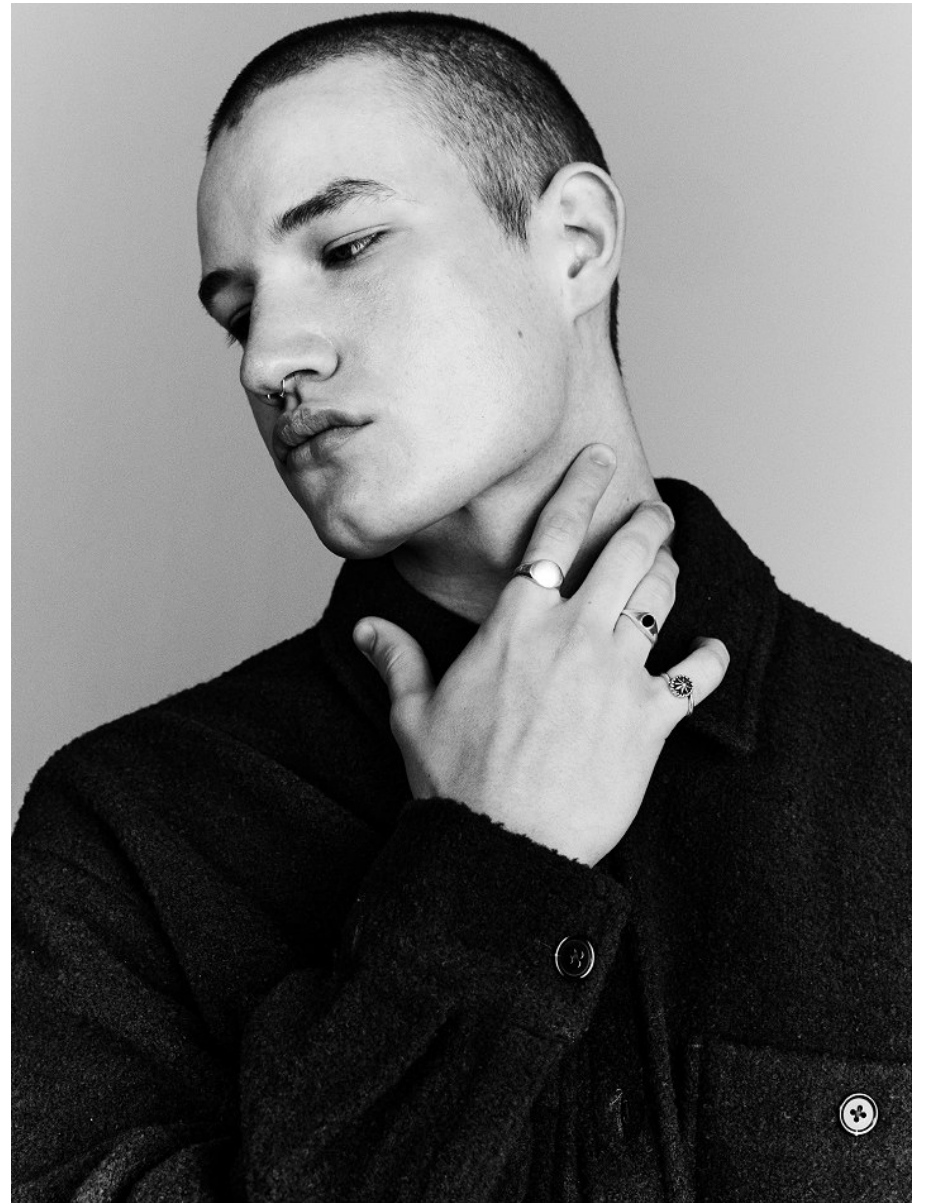

# BOSS MODELS

CAPE TOWN

KIRK NICOL

Height: 186cm Chest: 98cm Waist: 76cm Suit: 38 R Shoe: 11.5 UK Hair: Brown Eyes: Blue