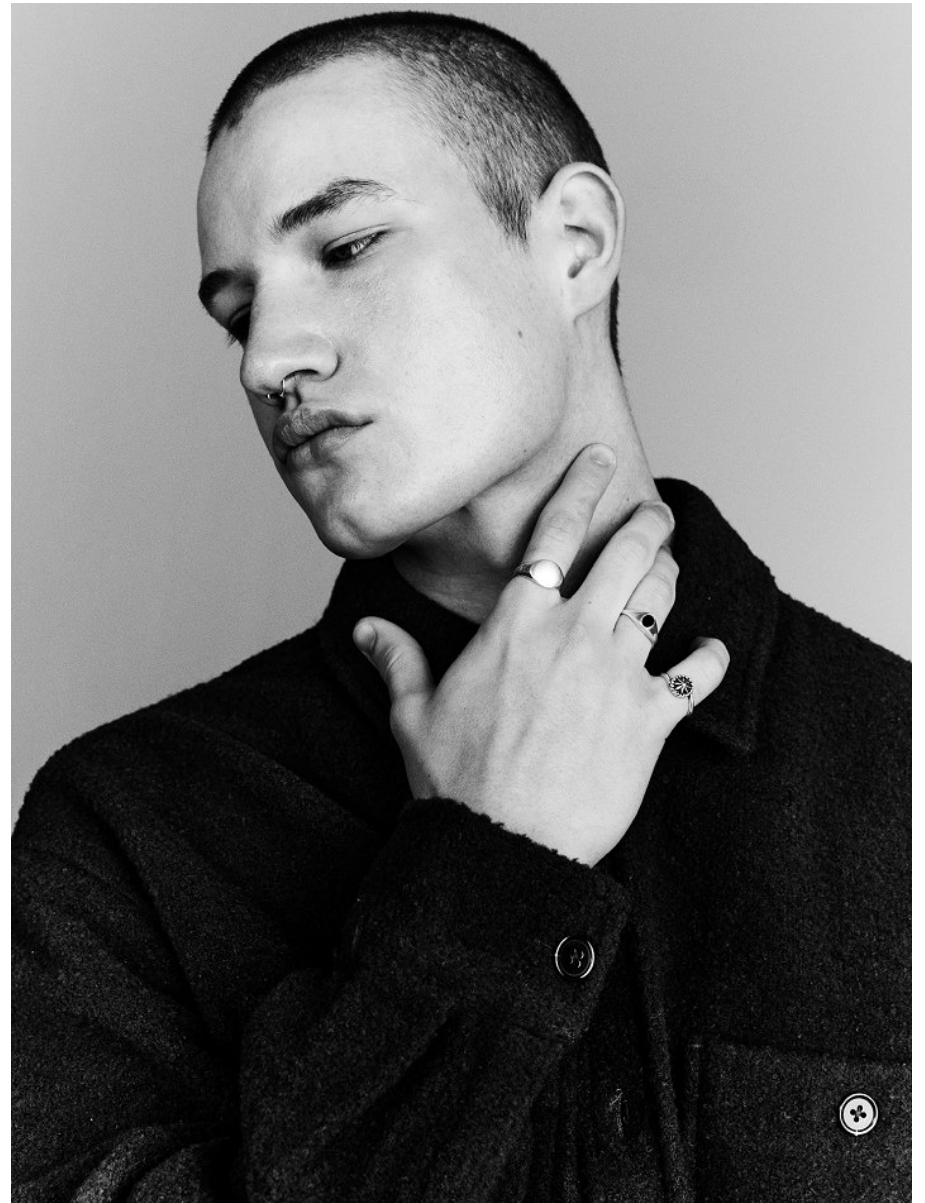

BOSS MODELS

CAPE TOWN

KIRK NICOL

Height: 186cm Chest: 99cm Waist: 77cm Suit: 38 R Shoe: 11.5 UK Hair: Brown Eyes: Blue