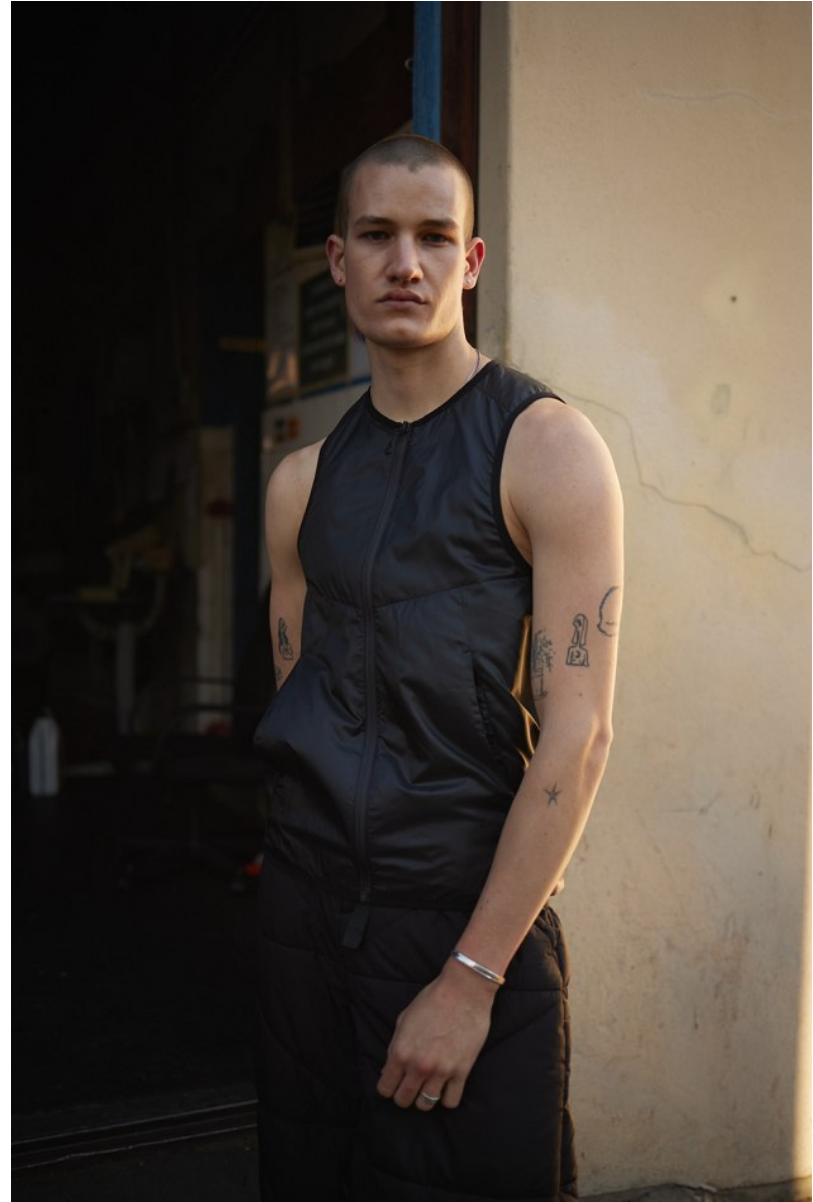

BOSS MODELS

CAPE TOWN

KIRK NICOL

Height: 186cm Chest: 99cm Waist: 77cm Suit: 38 R Shoe: 11.5 UK Hair: Brown Eyes: Blue