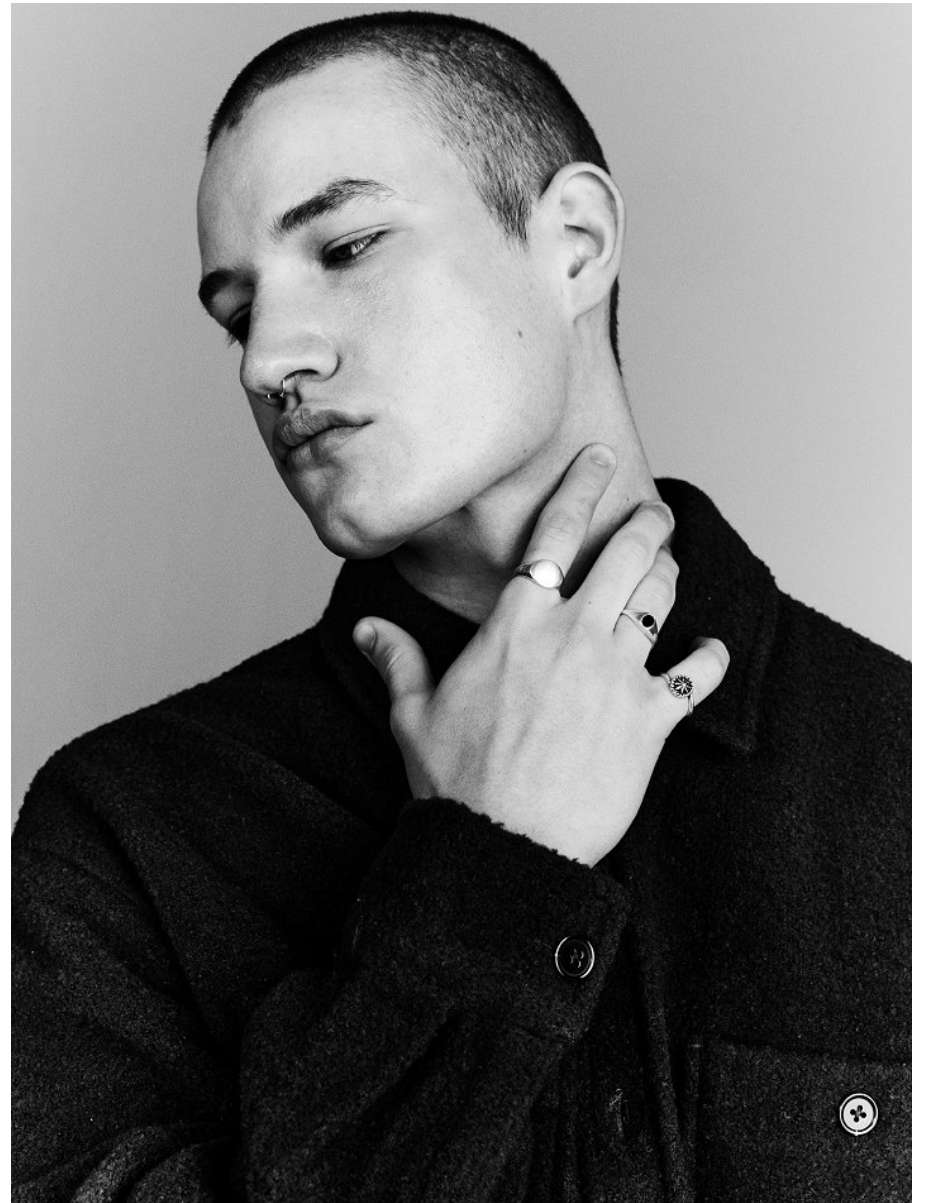

BOSS MODELS

CAPE TOWN

KIRK NICOL

Height: 186cm Chest: 98cm Waist: 76cm Suit: 38 R Shoe: 11.5 UK Hair: Brown Eyes: Blue

BOSS MODELS

CAPE TOWN

KIRK NICOL

Height: 186cm Chest: 98cm Waist: 76cm Suit: 38 R Shoe: 11.5 UK Hair: Brown Eyes: Blue