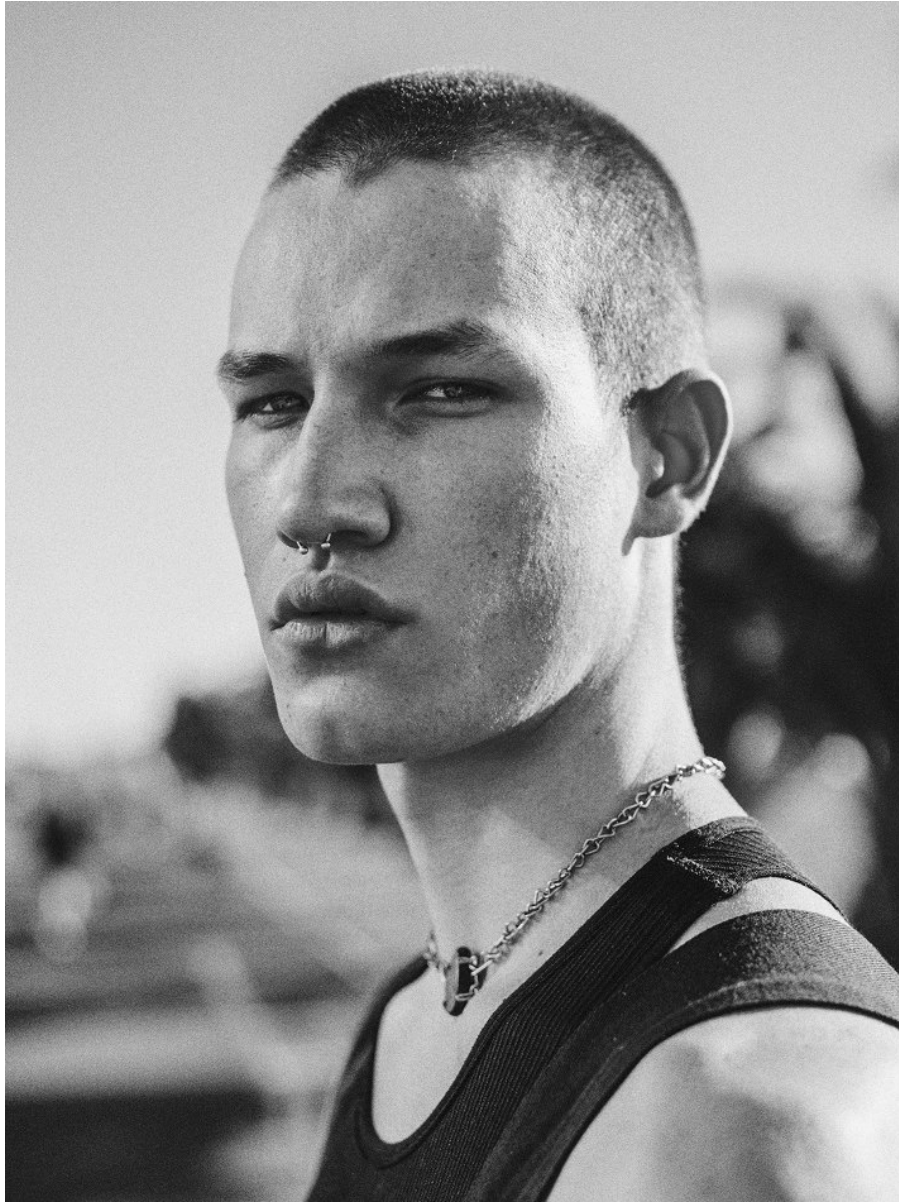

KIRK NICOL

BOSS MODELS

CAPE TOWN

KIRK NICOL

Height: 186cm Chest: 99cm Waist: 77cm Suit: 38 R Shoe: 11.5 UK Hair: Brown Eyes: Blue