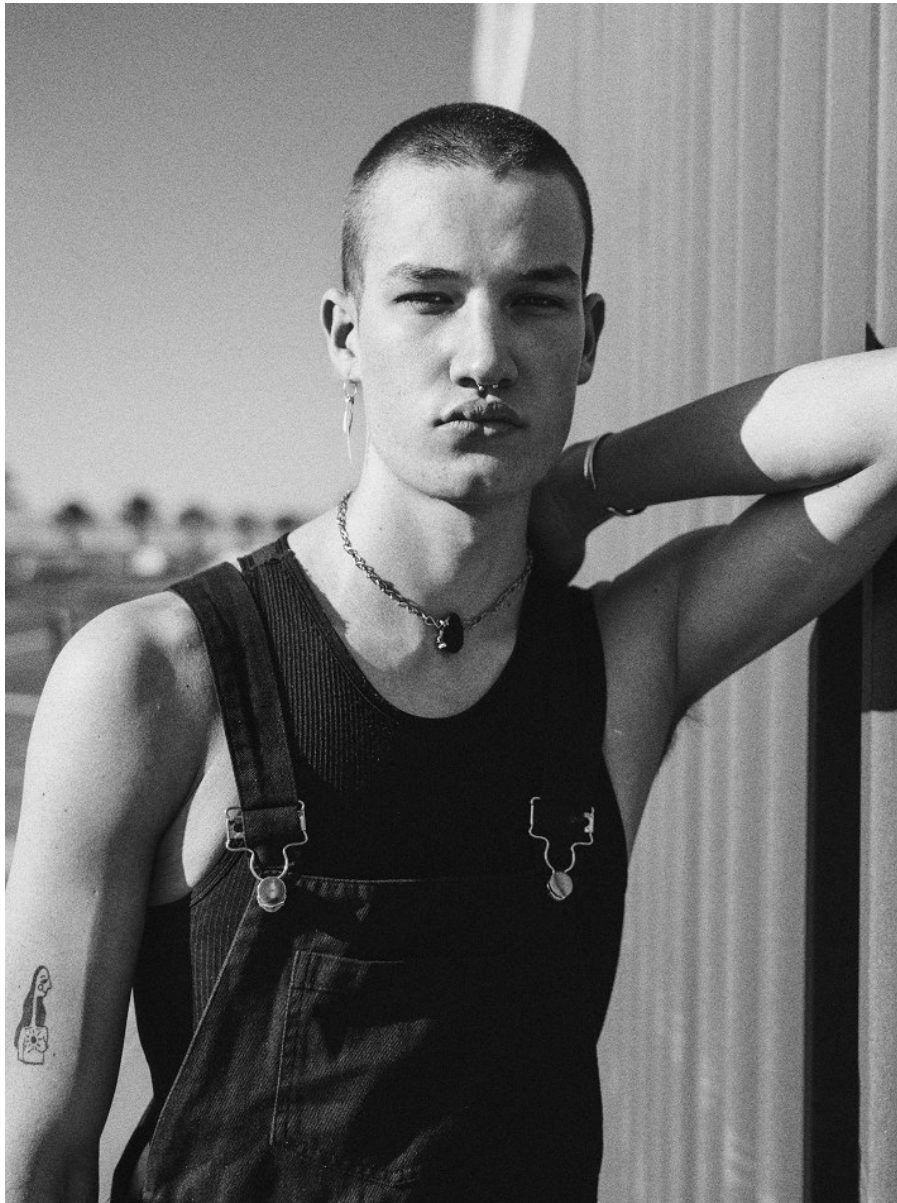

BOSS MODELS

CAPE TOWN

KIRK NICOL

Height: 186cm Chest: 98cm Waist: 76cm Suit: 38 R Shoe: 11.5 UK Hair: Brown Eyes: Blue

BOSS MODELS

CAPE TOWN

KIRK NICOL

Height: 186cm Chest: 98cm Waist: 76cm Suit: 38 R Shoe: 11.5 UK Hair: Brown Eyes: Blue