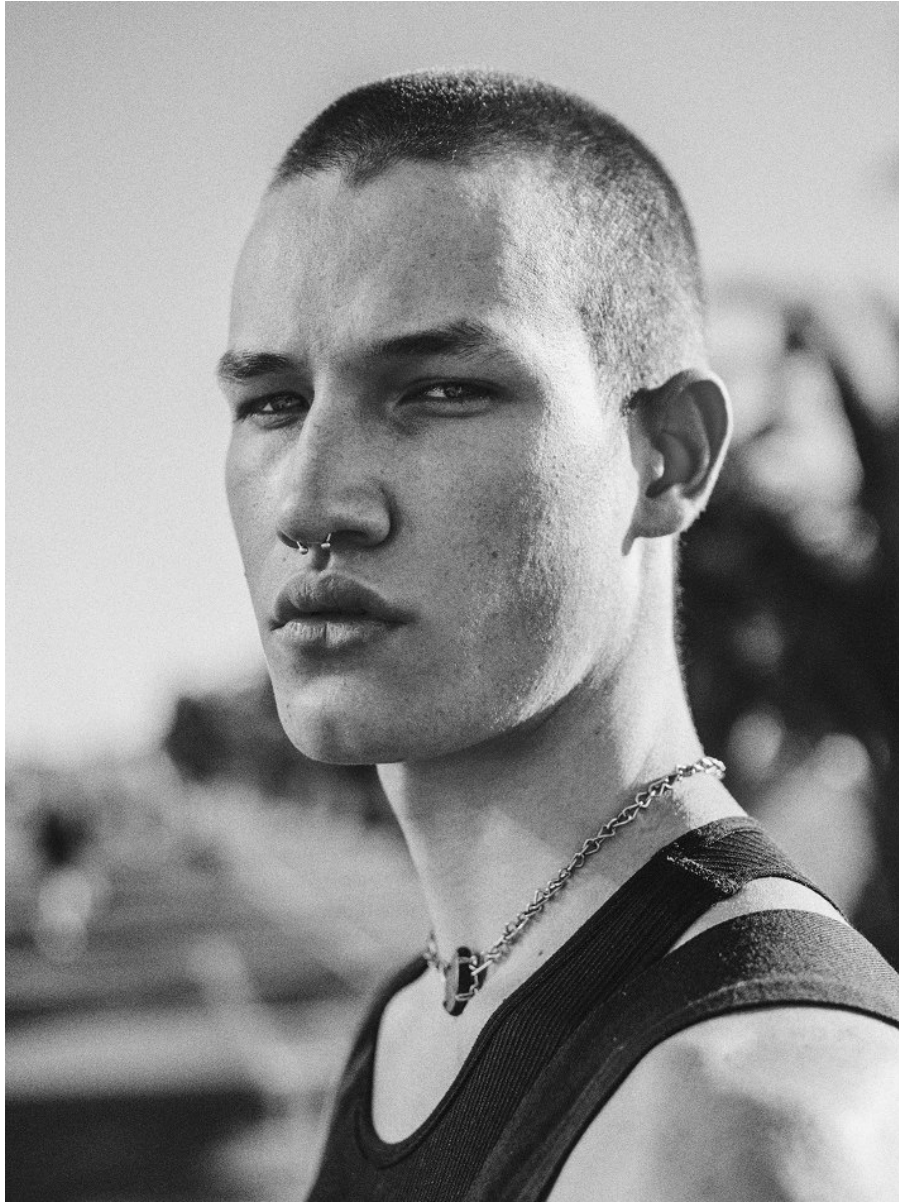

KIRK NICOL

BOSS MODELS

CAPE TOWN

KIRK NICOL

Height: 186cm Chest: 98cm Waist: 76cm Suit: 38 R Shoe: 11.5 UK Hair: Brown Eyes: Blue