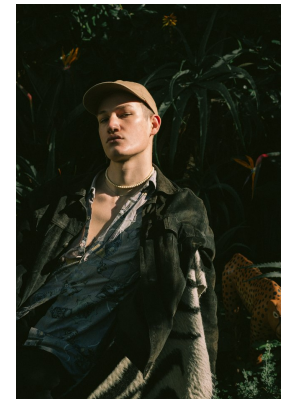

BOSS MODELS

CAPE TOWN

KIRK NICOL

Height: 186cm Chest: 98cm Waist: 76cm Suit: 38 R Shoe: 11.5 UK Hair: Brown Eyes: Blue

BOSS MODELS

CAPE TOWN

KIRK NICOL

Height: 186cm Chest: 98cm Waist: 76cm Suit: 38 R Shoe: 11.5 UK Hair: Brown Eyes: Blue