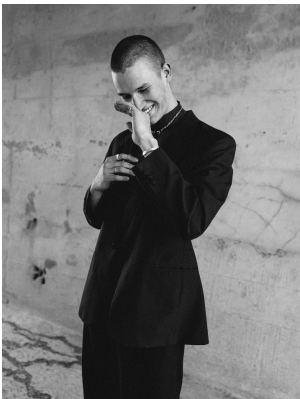

BOSS MODELS

CAPE TOWN

KIRK NICOL

Height: 186cm Chest: 98cm Waist: 76cm Suit: 38 R Shoe: 11.5 UK Hair: Brown Eyes: Blue

BOSS MODELS

CAPE TOWN

KIRK NICOL

Height: 186cm Chest: 98cm Waist: 76cm Suit: 38 R Shoe: 11.5 UK Hair: Brown Eyes: Blue