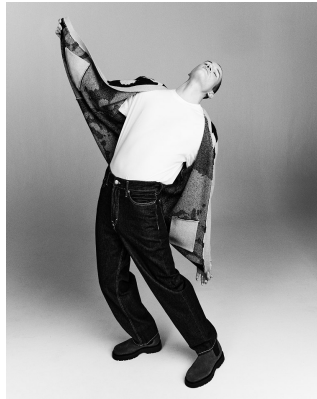

# BOSS MODELS

CAPE TOWN

KIRK NICOL

Height: 186cm Chest: 99cm Waist: 77cm Suit: 38 R Shoe: 11.5 UK Hair: Brown Eyes: Blue

# BOSS MODELS

CAPE TOWN