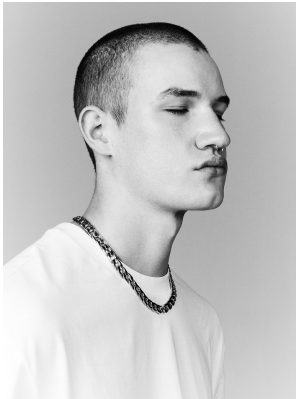

BOSS MODELS

CAPE TOWN

KIRK NICOL

Height: 186cm Chest: 98cm Waist: 76cm Suit: 38 R Shoe: 11.5 UK Hair: Brown Eyes: Blue

BOSS MODELS

CAPE TOWN

KIRK NICOL

Height: 186cm Chest: 98cm Waist: 76cm Suit: 38 R Shoe: 11.5 UK Hair: Brown Eyes: Blue