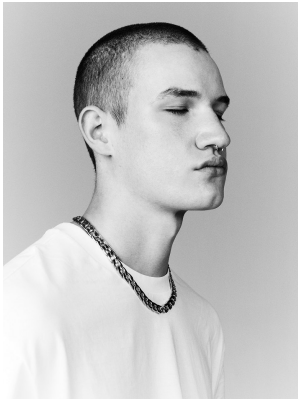

BOSS MODELS

CAPE TOWN

KIRK NICOL

Height: 186cm Chest: 99cm Waist: 77cm Suit: 38 R Shoe: 11.5 UK Hair: Brown Eyes: Blue

BOSS MODELS

CAPE TOWN

KIRK NICOL

Height: 186cm Chest: 99cm Waist: 77cm Suit: 38 R Shoe: 11.5 UK Hair: Brown Eyes: Blue