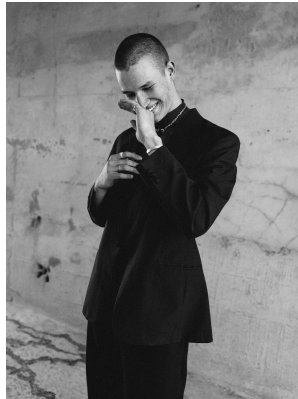

# BOSS MODELS

CAPE TOWN

KIRK NICOL

Height: 186cm Chest: 99cm Waist: 77cm Suit: 38 R Shoe: 11.5 UK Hair: Brown Eyes: Blue

# BOSS MODELS

CAPE TOWN