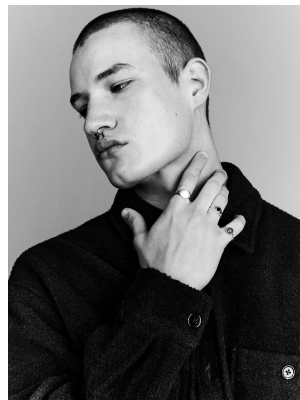

# BOSS MODELS

CAPE TOWN

KIRK NICOL

Height: 186cm Chest: 99cm Waist: 77cm Suit: 38 R Shoe: 11.5 UK Hair: Brown Eyes: Blue

# BOSS MODELS

CAPE TOWN

## KIRK NICOL

Height: 186cm Chest: 99cm Waist: 77cm Suit: 38 R Shoe: 11.5 UK Hair: Brown Eyes: Blue