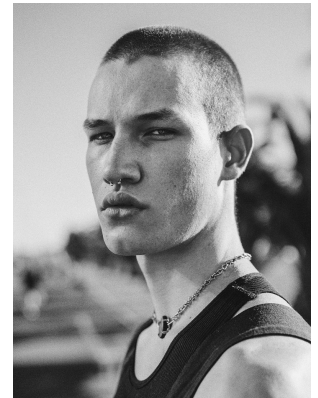

BOSS MODELS

CAPE TOWN

KIRK NICOL

Height: 186cm Chest: 98cm Waist: 76cm Suit: 38 R Shoe: 11.5 UK Hair: Brown Eyes: Blue

BOSS MODELS

CAPE TOWN

KIRK NICOL

Height: 186cm Chest: 98cm Waist: 76cm Suit: 38 R Shoe: 11.5 UK Hair: Brown Eyes: Blue