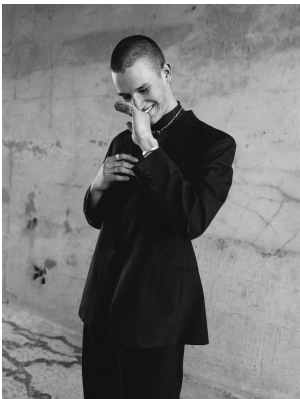

# BOSS MODELS

CAPE TOWN

KIRK NICOL

Height: 186cm Chest: 98cm Waist: 76cm Suit: 38 R Shoe: 11.5 UK Hair: Brown Eyes: Blue