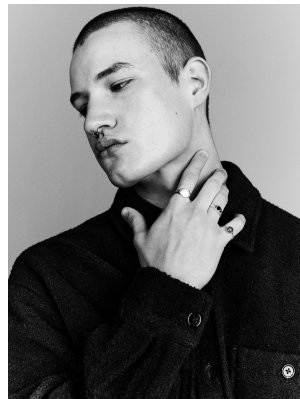

BOSS MODELS

CAPE TOWN

KIRK NICOL

Height: 186cm Chest: 99cm Waist: 77cm Suit: 38 R Shoe: 11.5 UK Hair: Brown Eyes: Blue

BOSS MODELS

CAPE TOWN

KIRK NICOL

Height: 186cm Chest: 99cm Waist: 77cm Suit: 38 R Shoe: 11.5 UK Hair: Brown Eyes: Blue