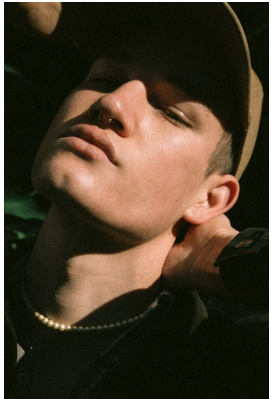

# BOSS MODELS

CAPE TOWN

KIRK NICOL

Height: 186cm Chest: 98cm Waist: 76cm Suit: 38 R Shoe: 11.5 UK Hair: Brown Eyes: Blue