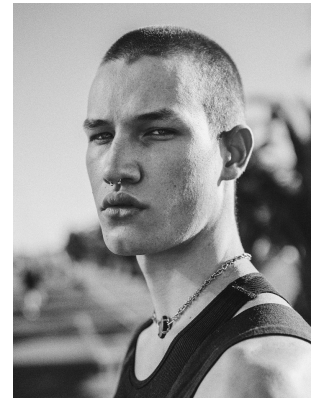

# BOSS MODELS

CAPE TOWN

KIRK NICOL

Height: 186cm Chest: 98cm Waist: 76cm Suit: 38 R Shoe: 11.5 UK Hair: Brown Eyes: Blue