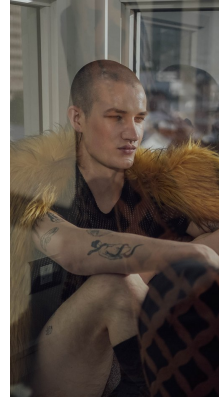

# BOSS MODELS

CAPE TOWN

KIRK NICOL

Height: 186cm Chest: 99cm Waist: 77cm Suit: 38 R Shoe: 11.5 UK Hair: Brown Eyes: Blue

# BOSS MODELS

CAPE TOWN

## KIRK NICOL

Height: 186cm Chest: 99cm Waist: 77cm Suit: 38 R Shoe: 11.5 UK Hair: Brown Eyes: Blue