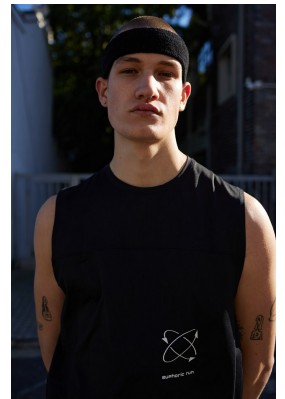

BOSS MODELS

CAPE TOWN

KIRK NICOL

Height: 186cm Chest: 99cm Waist: 77cm Suit: 38 R Shoe: 11.5 UK Hair: Brown Eyes: Blue

BOSS MODELS

CAPE TOWN

KIRK NICOL

Height: 186cm Chest: 99cm Waist: 77cm Suit: 38 R Shoe: 11.5 UK Hair: Brown Eyes: Blue