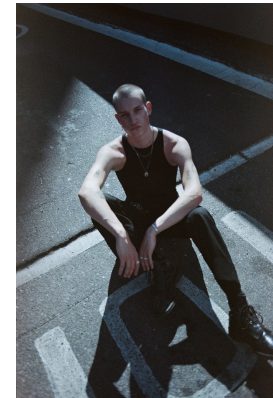

# BOSS MODELS

CAPE TOWN

KIRK NICOL

Height: 186cm Chest: 98cm Waist: 76cm Suit: 38 R Shoe: 11.5 UK Hair: Brown Eyes: Blue