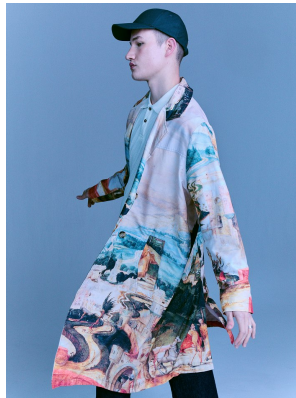

BOSS MODELS

CAPE TOWN

KIRK NICOL

Height: 186cm Chest: 98cm Waist: 76cm Suit: 38 R Shoe: 11.5 UK Hair: Brown Eyes: Blue

BOSS MODELS

CAPE TOWN

KIRK NICOL

Height: 186cm Chest: 98cm Waist: 76cm Suit: 38 R Shoe: 11.5 UK Hair: Brown Eyes: Blue