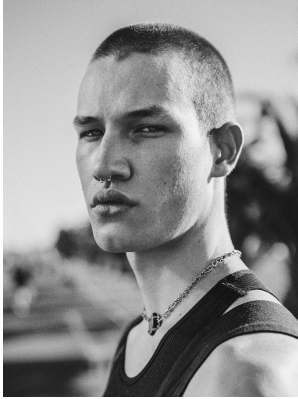

BOSS MODELS

CAPE TOWN

KIRK NICOL

Height: 186cm Chest: 99cm Waist: 77cm Suit: 38 R Shoe: 11.5 UK Hair: Brown Eyes: Blue

BOSS MODELS

CAPE TOWN

KIRK NICOL

Height: 186cm Chest: 99cm Waist: 77cm Suit: 38 R Shoe: 11.5 UK Hair: Brown Eyes: Blue