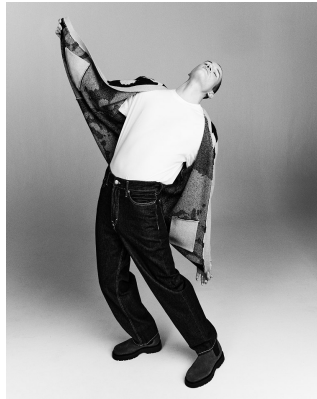

BOSS MODELS

CAPE TOWN

KIRK NICOL

Height: 186cm Chest: 98cm Waist: 76cm Suit: 38 R Shoe: 11.5 UK Hair: Brown Eyes: Blue

BOSS MODELS

CAPE TOWN

KIRK NICOL

Height: 186cm Chest: 98cm Waist: 76cm Suit: 38 R Shoe: 11.5 UK Hair: Brown Eyes: Blue