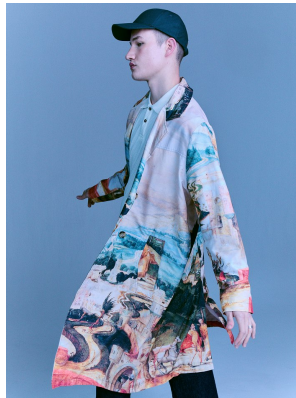

# BOSS MODELS

CAPE TOWN

KIRK NICOL

Height: 186cm Chest: 98cm Waist: 76cm Suit: 38 R Shoe: 11.5 UK Hair: Brown Eyes: Blue