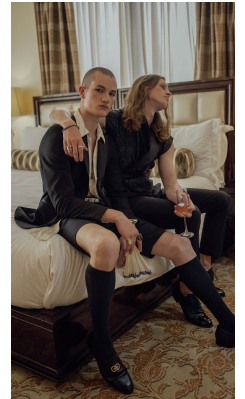

BOSS MODELS

CAPE TOWN

KIRK NICOL

Height: 186cm Chest: 99cm Waist: 77cm Suit: 38 R Shoe: 11.5 UK Hair: Brown Eyes: Blue

BOSS MODELS

CAPE TOWN

KIRK NICOL

Height: 186cm Chest: 99cm Waist: 77cm Suit: 38 R Shoe: 11.5 UK Hair: Brown Eyes: Blue