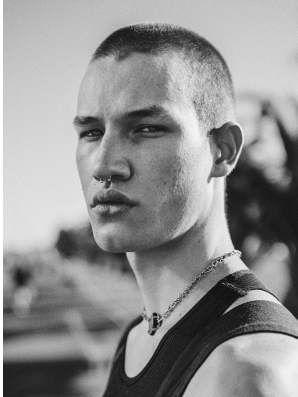

# BOSS MODELS

CAPE TOWN

KIRK NICOL

Height: 186cm Chest: 99cm Waist: 77cm Suit: 38 R Shoe: 11.5 UK Hair: Brown Eyes: Blue

# BOSS MODELS

CAPE TOWN

## KIRK NICOL

Height: 186cm Chest: 99cm Waist: 77cm Suit: 38 R Shoe: 11.5 UK Hair: Brown Eyes: Blue