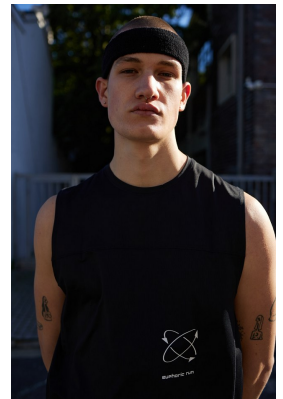

# BOSS MODELS

CAPE TOWN

KIRK NICOL

Height: 186cm Chest: 99cm Waist: 77cm Suit: 38 R Shoe: 11.5 UK Hair: Brown Eyes: Blue

# BOSS MODELS

CAPE TOWN

## KIRK NICOL

Height: 186cm Chest: 99cm Waist: 77cm Suit: 38 R Shoe: 11.5 UK Hair: Brown Eyes: Blue