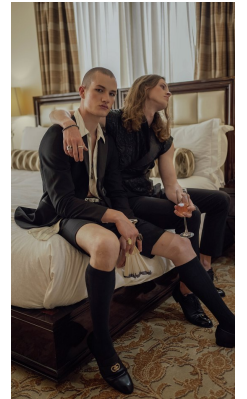

# BOSS MODELS

CAPE TOWN

KIRK NICOL

Height: 186cm Chest: 99cm Waist: 77cm Suit: 38 R Shoe: 11.5 UK Hair: Brown Eyes: Blue

# BOSS MODELS

CAPE TOWN