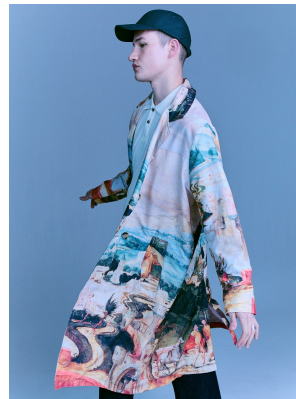

BOSS MODELS

CAPE TOWN

KIRK NICOL

Height: 186cm Chest: 99cm Waist: 77cm Suit: 38 R Shoe: 11.5 UK Hair: Brown Eyes: Blue

BOSS MODELS

CAPE TOWN

KIRK NICOL

Height: 186cm Chest: 99cm Waist: 77cm Suit: 38 R Shoe: 11.5 UK Hair: Brown Eyes: Blue