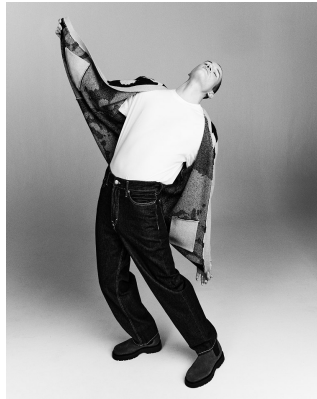

BOSS MODELS

CAPE TOWN

KIRK NICOL

Height: 186cm Chest: 99cm Waist: 77cm Suit: 38 R Shoe: 11.5 UK Hair: Brown Eyes: Blue

BOSS MODELS

CAPE TOWN

KIRK NICOL

Height: 186cm Chest: 99cm Waist: 77cm Suit: 38 R Shoe: 11.5 UK Hair: Brown Eyes: Blue