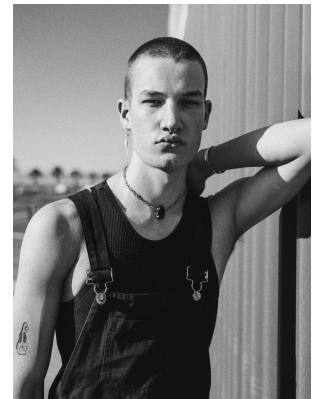

# BOSS MODELS

CAPE TOWN

KIRK NICOL

Height: 186cm Chest: 99cm Waist: 77cm Suit: 38 R Shoe: 11.5 UK Hair: Brown Eyes: Blue

# BOSS MODELS

CAPE TOWN