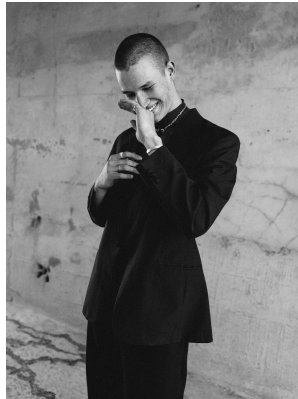

BOSS MODELS

CAPE TOWN

KIRK NICOL

Height: 186cm Chest: 99cm Waist: 77cm Suit: 38 R Shoe: 11.5 UK Hair: Brown Eyes: Blue

BOSS MODELS

CAPE TOWN

KIRK NICOL

Height: 186cm Chest: 99cm Waist: 77cm Suit: 38 R Shoe: 11.5 UK Hair: Brown Eyes: Blue