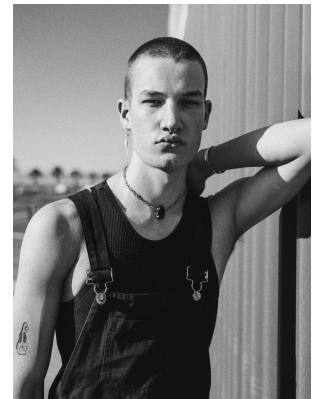

BOSS MODELS

CAPE TOWN

KIRK NICOL

Height: 186cm Chest: 99cm Waist: 77cm Suit: 38 R Shoe: 11.5 UK Hair: Brown Eyes: Blue

BOSS MODELS

CAPE TOWN

KIRK NICOL

Height: 186cm Chest: 99cm Waist: 77cm Suit: 38 R Shoe: 11.5 UK Hair: Brown Eyes: Blue