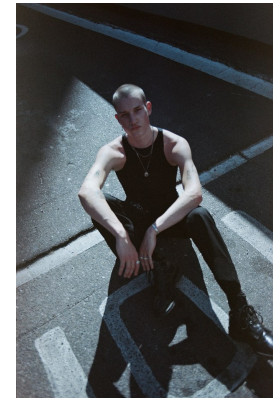

BOSS MODELS

CAPE TOWN

KIRK NICOL

Height: 186cm Chest: 98cm Waist: 76cm Suit: 38 R Shoe: 11.5 UK Hair: Brown Eyes: Blue

BOSS MODELS

CAPE TOWN

KIRK NICOL

Height: 186cm Chest: 98cm Waist: 76cm Suit: 38 R Shoe: 11.5 UK Hair: Brown Eyes: Blue