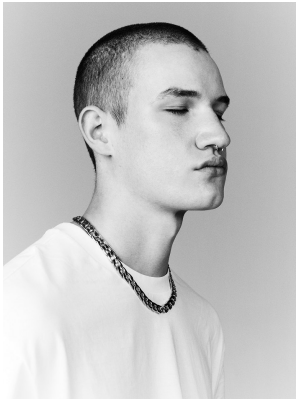

# BOSS MODELS

CAPE TOWN

KIRK NICOL

Height: 186cm Chest: 98cm Waist: 76cm Suit: 38 R Shoe: 11.5 UK Hair: Brown Eyes: Blue