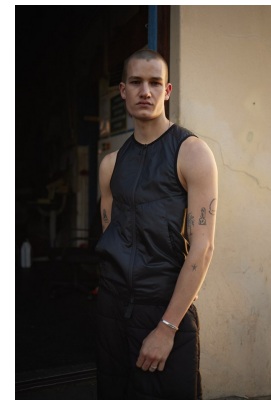

# BOSS MODELS

CAPE TOWN

KIRK NICOL

Height: 186cm Chest: 99cm Waist: 77cm Suit: 38 R Shoe: 11.5 UK Hair: Brown Eyes: Blue

# BOSS MODELS

CAPE TOWN

## KIRK NICOL

Height: 186cm Chest: 99cm Waist: 77cm Suit: 38 R Shoe: 11.5 UK Hair: Brown Eyes: Blue