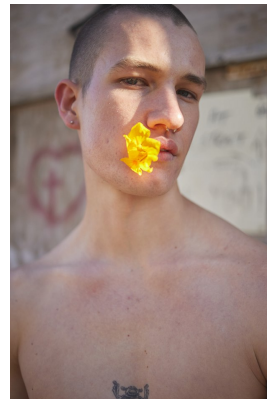

BOSS MODELS

CAPE TOWN

KIRK NICOL

Height: 186cm Chest: 99cm Waist: 77cm Suit: 38 R Shoe: 11.5 UK Hair: Brown Eyes: Blue

BOSS MODELS

CAPE TOWN

KIRK NICOL

Height: 186cm Chest: 99cm Waist: 77cm Suit: 38 R Shoe: 11.5 UK Hair: Brown Eyes: Blue