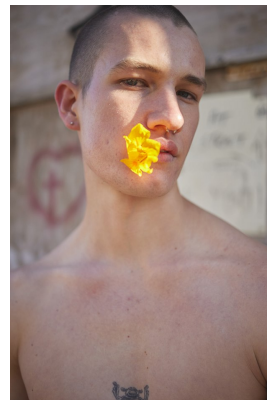

# BOSS MODELS

CAPE TOWN

KIRK NICOL

Height: 186cm Chest: 99cm Waist: 77cm Suit: 38 R Shoe: 11.5 UK Hair: Brown Eyes: Blue

# BOSS MODELS

CAPE TOWN

## KIRK NICOL

Height: 186cm Chest: 99cm Waist: 77cm Suit: 38 R Shoe: 11.5 UK Hair: Brown Eyes: Blue