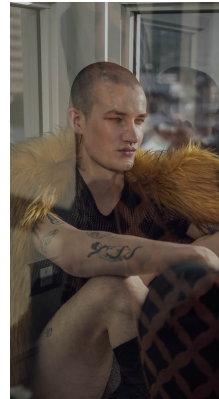

# BOSS MODELS

CAPE TOWN

KIRK NICOL

Height: 186cm Chest: 99cm Waist: 77cm Suit: 38 R Shoe: 11.5 UK Hair: Brown Eyes: Blue

# BOSS MODELS

CAPE TOWN

## KIRK NICOL

Height: 186cm Chest: 99cm Waist: 77cm Suit: 38 R Shoe: 11.5 UK Hair: Brown Eyes: Blue