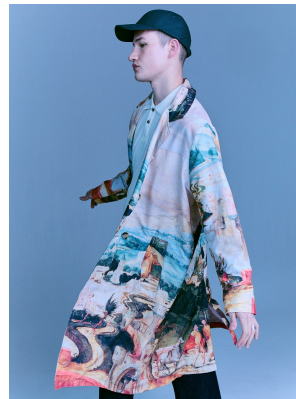

# BOSS MODELS

CAPE TOWN

KIRK NICOL

Height: 186cm Chest: 99cm Waist: 77cm Suit: 38 R Shoe: 11.5 UK Hair: Brown Eyes: Blue

# BOSS MODELS

CAPE TOWN