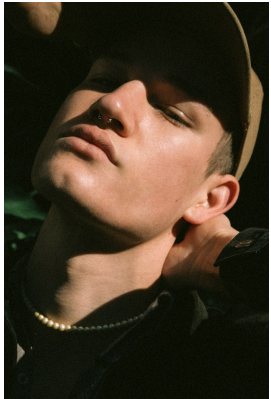

BOSS MODELS

CAPE TOWN

KIRK NICOL

Height: 186cm Chest: 98cm Waist: 76cm Suit: 38 R Shoe: 11.5 UK Hair: Brown Eyes: Blue

BOSS MODELS

CAPE TOWN

KIRK NICOL

Height: 186cm Chest: 98cm Waist: 76cm Suit: 38 R Shoe: 11.5 UK Hair: Brown Eyes: Blue