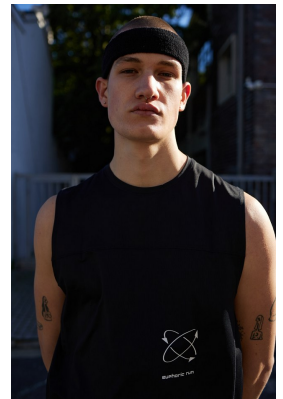

BOSS MODELS

CAPE TOWN

KIRK NICOL

Height: 186cm Chest: 99cm Waist: 77cm Suit: 38 R Shoe: 11.5 UK Hair: Brown Eyes: Blue

BOSS MODELS

CAPE TOWN

KIRK NICOL

Height: 186cm Chest: 99cm Waist: 77cm Suit: 38 R Shoe: 11.5 UK Hair: Brown Eyes: Blue