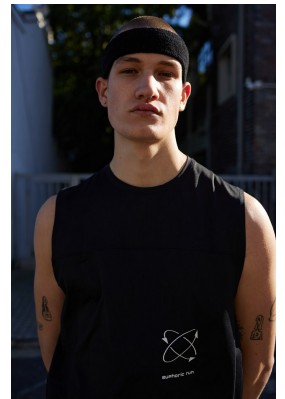

# BOSS MODELS

CAPE TOWN

KIRK NICOL

Height: 186cm Chest: 99cm Waist: 77cm Suit: 38 R Shoe: 11.5 UK Hair: Brown Eyes: Blue

# BOSS MODELS

CAPE TOWN

## KIRK NICOL

Height: 186cm Chest: 99cm Waist: 77cm Suit: 38 R Shoe: 11.5 UK Hair: Brown Eyes: Blue