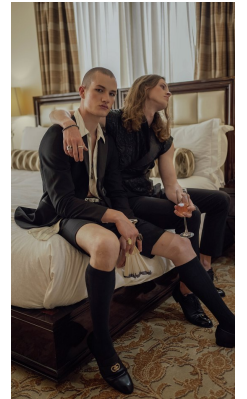

BOSS MODELS

CAPE TOWN

KIRK NICOL

Height: 186cm Chest: 99cm Waist: 77cm Suit: 38 R Shoe: 11.5 UK Hair: Brown Eyes: Blue

BOSS MODELS

CAPE TOWN

KIRK NICOL

Height: 186cm Chest: 99cm Waist: 77cm Suit: 38 R Shoe: 11.5 UK Hair: Brown Eyes: Blue