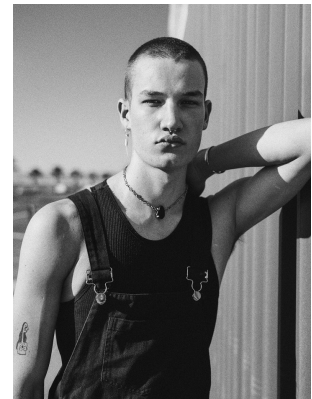

BOSS MODELS

CAPE TOWN

KIRK NICOL

Height: 186cm Chest: 99cm Waist: 77cm Suit: 38 R Shoe: 11.5 UK Hair: Brown Eyes: Blue

BOSS MODELS

CAPE TOWN

KIRK NICOL

Height: 186cm Chest: 99cm Waist: 77cm Suit: 38 R Shoe: 11.5 UK Hair: Brown Eyes: Blue