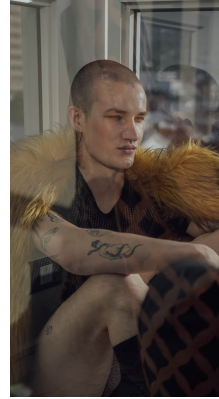

BOSS MODELS

CAPE TOWN

KIRK NICOL

Height: 186cm Chest: 99cm Waist: 77cm Suit: 38 R Shoe: 11.5 UK Hair: Brown Eyes: Blue

BOSS MODELS

CAPE TOWN

KIRK NICOL

Height: 186cm Chest: 99cm Waist: 77cm Suit: 38 R Shoe: 11.5 UK Hair: Brown Eyes: Blue