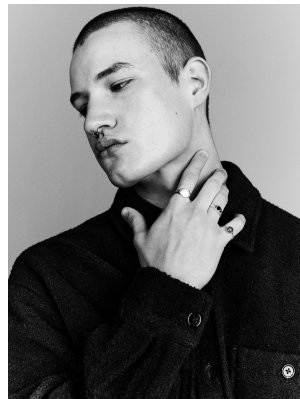

# BOSS MODELS

CAPE TOWN

KIRK NICOL

Height: 186cm Chest: 99cm Waist: 77cm Suit: 38 R Shoe: 11.5 UK Hair: Brown Eyes: Blue

# BOSS MODELS

CAPE TOWN

## KIRK NICOL

Height: 186cm Chest: 99cm Waist: 77cm Suit: 38 R Shoe: 11.5 UK Hair: Brown Eyes: Blue