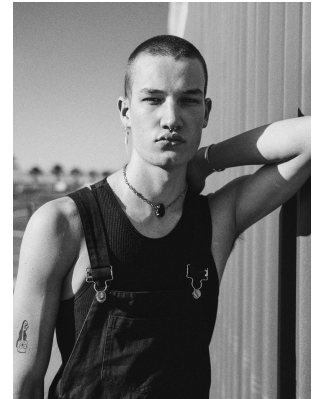

BOSS MODELS

CAPE TOWN

KIRK NICOL

Height: 186cm Chest: 98cm Waist: 76cm Suit: 38 R Shoe: 11.5 UK Hair: Brown Eyes: Blue

BOSS MODELS

CAPE TOWN

KIRK NICOL

Height: 186cm Chest: 98cm Waist: 76cm Suit: 38 R Shoe: 11.5 UK Hair: Brown Eyes: Blue