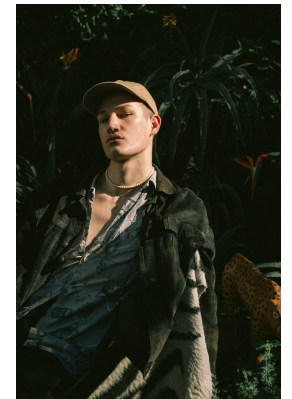

# BOSS MODELS

CAPE TOWN

KIRK NICOL

Height: 186cm Chest: 98cm Waist: 76cm Suit: 38 R Shoe: 11.5 UK Hair: Brown Eyes: Blue