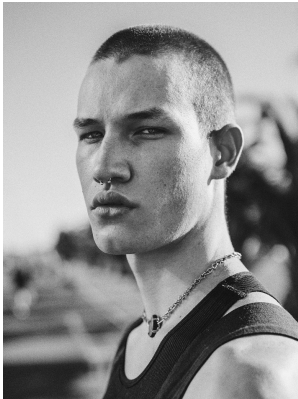

BOSS MODELS

CAPE TOWN

KIRK NICOL

Height: 186cm Chest: 99cm Waist: 77cm Suit: 38 R Shoe: 11.5 UK Hair: Brown Eyes: Blue

BOSS MODELS

CAPE TOWN

KIRK NICOL

Height: 186cm Chest: 99cm Waist: 77cm Suit: 38 R Shoe: 11.5 UK Hair: Brown Eyes: Blue