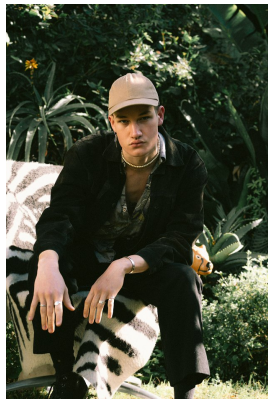

BOSS MODELS

CAPE TOWN

KIRK NICOL

Height: 186cm Chest: 98cm Waist: 76cm Suit: 38 R Shoe: 11.5 UK Hair: Brown Eyes: Blue

BOSS MODELS

CAPE TOWN

KIRK NICOL

Height: 186cm Chest: 98cm Waist: 76cm Suit: 38 R Shoe: 11.5 UK Hair: Brown Eyes: Blue