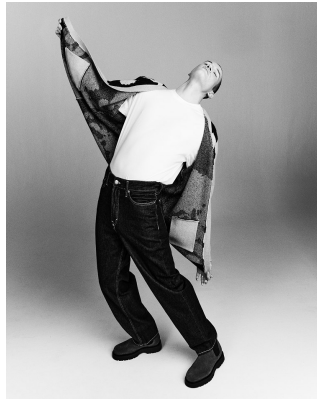

# BOSS MODELS

CAPE TOWN

KIRK NICOL

Height: 186cm Chest: 98cm Waist: 76cm Suit: 38 R Shoe: 11.5 UK Hair: Brown Eyes: Blue