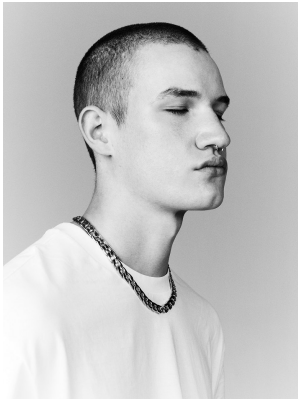

# BOSS MODELS

CAPE TOWN

KIRK NICOL

Height: 186cm Chest: 99cm Waist: 77cm Suit: 38 R Shoe: 11.5 UK Hair: Brown Eyes: Blue

# BOSS MODELS

CAPE TOWN

## KIRK NICOL

Height: 186cm Chest: 99cm Waist: 77cm Suit: 38 R Shoe: 11.5 UK Hair: Brown Eyes: Blue