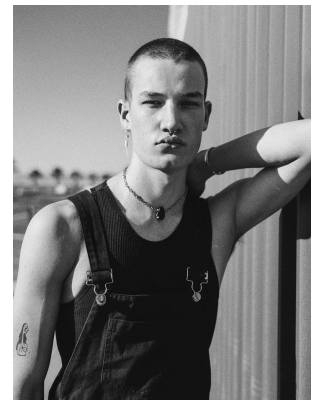

# BOSS MODELS

CAPE TOWN

KIRK NICOL

Height: 186cm Chest: 99cm Waist: 77cm Suit: 38 R Shoe: 11.5 UK Hair: Brown Eyes: Blue

# BOSS MODELS

CAPE TOWN