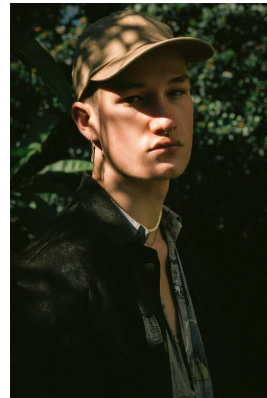

# BOSS MODELS

CAPE TOWN

KIRK NICOL

Height: 186cm Chest: 98cm Waist: 76cm Suit: 38 R Shoe: 11.5 UK Hair: Brown Eyes: Blue