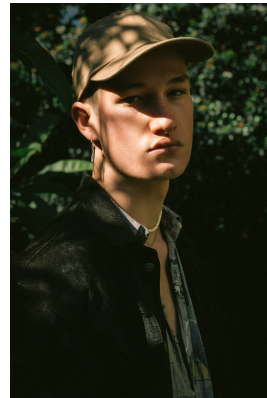

BOSS MODELS

CAPE TOWN

KIRK NICOL

Height: 186cm Chest: 98cm Waist: 76cm Suit: 38 R Shoe: 11.5 UK Hair: Brown Eyes: Blue

BOSS MODELS

CAPE TOWN

KIRK NICOL

Height: 186cm Chest: 98cm Waist: 76cm Suit: 38 R Shoe: 11.5 UK Hair: Brown Eyes: Blue