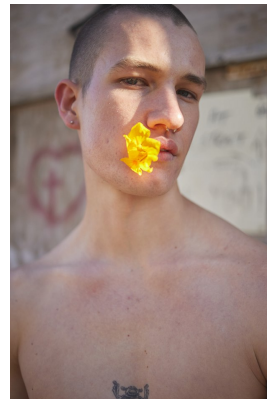

# BOSS MODELS

CAPE TOWN

KIRK NICOL

Height: 186cm Chest: 99cm Waist: 77cm Suit: 38 R Shoe: 11.5 UK Hair: Brown Eyes: Blue

# BOSS MODELS

CAPE TOWN

## KIRK NICOL

Height: 186cm Chest: 99cm Waist: 77cm Suit: 38 R Shoe: 11.5 UK Hair: Brown Eyes: Blue