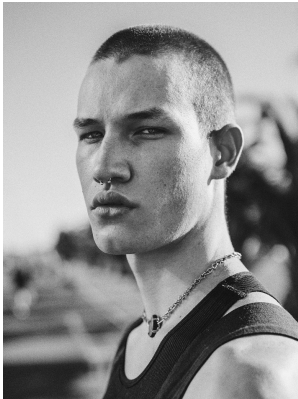

# BOSS MODELS

CAPE TOWN

KIRK NICOL

Height: 186cm Chest: 99cm Waist: 77cm Suit: 38 R Shoe: 11.5 UK Hair: Brown Eyes: Blue

# BOSS MODELS

CAPE TOWN

## KIRK NICOL

Height: 186cm Chest: 99cm Waist: 77cm Suit: 38 R Shoe: 11.5 UK Hair: Brown Eyes: Blue