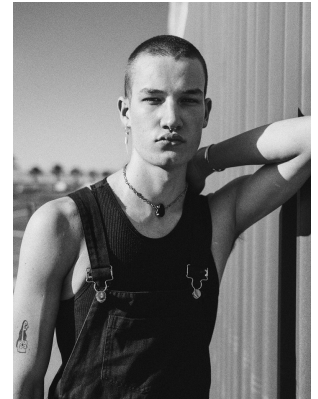

# BOSS MODELS

CAPE TOWN

KIRK NICOL

Height: 186cm Chest: 98cm Waist: 76cm Suit: 38 R Shoe: 11.5 UK Hair: Brown Eyes: Blue