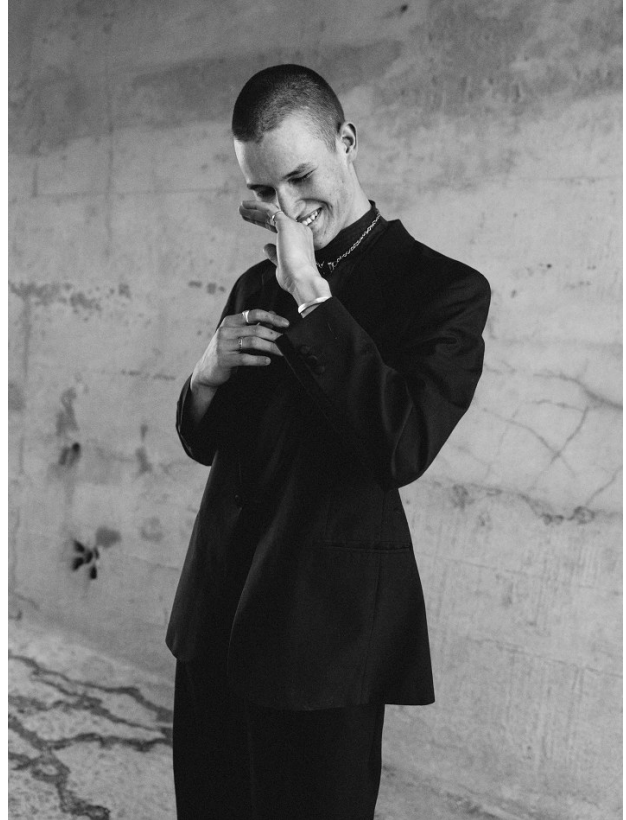

# BOSS MODELS

CAPE TOWN

KIRK NICOL

Height: 186cm Chest: 98cm Waist: 76cm Suit: 38 R Shoe: 11.5 UK Hair: Brown Eyes: Blue