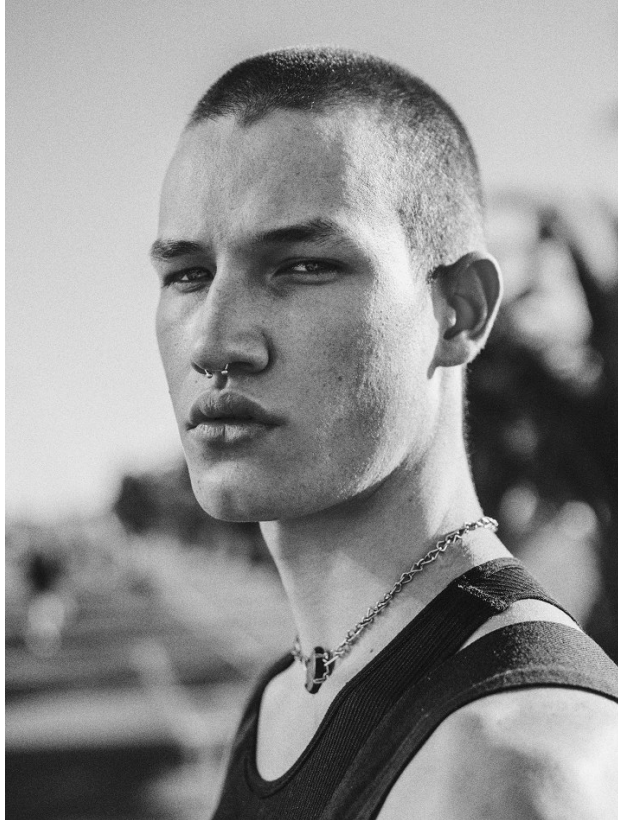

BOSS MODELS

CAPE TOWN

KIRK NICOL

Height: 186cm Chest: 98cm Waist: 76cm Suit: 38 R Shoe: 11.5 UK Hair: Brown Eyes: Blue

BOSS MODELS

CAPE TOWN

KIRK NICOL

Height: 186cm Chest: 98cm Waist: 76cm Suit: 38 R Shoe: 11.5 UK Hair: Brown Eyes: Blue

BOSS MODELS

CAPE TOWN

KIRK NICOL

Height: 186cm Chest: 98cm Waist: 76cm Suit: 38 R Shoe: 11.5 UK Hair: Brown Eyes: Blue