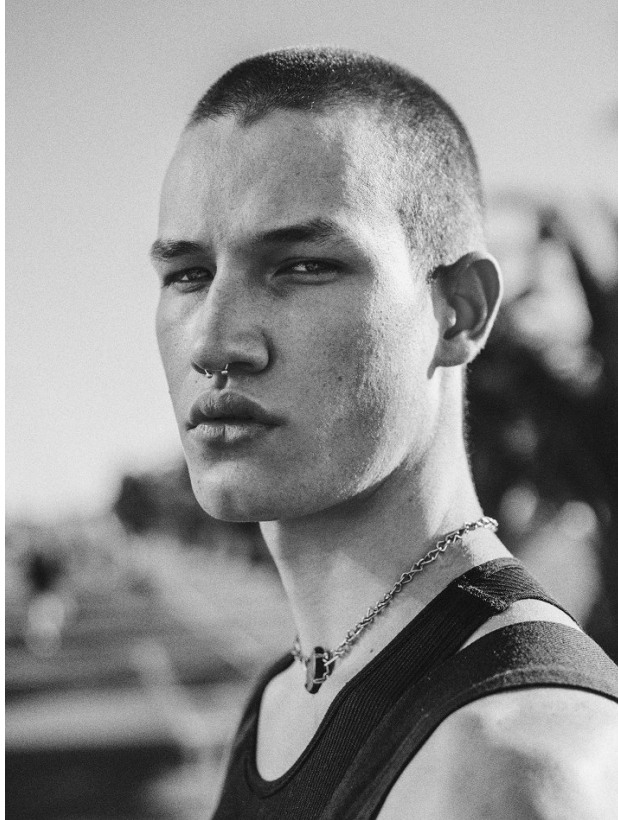

KIRK NICOL

BOSS MODELS

CAPE TOWN

KIRK NICOL

Height: 186cm Chest: 99cm Waist: 77cm Suit: 38 R Shoe: 11.5 UK Hair: Brown Eyes: Blue