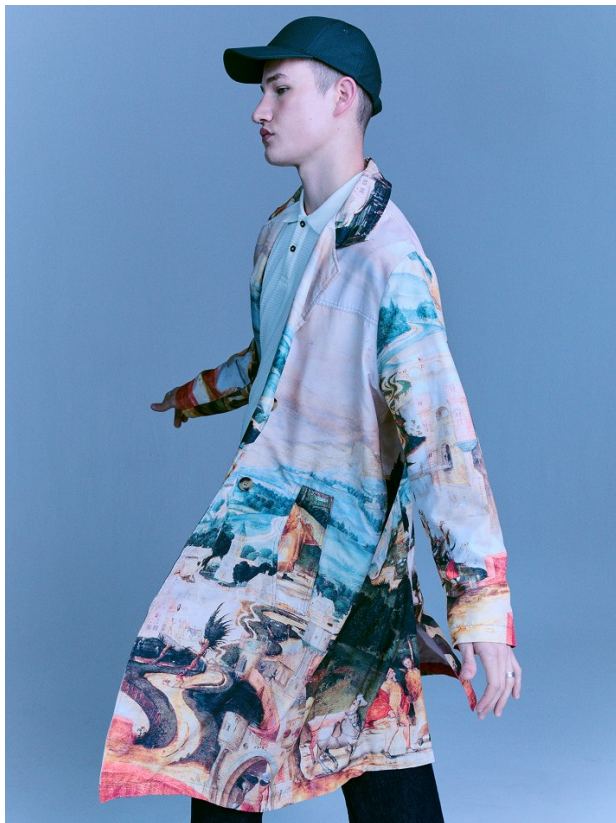

BOSS MODELS

CAPE TOWN

KIRK NICOL

Height: 186cm Chest: 99cm Waist: 77cm Suit: 38 R Shoe: 11.5 UK Hair: Brown Eyes: Blue

BOSS MODELS

CAPE TOWN

KIRK NICOL

Height: 186cm Chest: 99cm Waist: 77cm Suit: 38 R Shoe: 11.5 UK Hair: Brown Eyes: Blue