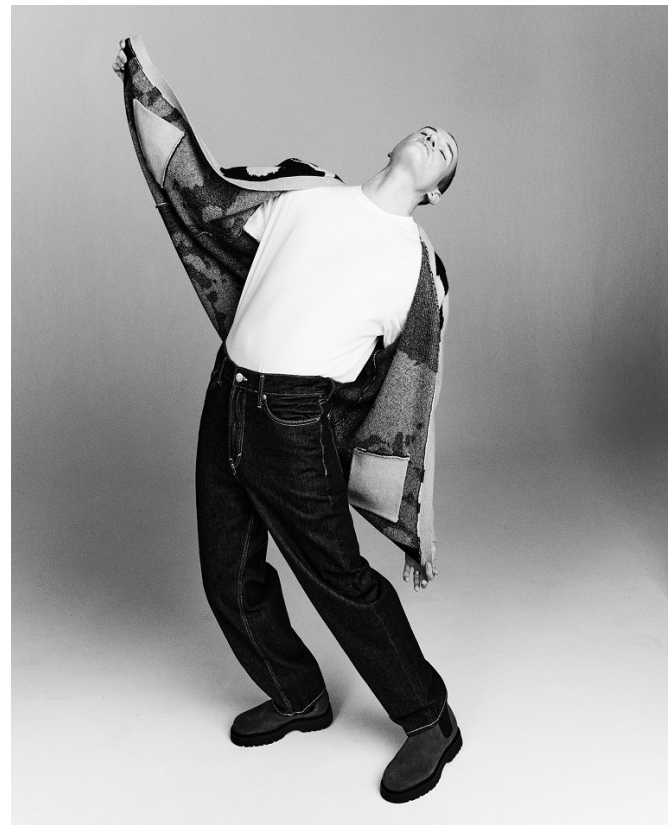

BOSS MODELS

CAPE TOWN

KIRK NICOL

Height: 186cm Chest: 99cm Waist: 77cm Suit: 38 R Shoe: 11.5 UK Hair: Brown Eyes: Blue

BOSS MODELS

CAPE TOWN

KIRK NICOL

Height: 186cm Chest: 99cm Waist: 77cm Suit: 38 R Shoe: 11.5 UK Hair: Brown Eyes: Blue

BOSS MODELS

CAPE TOWN

KIRK NICOL

Height: 186cm Chest: 99cm Waist: 77cm Suit: 38 R Shoe: 11.5 UK Hair: Brown Eyes: Blue