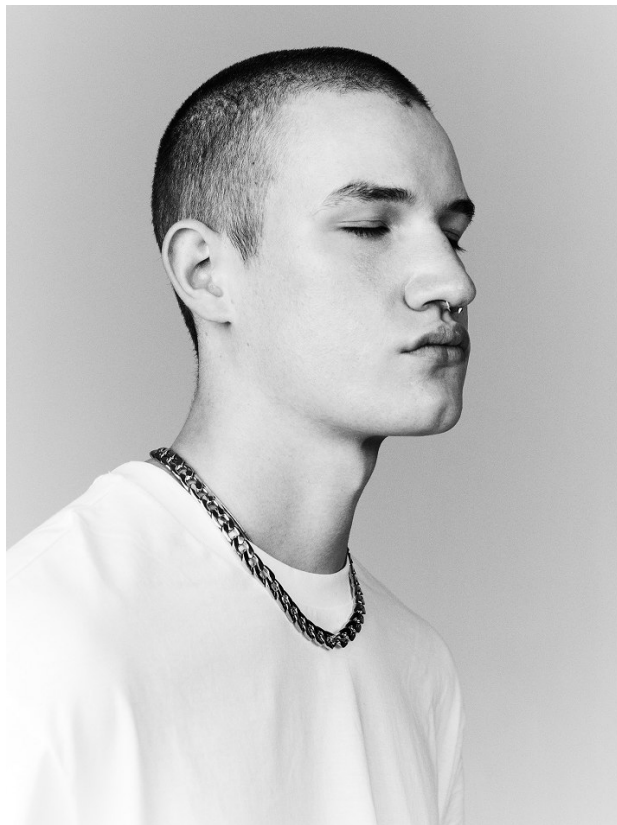

BOSS MODELS

CAPE TOWN

KIRK NICOL

Height: 186cm Chest: 99cm Waist: 77cm Suit: 38 R Shoe: 11.5 UK Hair: Brown Eyes: Blue

BOSS MODELS

CAPE TOWN

KIRK NICOL

Height: 186cm Chest: 99cm Waist: 77cm Suit: 38 R Shoe: 11.5 UK Hair: Brown Eyes: Blue

BOSS MODELS

CAPE TOWN

KIRK NICOL

Height: 186cm Chest: 99cm Waist: 77cm Suit: 38 R Shoe: 11.5 UK Hair: Brown Eyes: Blue