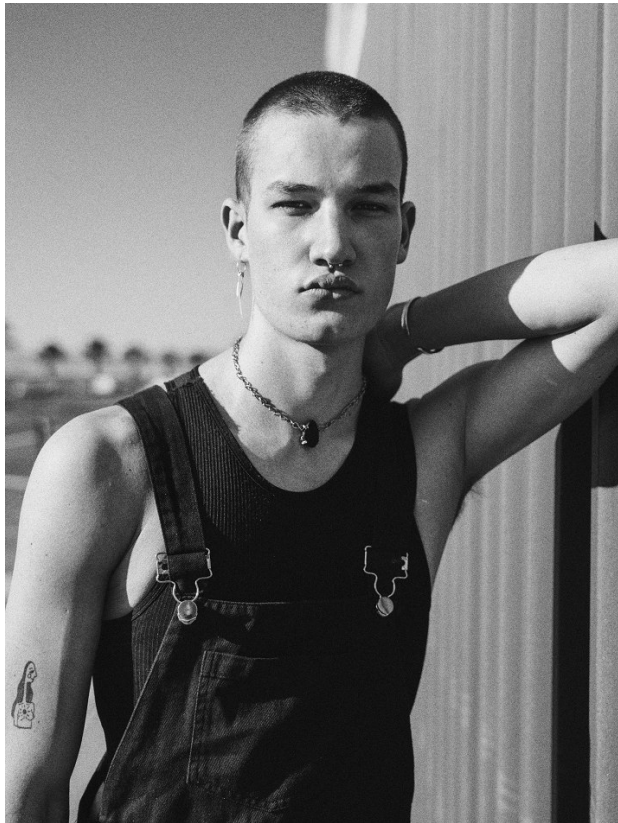

# BOSS MODELS

CAPE TOWN

KIRK NICOL

Height: 186cm Chest: 98cm Waist: 76cm Suit: 38 R Shoe: 11.5 UK Hair: Brown Eyes: Blue