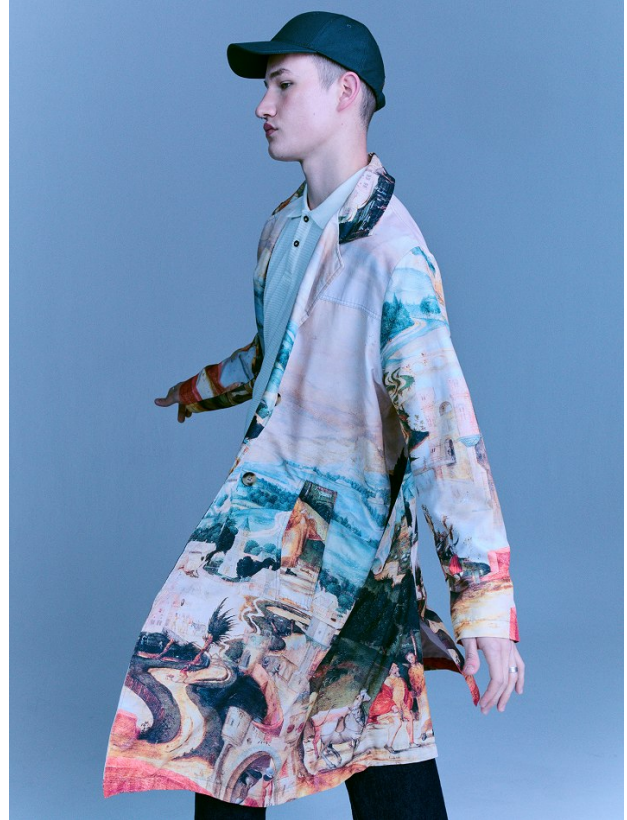

BOSS MODELS

CAPE TOWN

KIRK NICOL

Height: 186cm Chest: 98cm Waist: 76cm Suit: 38 R Shoe: 11.5 UK Hair: Brown Eyes: Blue

BOSS MODELS

CAPE TOWN

KIRK NICOL

Height: 186cm Chest: 98cm Waist: 76cm Suit: 38 R Shoe: 11.5 UK Hair: Brown Eyes: Blue

BOSS MODELS

CAPE TOWN

KIRK NICOL

Height: 186cm Chest: 98cm Waist: 76cm Suit: 38 R Shoe: 11.5 UK Hair: Brown Eyes: Blue