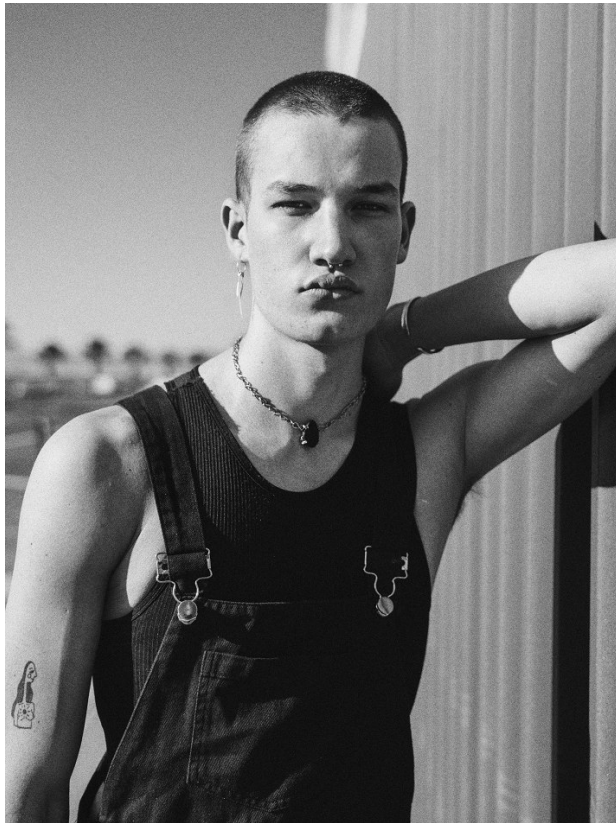

# BOSS MODELS

CAPE TOWN

KIRK NICOL

Height: 186cm Chest: 99cm Waist: 77cm Suit: 38 R Shoe: 11.5 UK Hair: Brown Eyes: Blue