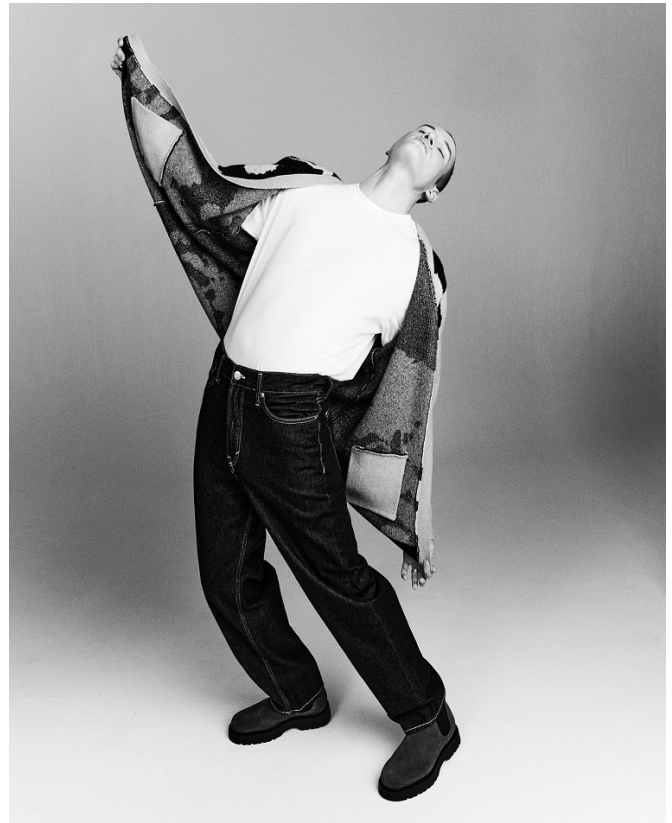

# BOSS MODELS

CAPE TOWN

KIRK NICOL

Height: 186cm Chest: 98cm Waist: 76cm Suit: 38 R Shoe: 11.5 UK Hair: Brown Eyes: Blue