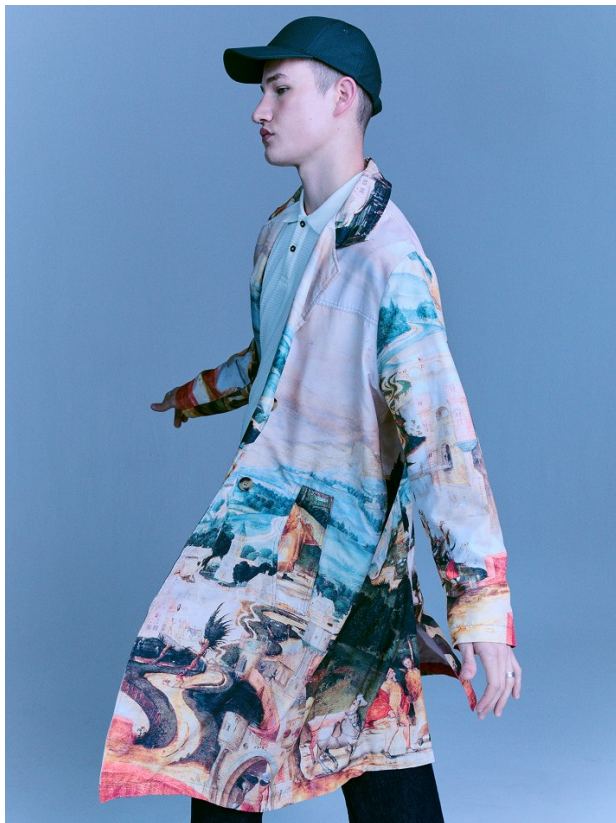

# BOSS MODELS

CAPE TOWN

KIRK NICOL

Height: 186cm Chest: 99cm Waist: 77cm Suit: 38 R Shoe: 11.5 UK Hair: Brown Eyes: Blue