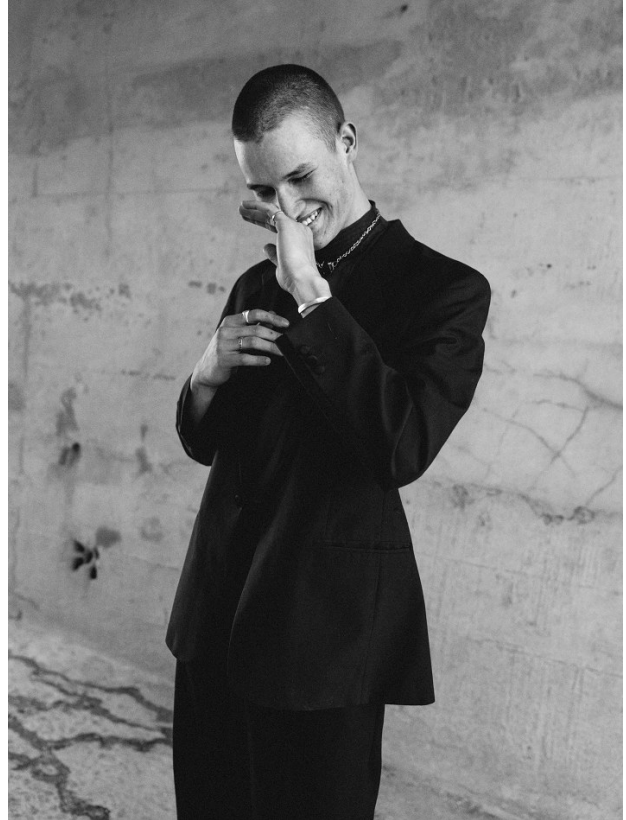

BOSS MODELS

CAPE TOWN

KIRK NICOL

Height: 186cm Chest: 98cm Waist: 76cm Suit: 38 R Shoe: 11.5 UK Hair: Brown Eyes: Blue

BOSS MODELS

CAPE TOWN

KIRK NICOL

Height: 186cm Chest: 98cm Waist: 76cm Suit: 38 R Shoe: 11.5 UK Hair: Brown Eyes: Blue

BOSS MODELS

CAPE TOWN

KIRK NICOL

Height: 186cm Chest: 98cm Waist: 76cm Suit: 38 R Shoe: 11.5 UK Hair: Brown Eyes: Blue