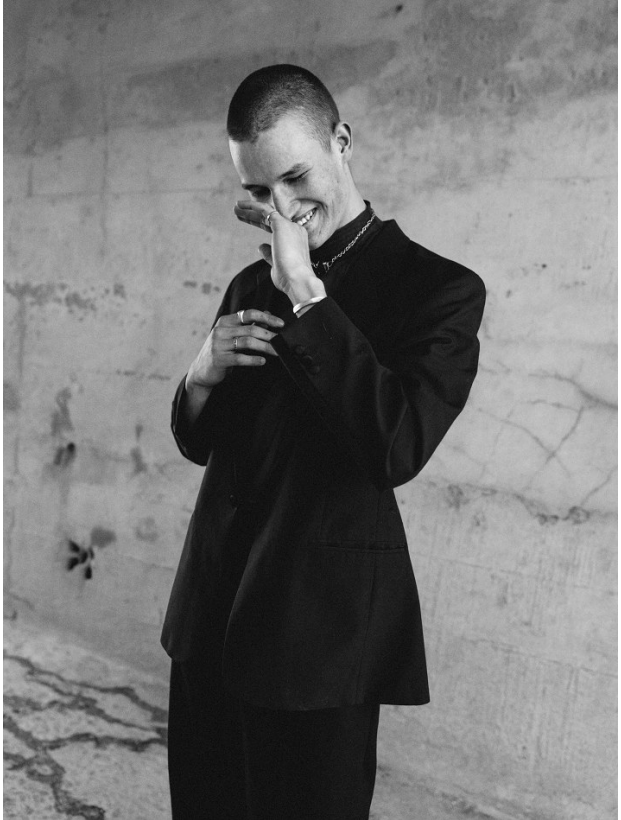

BOSS MODELS

CAPE TOWN

KIRK NICOL

Height: 186cm Chest: 99cm Waist: 77cm Suit: 38 R Shoe: 11.5 UK Hair: Brown Eyes: Blue

BOSS MODELS

CAPE TOWN

KIRK NICOL

Height: 186cm Chest: 99cm Waist: 77cm Suit: 38 R Shoe: 11.5 UK Hair: Brown Eyes: Blue

BOSS MODELS

CAPE TOWN

KIRK NICOL

Height: 186cm Chest: 99cm Waist: 77cm Suit: 38 R Shoe: 11.5 UK Hair: Brown Eyes: Blue