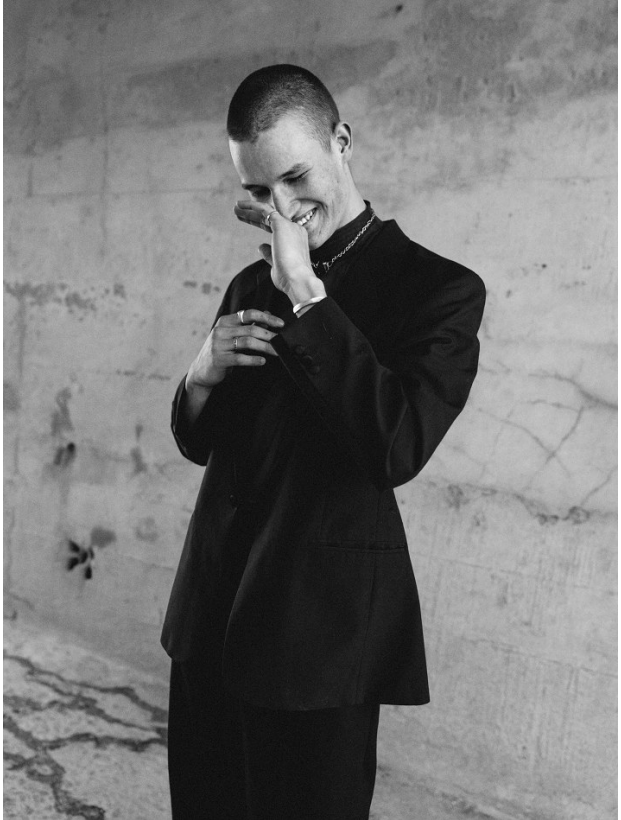

BOSS MODELS

CAPE TOWN

KIRK NICOL

Height: 186cm Chest: 99cm Waist: 77cm Suit: 38 R Shoe: 11.5 UK Hair: Brown Eyes: Blue