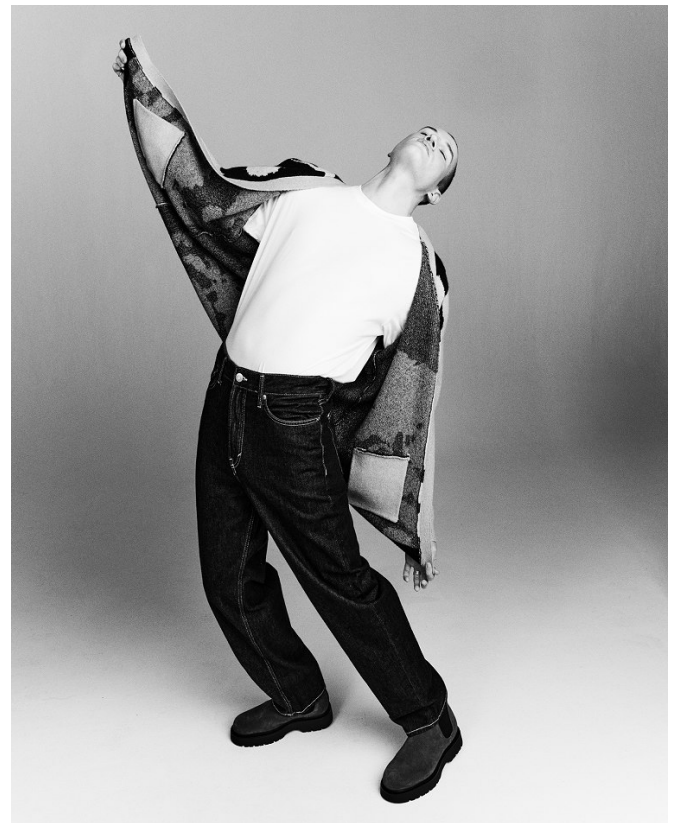

# BOSS MODELS

CAPE TOWN

KIRK NICOL

Height: 186cm Chest: 99cm Waist: 77cm Suit: 38 R Shoe: 11.5 UK Hair: Brown Eyes: Blue