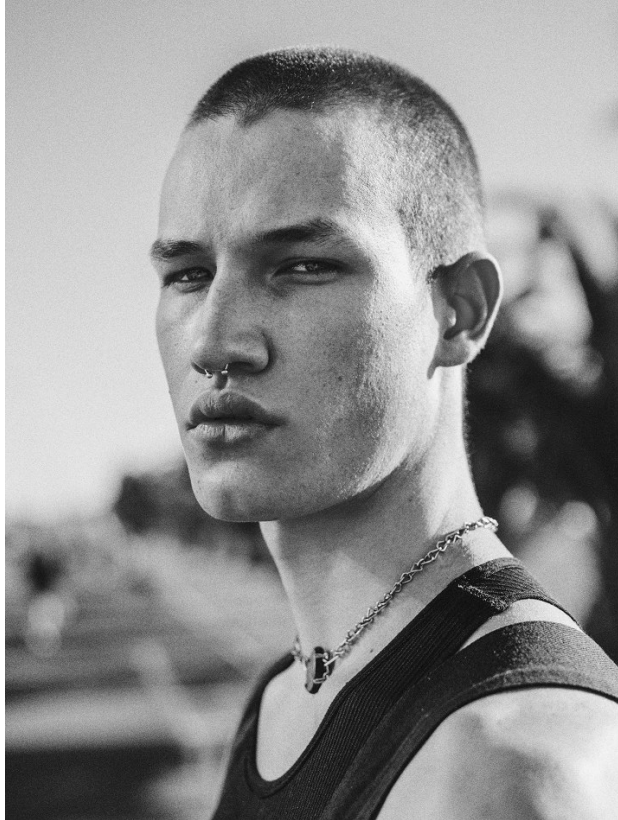

# BOSS MODELS

CAPE TOWN

KIRK NICOL

Height: 186cm Chest: 98cm Waist: 76cm Suit: 38 R Shoe: 11.5 UK Hair: Brown Eyes: Blue