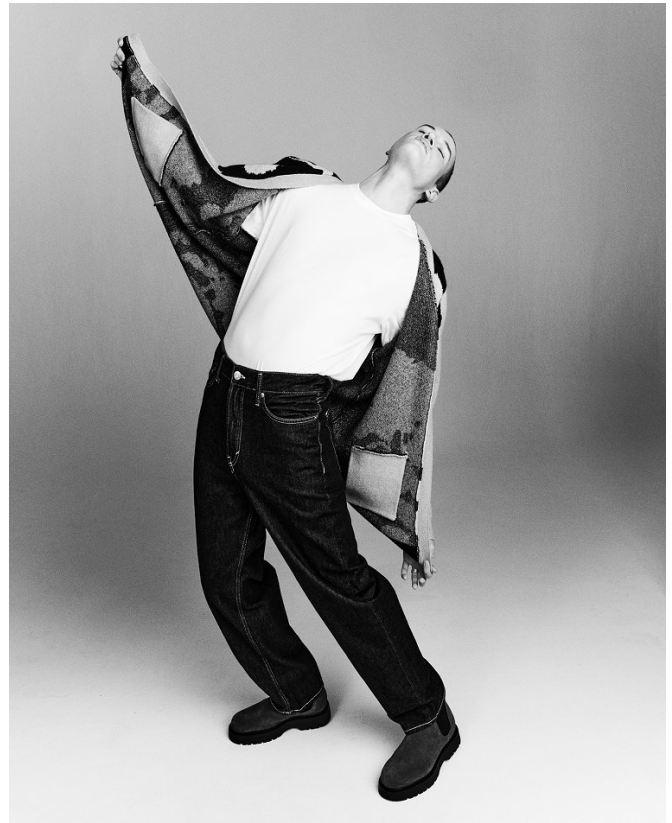

BOSS MODELS

CAPE TOWN

KIRK NICOL

Height: 186cm Chest: 98cm Waist: 76cm Suit: 38 R Shoe: 11.5 UK Hair: Brown Eyes: Blue

BOSS MODELS

CAPE TOWN

KIRK NICOL

Height: 186cm Chest: 98cm Waist: 76cm Suit: 38 R Shoe: 11.5 UK Hair: Brown Eyes: Blue

BOSS MODELS

CAPE TOWN

KIRK NICOL

Height: 186cm Chest: 98cm Waist: 76cm Suit: 38 R Shoe: 11.5 UK Hair: Brown Eyes: Blue