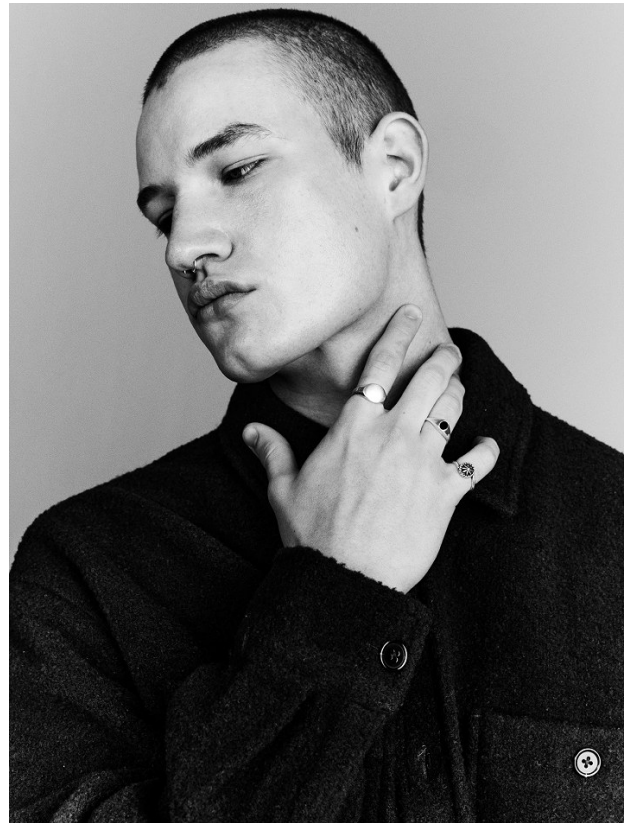

BOSS MODELS

CAPE TOWN

KIRK NICOL

Height: 186cm Chest: 98cm Waist: 76cm Suit: 38 R Shoe: 11.5 UK Hair: Brown Eyes: Blue

BOSS MODELS

CAPE TOWN

KIRK NICOL

Height: 186cm Chest: 98cm Waist: 76cm Suit: 38 R Shoe: 11.5 UK Hair: Brown Eyes: Blue

BOSS MODELS

CAPE TOWN

KIRK NICOL

Height: 186cm Chest: 98cm Waist: 76cm Suit: 38 R Shoe: 11.5 UK Hair: Brown Eyes: Blue