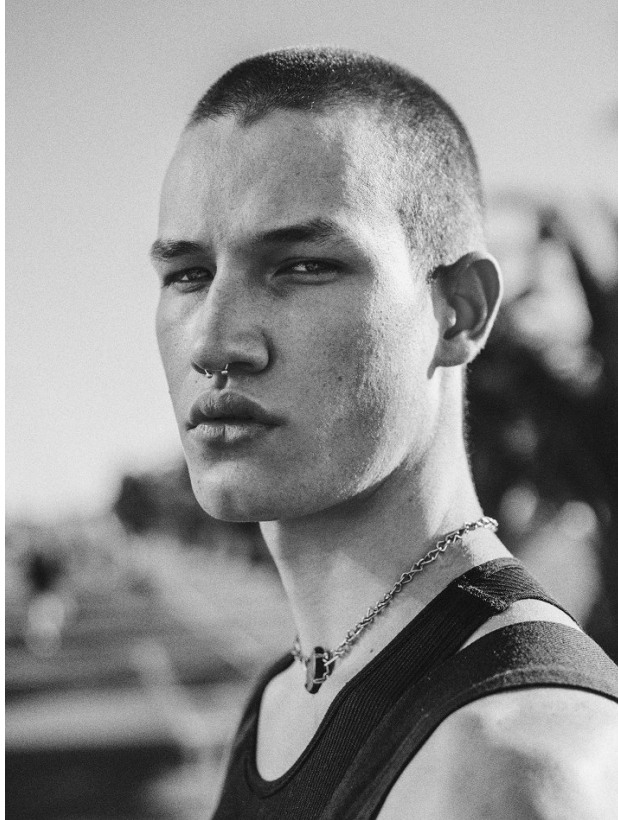

BOSS MODELS

CAPE TOWN

KIRK NICOL

Height: 186cm Chest: 99cm Waist: 77cm Suit: 38 R Shoe: 11.5 UK Hair: Brown Eyes: Blue

BOSS MODELS

CAPE TOWN

KIRK NICOL

Height: 186cm Chest: 99cm Waist: 77cm Suit: 38 R Shoe: 11.5 UK Hair: Brown Eyes: Blue

BOSS MODELS

CAPE TOWN

KIRK NICOL

Height: 186cm Chest: 99cm Waist: 77cm Suit: 38 R Shoe: 11.5 UK Hair: Brown Eyes: Blue