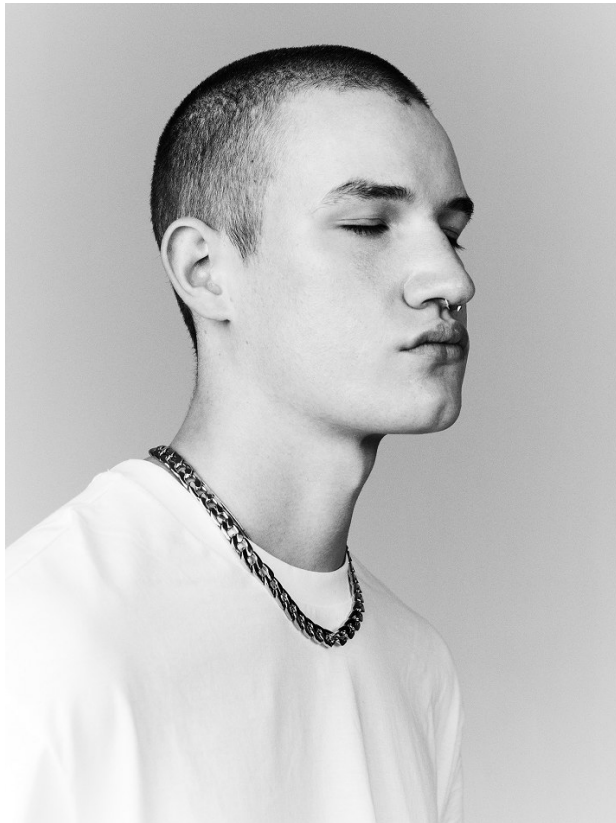

BOSS MODELS

CAPE TOWN

KIRK NICOL

Height: 186cm Chest: 98cm Waist: 76cm Suit: 38 R Shoe: 11.5 UK Hair: Brown Eyes: Blue

BOSS MODELS

CAPE TOWN

KIRK NICOL

Height: 186cm Chest: 98cm Waist: 76cm Suit: 38 R Shoe: 11.5 UK Hair: Brown Eyes: Blue

BOSS MODELS

CAPE TOWN

KIRK NICOL

Height: 186cm Chest: 98cm Waist: 76cm Suit: 38 R Shoe: 11.5 UK Hair: Brown Eyes: Blue