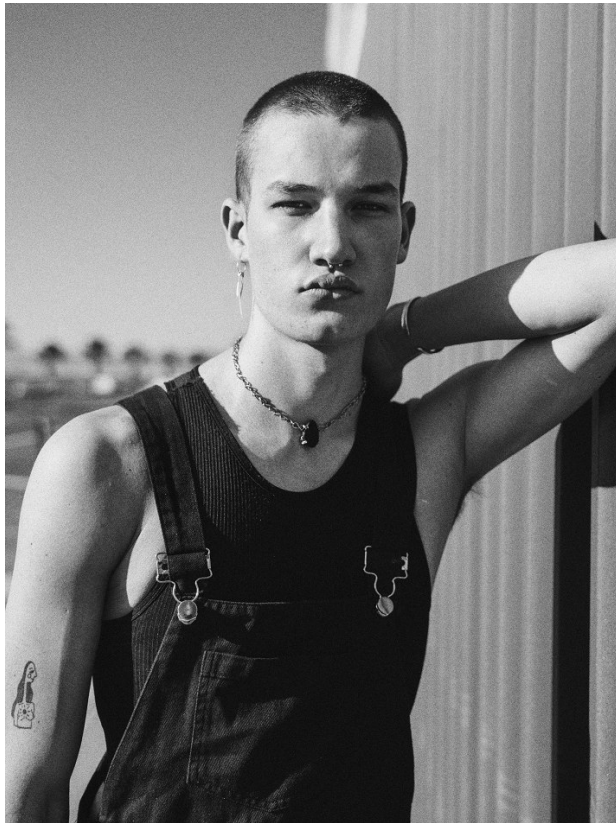

BOSS MODELS

CAPE TOWN

KIRK NICOL

Height: 186cm Chest: 99cm Waist: 77cm Suit: 38 R Shoe: 11.5 UK Hair: Brown Eyes: Blue

BOSS MODELS

CAPE TOWN

KIRK NICOL

Height: 186cm Chest: 99cm Waist: 77cm Suit: 38 R Shoe: 11.5 UK Hair: Brown Eyes: Blue

BOSS MODELS

CAPE TOWN

KIRK NICOL

Height: 186cm Chest: 99cm Waist: 77cm Suit: 38 R Shoe: 11.5 UK Hair: Brown Eyes: Blue