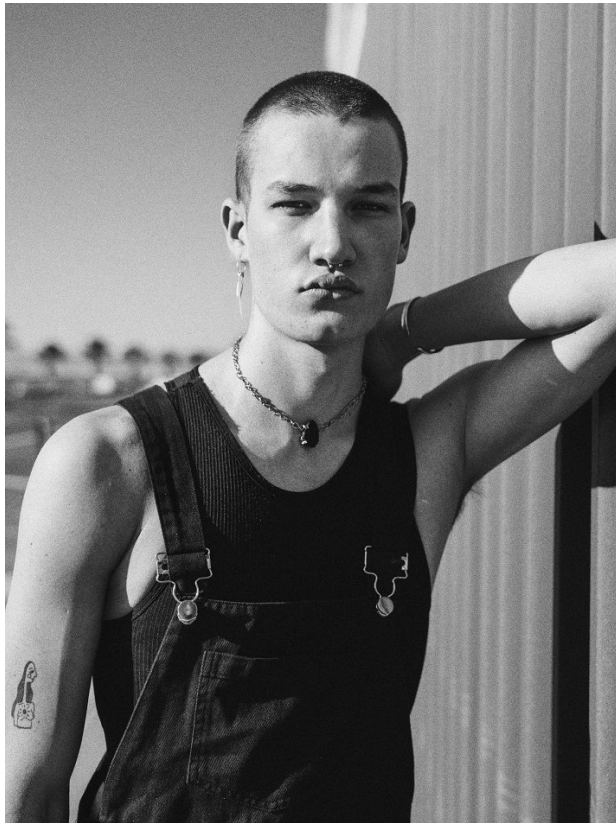

BOSS MODELS

CAPE TOWN

KIRK NICOL

Height: 186cm Chest: 98cm Waist: 76cm Suit: 38 R Shoe: 11.5 UK Hair: Brown Eyes: Blue

BOSS MODELS

CAPE TOWN

KIRK NICOL

Height: 186cm Chest: 98cm Waist: 76cm Suit: 38 R Shoe: 11.5 UK Hair: Brown Eyes: Blue

BOSS MODELS

CAPE TOWN

KIRK NICOL

Height: 186cm Chest: 98cm Waist: 76cm Suit: 38 R Shoe: 11.5 UK Hair: Brown Eyes: Blue