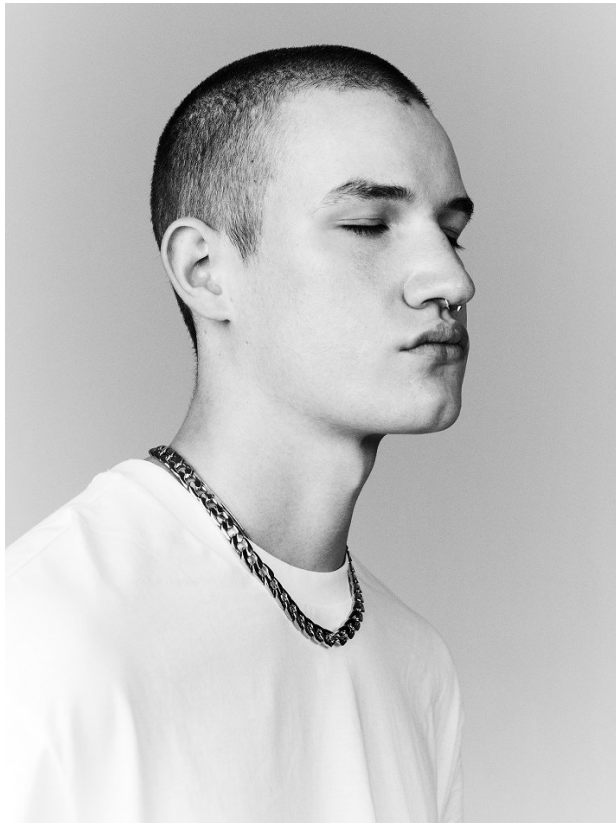

# BOSS MODELS

CAPE TOWN

KIRK NICOL

Height: 186cm Chest: 98cm Waist: 76cm Suit: 38 R Shoe: 11.5 UK Hair: Brown Eyes: Blue