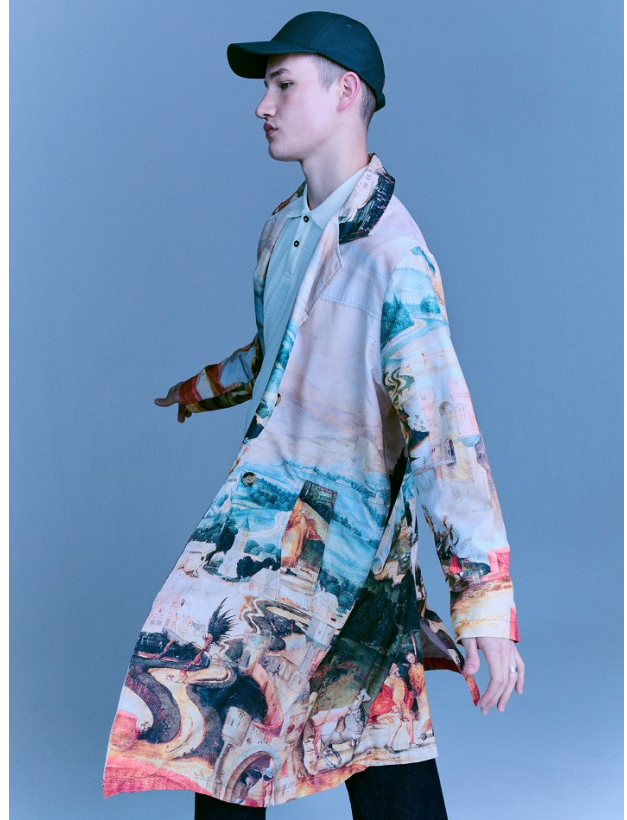

BOSS MODELS

CAPE TOWN

KIRK NICOL

Height: 186cm Chest: 98cm Waist: 76cm Suit: 38 R Shoe: 11.5 UK Hair: Brown Eyes: Blue