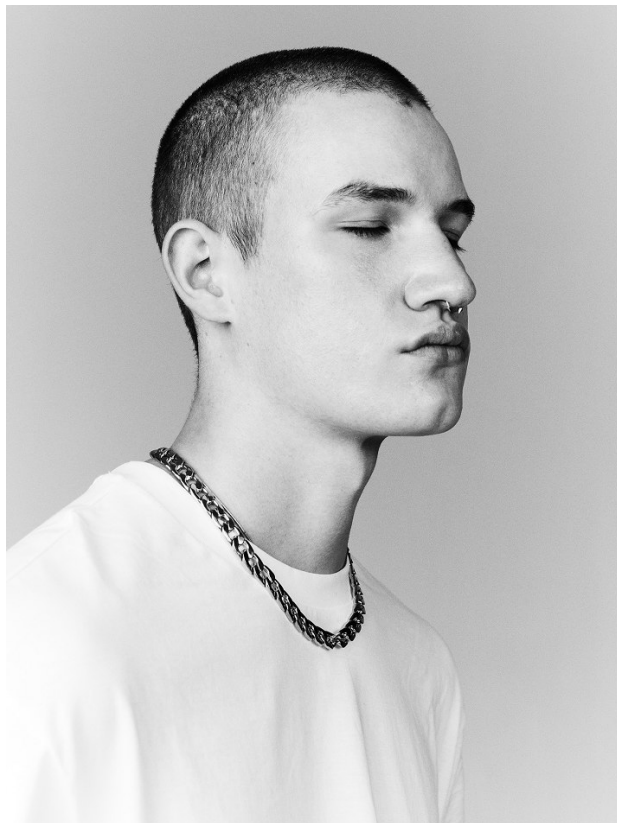

# BOSS MODELS

CAPE TOWN

KIRK NICOL

Height: 186cm Chest: 99cm Waist: 77cm Suit: 38 R Shoe: 11.5 UK Hair: Brown Eyes: Blue