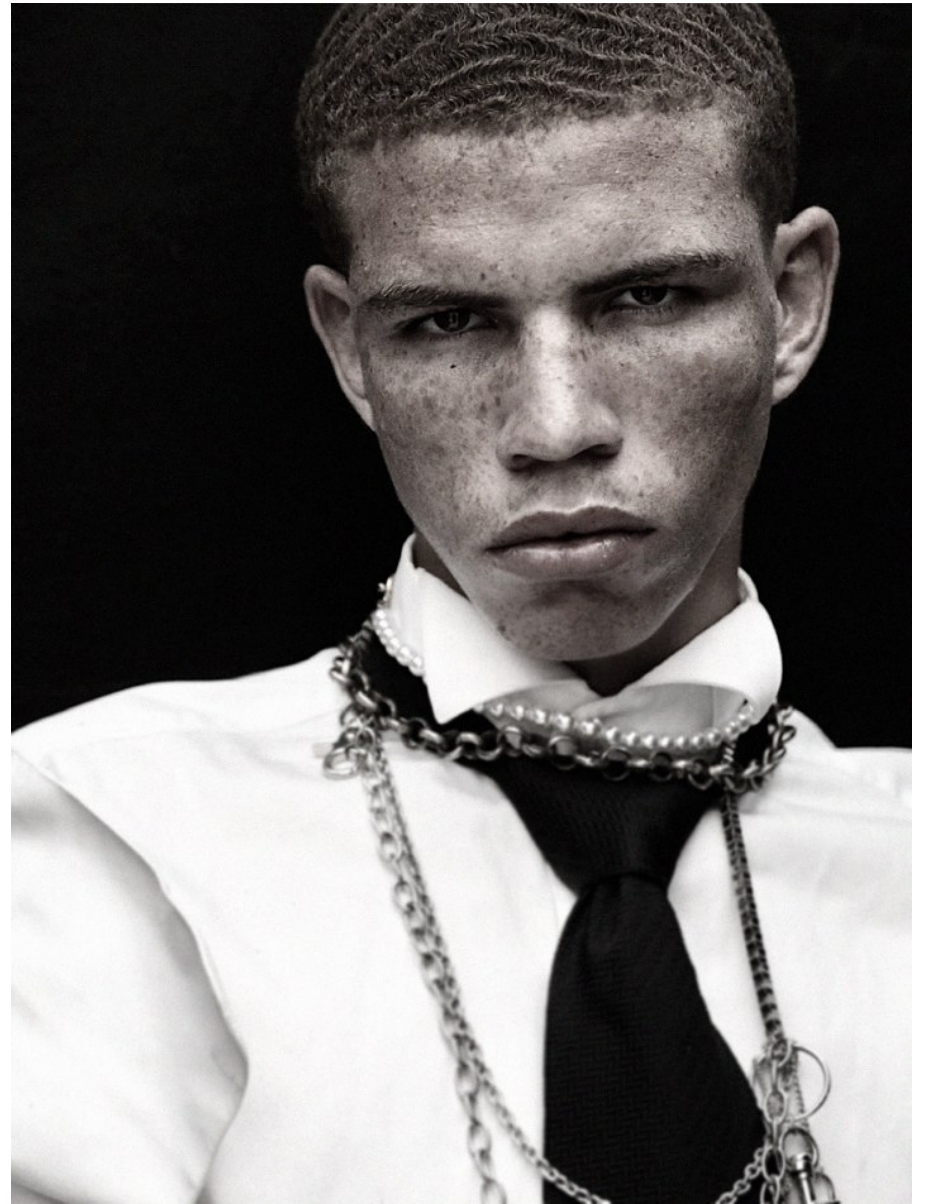

BOSS MODELS

CAPE TOWN

RUWAAN SAMPSON

Height: 186cm Chest: 90cm Waist: 71cm Shoe: 10 UK Hair: Brown Eyes: Brown

BOSS MODELS

CAPE TOWN

RUWAAN SAMPSON

Height: 186cm Chest: 90cm Waist: 71cm Shoe: 10 UK Hair: Brown Eyes: Brown