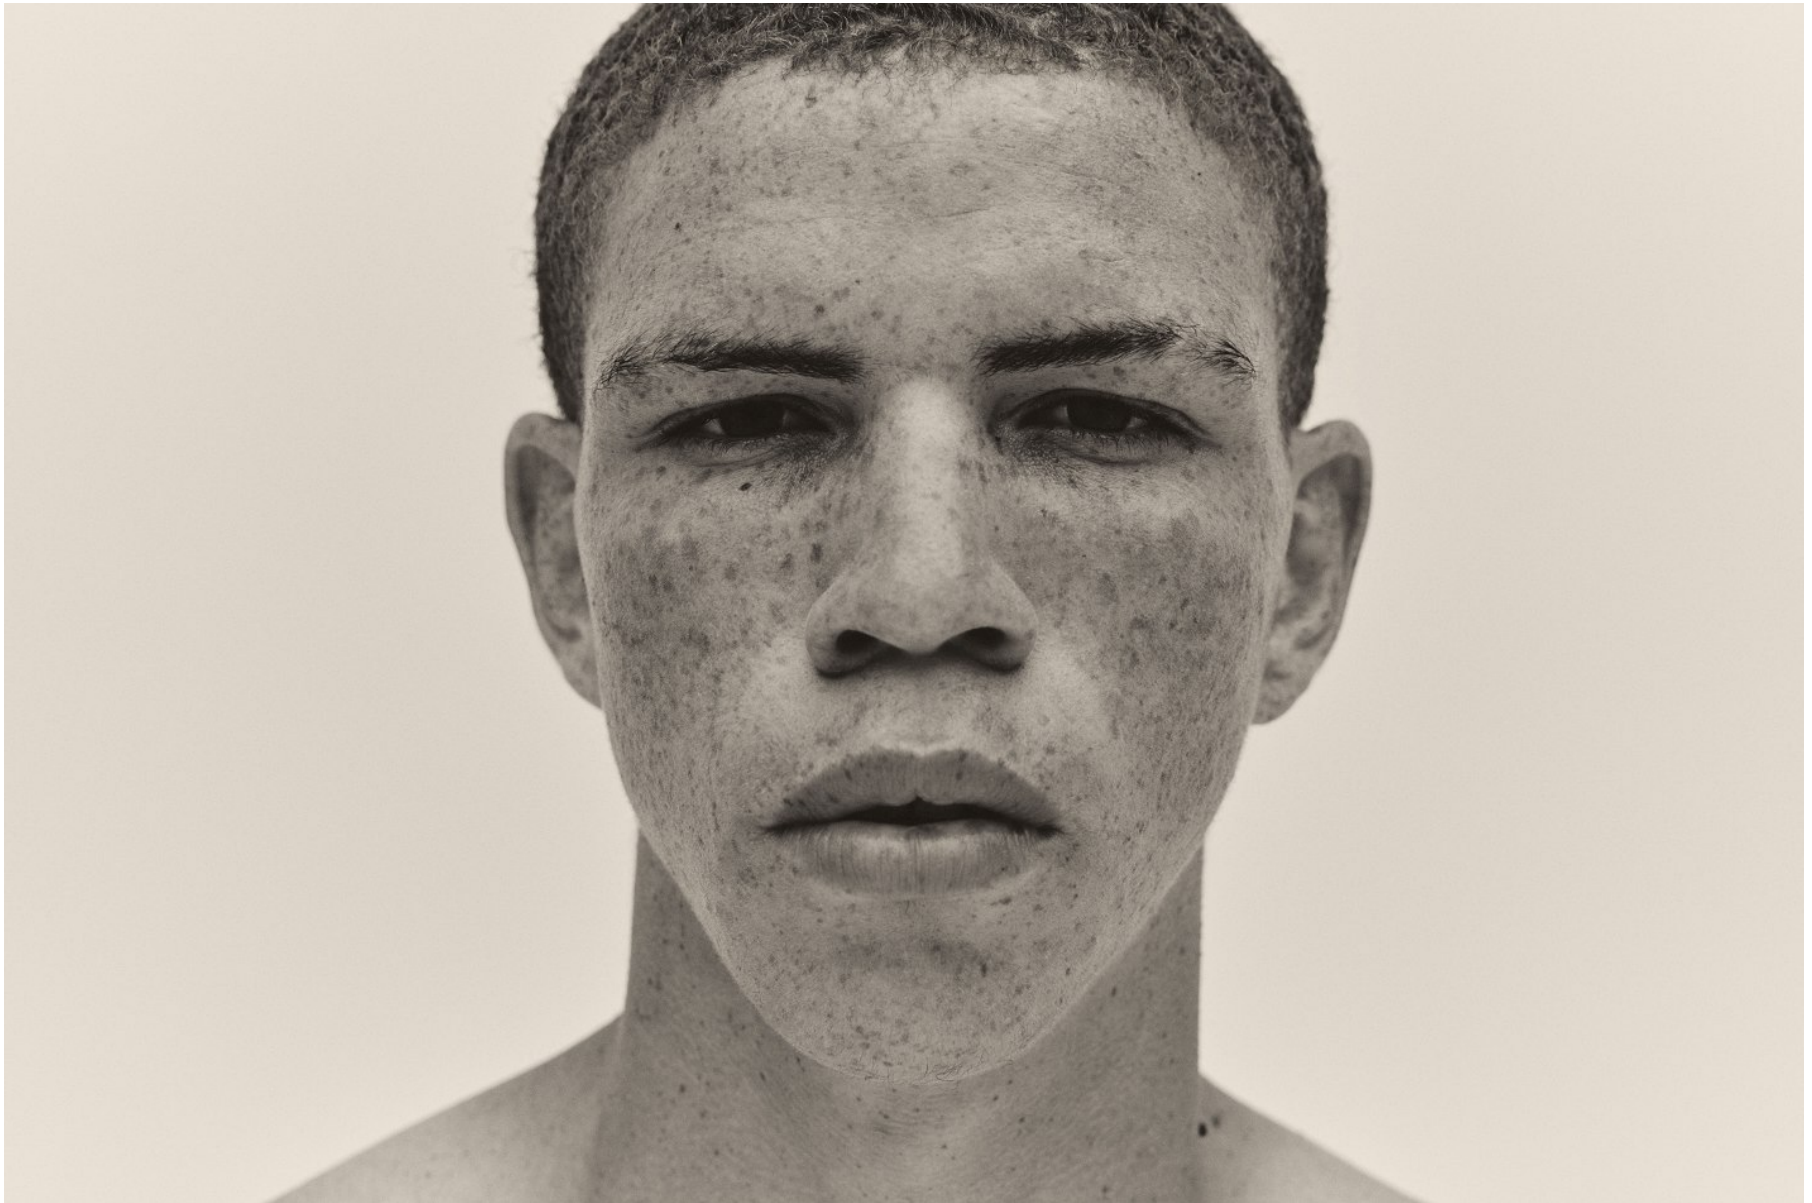

RUWAAN

BOSS MODELS

CAPE TOWN

RUWAAN

Height: 185cm Chest: 93cm Waist: 73cm Shoe: 10 UK Hair: Brown Eyes: Brown