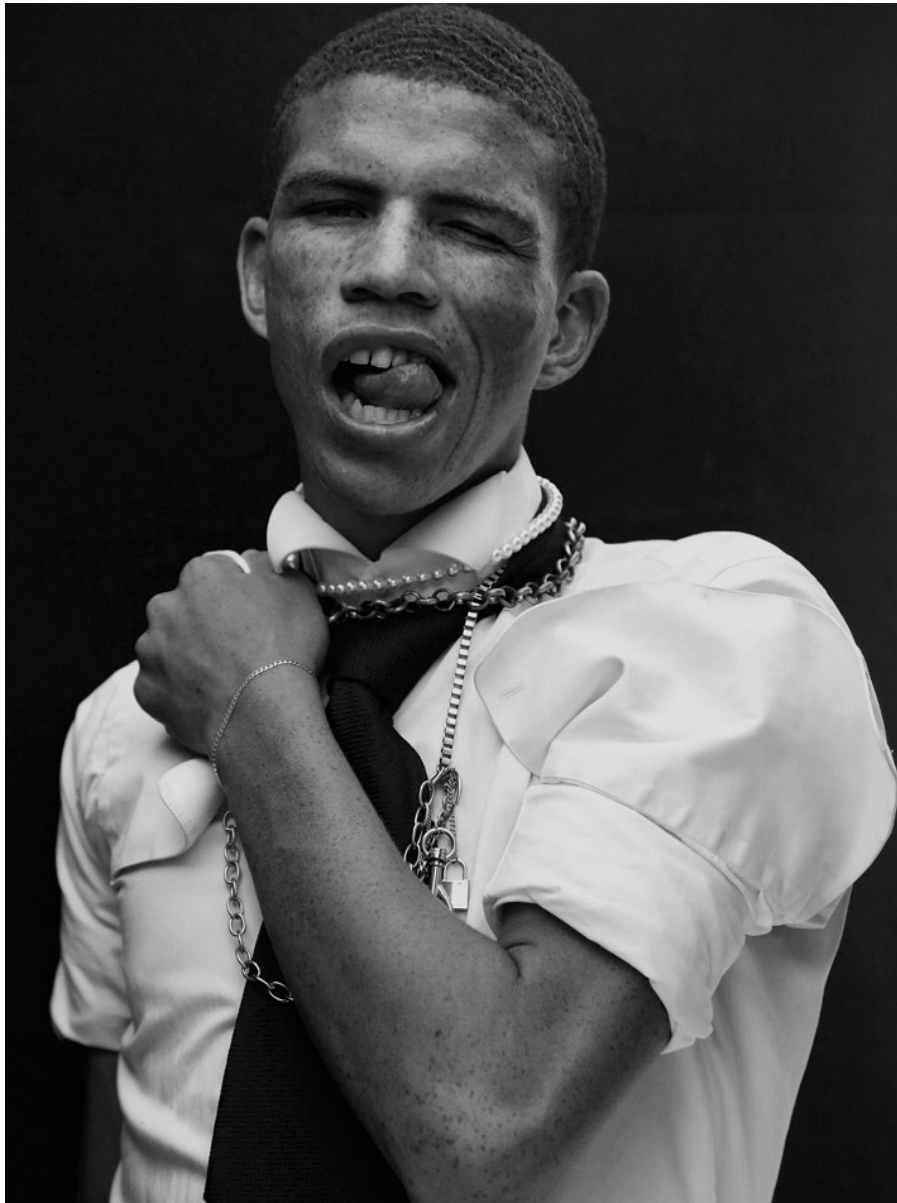

BOSS MODELS

CAPE TOWN

RUWAAN

Height: 185cm Chest: 93cm Waist: 73cm Shoe: 10 UK Hair: Brown Eyes: Brown

BOSS MODELS

CAPE TOWN

RUWAAN

Height: 185cm Chest: 93cm Waist: 73cm Shoe: 10 UK Hair: Brown Eyes: Brown