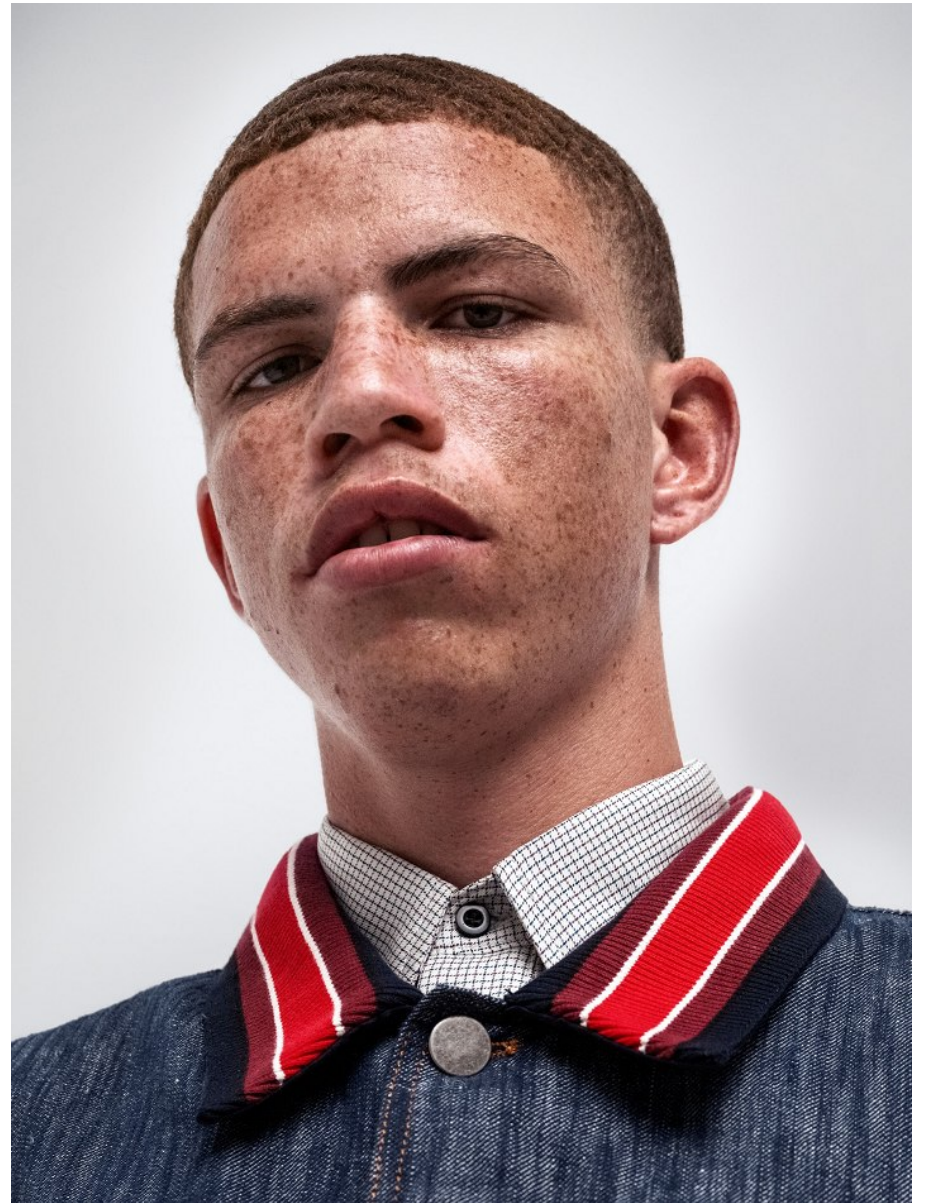

BOSS MODELS

CAPE TOWN

RUWAAN SAMPSON

Height: 186cm Chest: 90cm Waist: 71cm Shoe: 10 UK Hair: Brown Eyes: Brown

BOSS MODELS

CAPE TOWN

RUWAAN SAMPSON

Height: 186cm Chest: 90cm Waist: 71cm Shoe: 10 UK Hair: Brown Eyes: Brown