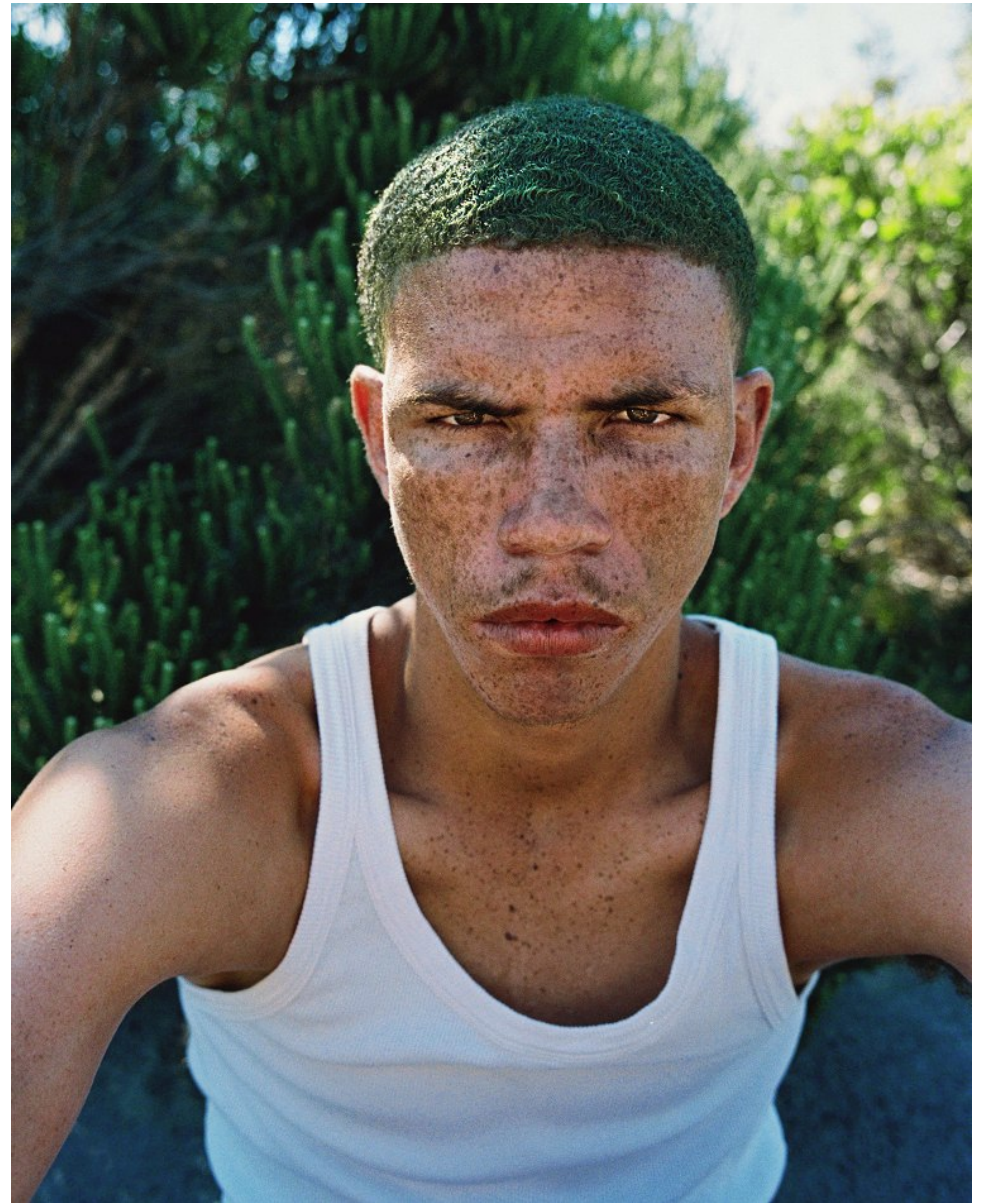

BOSS MODELS

CAPE TOWN

RUWAAN SAMPSON

Height: 186cm Chest: 90cm Waist: 71cm Suit: 36 L Shoe: 10 UK Hair: Brown Eyes: Brown

BOSS MODELS

CAPE TOWN

RUWAAN SAMPSON

Height: 186cm Chest: 90cm Waist: 71cm Suit: 36 L Shoe: 10 UK Hair: Brown Eyes: Brown