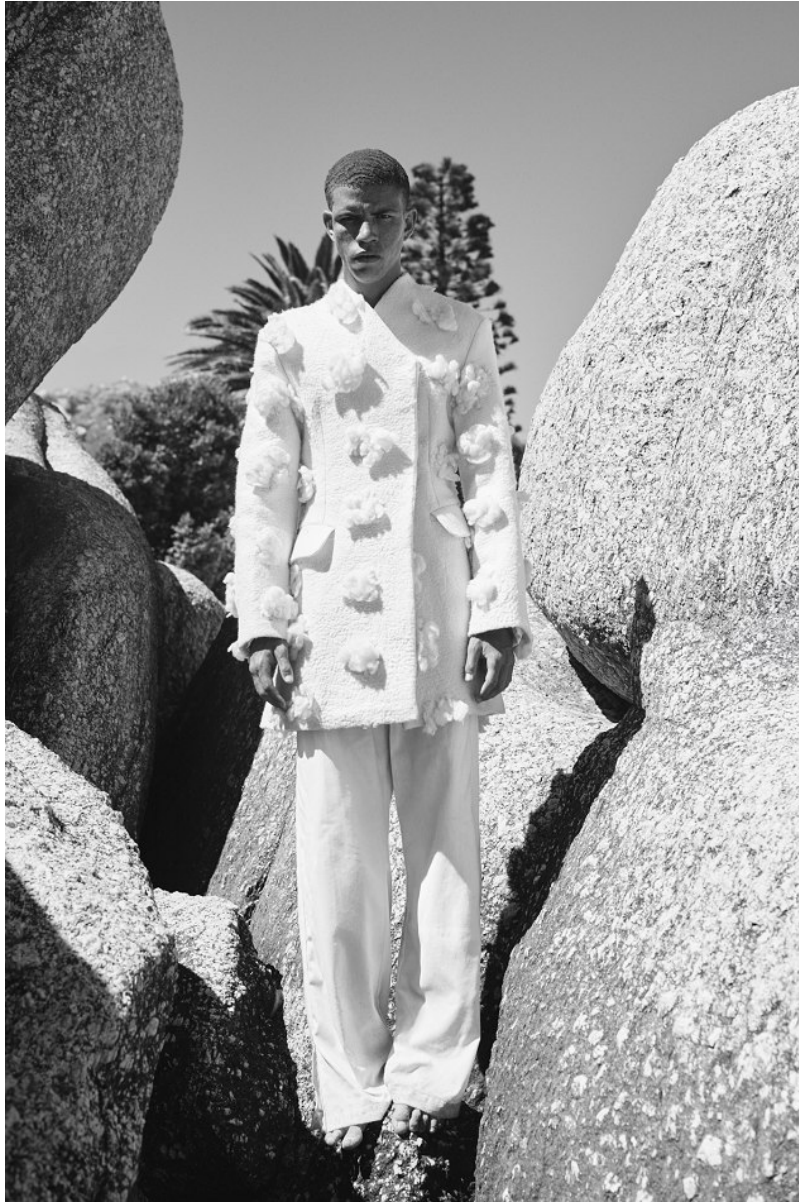

RUWAAN SAMPSON

BOSS MODELS

CAPE TOWN

Height: 186cm Chest: 90cm Waist: 71cm Suit: 36 L Shoe: 10 UK Hair: Brown Eyes: Brown