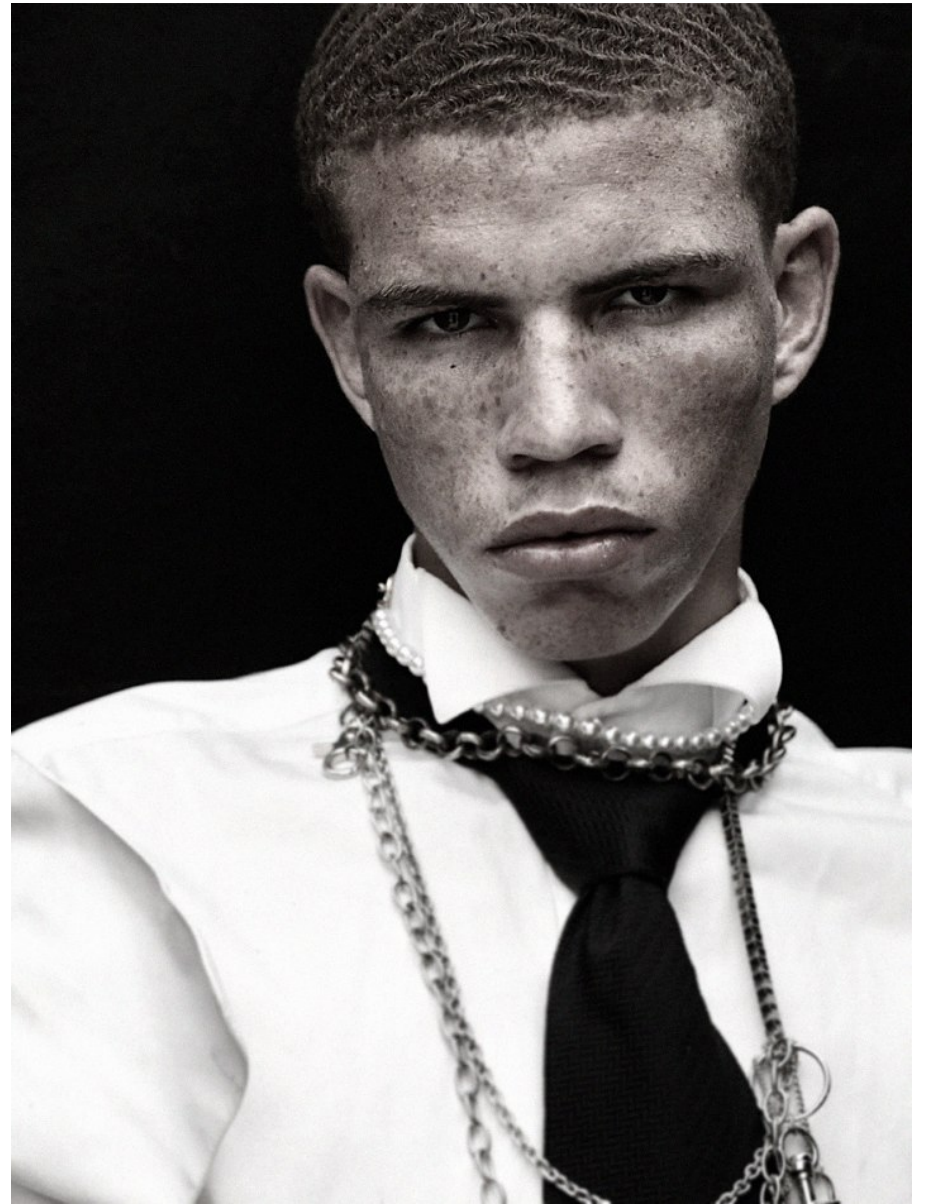

BOSS MODELS

CAPE TOWN

RUWAAN SAMPSON

Height: 186cm Chest: 90cm Waist: 71cm Shoe: 10 UK Hair: Brown Eyes: Brown