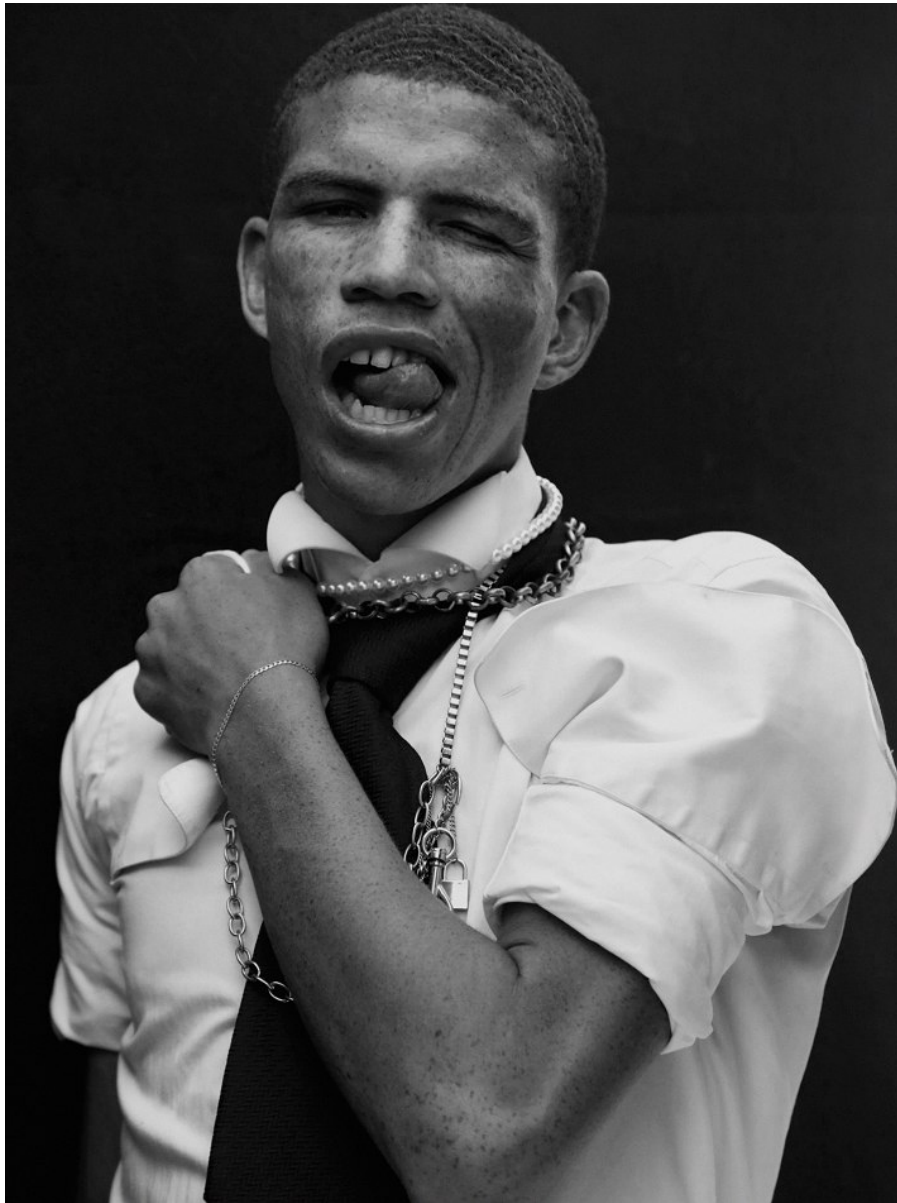

BOSS MODELS

CAPE TOWN

RUWAAN SAMPSON

Height: 186cm Chest: 90cm Waist: 71cm Shoe: 10 UK Hair: Brown Eyes: Brown

BOSS MODELS

CAPE TOWN

RUWAAN SAMPSON

Height: 186cm Chest: 90cm Waist: 71cm Shoe: 10 UK Hair: Brown Eyes: Brown