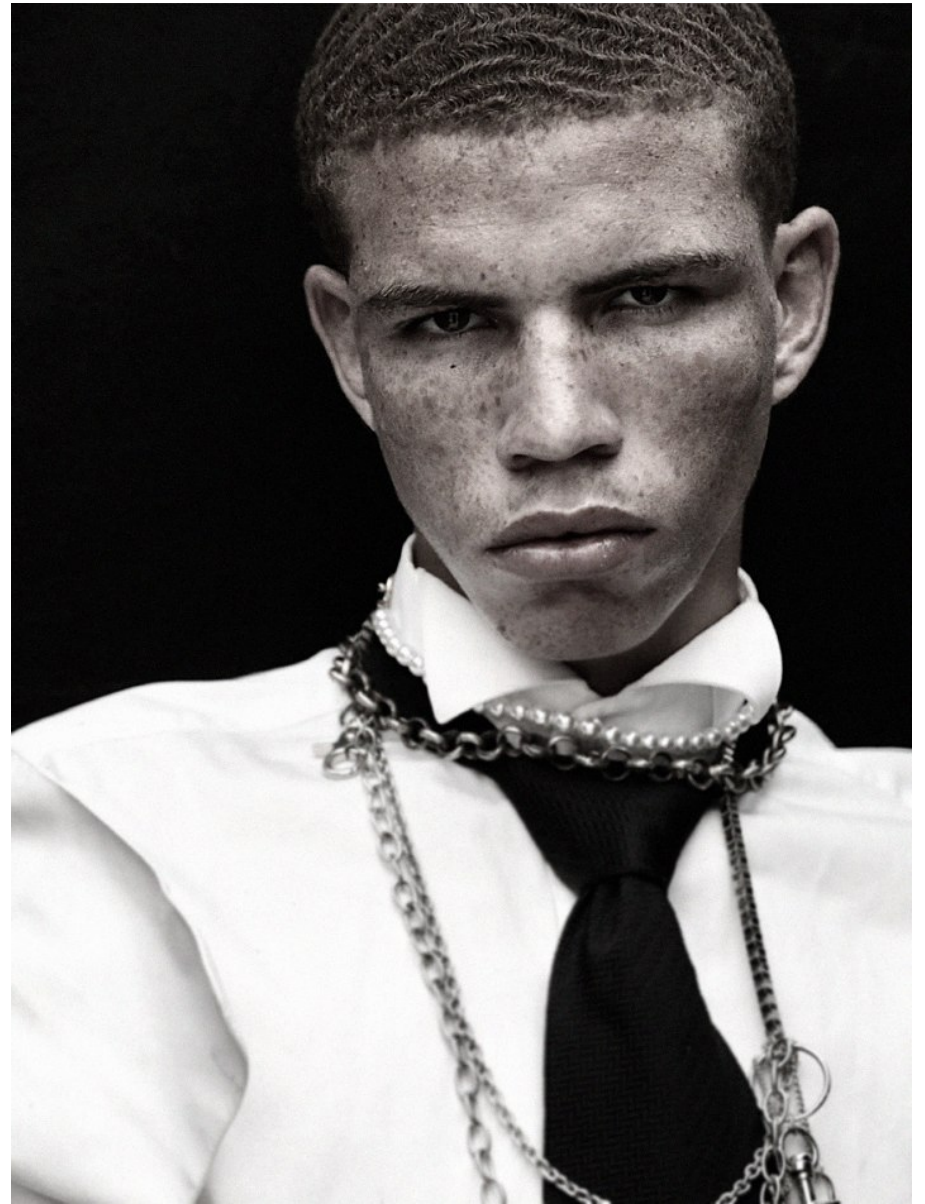

BOSS MODELS

CAPE TOWN

RUWAAN

Height: 185cm Chest: 93cm Waist: 73cm Shoe: 10 UK Hair: Brown Eyes: Brown

BOSS MODELS

CAPE TOWN

RUWAAN

Height: 185cm Chest: 93cm Waist: 73cm Shoe: 10 UK Hair: Brown Eyes: Brown