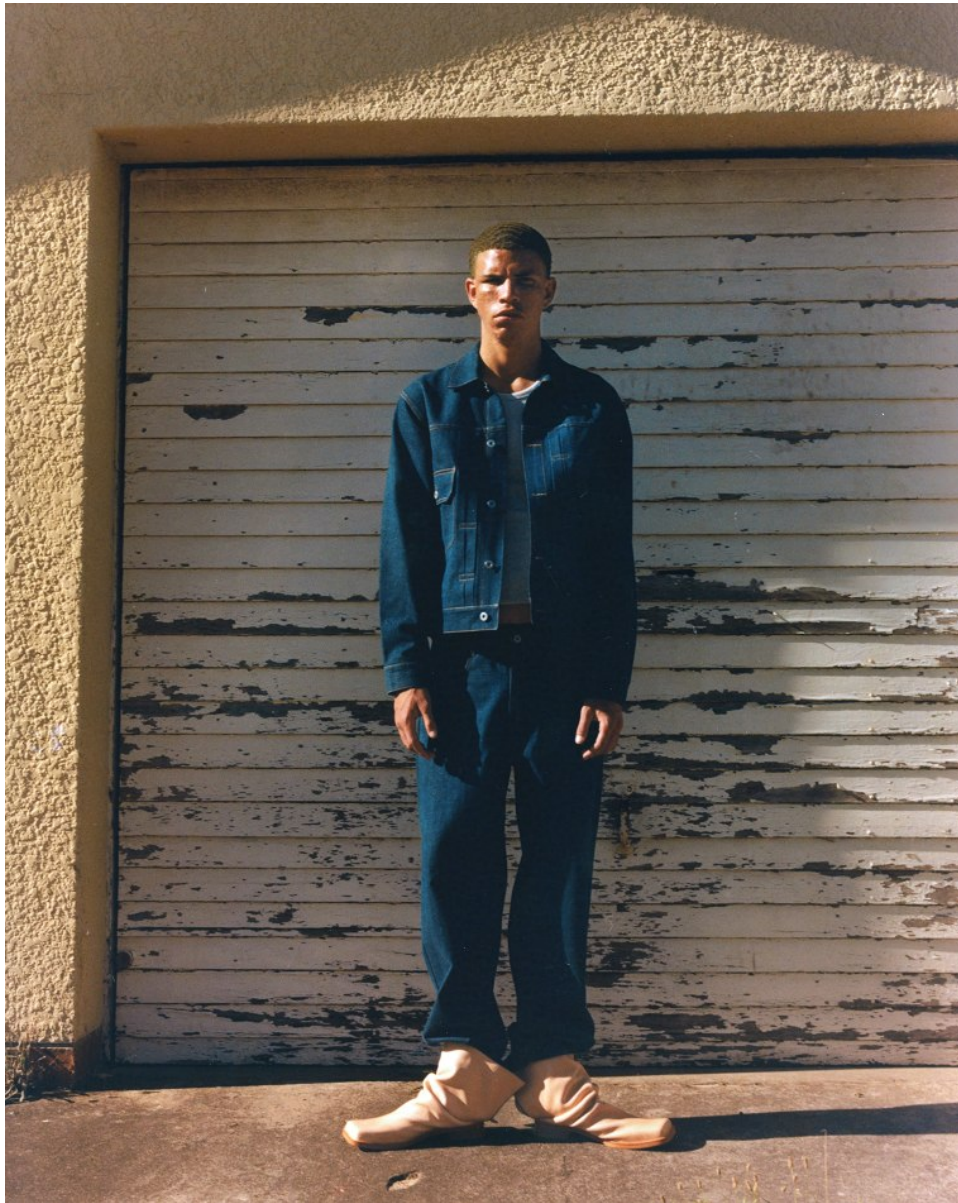

BOSS MODELS

CAPE TOWN

RUWAAN SAMPSON

Height: 186cm Chest: 90cm Waist: 71cm Suit: 36 L Shoe: 10 UK Hair: Brown Eyes: Brown

BOSS MODELS

CAPE TOWN

RUWAAN SAMPSON

Height: 186cm Chest: 90cm Waist: 71cm Suit: 36 L Shoe: 10 UK Hair: Brown Eyes: Brown