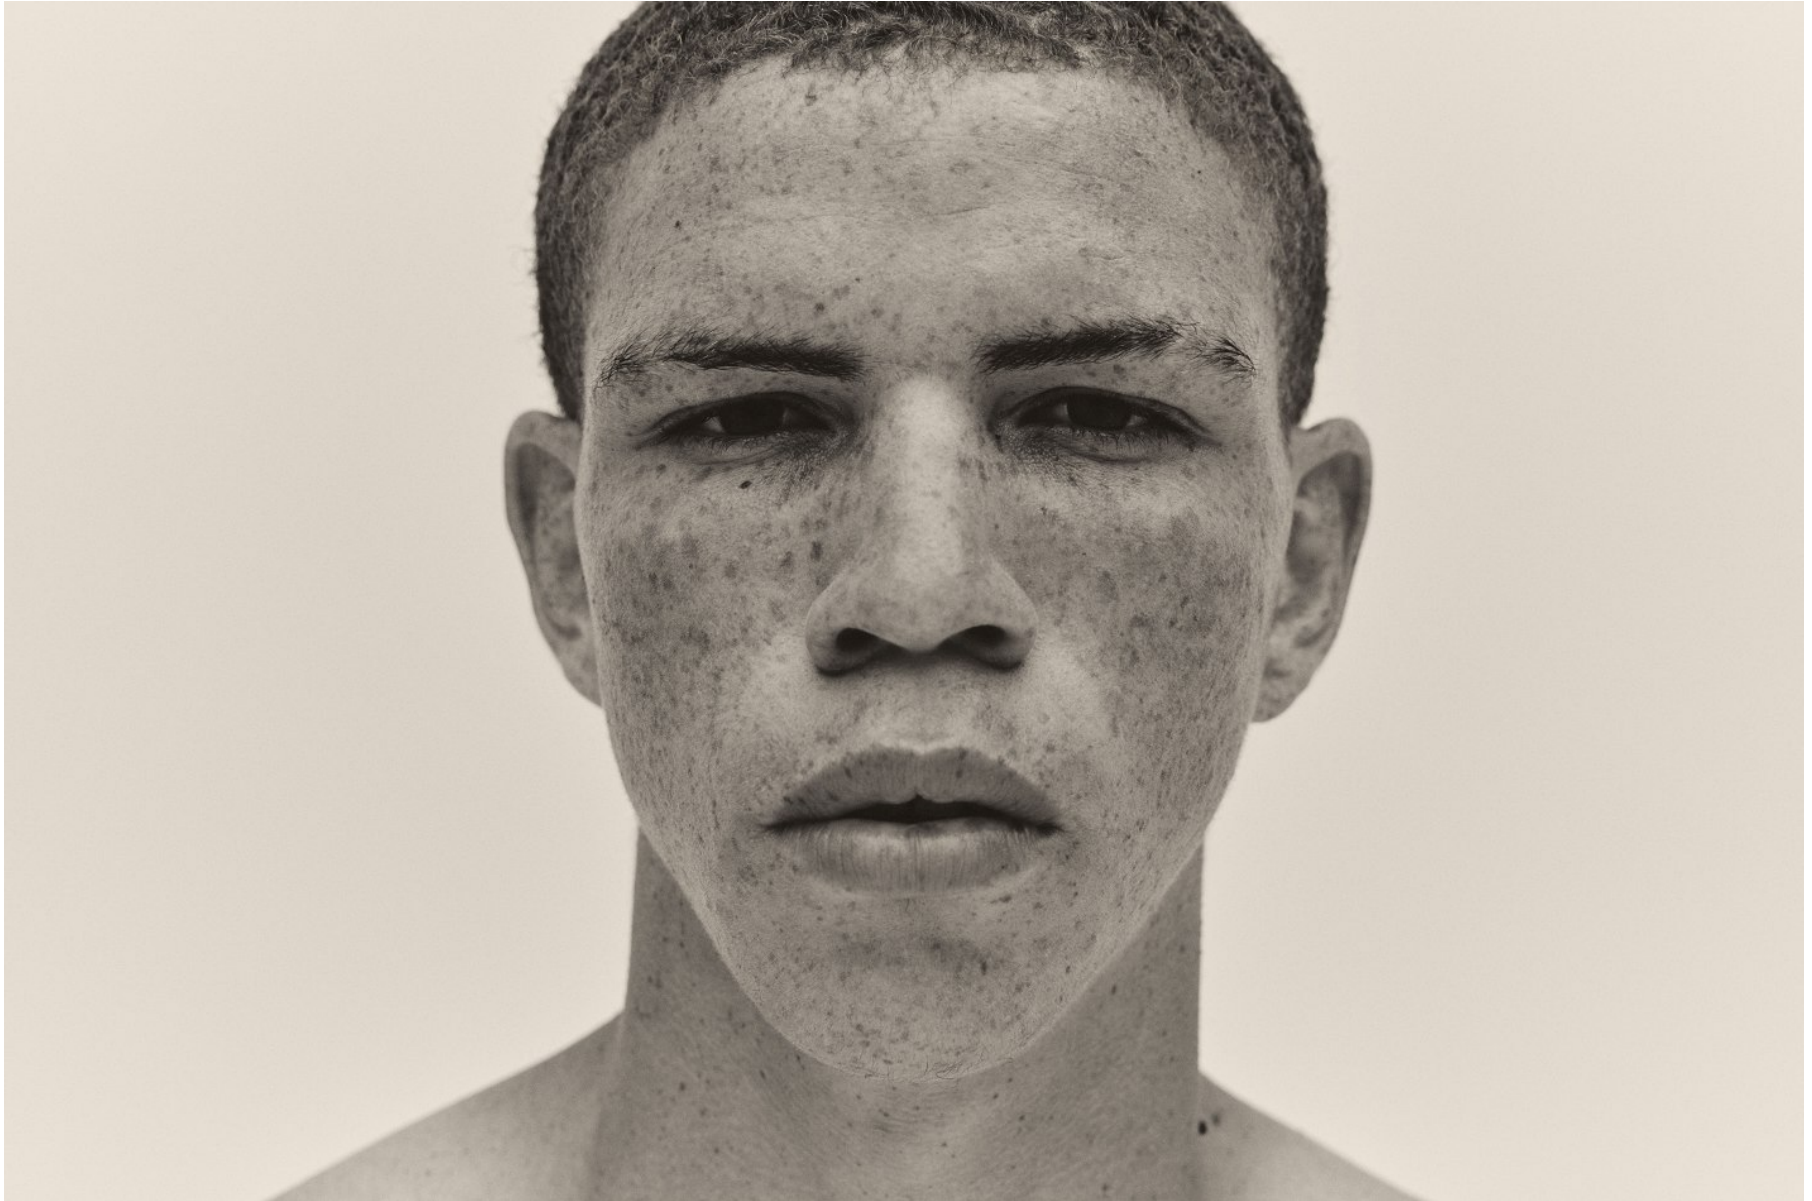

RUWAAN SAMPSON

BOSS MODELS

CAPE TOWN

RUWAAN SAMPSON

Height: 186cm Chest: 90cm Waist: 71cm Shoe: 10 UK Hair: Brown Eyes: Brown