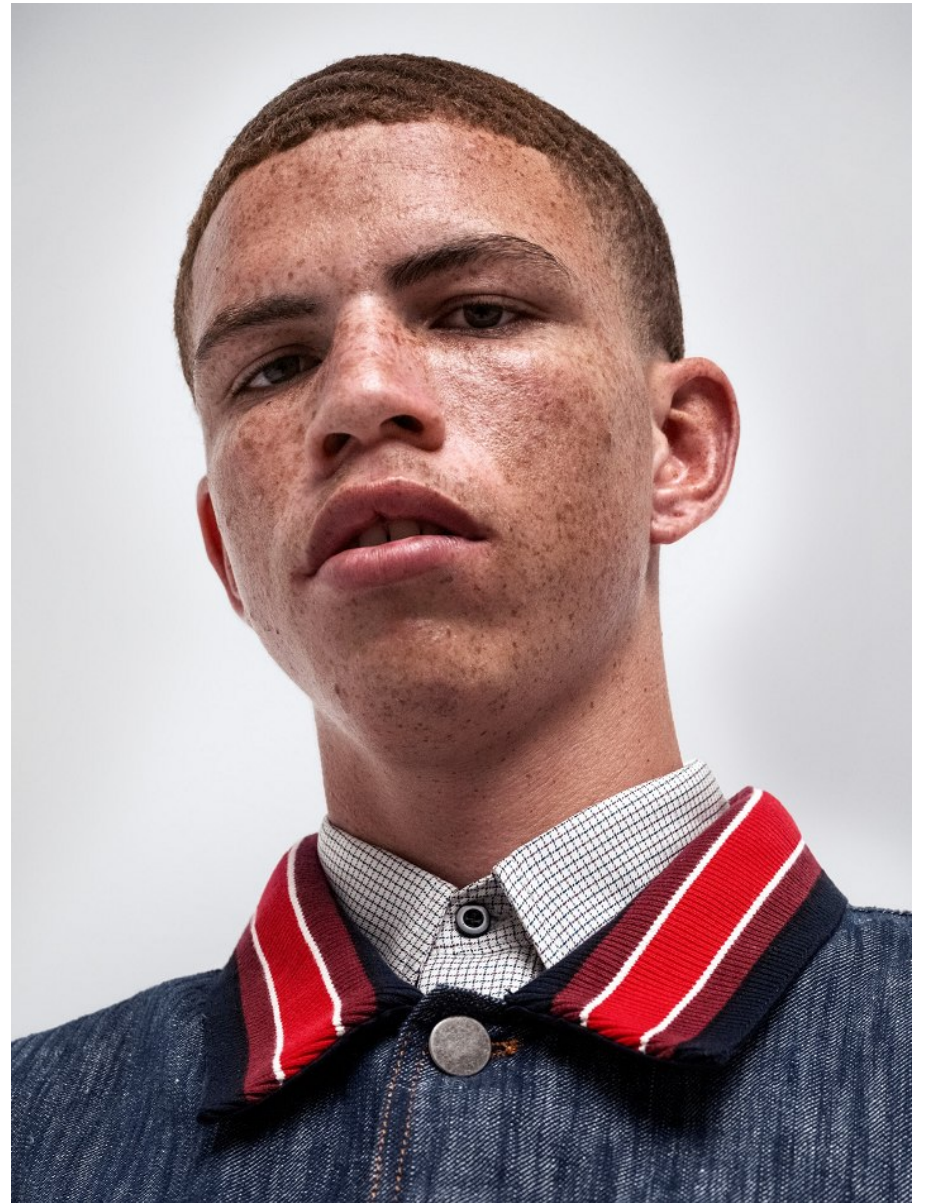

BOSS MODELS

CAPE TOWN

RUWAAN

Height: 185cm Chest: 93cm Waist: 73cm Shoe: 10 UK Hair: Brown Eyes: Brown

BOSS MODELS

CAPE TOWN

RUWAAN

Height: 185cm Chest: 93cm Waist: 73cm Shoe: 10 UK Hair: Brown Eyes: Brown