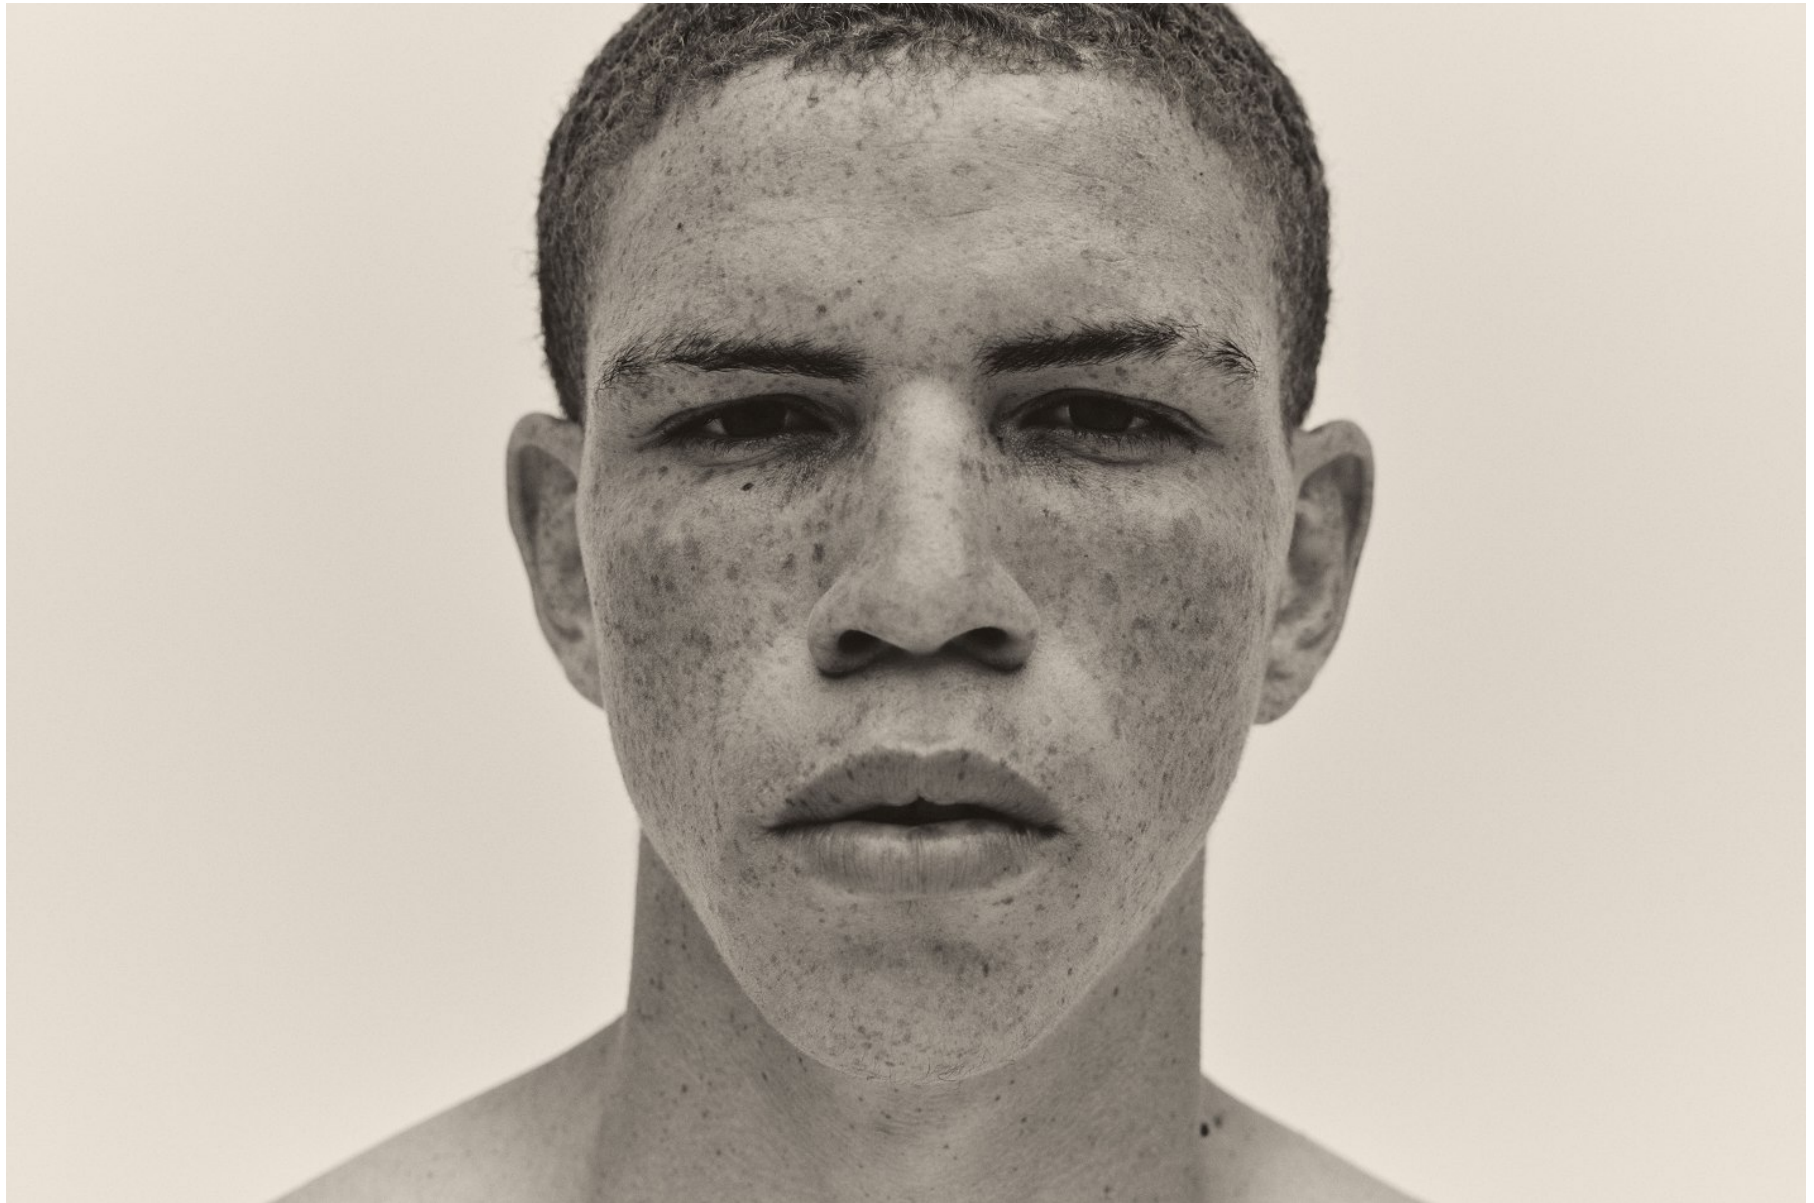

BOSS MODELS

CAPE TOWN

RUWAAN SAMPSON

Height: 186cm Chest: 90cm Waist: 71cm Suit: 36 L Shoe: 10 UK Hair: Brown Eyes: Brown

BOSS MODELS

CAPE TOWN

RUWAAN SAMPSON

Height: 186cm Chest: 90cm Waist: 71cm Suit: 36 L Shoe: 10 UK Hair: Brown Eyes: Brown