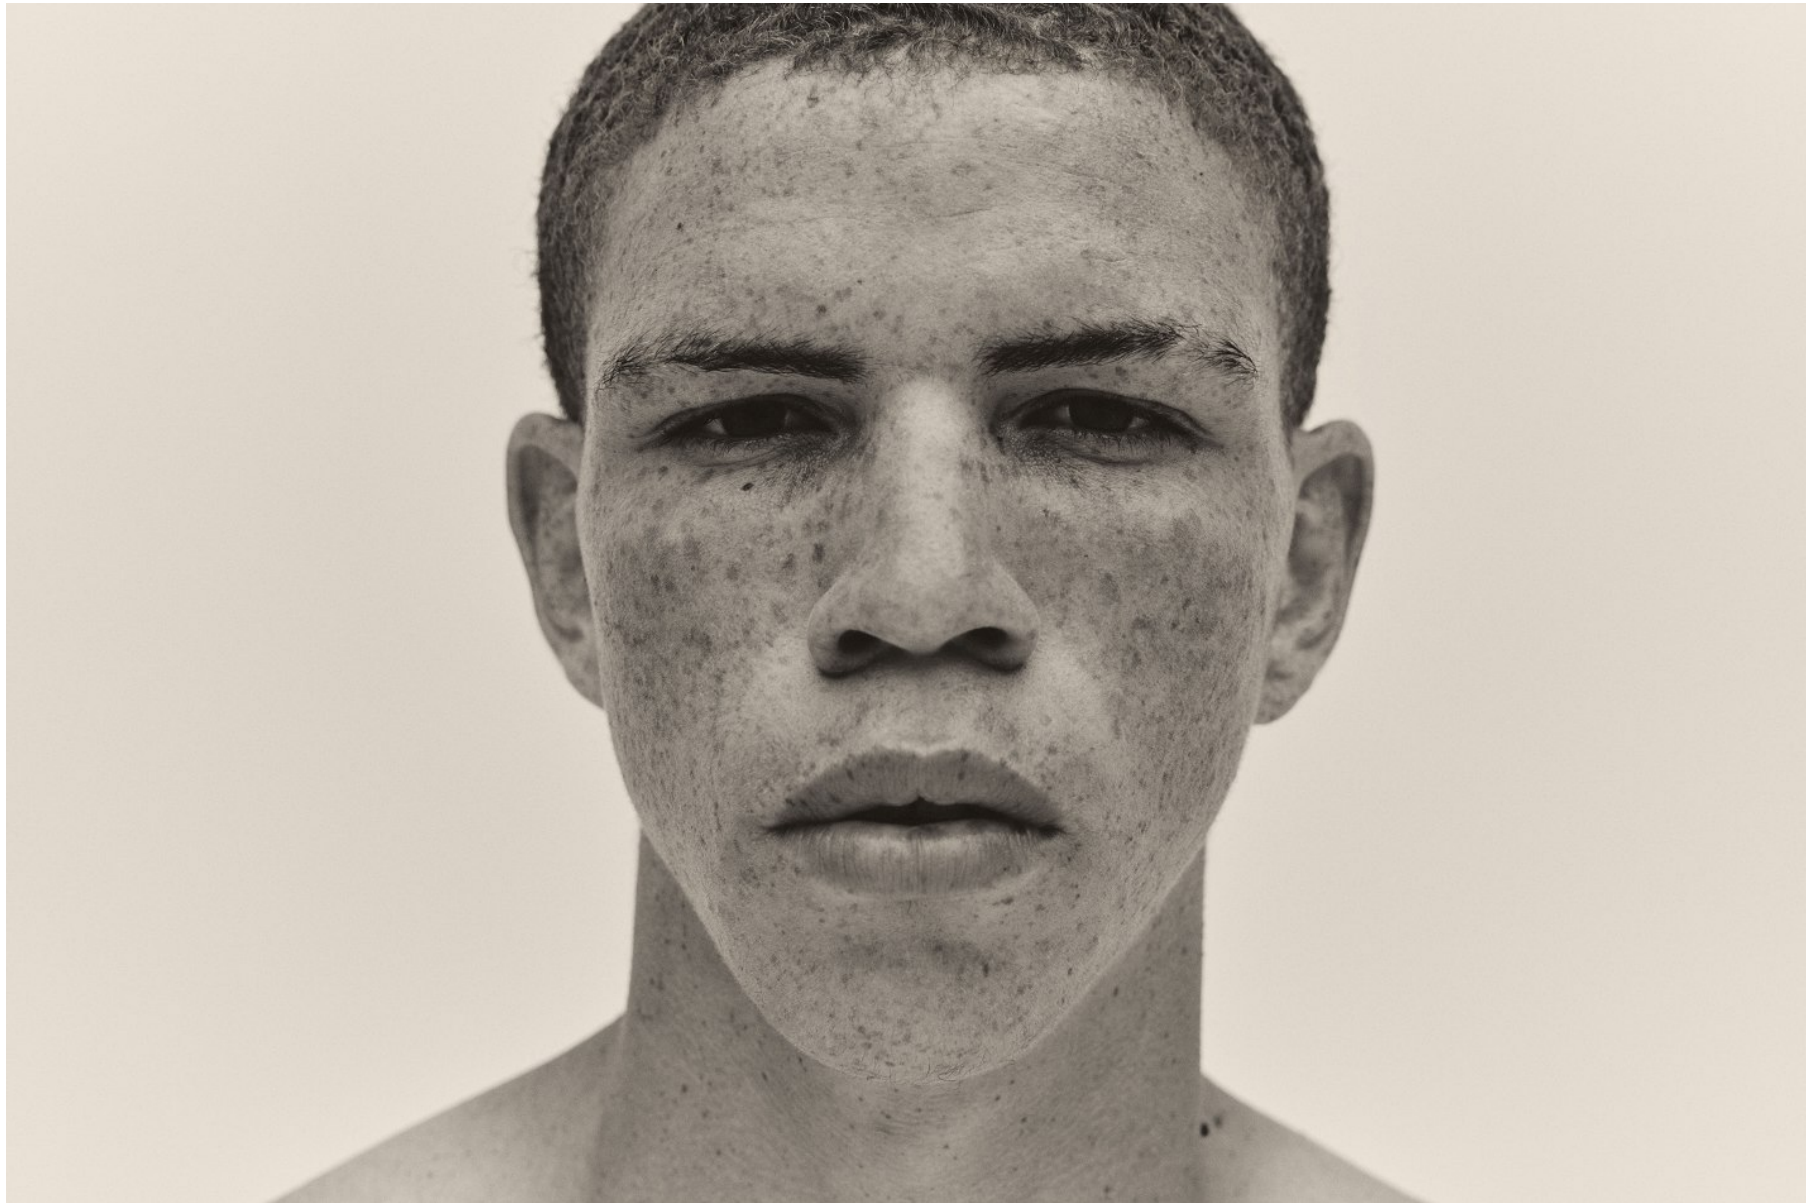

RUWAAN SAMPSON

BOSS MODELS

CAPE TOWN

RUWAAN SAMPSON

Height: 186cm Chest: 90cm Waist: 71cm Shoe: 10 UK Hair: Brown Eyes: Brown