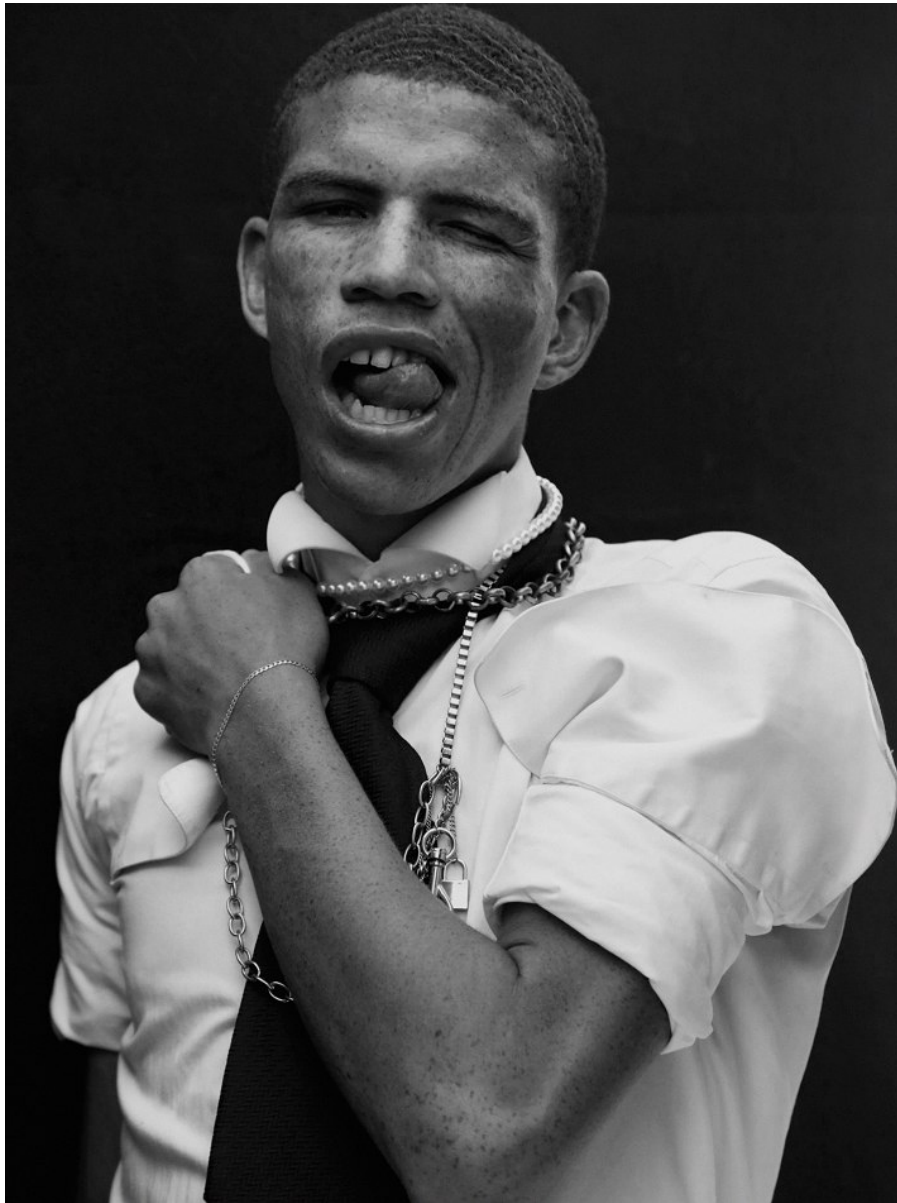

RUWAAN SAMPSON

BOSS MODELS

CAPE TOWN

RUWAAN SAMPSON

Height: 186cm Chest: 90cm Waist: 71cm Shoe: 10 UK Hair: Brown Eyes: Brown