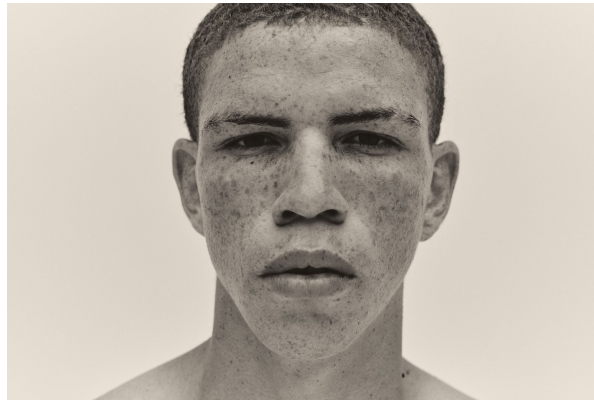

# BOSS MODELS

CAPE TOWN

RUWAAN

Height: 185cm Chest: 93cm Waist: 73cm Shoe: 10 UK Hair: Brown Eyes: Brown

# BOSS MODELS

CAPE TOWN

## RUWAAN

Height: 185cm Chest: 93cm Waist: 73cm Shoe: 10 UK Hair: Brown Eyes: Brown