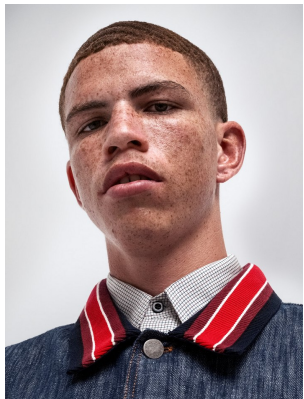

# BOSS MODELS

CAPE TOWN

RUWAAN

Height: 185cm Chest: 93cm Waist: 73cm Shoe: 10 UK Hair: Brown Eyes: Brown

# BOSS MODELS

CAPE TOWN

## RUWAAN

Height: 185cm Chest: 93cm Waist: 73cm Shoe: 10 UK Hair: Brown Eyes: Brown