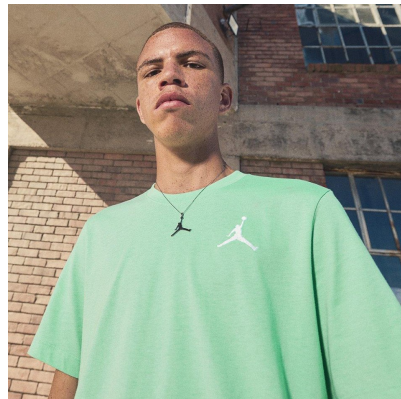

# BOSS MODELS

CAPE TOWN

RUWAAN

Height: 185cm Chest: 93cm Waist: 73cm Shoe: 10 UK Hair: Brown Eyes: Brown

# BOSS MODELS

CAPE TOWN

## RUWAAN

Height: 185cm Chest: 93cm Waist: 73cm Shoe: 10 UK Hair: Brown Eyes: Brown