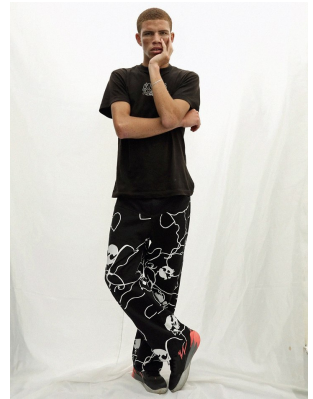

# BOSS MODELS

CAPE TOWN

## RUWAAN SAMPSON

Height: 186cm Chest: 90cm Waist: 71cm Shoe: 10 UK Hair: Brown Eyes: Brown