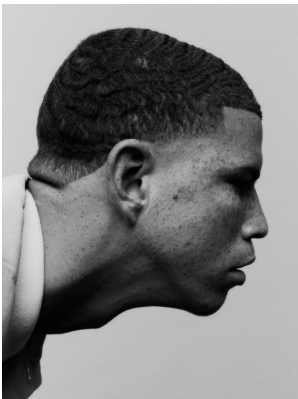

# BOSS MODELS

CAPE TOWN

## RUWAAN SAMPSON

Height: 186cm Chest: 90cm Waist: 71cm Shoe: 10 UK Hair: Brown Eyes: Brown