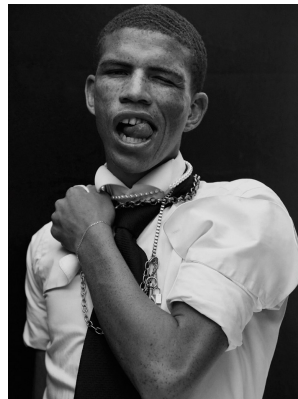

# BOSS MODELS

CAPE TOWN

## RUWAAN SAMPSON

Height: 186cm Chest: 90cm Waist: 71cm Shoe: 10 UK Hair: Brown Eyes: Brown

# BOSS MODELS

CAPE TOWN

RUWAAN SAMPSON

Height: 186cm Chest: 90cm Waist: 71cm Shoe: 10 UK Hair: Brown Eyes: Brown