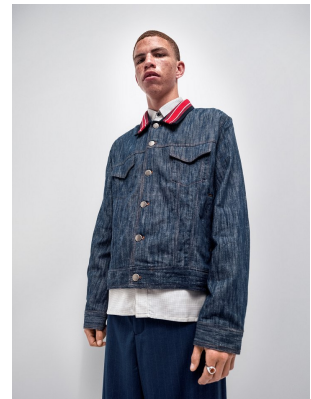

# BOSS MODELS

CAPE TOWN

## RUWAAN SAMPSON

Height: 186cm Chest: 90cm Waist: 71cm Shoe: 10 UK Hair: Brown Eyes: Brown