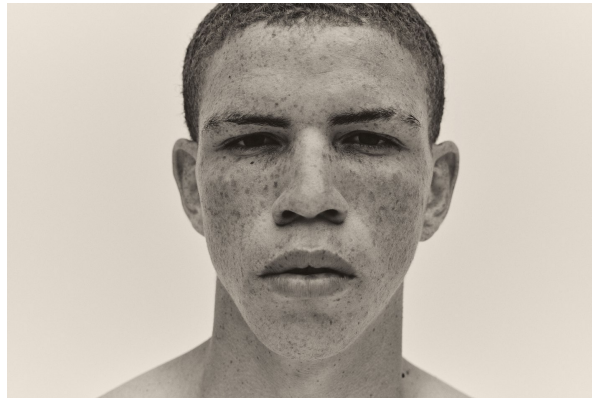

# BOSS MODELS

CAPE TOWN

## RUWAAN SAMPSON

Height: 186cm Chest: 90cm Waist: 71cm Shoe: 10 UK Hair: Brown Eyes: Brown