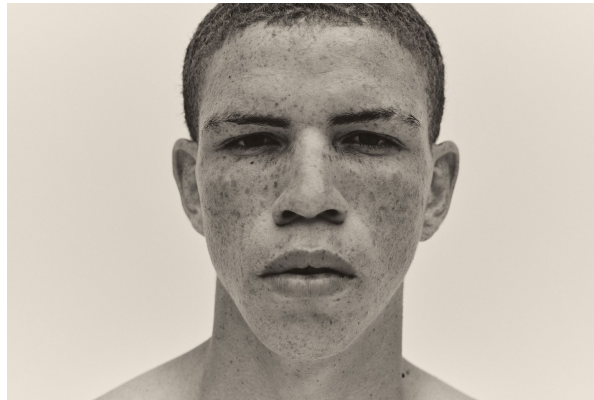

# BOSS MODELS

CAPE TOWN

## RUWAAN SAMPSON

Height: 186cm Chest: 90cm Waist: 71cm Shoe: 10 UK Hair: Brown Eyes: Brown