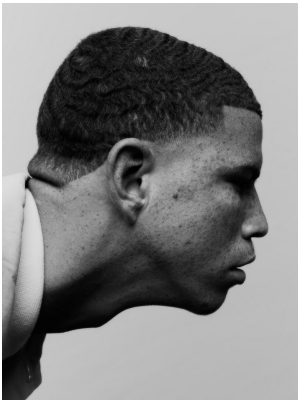

# BOSS MODELS

CAPE TOWN

RUWAAN

Height: 185cm Chest: 93cm Waist: 73cm Shoe: 10 UK Hair: Brown Eyes: Brown

# BOSS MODELS

CAPE TOWN

## RUWAAN

Height: 185cm Chest: 93cm Waist: 73cm Shoe: 10 UK Hair: Brown Eyes: Brown