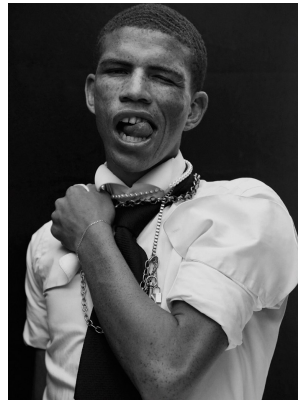

# BOSS MODELS

CAPE TOWN

RUWAAN

Height: 185cm Chest: 93cm Waist: 73cm Shoe: 10 UK Hair: Brown Eyes: Brown

# BOSS MODELS

CAPE TOWN

## RUWAAN

Height: 185cm Chest: 93cm Waist: 73cm Shoe: 10 UK Hair: Brown Eyes: Brown