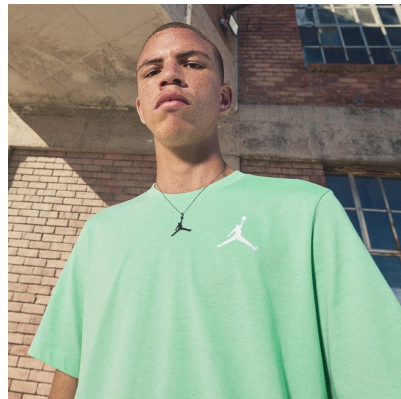

# BOSS MODELS

CAPE TOWN

## RUWAAN SAMPSON

Height: 186cm Chest: 90cm Waist: 71cm Shoe: 10 UK Hair: Brown Eyes: Brown