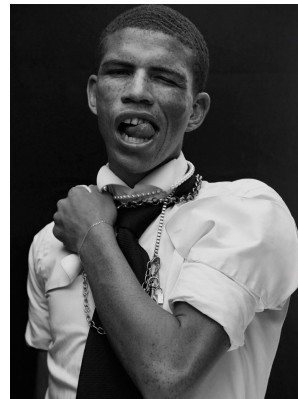

# BOSS MODELS

CAPE TOWN

## RUWAAN SAMPSON

Height: 186cm Chest: 90cm Waist: 71cm Shoe: 10 UK Hair: Brown Eyes: Brown

# BOSS MODELS

CAPE TOWN

RUWAAN SAMPSON

Height: 186cm Chest: 90cm Waist: 71cm Shoe: 10 UK Hair: Brown Eyes: Brown