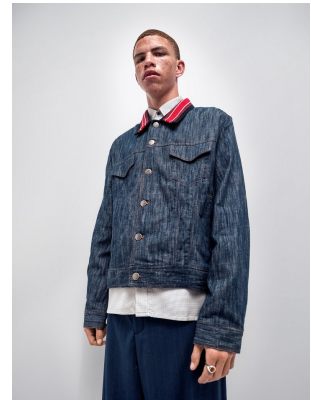

# BOSS MODELS

CAPE TOWN

RUWAAN

Height: 185cm Chest: 93cm Waist: 73cm Shoe: 10 UK Hair: Brown Eyes: Brown

# BOSS MODELS

CAPE TOWN

## RUWAAN

Height: 185cm Chest: 93cm Waist: 73cm Shoe: 10 UK Hair: Brown Eyes: Brown