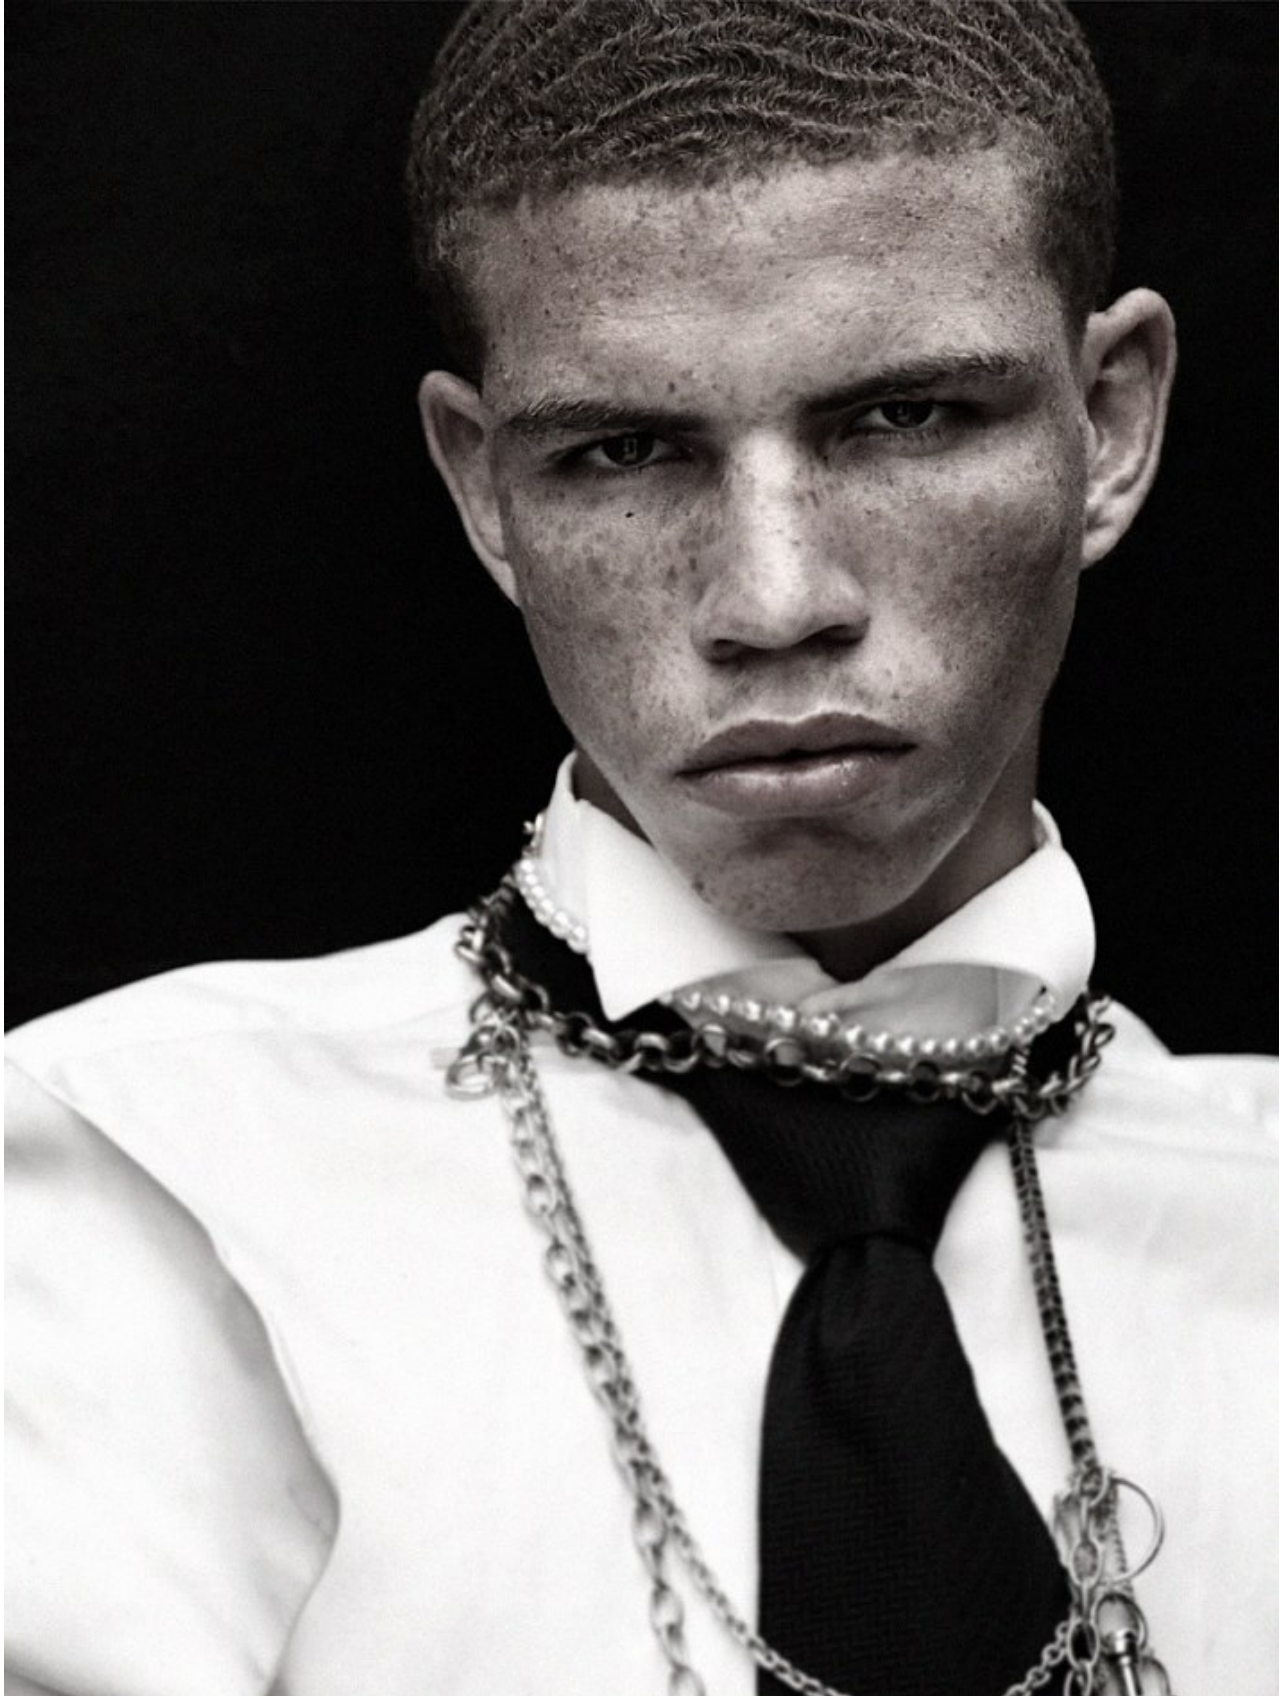

BOSS MODELS

CAPE TOWN

RUWAAN

Height: 185cm Chest: 93cm Waist: 73cm Shoe: 10 UK Hair: Brown Eyes: Brown