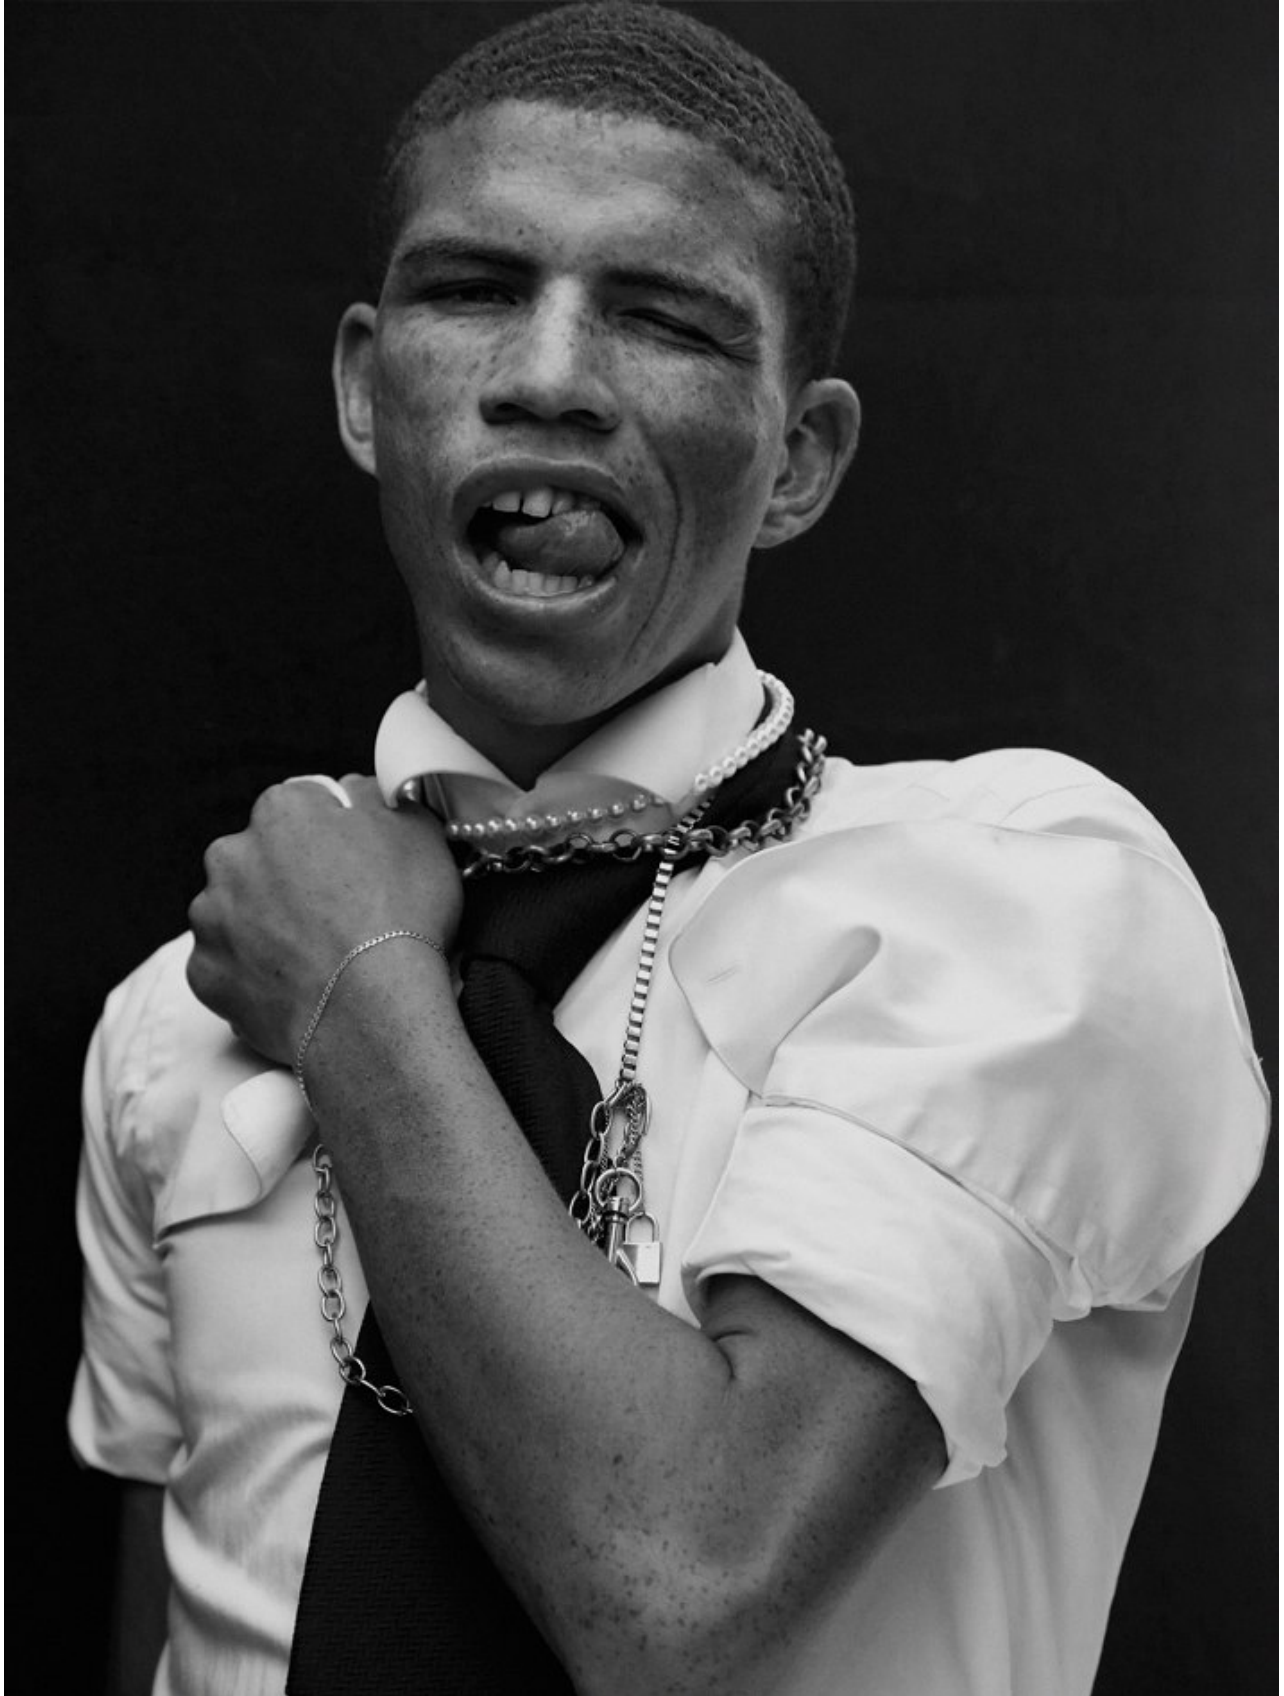

BOSS MODELS

CAPE TOWN

RUWAAN SAMPSON

Height: 186cm Chest: 90cm Waist: 71cm Shoe: 10 UK Hair: Brown Eyes: Brown

BOSS MODELS

CAPE TOWN

RUWAAN SAMPSON

Height: 186cm Chest: 90cm Waist: 71cm Shoe: 10 UK Hair: Brown Eyes: Brown