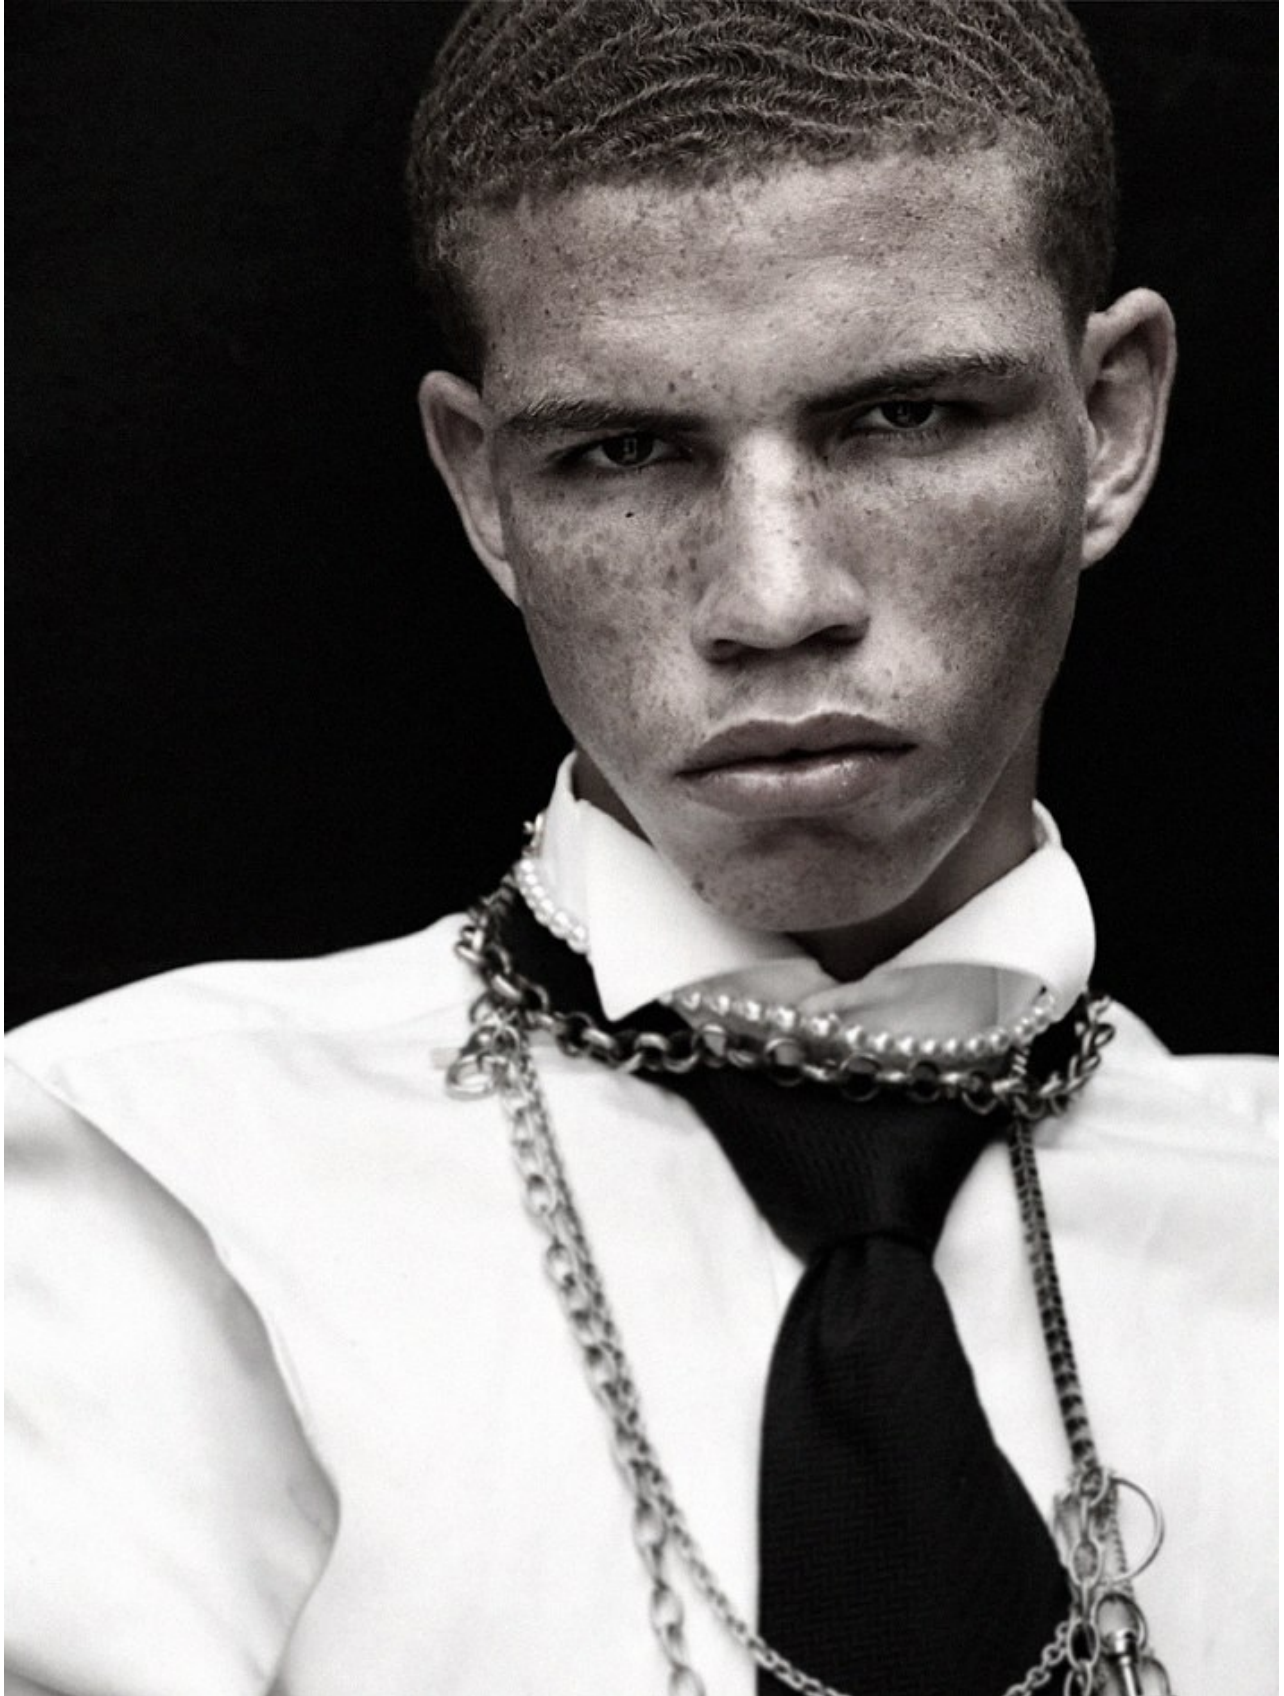

BOSS MODELS

CAPE TOWN

RUWAAN SAMPSON

Height: 186cm Chest: 90cm Waist: 71cm Shoe: 10 UK Hair: Brown Eyes: Brown

BOSS MODELS

CAPE TOWN

RUWAAN SAMPSON

Height: 186cm Chest: 90cm Waist: 71cm Shoe: 10 UK Hair: Brown Eyes: Brown