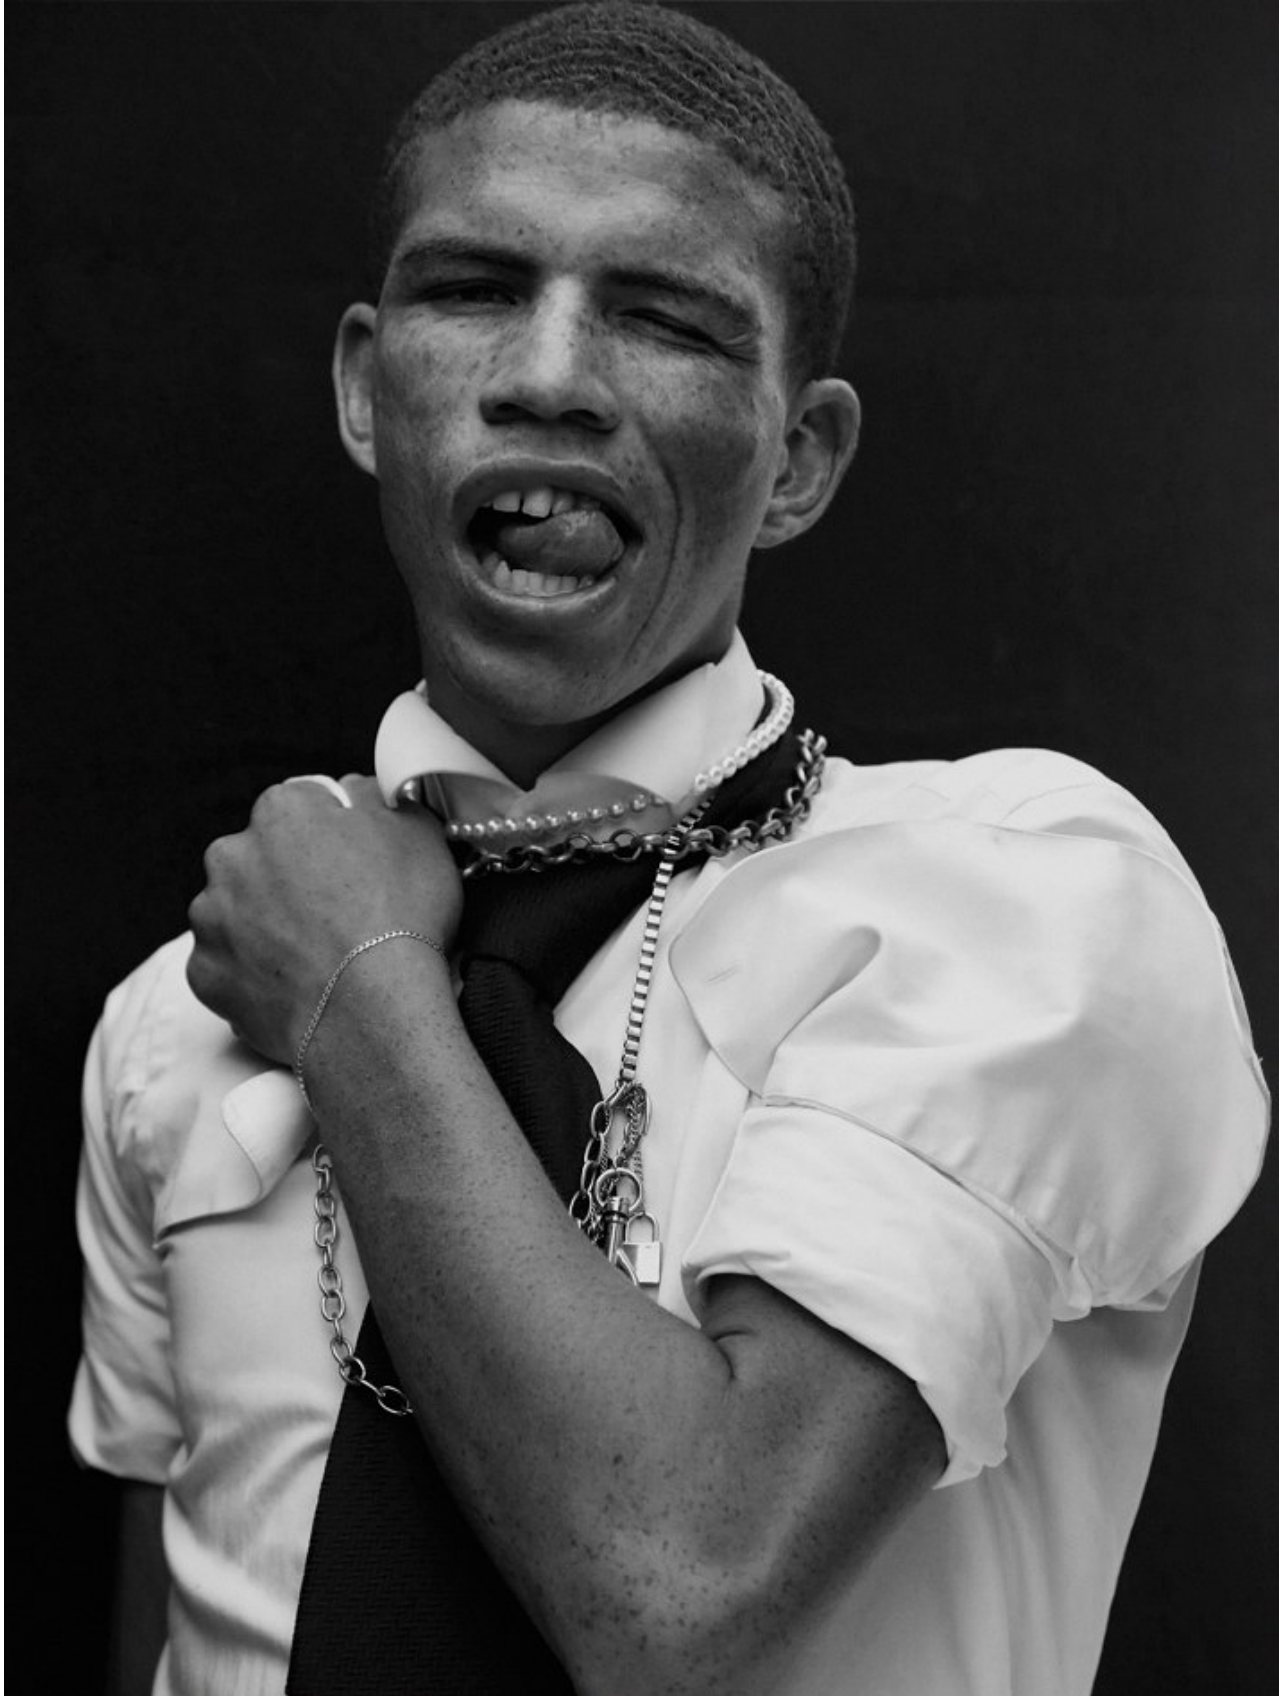

BOSS MODELS

CAPE TOWN

RUWAAN

Height: 185cm Chest: 93cm Waist: 73cm Shoe: 10 UK Hair: Brown Eyes: Brown