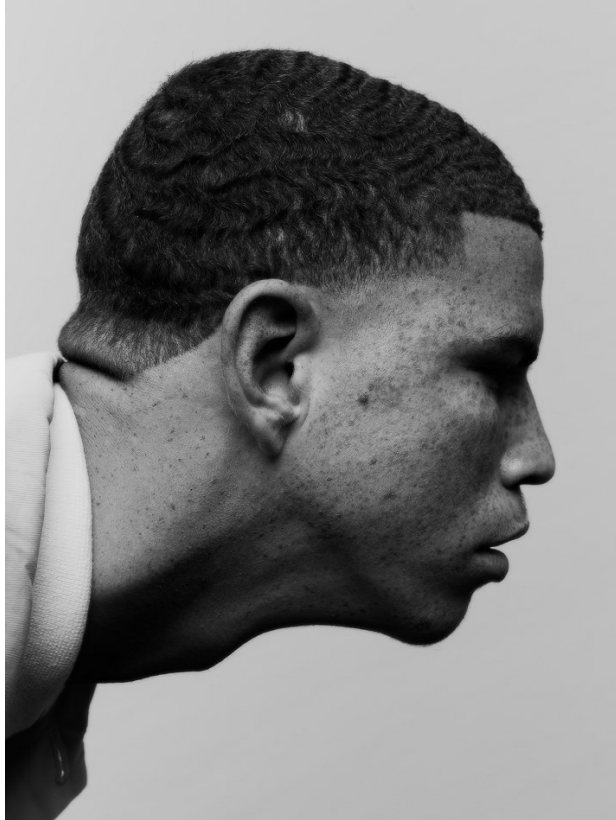

BOSS MODELS

CAPE TOWN

RUWAAN SAMPSON

Height: 186cm Chest: 90cm Waist: 71cm Shoe: 10 UK Hair: Brown Eyes: Brown

BOSS MODELS

CAPE TOWN

RUWAAN SAMPSON

Height: 186cm Chest: 90cm Waist: 71cm Shoe: 10 UK Hair: Brown Eyes: Brown