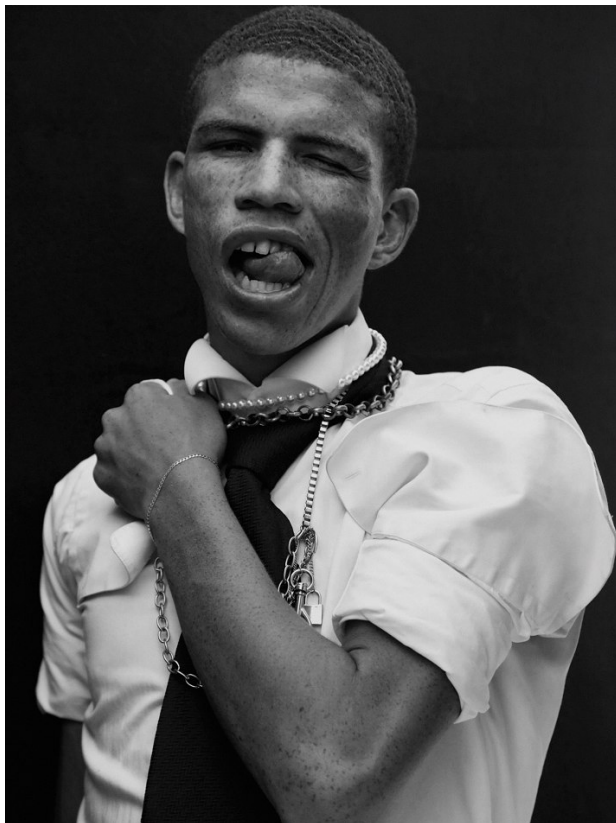

BOSS MODELS

CAPE TOWN

RUWAAN SAMPSON

Height: 186cm Chest: 90cm Waist: 71cm Shoe: 10 UK Hair: Brown Eyes: Brown

BOSS MODELS

CAPE TOWN

RUWAAN SAMPSON

Height: 186cm Chest: 90cm Waist: 71cm Shoe: 10 UK Hair: Brown Eyes: Brown