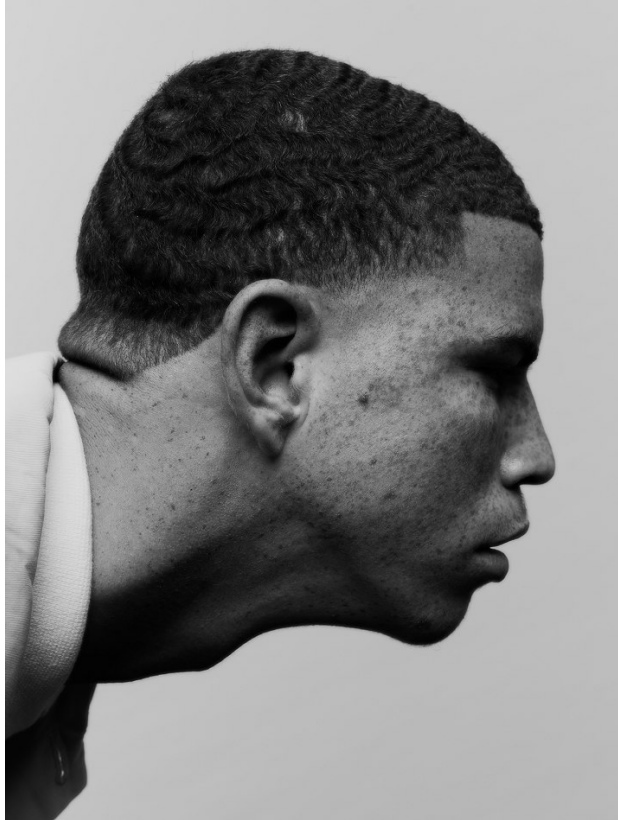

# BOSS MODELS

CAPE TOWN

**RUWAAN SAMPSON**

Height: 186cm Chest: 90cm Waist: 71cm Shoe: 10 UK Hair: Brown Eyes: Brown

# BOSS MODELS

CAPE TOWN

RUWAAN SAMPSON

Height: 186cm Chest: 90cm Waist: 71cm Shoe: 10 UK Hair: Brown Eyes: Brown