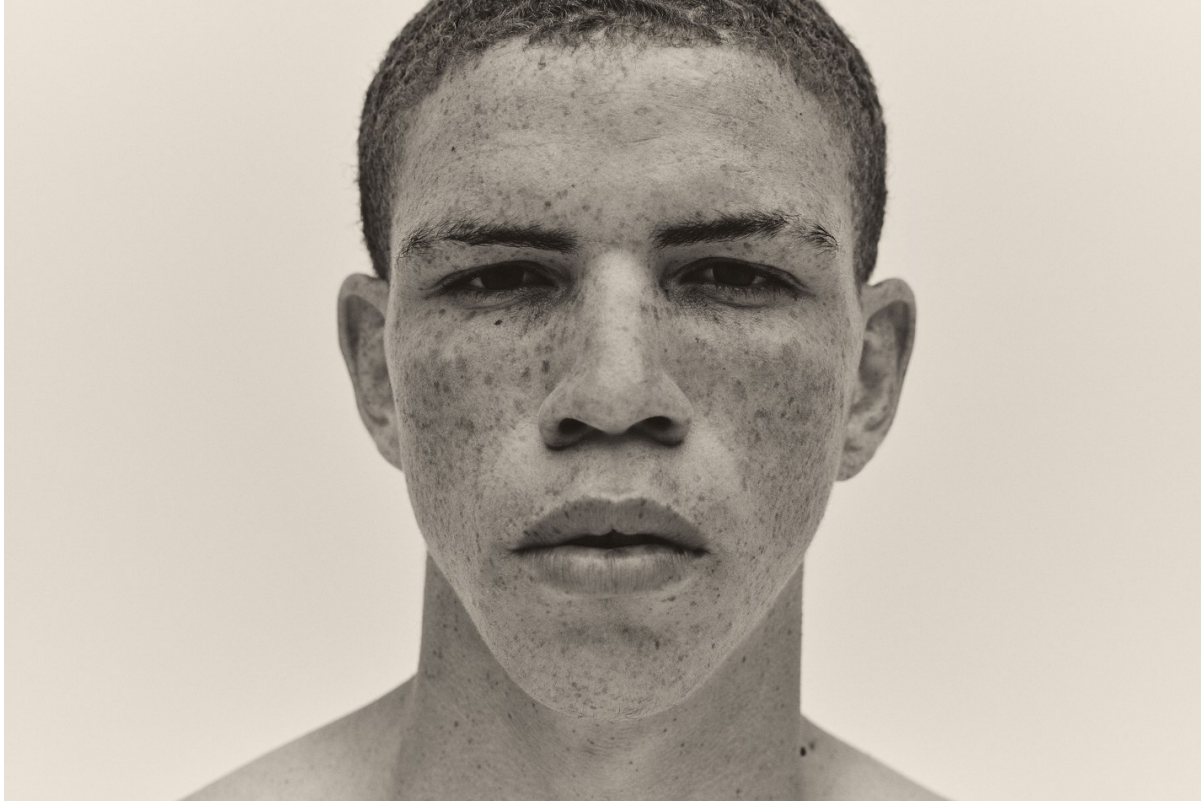

RUWAAN SAMPSON

BOSS MODELS

CAPE TOWN

Height: 186cm Chest: 90cm Waist: 71cm Shoe: 10 UK Hair: Brown Eyes: Brown