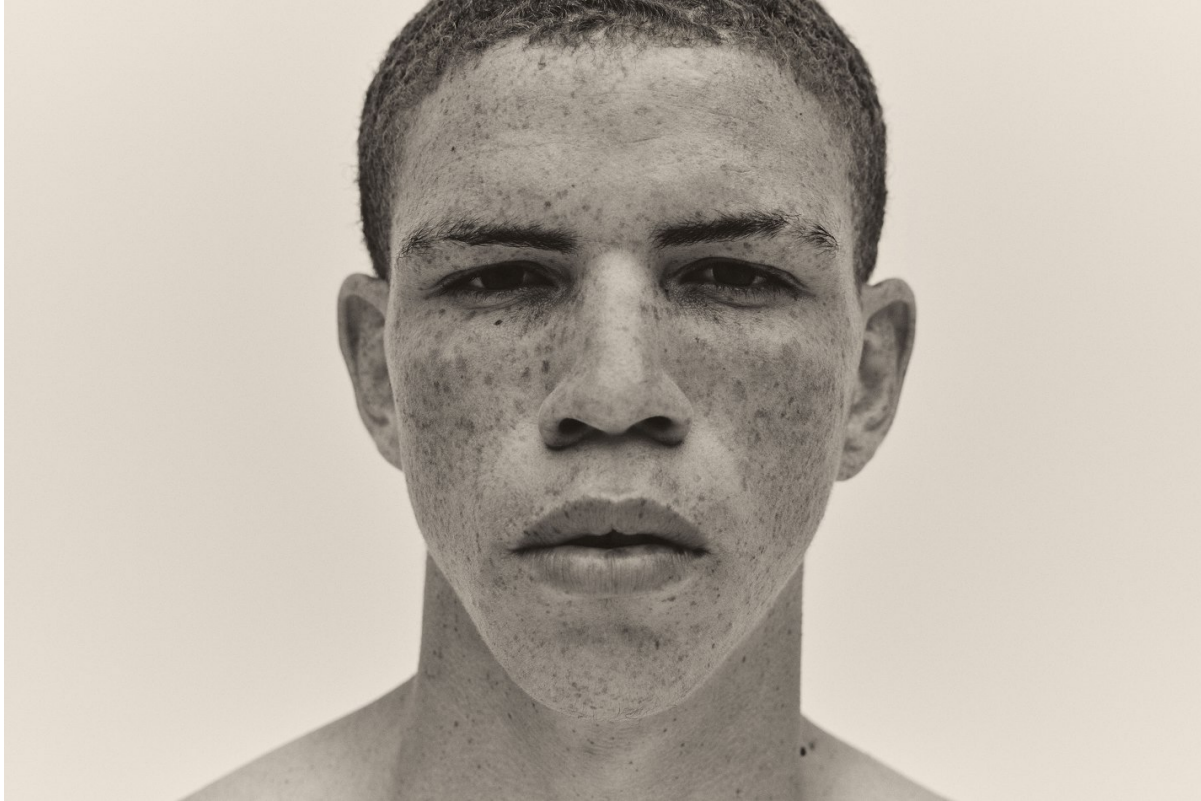

BOSS MODELS

CAPE TOWN

RUWAAN SAMPSON

Height: 186cm Chest: 90cm Waist: 71cm Shoe: 10 UK Hair: Brown Eyes: Brown

BOSS MODELS

CAPE TOWN

RUWAAN SAMPSON

Height: 186cm Chest: 90cm Waist: 71cm Shoe: 10 UK Hair: Brown Eyes: Brown