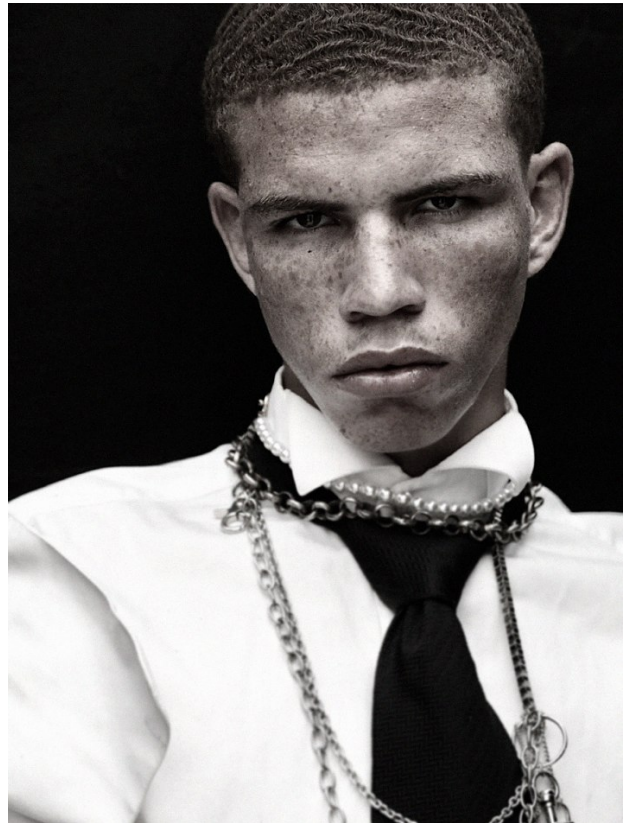

BOSS MODELS

CAPE TOWN

RUWAAN SAMPSON

Height: 186cm Chest: 90cm Waist: 71cm Shoe: 10 UK Hair: Brown Eyes: Brown