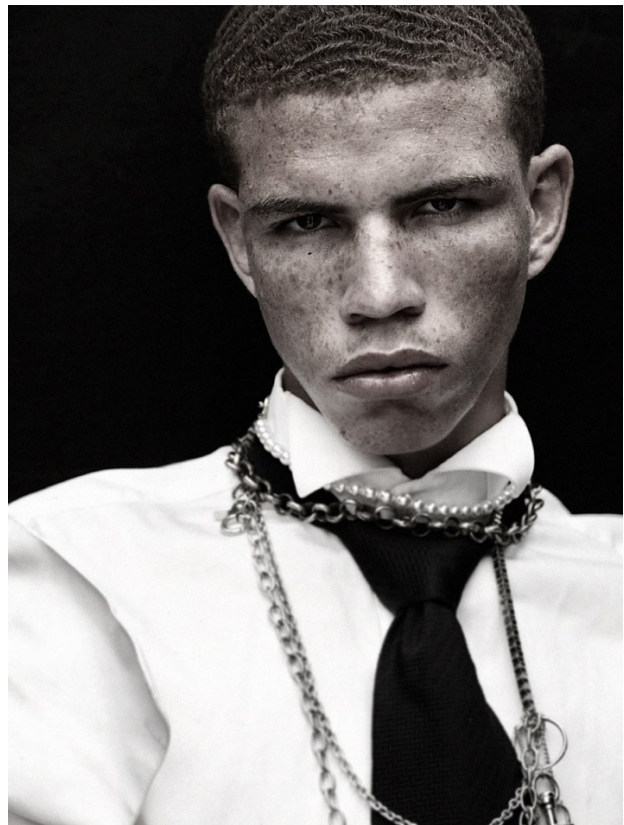

BOSS MODELS

CAPE TOWN

RUWAAN SAMPSON

Height: 186cm Chest: 90cm Waist: 71cm Shoe: 10 UK Hair: Brown Eyes: Brown

BOSS MODELS

CAPE TOWN

RUWAAN SAMPSON

Height: 186cm Chest: 90cm Waist: 71cm Shoe: 10 UK Hair: Brown Eyes: Brown