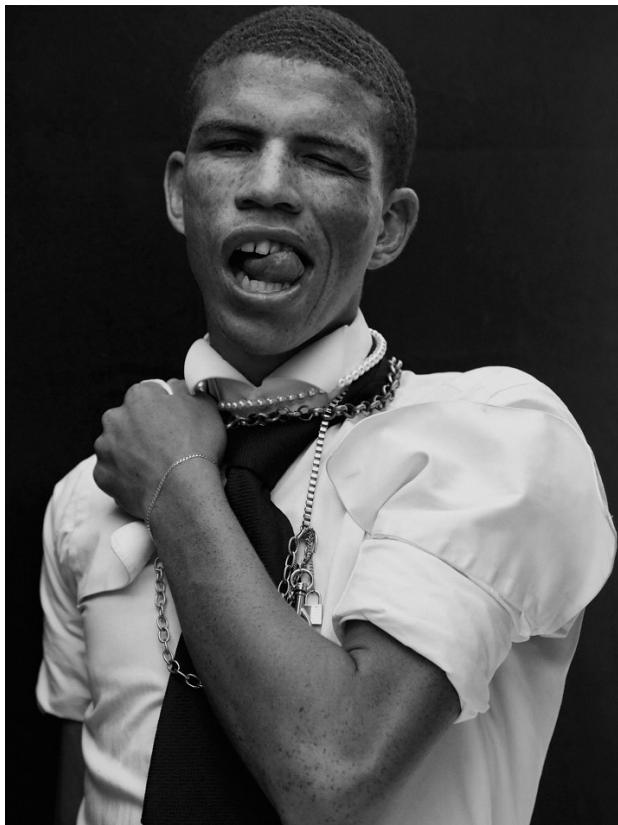

# BOSS MODELS

CAPE TOWN

**RUWAAN SAMPSON**

Height: 186cm Chest: 90cm Waist: 71cm Shoe: 10 UK Hair: Brown Eyes: Brown

# BOSS MODELS

CAPE TOWN

RUWAAN SAMPSON

Height: 186cm Chest: 90cm Waist: 71cm Shoe: 10 UK Hair: Brown Eyes: Brown