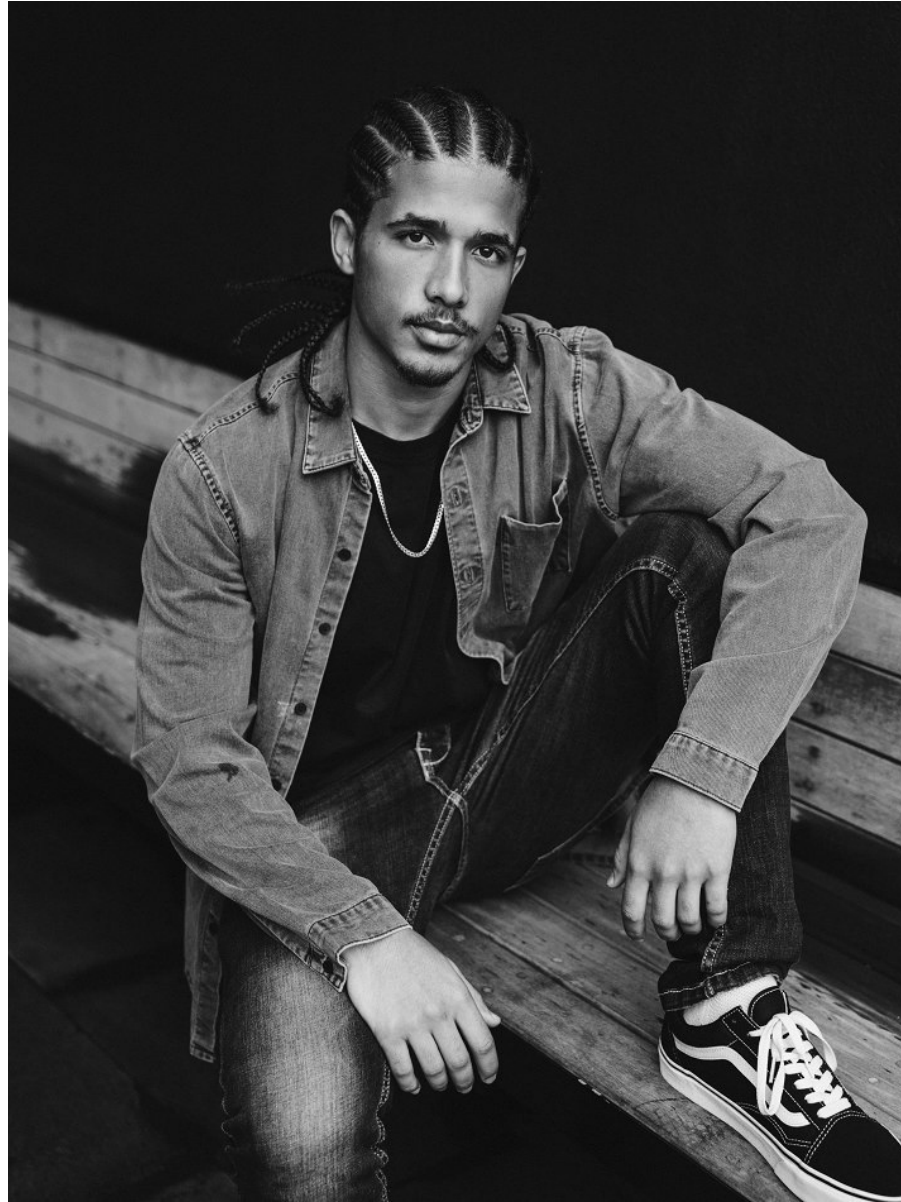

BOSS MODELS

CAPE TOWN

GILLES MUADAVE

Height: 180cm Chest: 97cm Waist: 78cm Suit: 38 R Shoe: 9.5 UK Hair: Black Eyes: Brown

BOSS MODELS

CAPE TOWN

GILLES MUADAVE

Height: 180cm Chest: 97cm Waist: 78cm Suit: 38 R Shoe: 9.5 UK Hair: Black Eyes: Brown