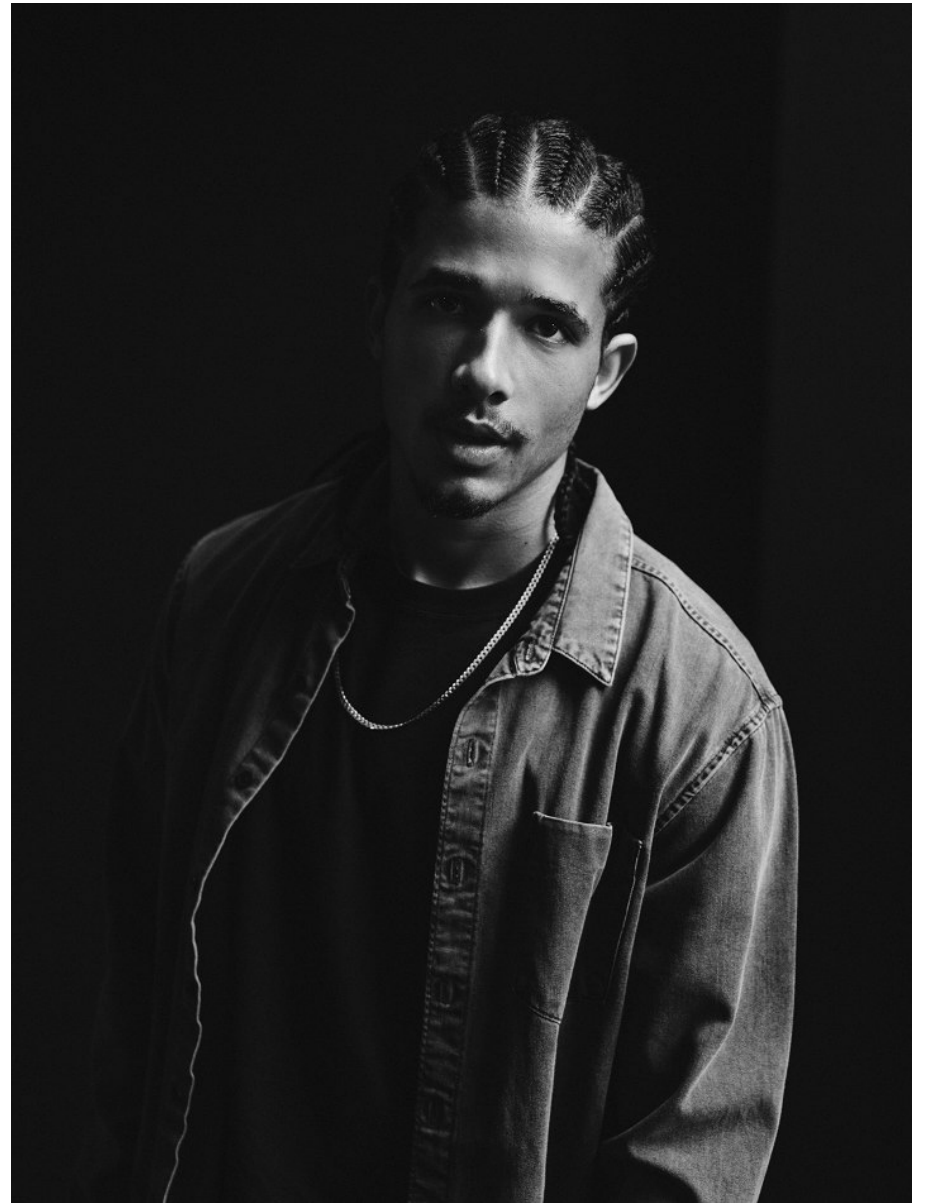

# BOSS MODELS

CAPE TOWN

GILLES MUADAVE

Height: 180cm Chest: 97cm Waist: 78cm Suit: 38 R Shoe: 9.5 UK Hair: Black Eyes: Brown