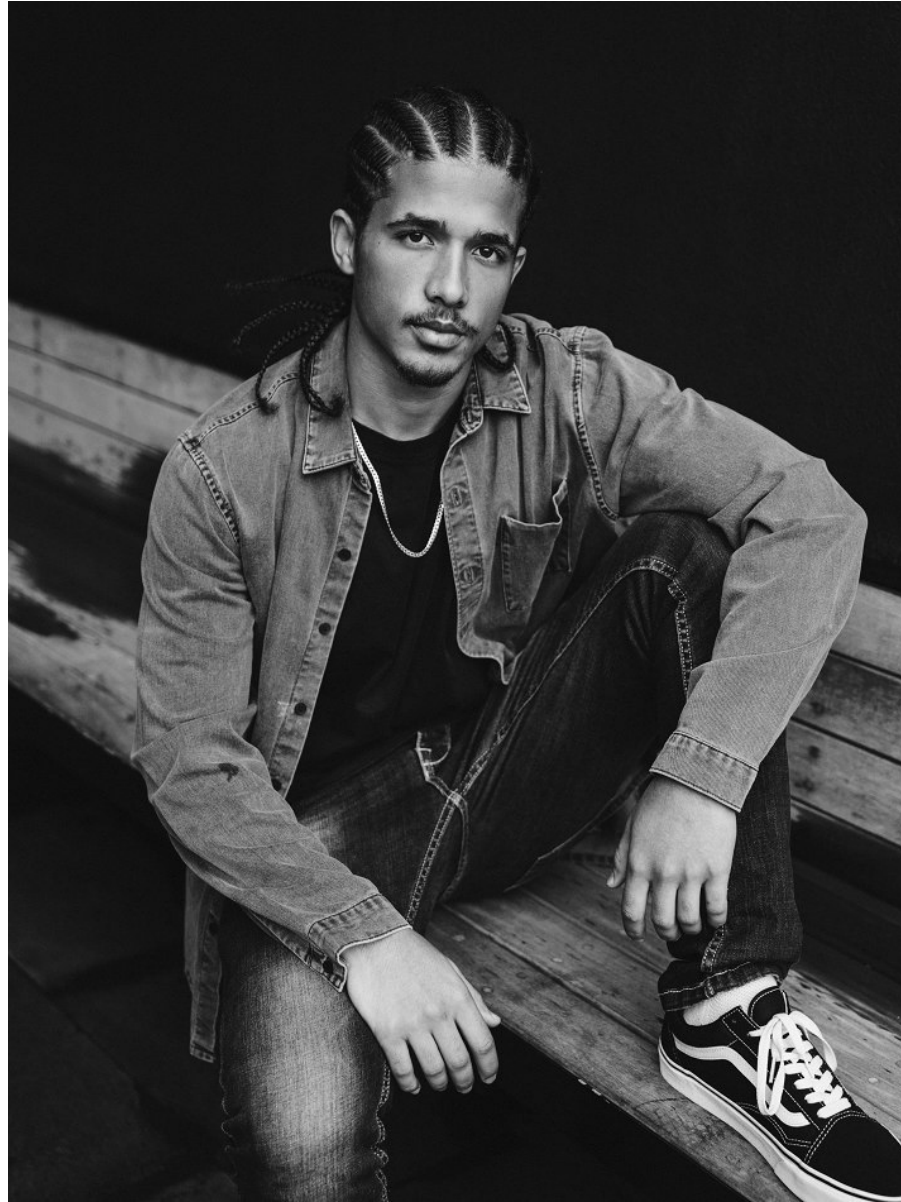

# BOSS MODELS

CAPE TOWN

GILLES MUADAVE

Height: 180cm Chest: 97cm Waist: 78cm Suit: 38 R Shoe: 9.5 UK Hair: Black Eyes: Brown