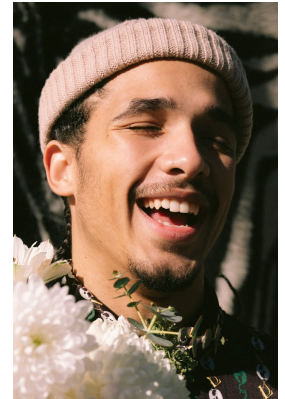

BOSS MODELS

CAPE TOWN

GILLES MUADAVE

Height: 180cm Chest: 97cm Waist: 78cm Shoe: 9.5 UK Hair: Black Eyes: Brown