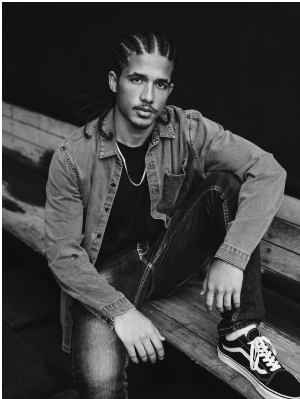

BOSS MODELS

CAPE TOWN

GILLES MUADAVE

Height: 180cm Chest: 97cm Waist: 78cm Shoe: 9.5 UK Hair: Black Eyes: Brown