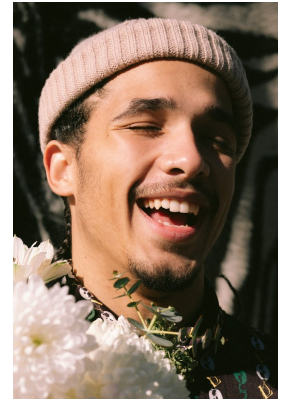

BOSS MODELS

CAPE TOWN

GILLES MUADAVE

Height: 180cm Chest: 97cm Waist: 78cm Suit: 38 R Shoe: 9.5 UK Hair: Black Eyes: Brown