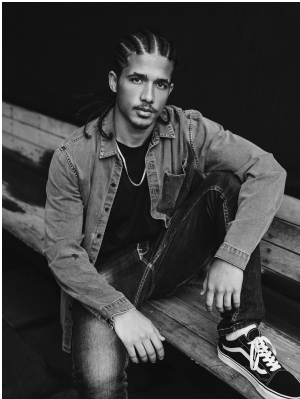

BOSS MODELS

CAPE TOWN

GILLES MUADAVE

Height: 180cm Chest: 97cm Waist: 78cm Suit: 38 R Shoe: 9.5 UK Hair: Black Eyes: Brown