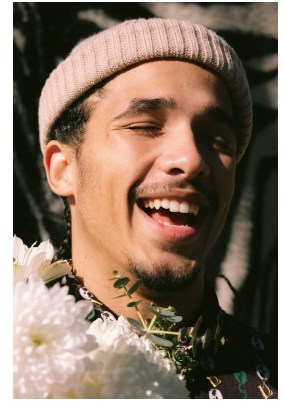

# BOSS MODELS

CAPE TOWN

## GILLES MUADAVE

Height: 180cm Chest: 97cm Waist: 78cm Suit: 38 R Shoe: 9.5 UK Hair: Black Eyes: Brown