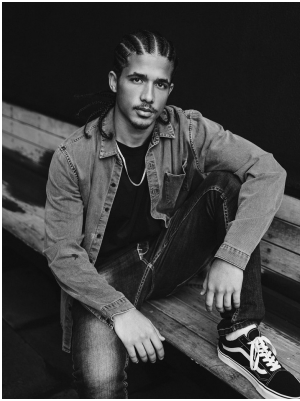

# BOSS MODELS

CAPE TOWN

## GILLES MUADAVE

Height: 180cm Chest: 97cm Waist: 78cm Suit: 38 R Shoe: 9.5 UK Hair: Black Eyes: Brown