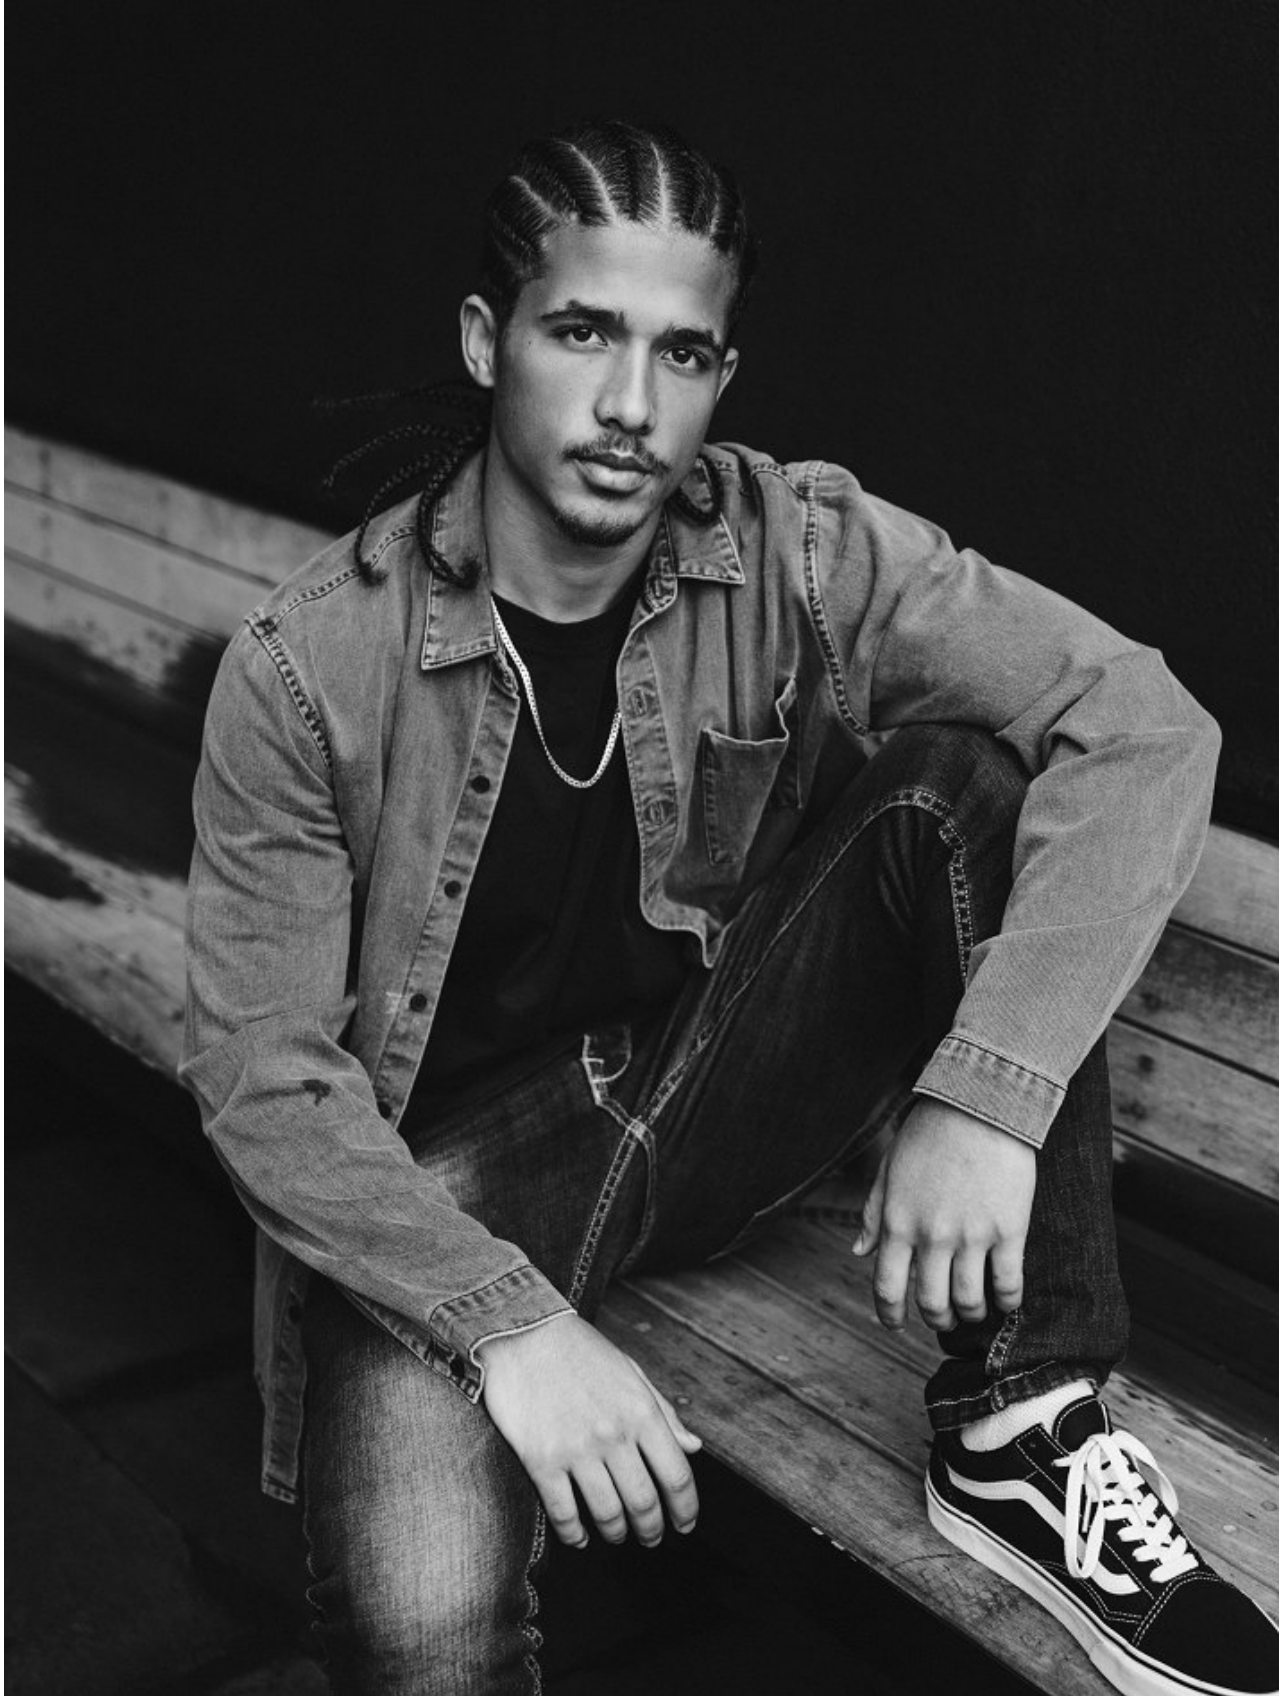

# BOSS MODELS

CAPE TOWN

GILLES MUADAVE

Height: 180cm Chest: 97cm Waist: 78cm Suit: 38 R Shoe: 9.5 UK Hair: Black Eyes: Brown