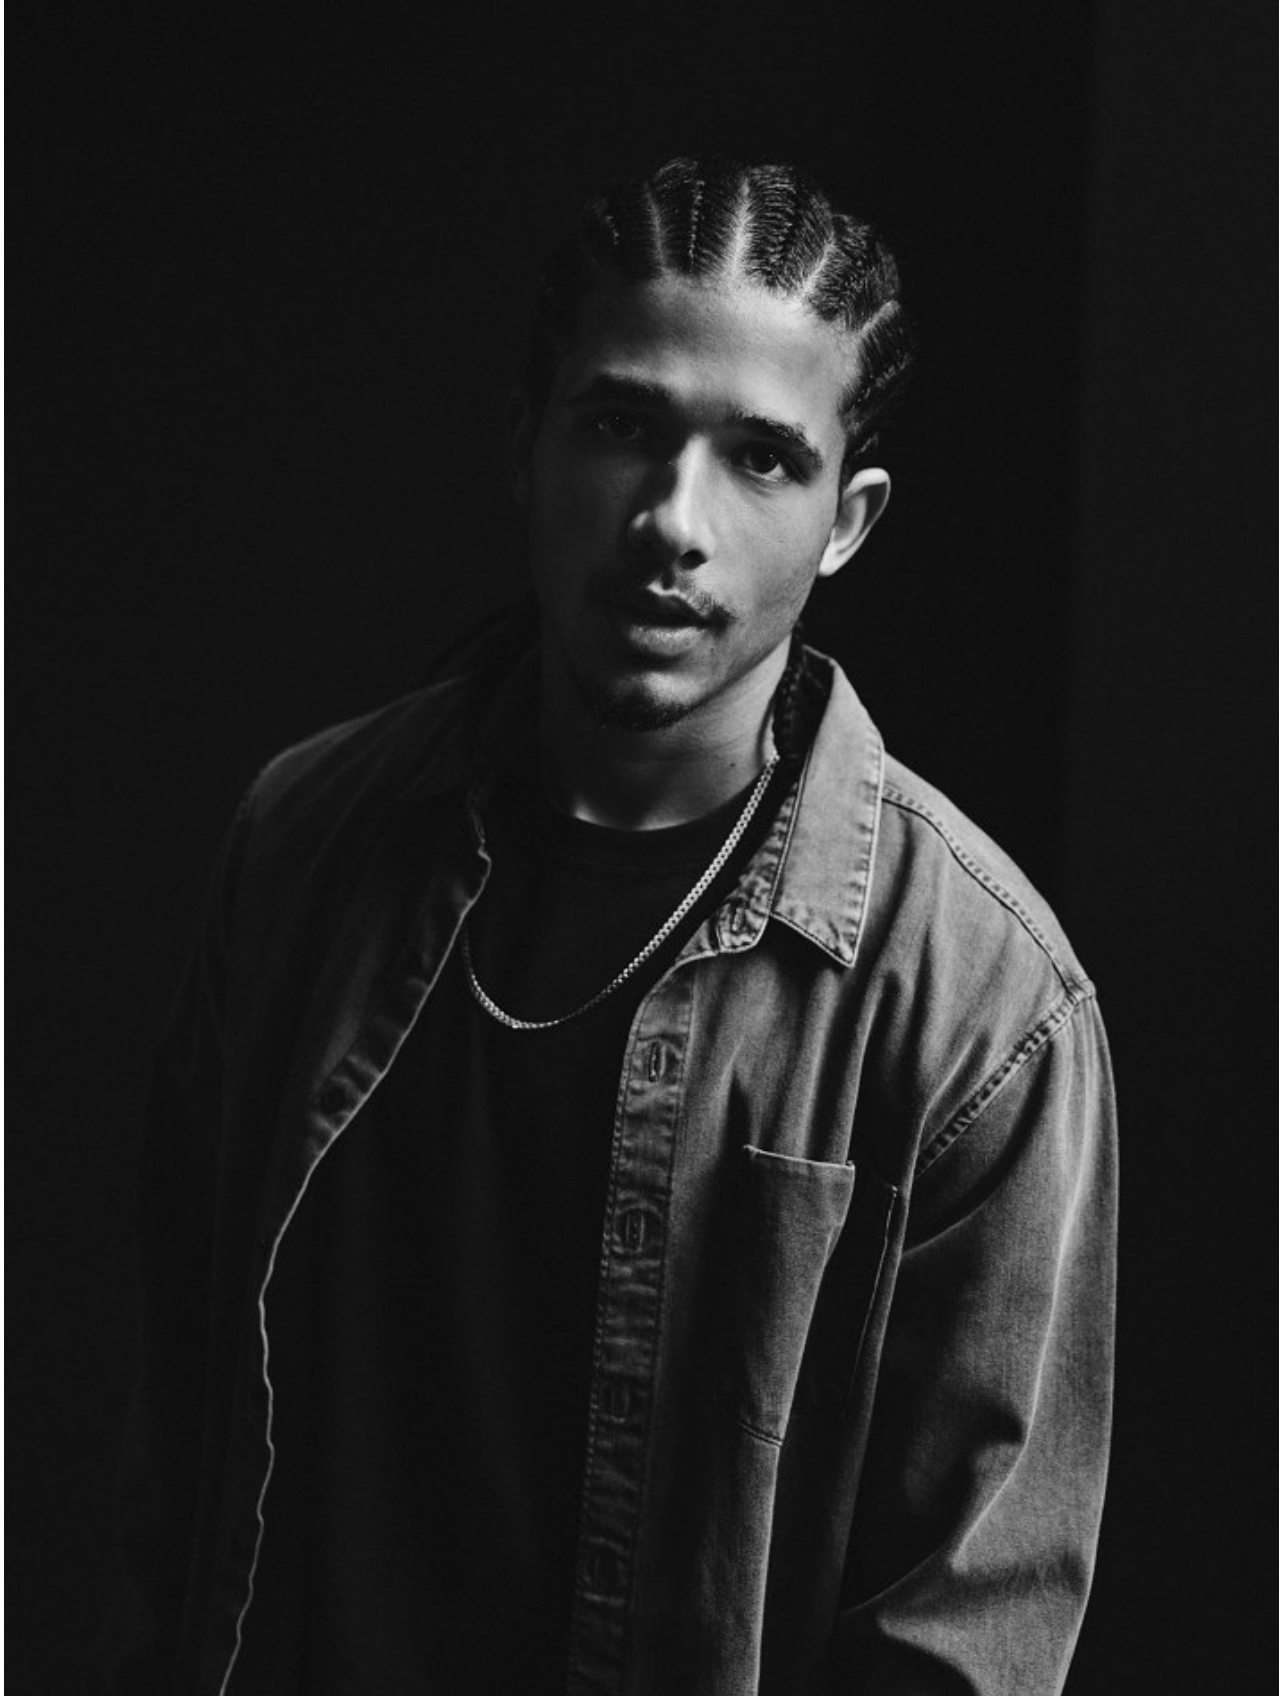

GILLES MUADAVE

BOSS MODELS

CAPE TOWN

GILLES MUADAVE

Height: 180cm Chest: 97cm Waist: 78cm Suit: 38 R Shoe: 9.5 UK Hair: Black Eyes: Brown