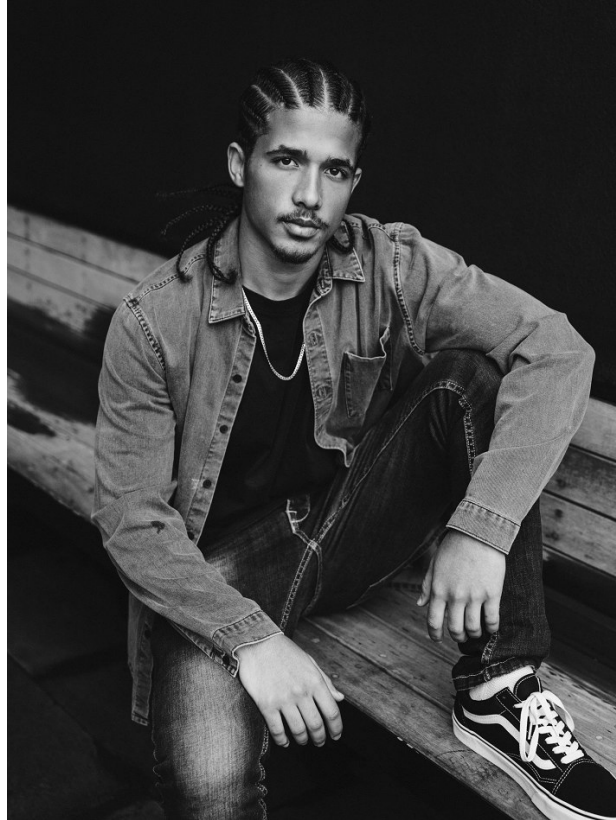

BOSS MODELS

CAPE TOWN

GILLES MUADAVE

Height: 180cm Chest: 97cm Waist: 78cm Shoe: 9.5 UK Hair: Black Eyes: Brown

BOSS MODELS

CAPE TOWN

GILLES MUADAVE

Height: 180cm Chest: 97cm Waist: 78cm Shoe: 9.5 UK Hair: Black Eyes: Brown