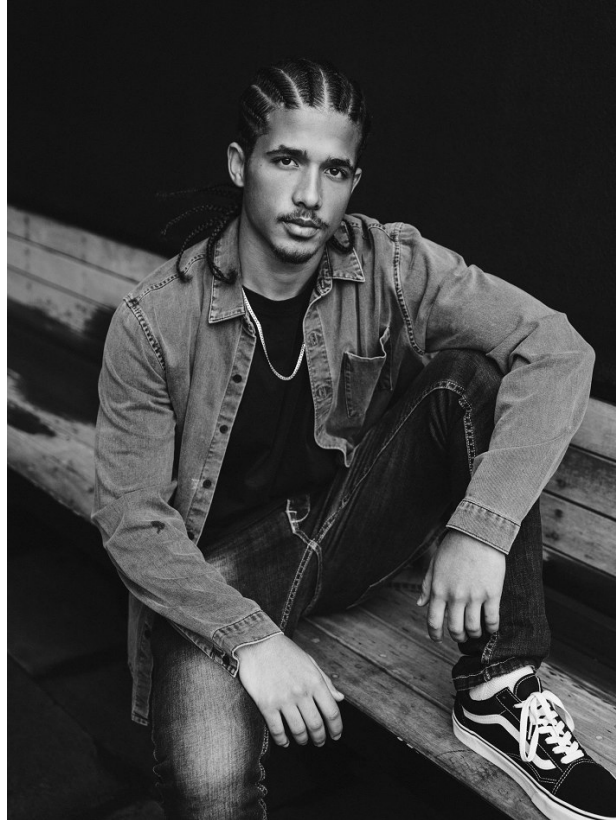

# BOSS MODELS

CAPE TOWN

**GILLES MUADAVE**

Height: 180cm Chest: 97cm Waist: 78cm Suit: 38 R Shoe: 9.5 UK Hair: Black Eyes: Brown

# BOSS MODELS

CAPE TOWN