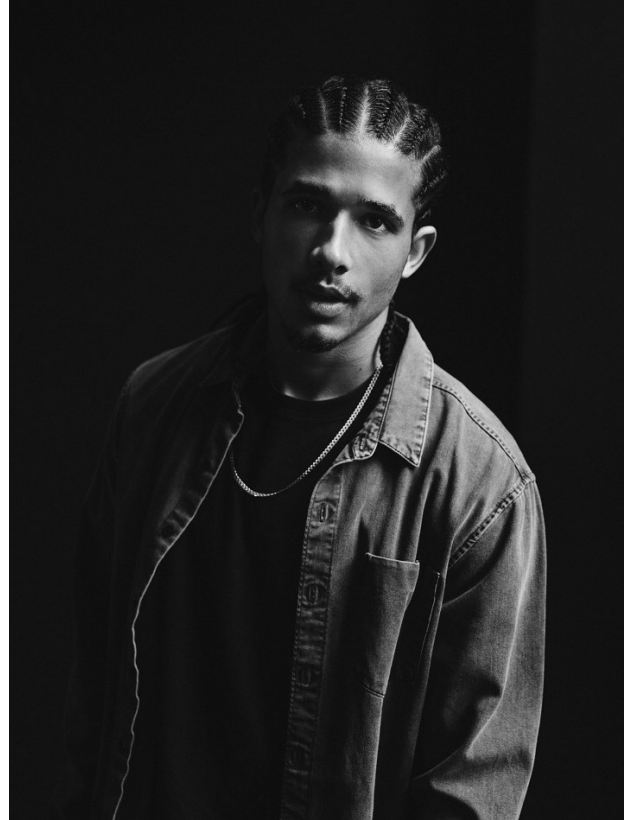

# BOSS MODELS

CAPE TOWN

**GILLES MUADAVE**

Height: 180cm Chest: 97cm Waist: 78cm Suit: 38 R Shoe: 9.5 UK Hair: Black Eyes: Brown

# BOSS MODELS

CAPE TOWN

## GILLES MUADAVE

Height: 180cm Chest: 97cm Waist: 78cm Suit: 38 R Shoe: 9.5 UK Hair: Black Eyes: Brown