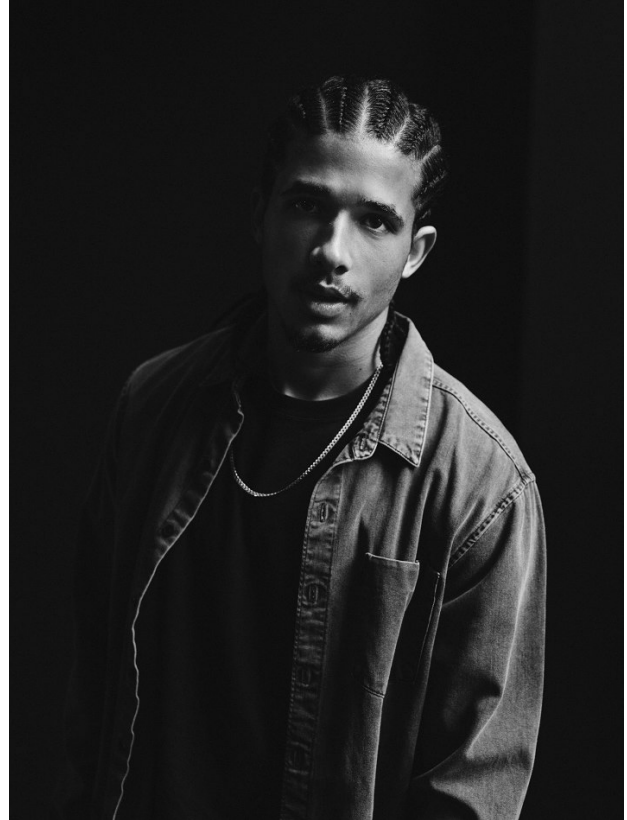

BOSS MODELS

CAPE TOWN

GILLES MUADAVE

Height: 180cm Chest: 97cm Waist: 78cm Shoe: 9.5 UK Hair: Black Eyes: Brown

BOSS MODELS

CAPE TOWN

GILLES MUADAVE

Height: 180cm Chest: 97cm Waist: 78cm Shoe: 9.5 UK Hair: Black Eyes: Brown

BOSS MODELS

CAPE TOWN

GILLES MUADAVE

Height: 180cm Chest: 97cm Waist: 78cm Shoe: 9.5 UK Hair: Black Eyes: Brown