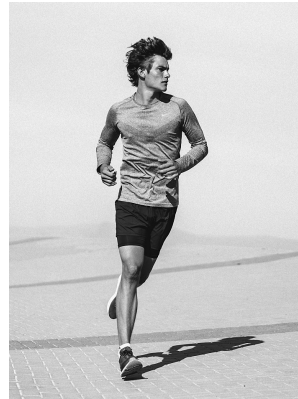

BOSS MODELS

CAPE TOWN

JC SCHUTTE

Height: 185cm Chest: 94cm Waist: 76cm Shoe: 11.5 UK Hair: Brown Eyes: Blue/Green