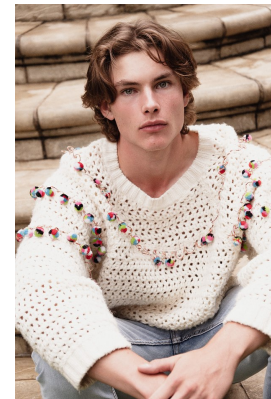

BOSS MODELS

CAPE TOWN

JC SCHUTTE

Height: 185cm Chest: 94cm Waist: 76cm Shoe: 11.5 UK Hair: Brown Eyes: Blue/Green