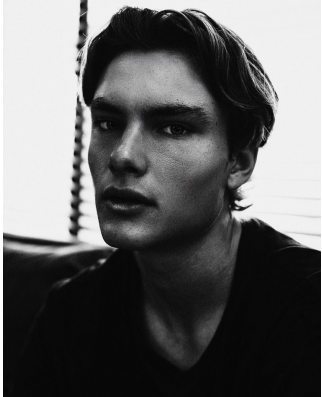

BOSS MODELS

CAPE TOWN

JC SCHUTTE

Height: 185cm Chest: 94cm Waist: 76cm Shoe: 11.5 UK Hair: Brown Eyes: Blue/Green