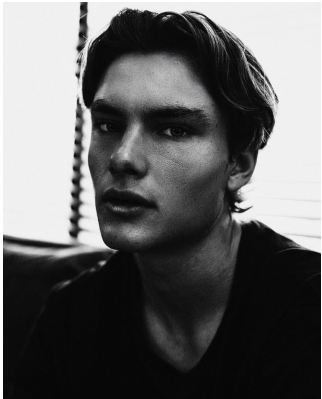

BOSS MODELS

CAPE TOWN

JC SCHUTTE

Height: 185cm Chest: 94cm Waist: 76cm Shoe: 11.5 UK Hair: Brown Eyes: Blue/Green