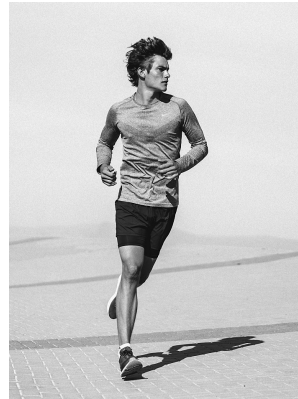

# BOSS MODELS

CAPE TOWN

## JC SCHUTTE

Height: 185cm Chest: 94cm Waist: 76cm Shoe: 11.5 UK Hair: Brown Eyes: Blue/Green