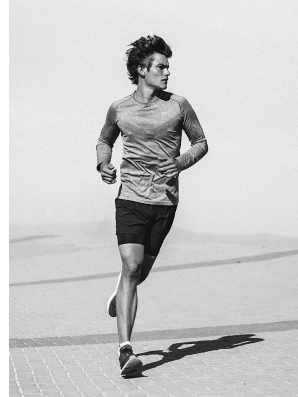

BOSS MODELS

CAPE TOWN

JC SCHUTTE

Height: 185cm Chest: 94cm Waist: 76cm Shoe: 11.5 UK Hair: Brown Eyes: Blue/Green