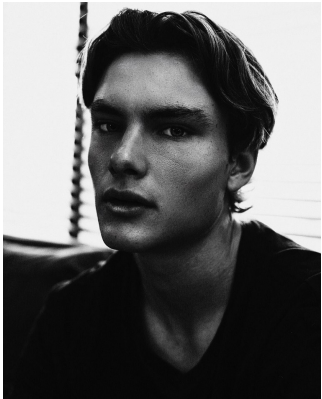

# BOSS MODELS

CAPE TOWN

## JC SCHUTTE

Height: 185cm Chest: 94cm Waist: 76cm Shoe: 11.5 UK Hair: Brown Eyes: Blue/Green