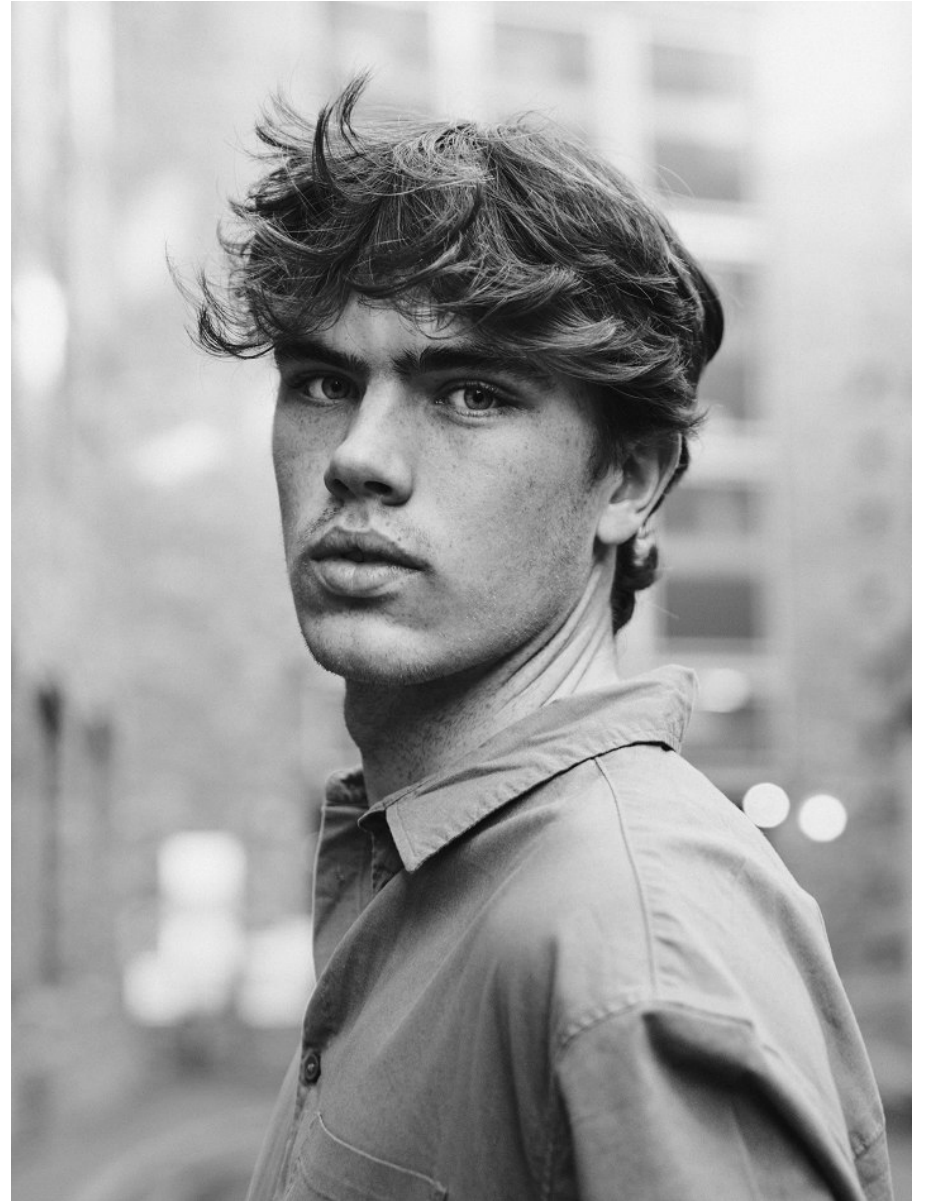

BOSS MODELS

CAPE TOWN

LIAM MC CONNELL

Height: 187cm Chest: 93cm Waist: 79cm Suit: 37 R Shoe: 10 UK Hair: Light Brown Eyes: Blue

BOSS MODELS

CAPE TOWN

LIAM MC CONNELL

Height: 187cm Chest: 93cm Waist: 79cm Suit: 37 R Shoe: 10 UK Hair: Light Brown Eyes: Blue

BOSS MODELS

CAPE TOWN

LIAM MC CONNELL

Height: 187cm Chest: 93cm Waist: 79cm Suit: 37 R Shoe: 10 UK Hair: Light Brown Eyes: Blue