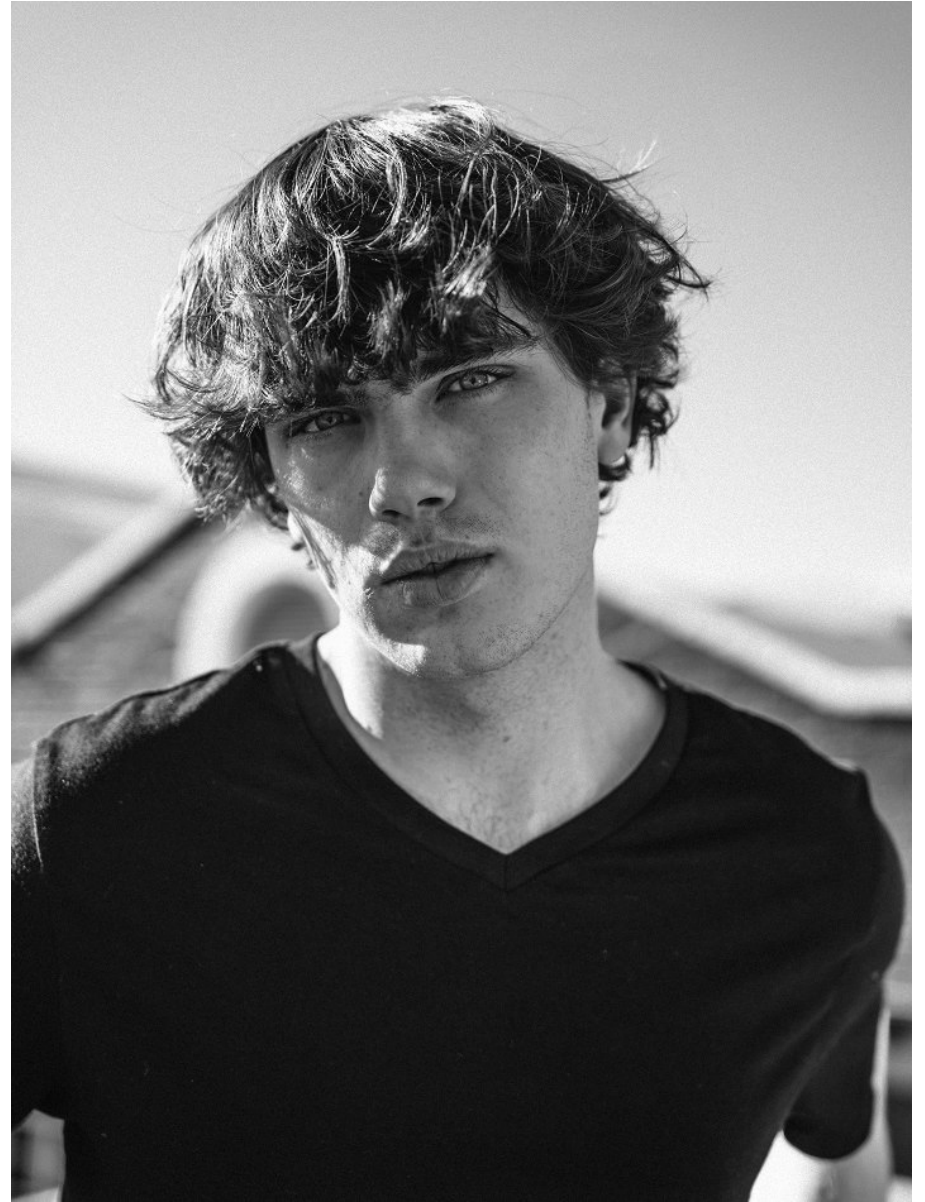

# BOSS MODELS

CAPE TOWN

LIAM MC CONNELL

Height: 187cm Chest: 93cm Waist: 79cm Suit: 37 R Shoe: 10 UK Hair: Light Brown Eyes: Blue