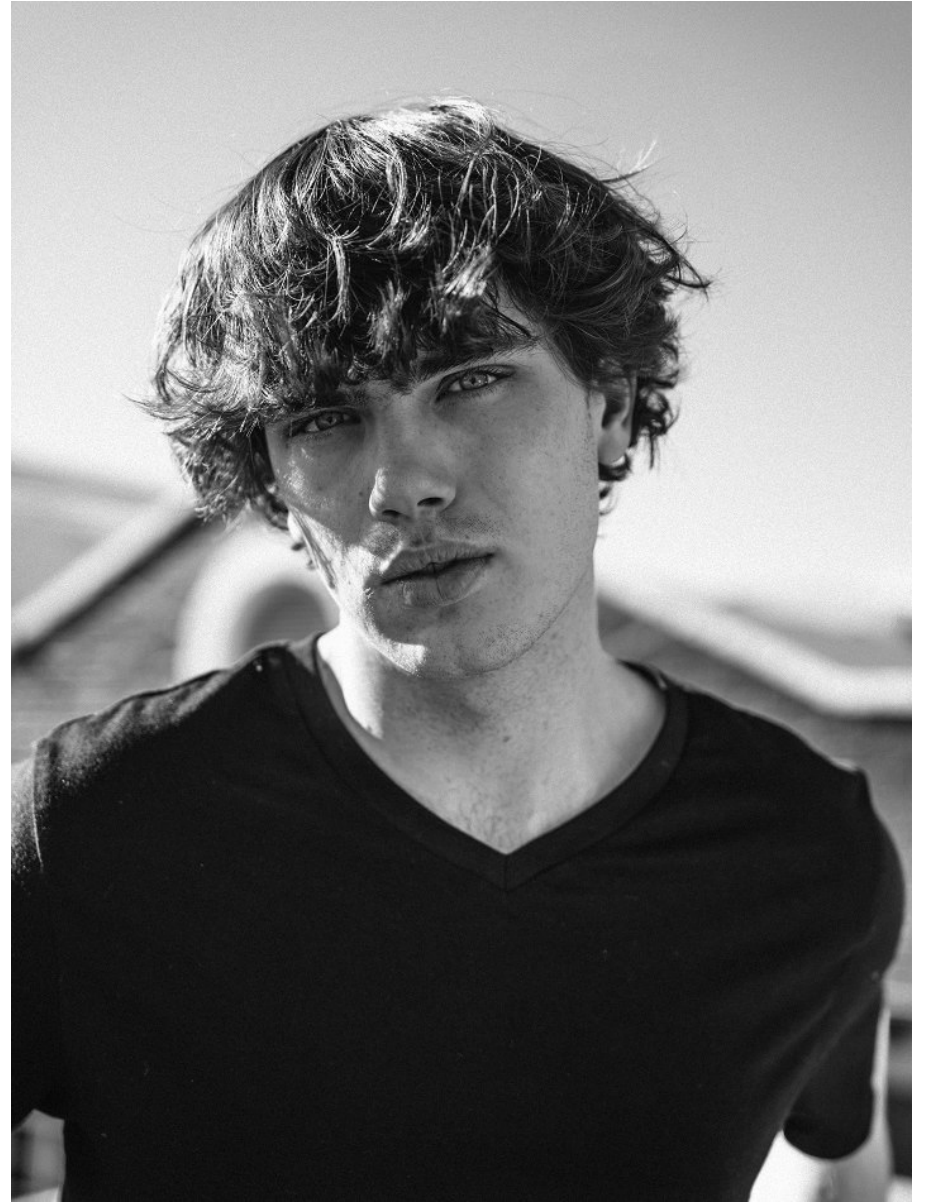

BOSS MODELS

CAPE TOWN

LIAM MC CONNELL

Height: 187cm Chest: 93cm Waist: 79cm Suit: 37 R Shoe: 10 UK Hair: Light Brown Eyes: Blue

BOSS MODELS

CAPE TOWN

LIAM MC CONNELL

Height: 187cm Chest: 93cm Waist: 79cm Suit: 37 R Shoe: 10 UK Hair: Light Brown Eyes: Blue

BOSS MODELS

CAPE TOWN

LIAM MC CONNELL

Height: 187cm Chest: 93cm Waist: 79cm Suit: 37 R Shoe: 10 UK Hair: Light Brown Eyes: Blue