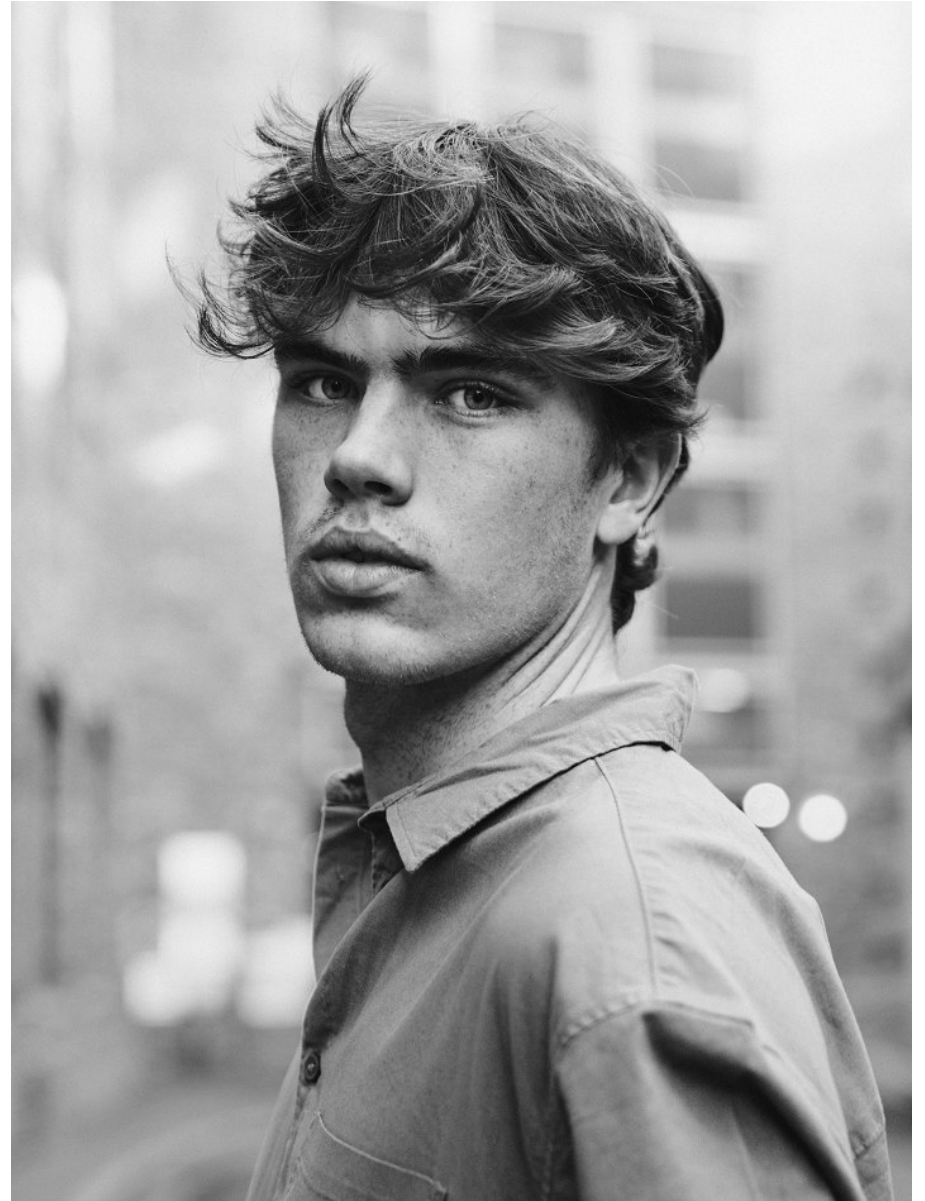

# BOSS MODELS

CAPE TOWN

LIAM MC CONNELL

Height: 187cm Chest: 93cm Waist: 79cm Suit: 37 R Shoe: 10 UK Hair: Light Brown Eyes: Blue